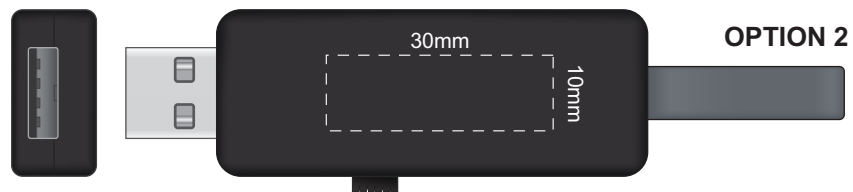

100% of Actual Size  
Laser Engraving

Engraves to a  
illuminated Frosted Finish