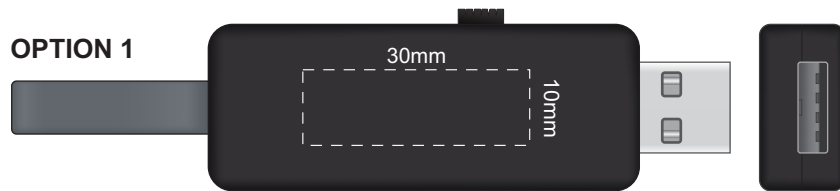

100% of Actual Size  
Laser Engraving

Engraves to a  
illuminated Frosted Finish