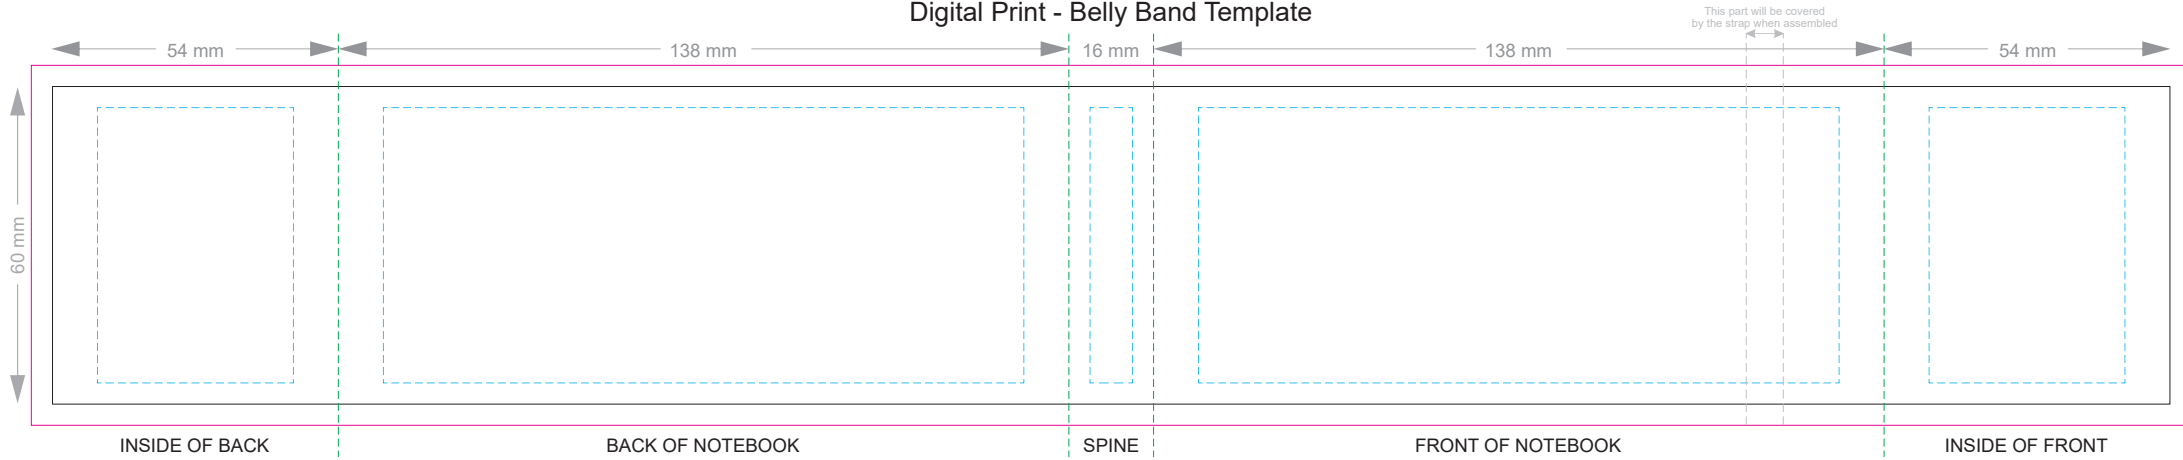

Artwork will be printed directly onto the product via CMYK printing (no white), colours will not be vibrant due to white ink not being available for this process

- Green Line = Fold Lines when assembled on notebook
- Blue Line = The SIGNIFICANT PRINT AREA
(Keep all critical images & text within this box)
- Black Line = Maximum print area
- Pink Line = Bleed off to here