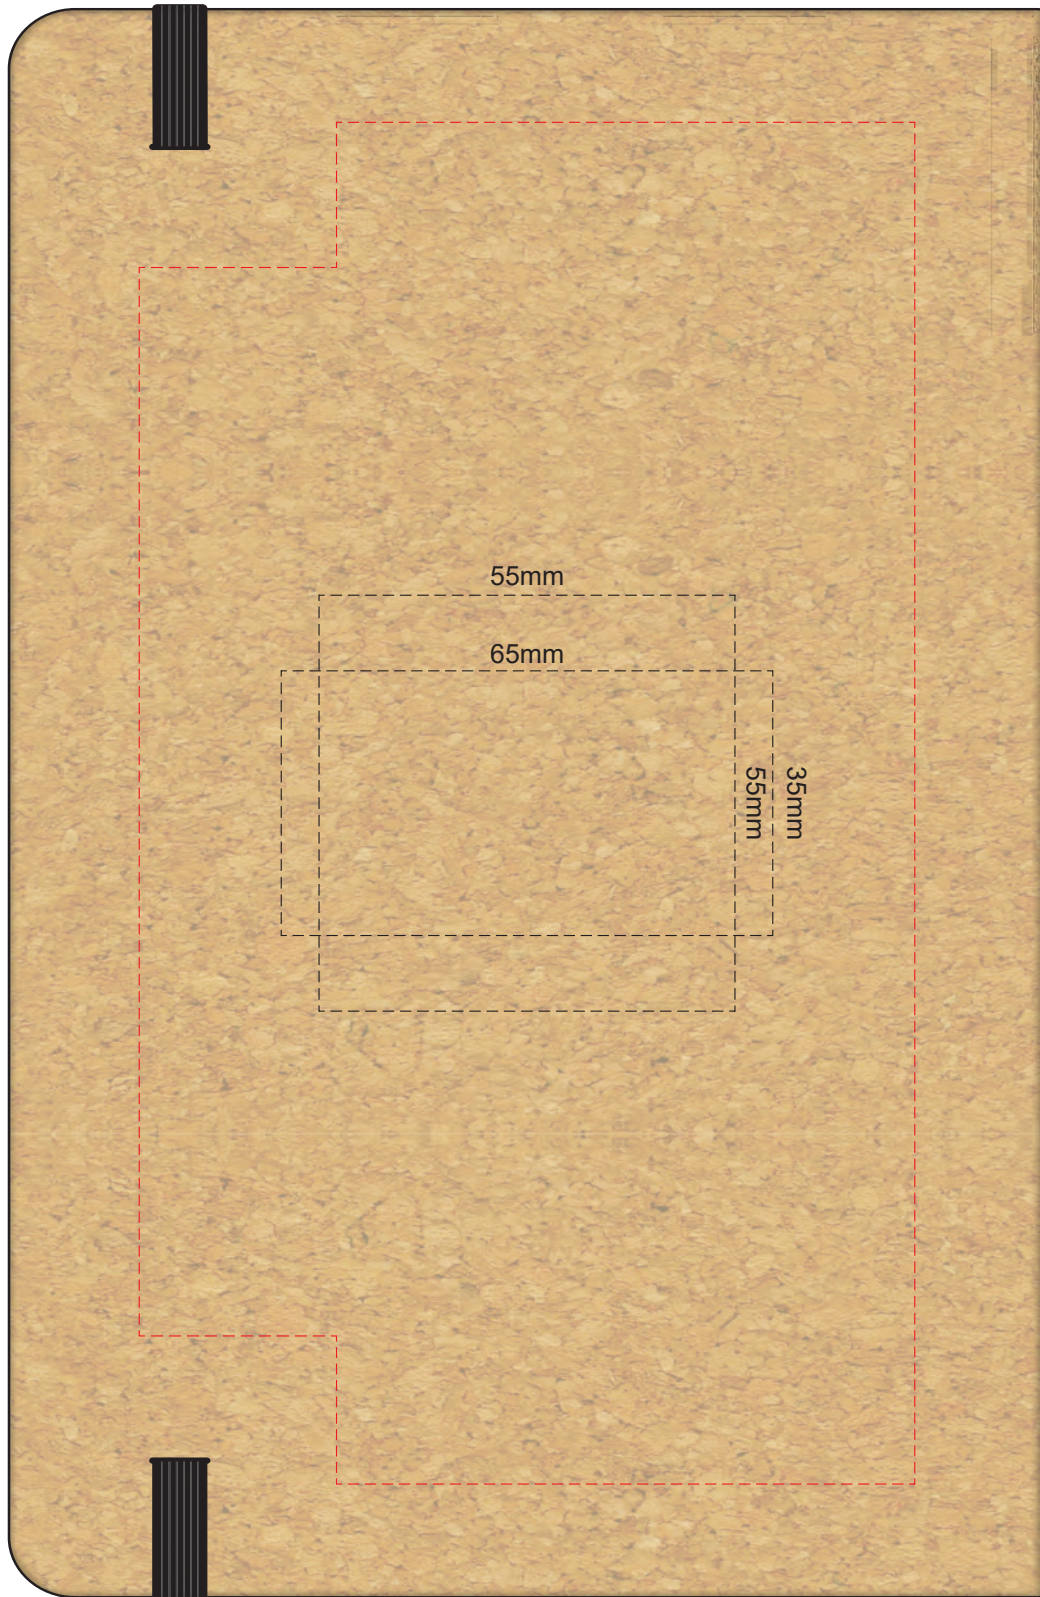

100% of Actual Size
Pad Print

Branding area can be moved **anywhere within the red line.**
Please note: Block artwork is not advisable due to cork texture.
This notebook is a natural material with variances
in texture and colour which may effect the finished result

100% of Actual Size
BACK Pad Print

Branding area can be moved **anywhere within the red line.**
Please note: Block artwork is not advisable due to cork texture.
This notebook is a natural material with variances
in texture and colour which may effect the finished result

100% of Actual Size
Screen Print (One Colour Only)

Please note: Block artwork is not advisable due to cork texture.
This notebook is a natural material with variances
in texture and colour which may effect the finished result

Please note: Block artwork is not advisable due to cork texture.

This notebook is a natural material with variances in texture and colour which may effect the finished result

70% of Actual Size
Digital Print - Belly Band Template