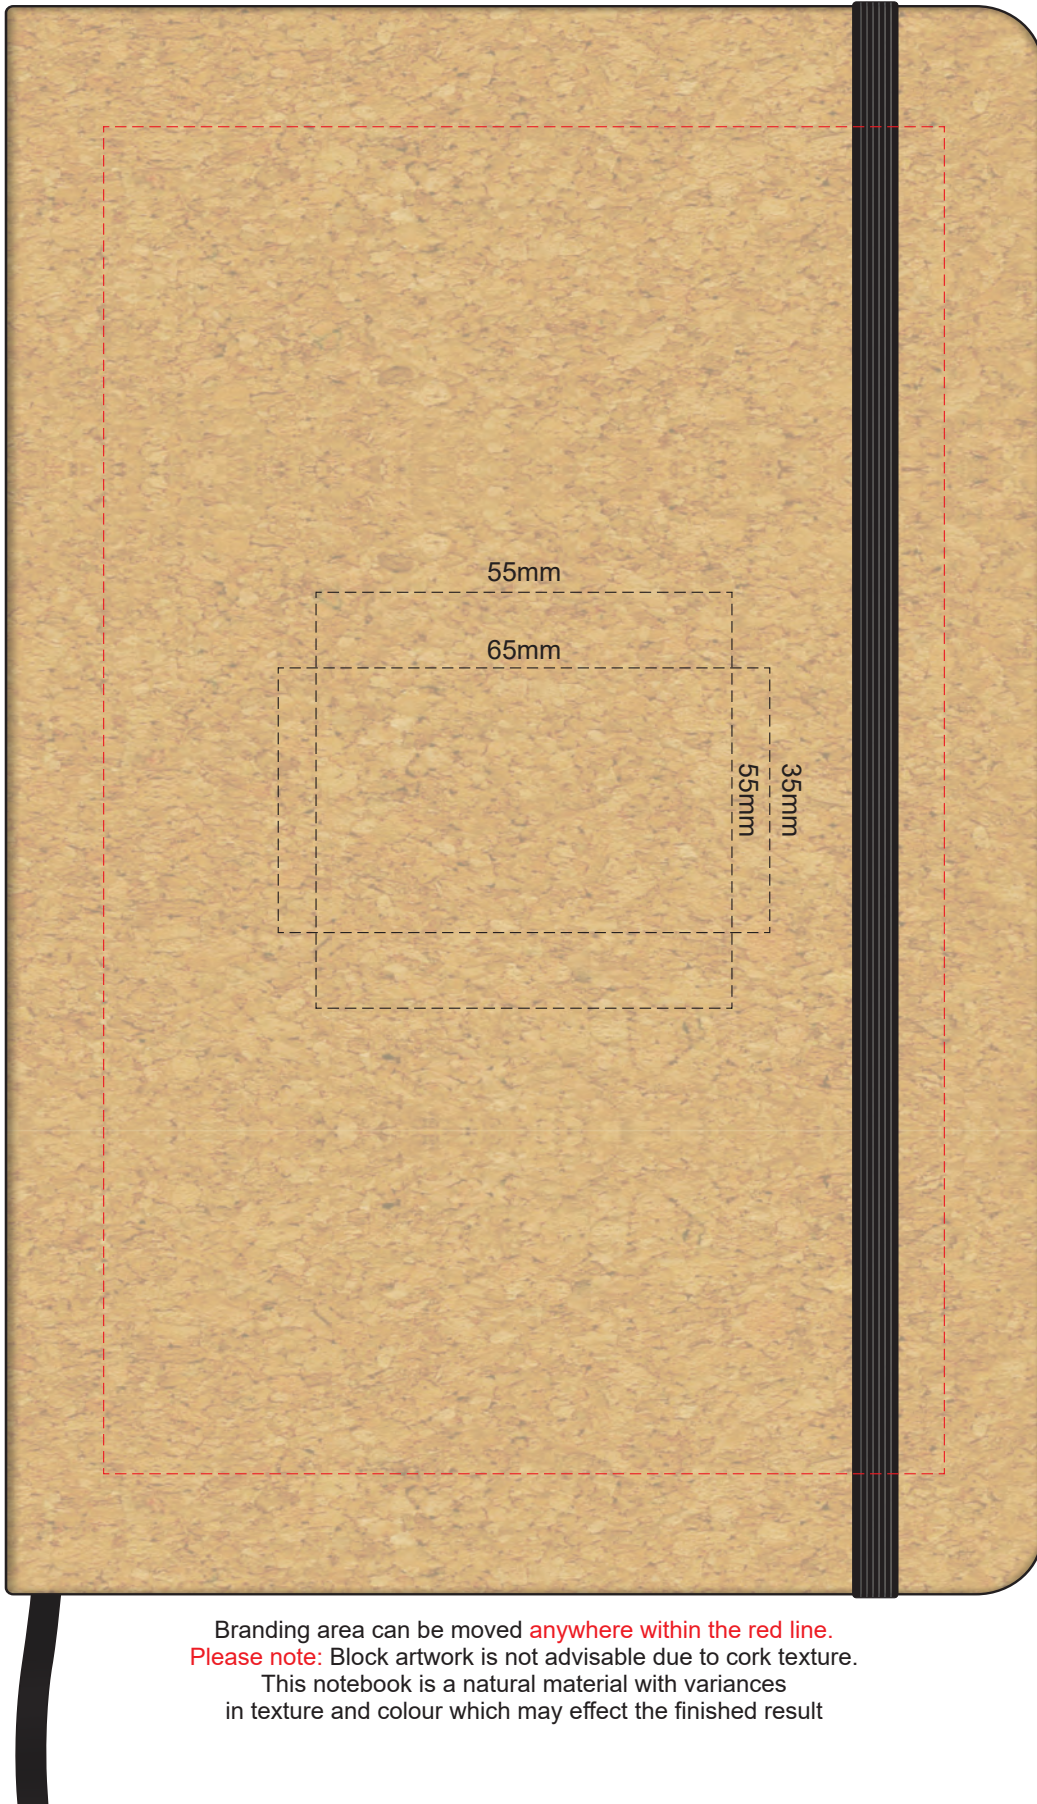

100% of Actual Size
Pad Print

Branding area can be moved **anywhere within the red line.**
Please note: Block artwork is not advisable due to cork texture.
This notebook is a natural material with variances
in texture and colour which may effect the finished result

100% of Actual Size
BACK Pad Print

Branding area can be moved **anywhere within the red line.**
Please note: Block artwork is not advisable due to cork texture.
This notebook is a natural material with variances
in texture and colour which may effect the finished result

100% of Actual Size
Screen Print (One Colour Only)

Please note: Block artwork is not advisable due to cork texture.
This notebook is a natural material with variances
in texture and colour which may effect the finished result

100% of Actual Size
Screen Print (One Colour Only)
BACK

Please note: Block artwork is not advisable due to cork texture.
This notebook is a natural material with variances
in texture and colour which may effect the finished result