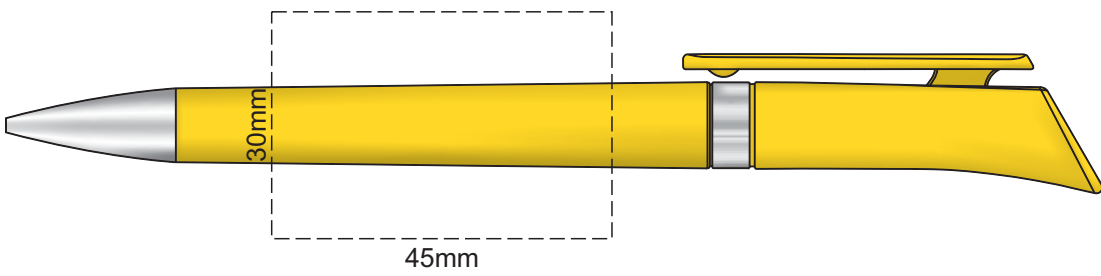

TOP  
11mm  
11mm

100% of Actual Size  
Pad Print

100% of Actual Size  
Pad Print

100% of Actual Size  
Screen Print

100% of Actual Size  
Screen Print Max

100% of Actual Size  
Full Colour

*The moulded 3D clip is a full colour print which can be any shape and size.  
The maximum size is 50mm x 25mm.*