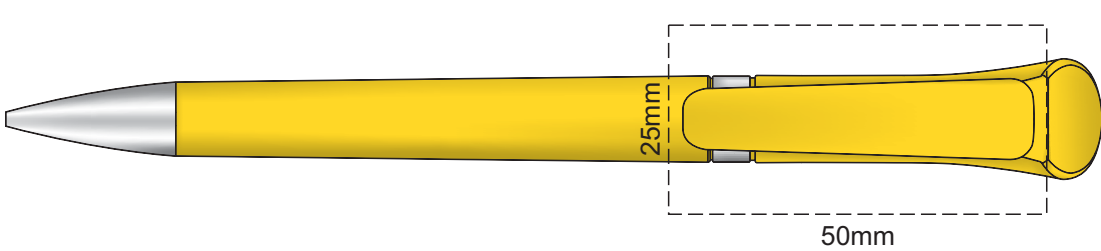

TOP  
11mm  
11mm

100% of Actual Size  
Pad Print

100% of Actual Size  
Pad Print

100% of Actual Size  
Screen Print

100% of Actual Size  
Screen Print Max

100% of Actual Size  
Full Colour

*The moulded 3D clip is a full colour print which can be any shape and size.  
The maximum size is 50mm x 25mm.*