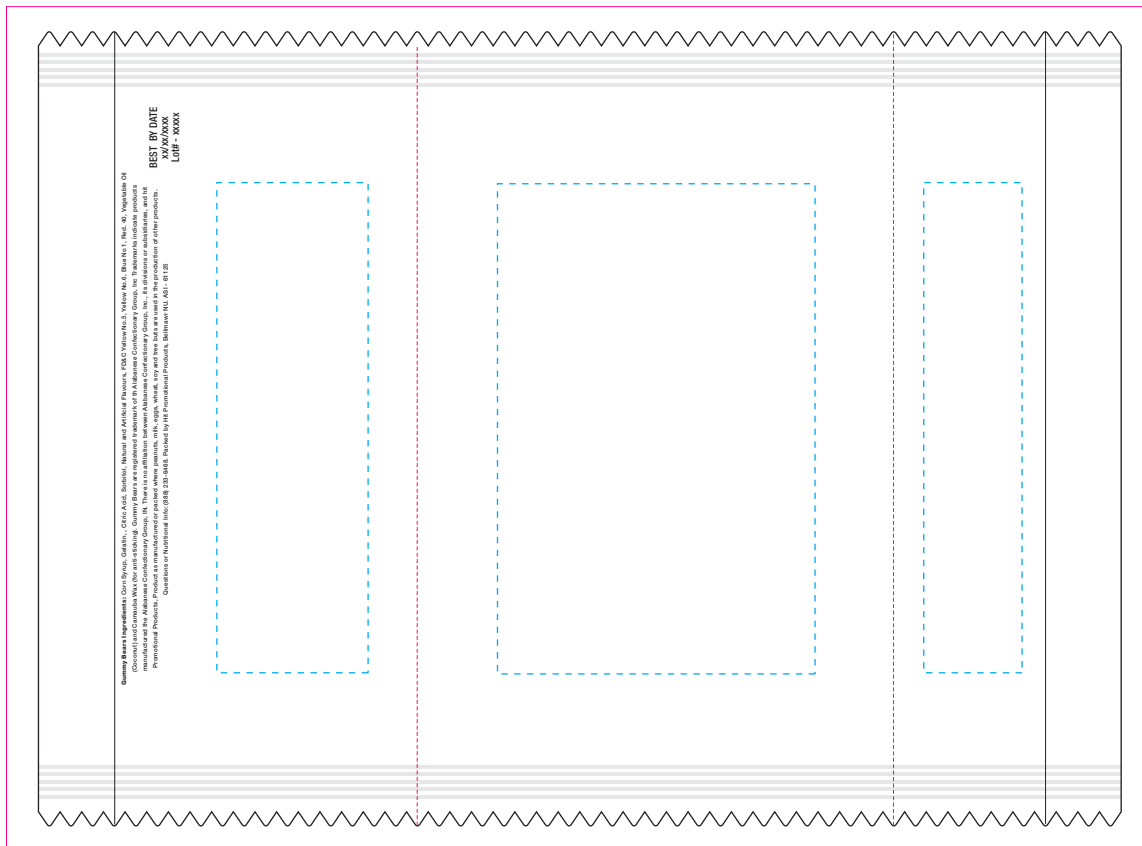

100% of Actual Size
Direct Digital

FRONT

BACK

GUMMY BEARS

← Top Seal

← Bottom Seal

FLAT TEMPLATE

Blue Dotted Line = The SIGNIFICANT PRINT AREA
(Keep all critical images & text within this box)
Black Line = Maximum print area
Pink Dotted Line = Bleed off to here
Red Dotted Line = Fold line