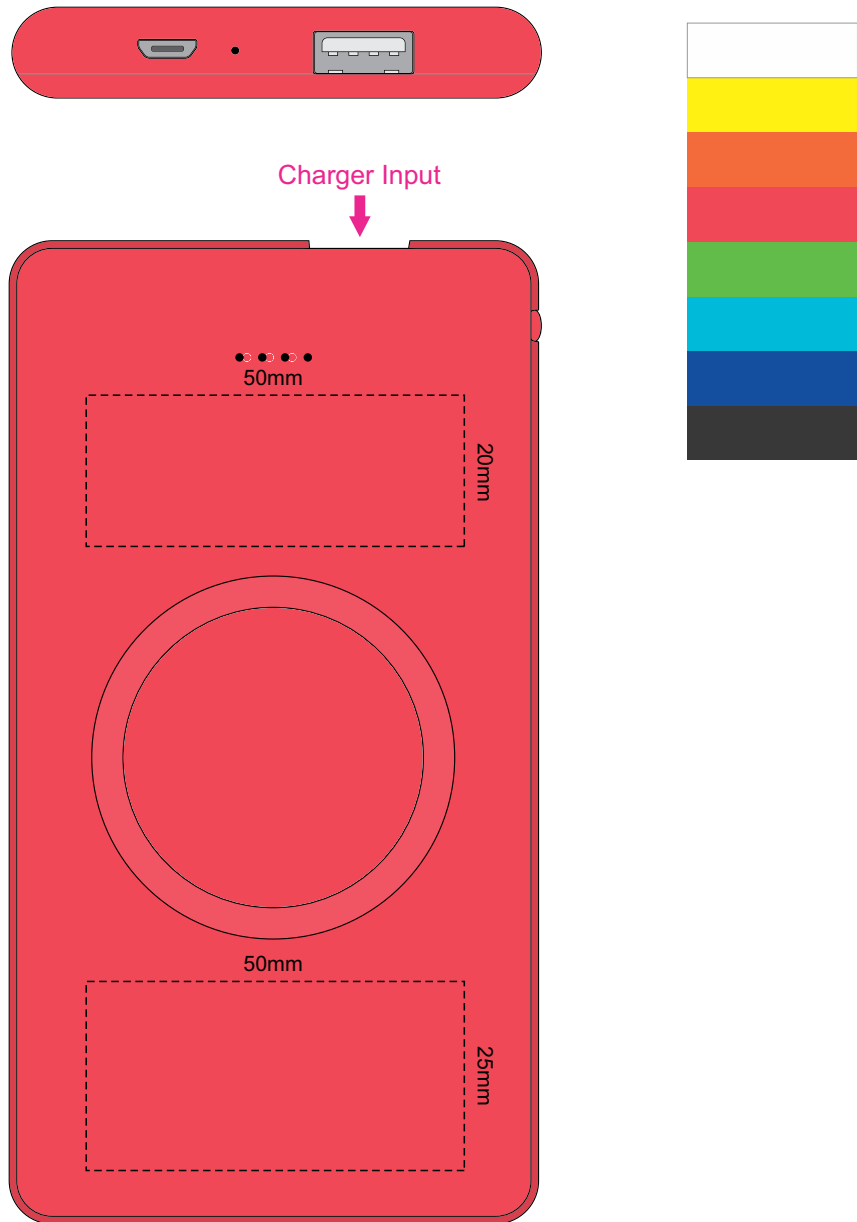

Actual Size: 100% when viewed on A4 paper

Pad Print  
Direct Digital

Actual Size: 100% when viewed on A4 paper

Direct Digital