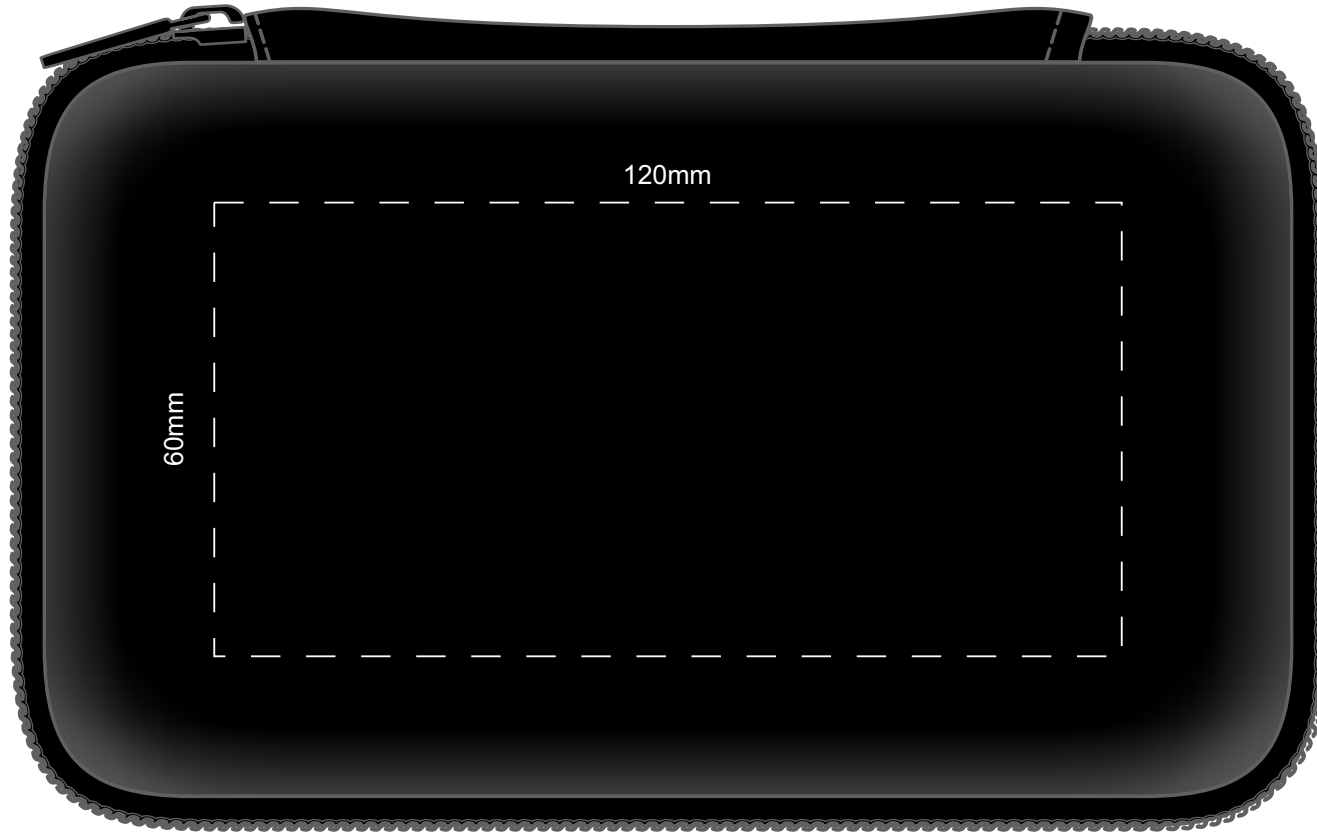

Actual Size: 100% when viewed on A4 paper

Pad Print  
Direct Digital

Actual Size: 100% when viewed on A4 paper

Direct Digital