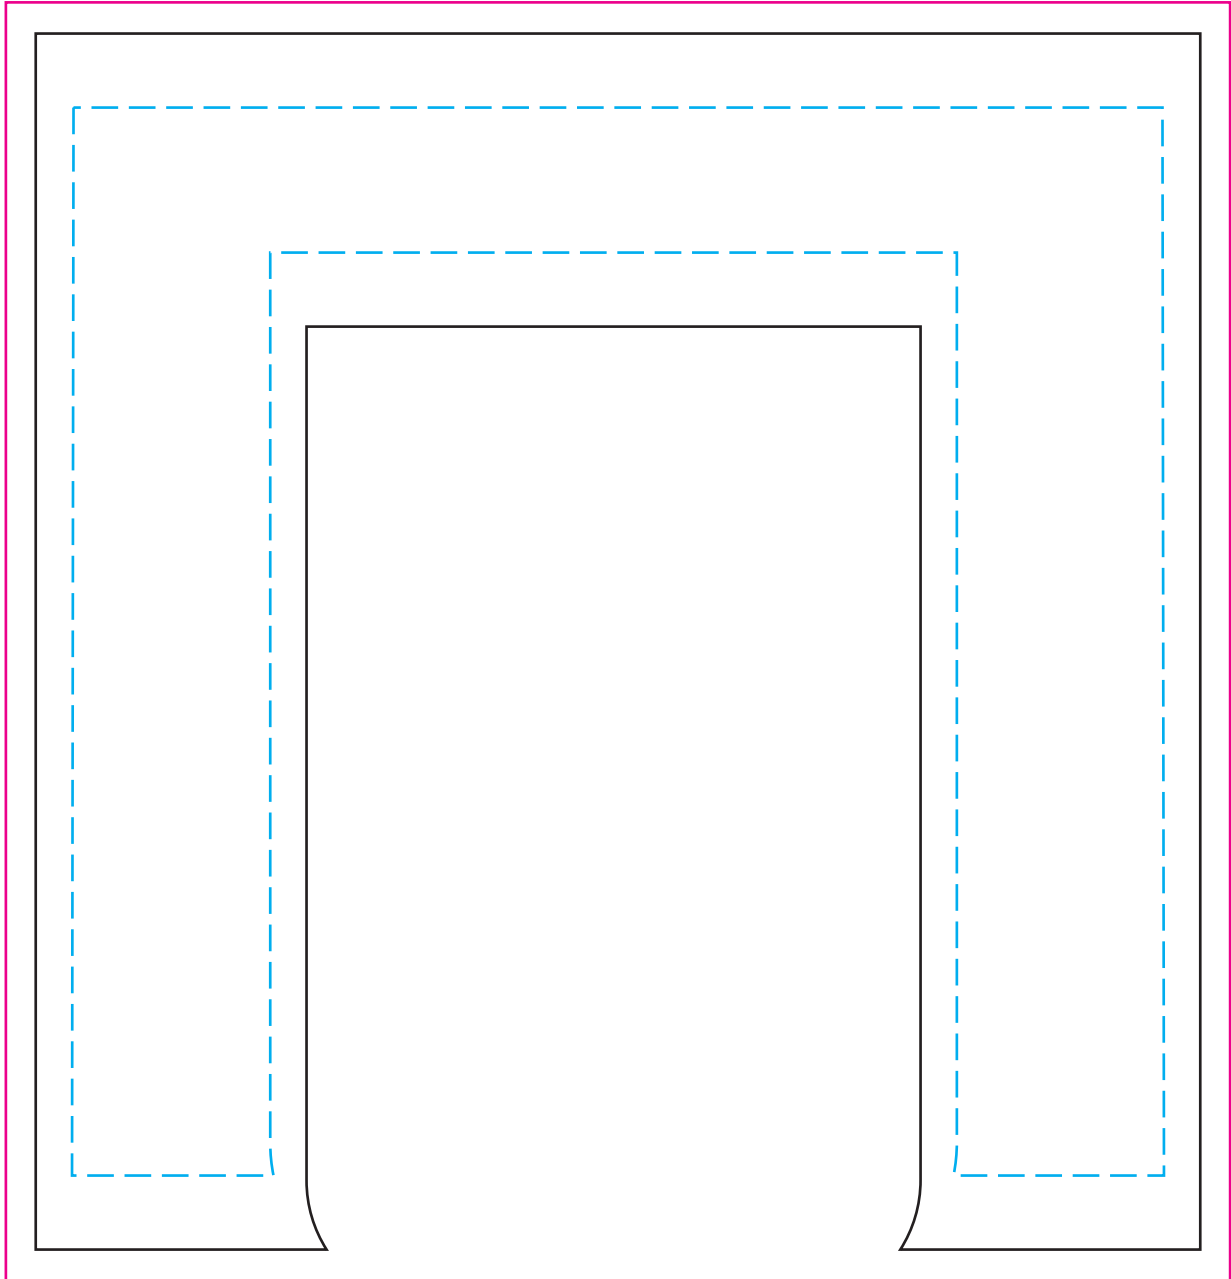

40% of Actual Size
Sublimation Front

White artwork will not print white.
White will be the natural colour of the product.

40% of Actual Size
Sublimation Template Front

Blue Line = The SIGNIFICANT PRINT AREA
(Keep all critical images & text within this box)
Black Line = Maximum print area
Pink Line = Bleed off to here

40% of Actual Size
Sublimation
Pouch when folded

White artwork will not print white.
White will be the natural colour of the product.

40% of Actual Size
Sublimation Template Pouch

Blue Line = The SIGNIFICANT PRINT AREA
(Keep all critical images & text within this box)
Black Line = Maximum print area
Pink Line = Bleed off to here

40% of Actual Size
Sublimation Back

White artwork will not print white.
White will be the natural colour of the product.

40% of Actual Size
Sublimation Template Back

Blue Line = The SIGNIFICANT PRINT AREA
(Keep all critical images & text within this box)
Black Line = Maximum print area
Pink Line = Bleed off to here