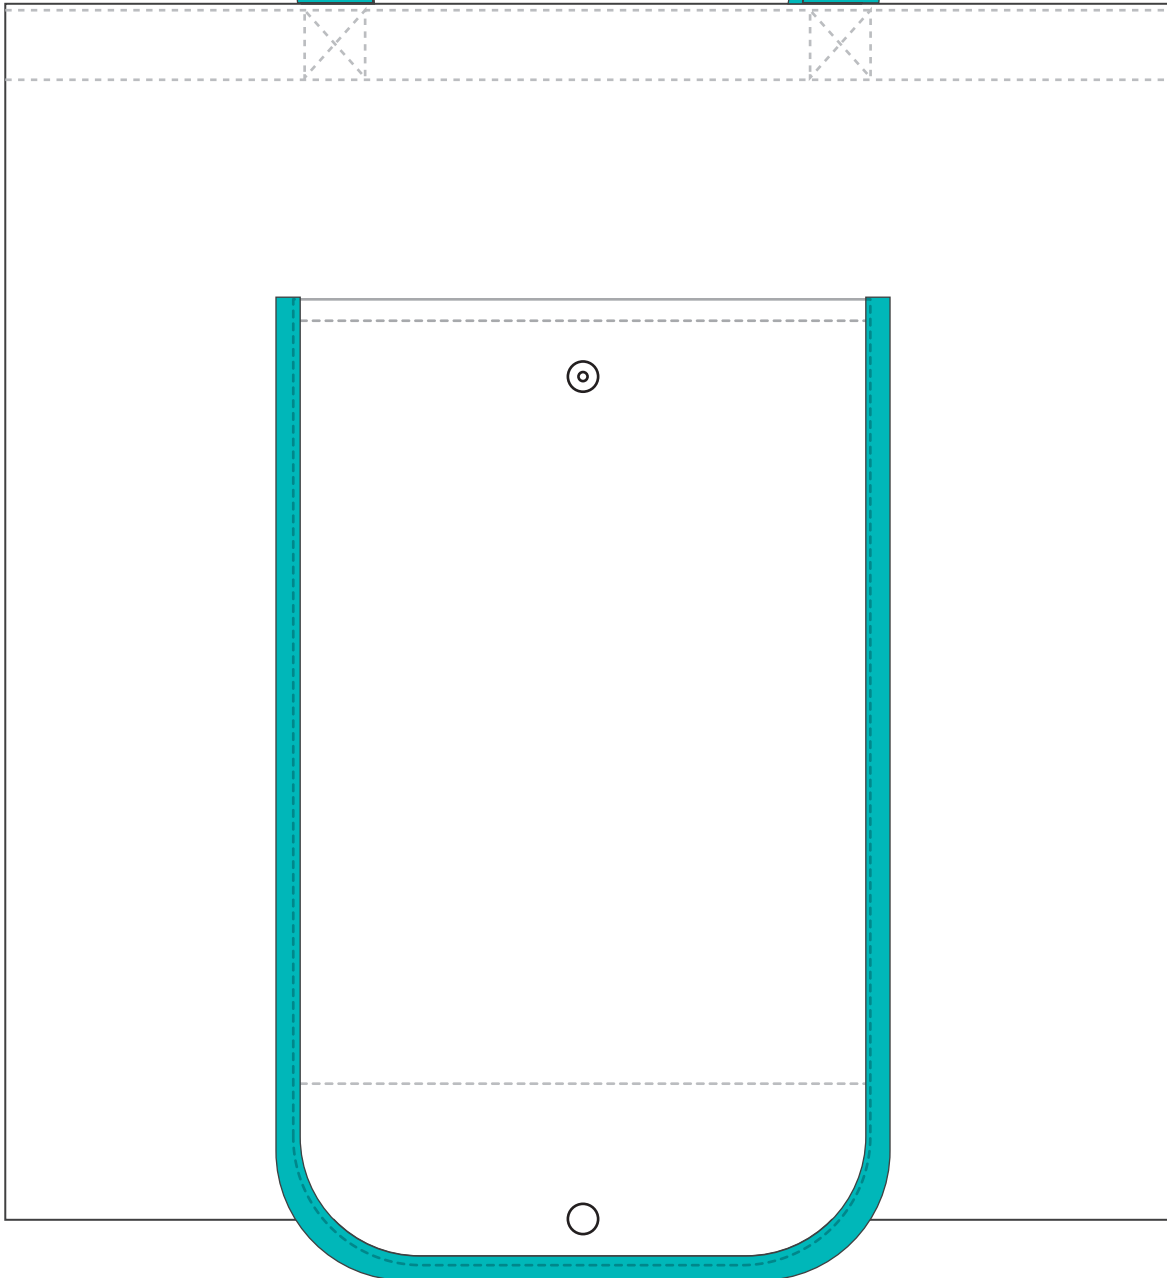

40% of Actual Size
Sublimation Front

White artwork will not print white.
White will be the natural colour of the product.

40% of Actual Size
Sublimation Template Front

Blue Line = The SIGNIFICANT PRINT AREA
(Keep all critical images & text within this box)
Black Line = Maximum print area
Pink Line = Bleed off to here

40% of Actual Size
Sublimation
Pouch when folded

White artwork will not print white.
White will be the natural colour of the product.

40% of Actual Size
Sublimation Template Pouch

Blue Line = The SIGNIFICANT PRINT AREA
(Keep all critical images & text within this box)
Black Line = Maximum print area
Pink Line = Bleed off to here

40% of Actual Size
Sublimation Back

White artwork will not print white.
White will be the natural colour of the product.

40% of Actual Size
Sublimation Template Back

Blue Line = The SIGNIFICANT PRINT AREA
(Keep all critical images & text within this box)
Black Line = Maximum print area
Pink Line = Bleed off to here