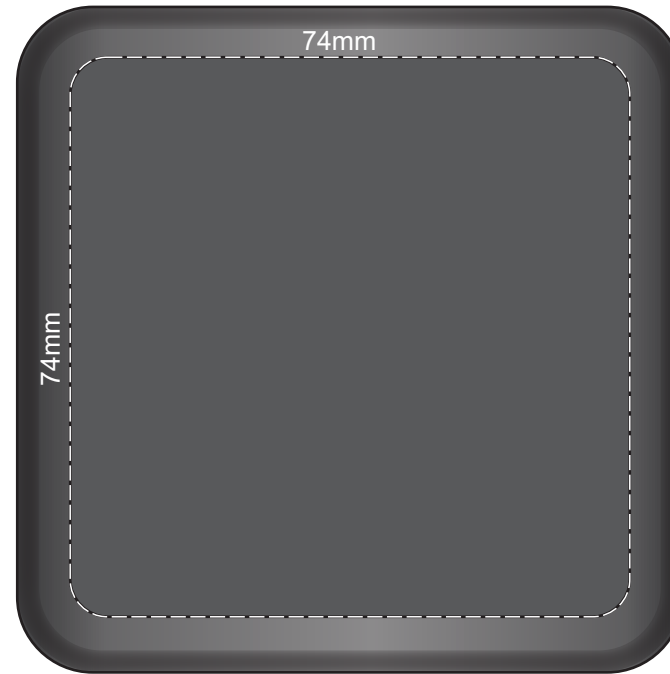

Actual Size: 100% when viewed on A4 paper

Resin Coated Finish