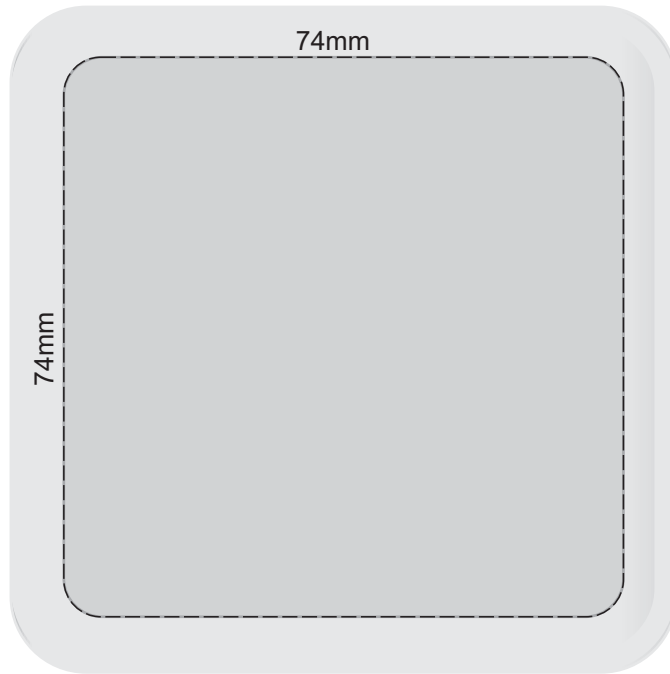

Actual Size: 100% when viewed on A4 paper

Resin Coated Finish