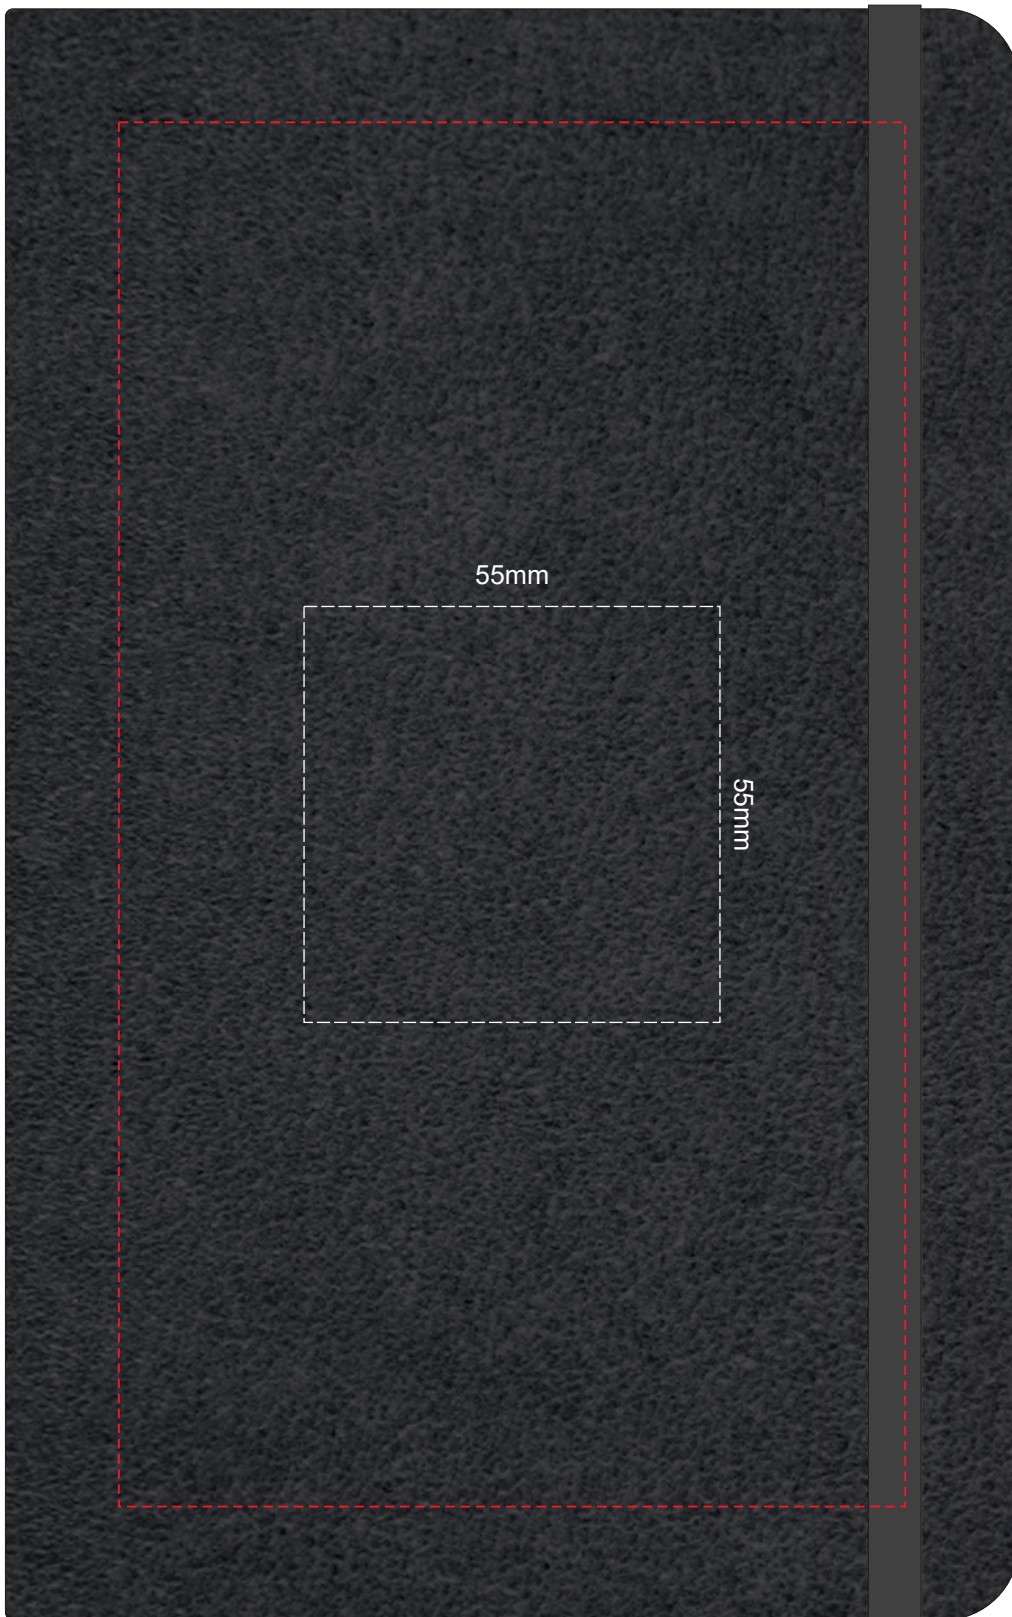

100% of Actual Size
Pad Print

Branding area can be moved anywhere within the red line.

100% of Actual Size
Screen Print

100% of Actual Size
Thermo Debossing
Thermo Debossing XL

Print area 100 x 80mm is moveable within the XL deboss area and can rotate to suit.

100% of Actual Size
Thermo Debossing

65mm

140mm

Pierre Cardin

70% of Actual Size
Digital Print - Belly Band Template

25% of Actual Size

FRONT Belly Band Assembled on Notebook BACK

- Green Line = Fold Lines when assembled on notebook
- Blue Line = The SIGNIFICANT PRINT AREA
(Keep all critical images & text within this box)
- Black Line = Maximum print area
- Pink Line = Bleed off to here