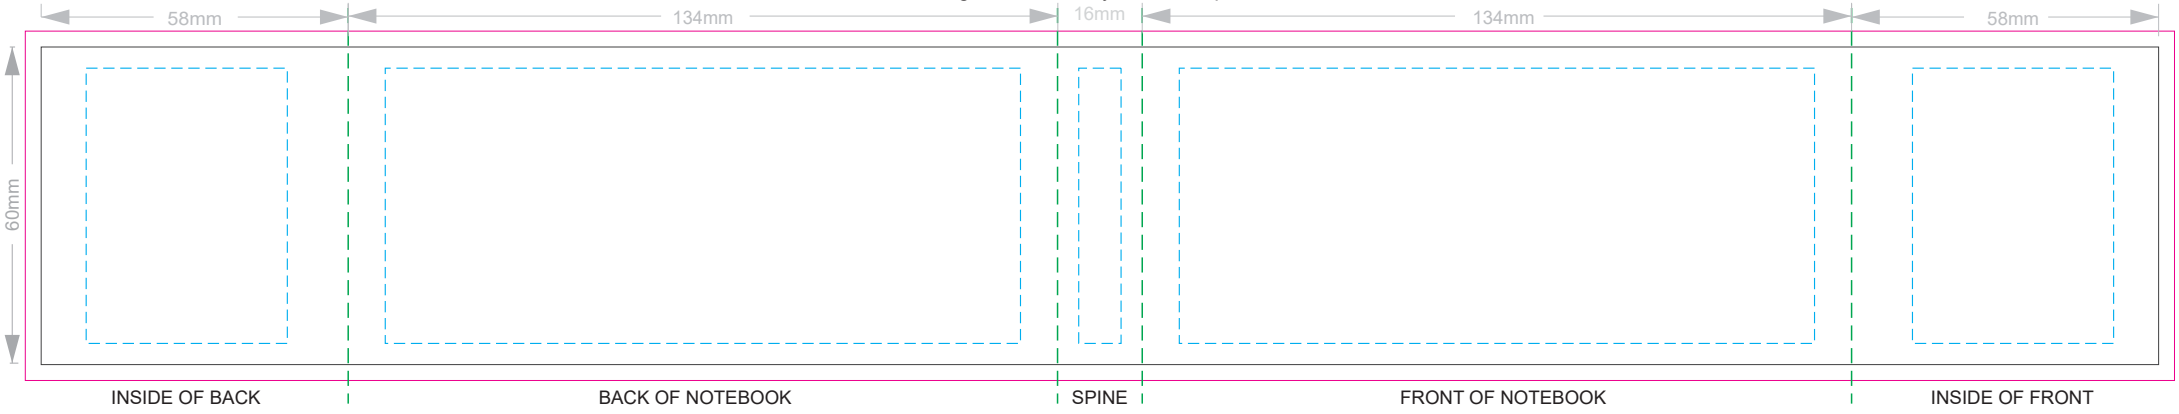

100% of Actual Size
Pad Print

Branding area can be moved anywhere within the red line.

100% of Actual Size
Screen Print

100% of Actual Size
Thermo Debossing
Thermo Debossing XL

Print area 100 x 80mm is moveable within the XL deboss area and can rotate to suit.

100% of Actual Size
Thermo Debossing

65mm

140mm

Pierre Cardin

70% of Actual Size
Digital Print - Belly Band Template

25% of Actual Size

FRONT Belly Band Assembled on Notebook BACK

- Green Line = Fold Lines when assembled on notebook
- Blue Line = The SIGNIFICANT PRINT AREA
(Keep all critical images & text within this box)
- Black Line = Maximum print area
- Pink Line = Bleed off to here