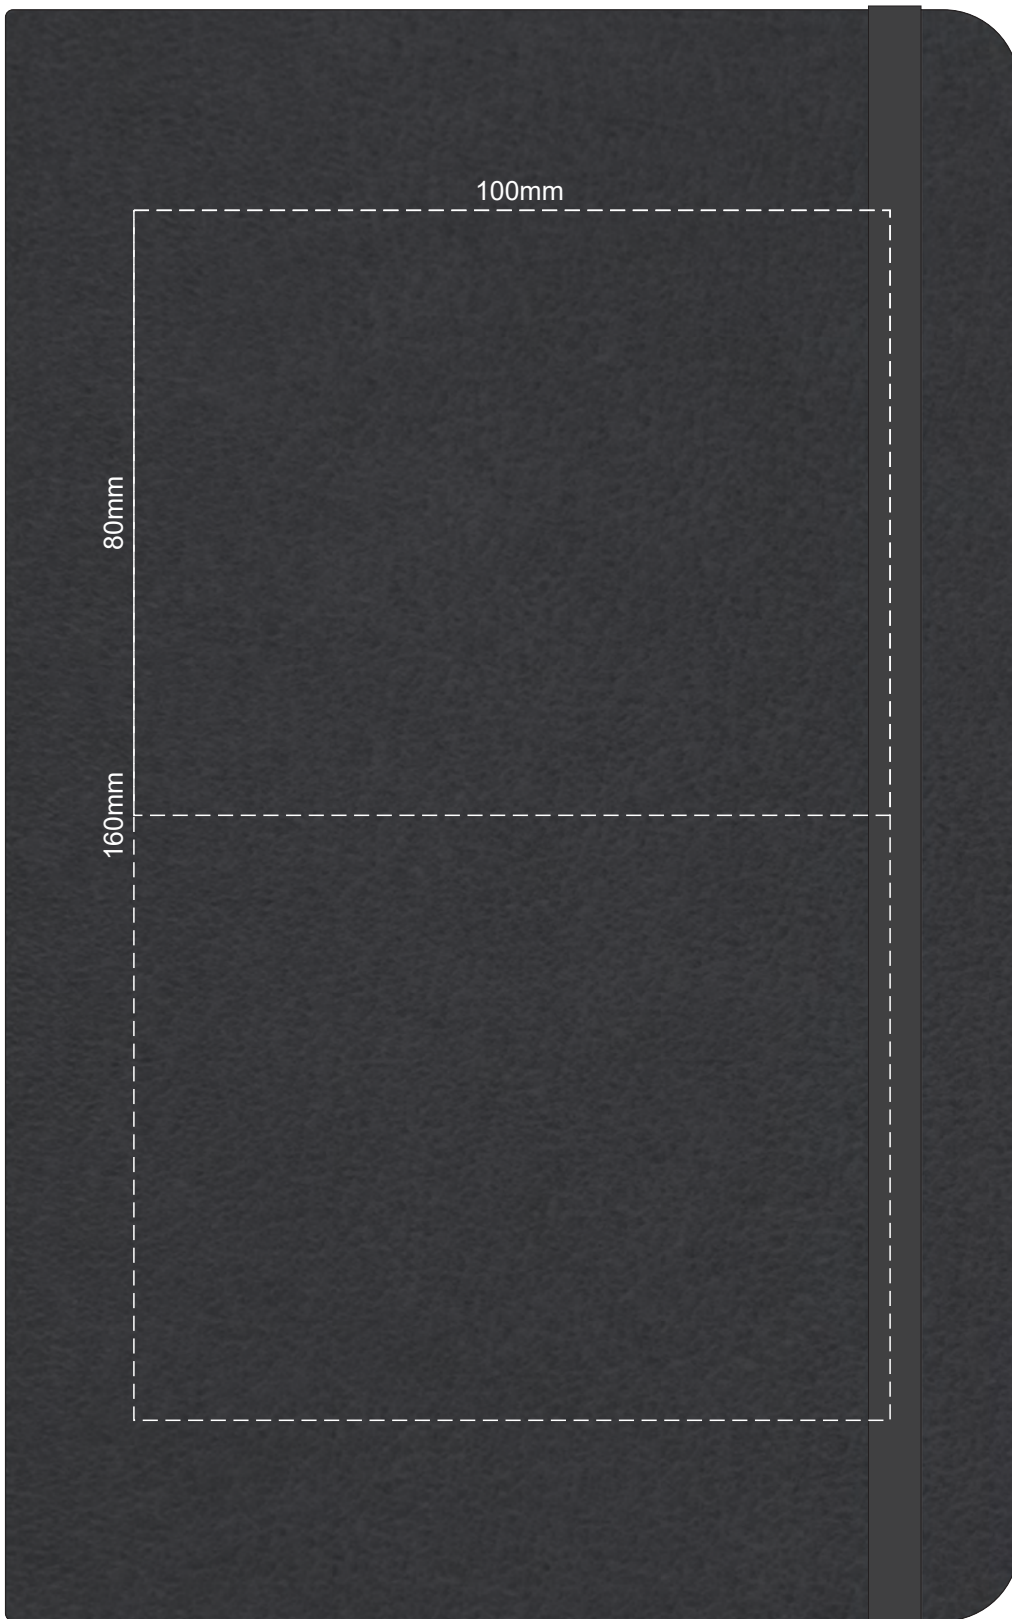

100% of Actual Size
Pad Print

Branding area can be moved anywhere within the red line.

100% of Actual Size
Screen Print

100% of Actual Size
Thermo Debossing
Thermo Debossing XL

Print area 100 x 80mm is moveable within the XL deboss area and can rotate to suit.

100% of Actual Size
Thermo Debossing

65mm

140mm

Pierre Cardin

70% of Actual Size
Digital Print - Belly Band Template

25% of Actual Size

FRONT Belly Band Assembled on Notebook BACK

- Green Line = Fold Lines when assembled on notebook
- Blue Line = The SIGNIFICANT PRINT AREA
(Keep all critical images & text within this box)
- Black Line = Maximum print area
- Pink Line = Bleed off to here