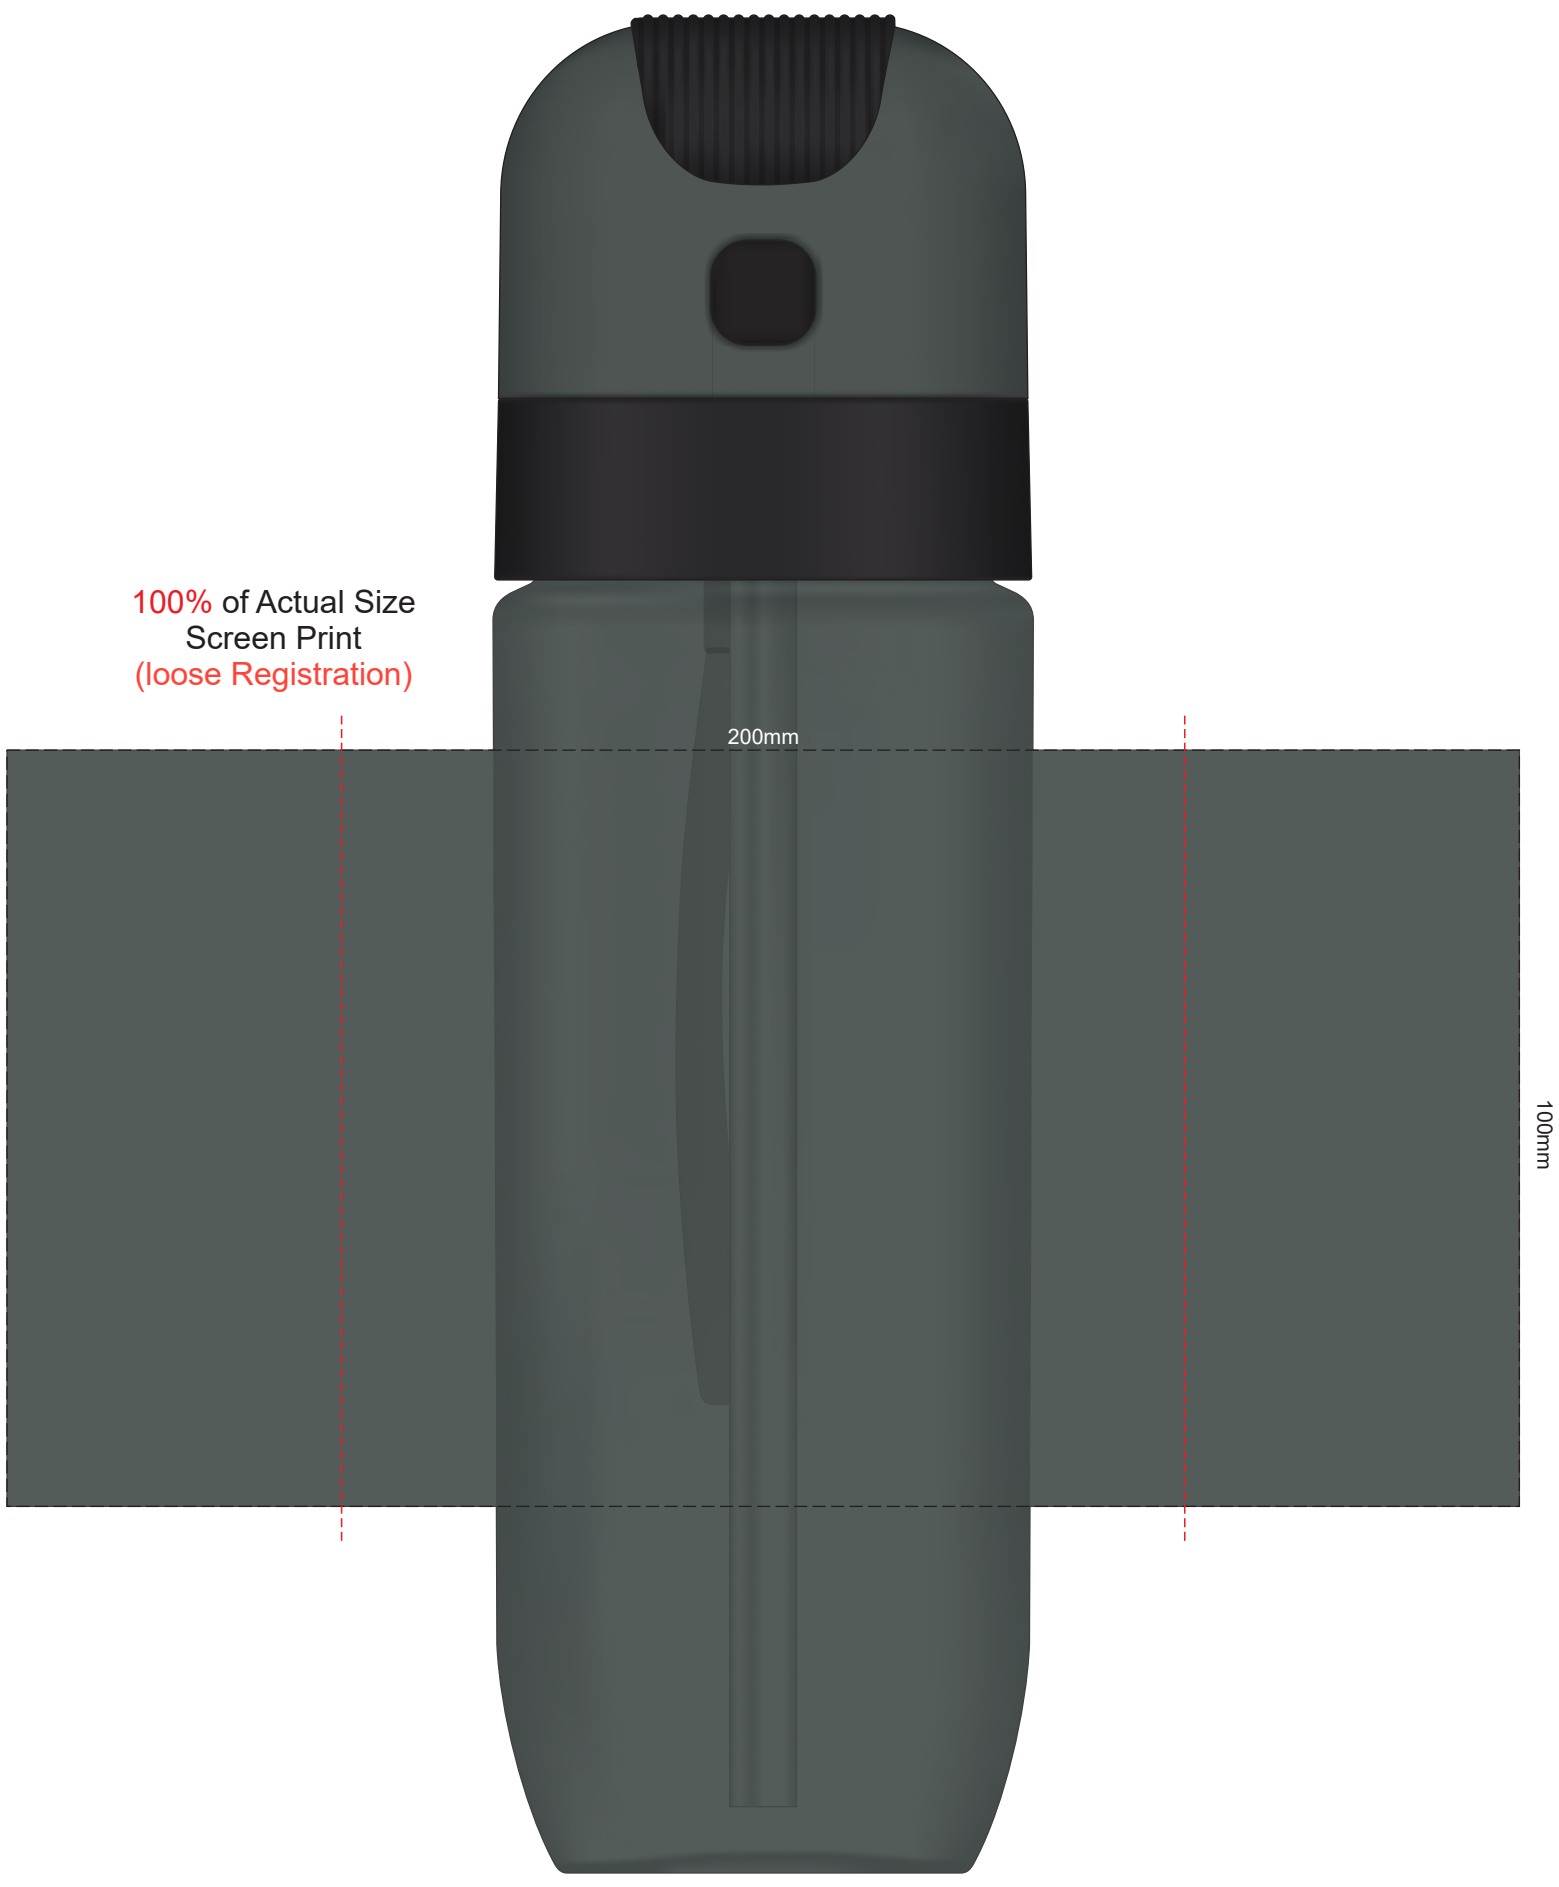

100% of Actual Size
Pad Print

30mm

60mm

100% of Actual Size
Screen Print
(loose Registration)

200mm

100mm

80% of Actual Size
Digital Rotary

223mm

100mm

Red Line = Exact opposites of the product
(centre artwork to the red line)