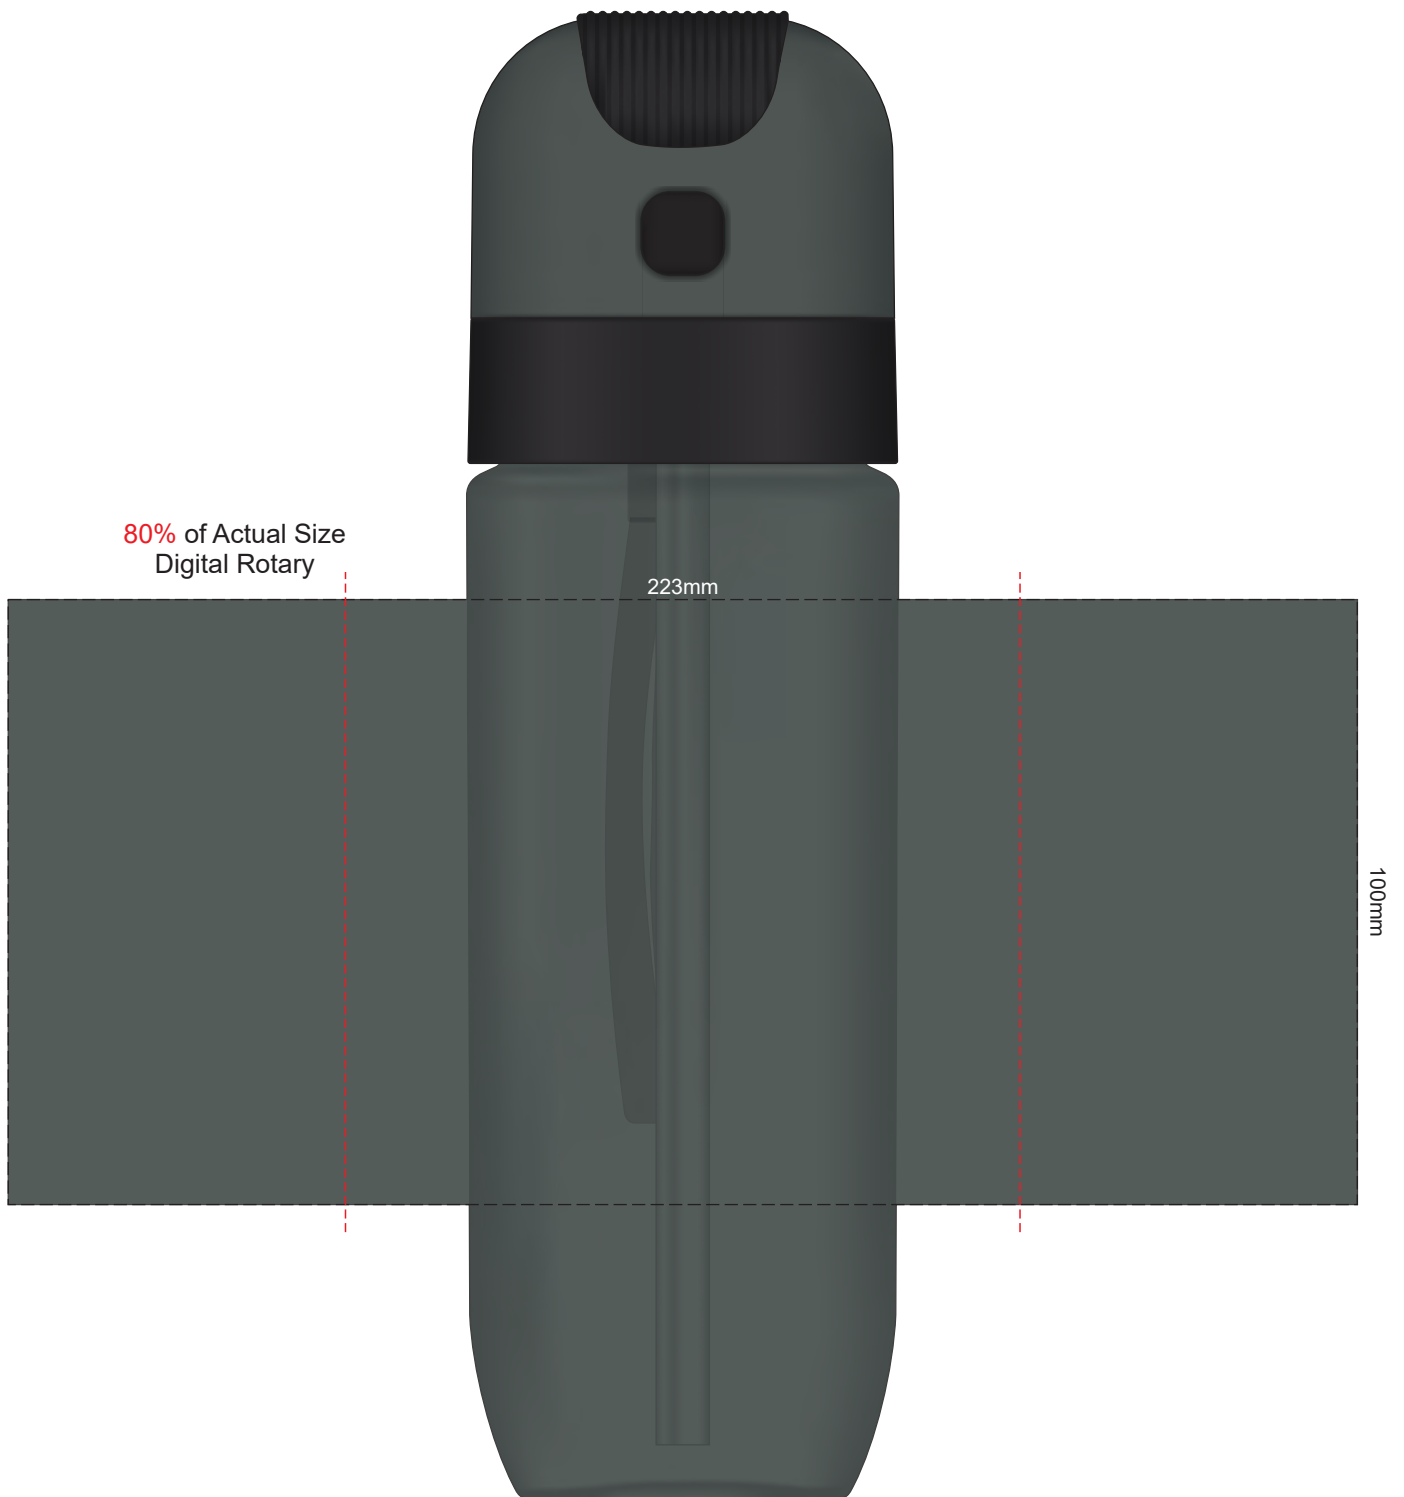

100% of Actual Size
Pad Print

30mm

60mm

100% of Actual Size
Screen Print
(loose Registration)

200mm

100mm

80% of Actual Size
Digital Rotary

223mm

100mm

Red Line = Exact opposites of the product
(centre artwork to the red line)