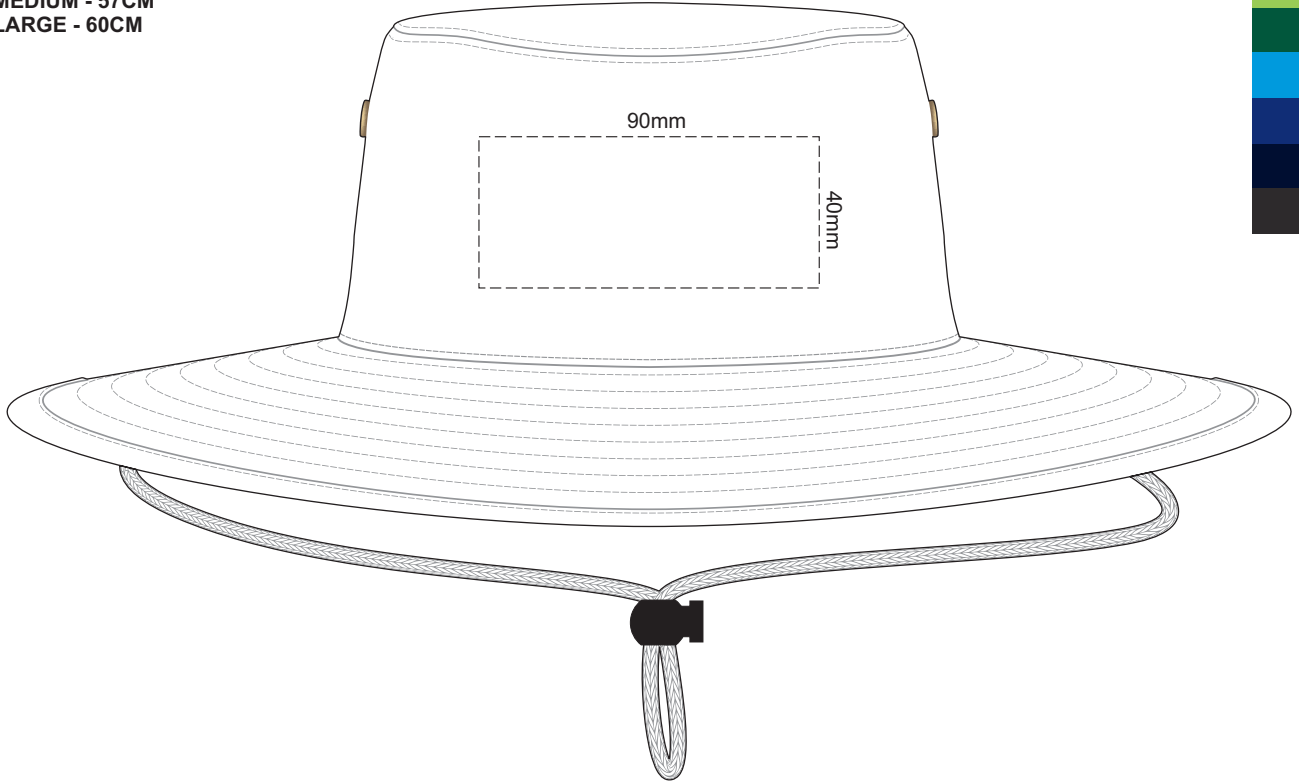

SMALL - 54CM  
MEDIUM - 57CM  
LARGE - 60CM

50% of Actual Size  
Colourflex Transfer  
Faux Embroidery

SMALL - 54CM  
MEDIUM - 57CM  
LARGE - 60CM

50% of Actual Size  
Embroidery