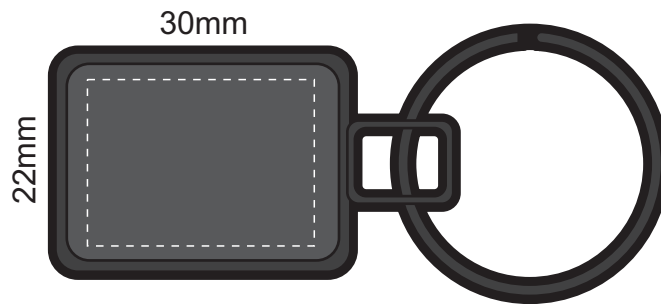

Actual Size: 100% when viewed on A4 paper

Pad Print

Laser Engraving

Engraves to a Natural Etch