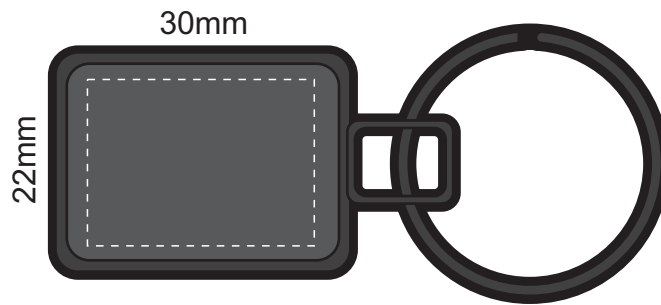

Actual Size: 100% when viewed on A4 paper

Pad Print

Laser Engraving

Engraves to a Natural Etch