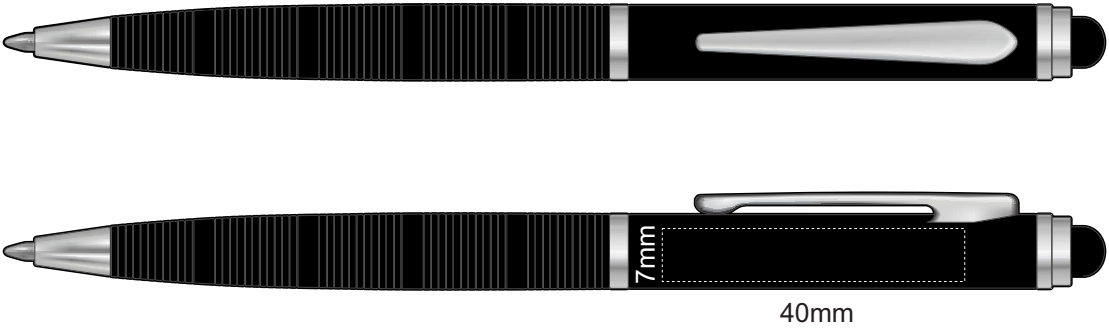

Pad Print

Actual Size: 100% when viewed on A4 paper

Laser Engraving

Actual Size: 100% when viewed on A4 paper