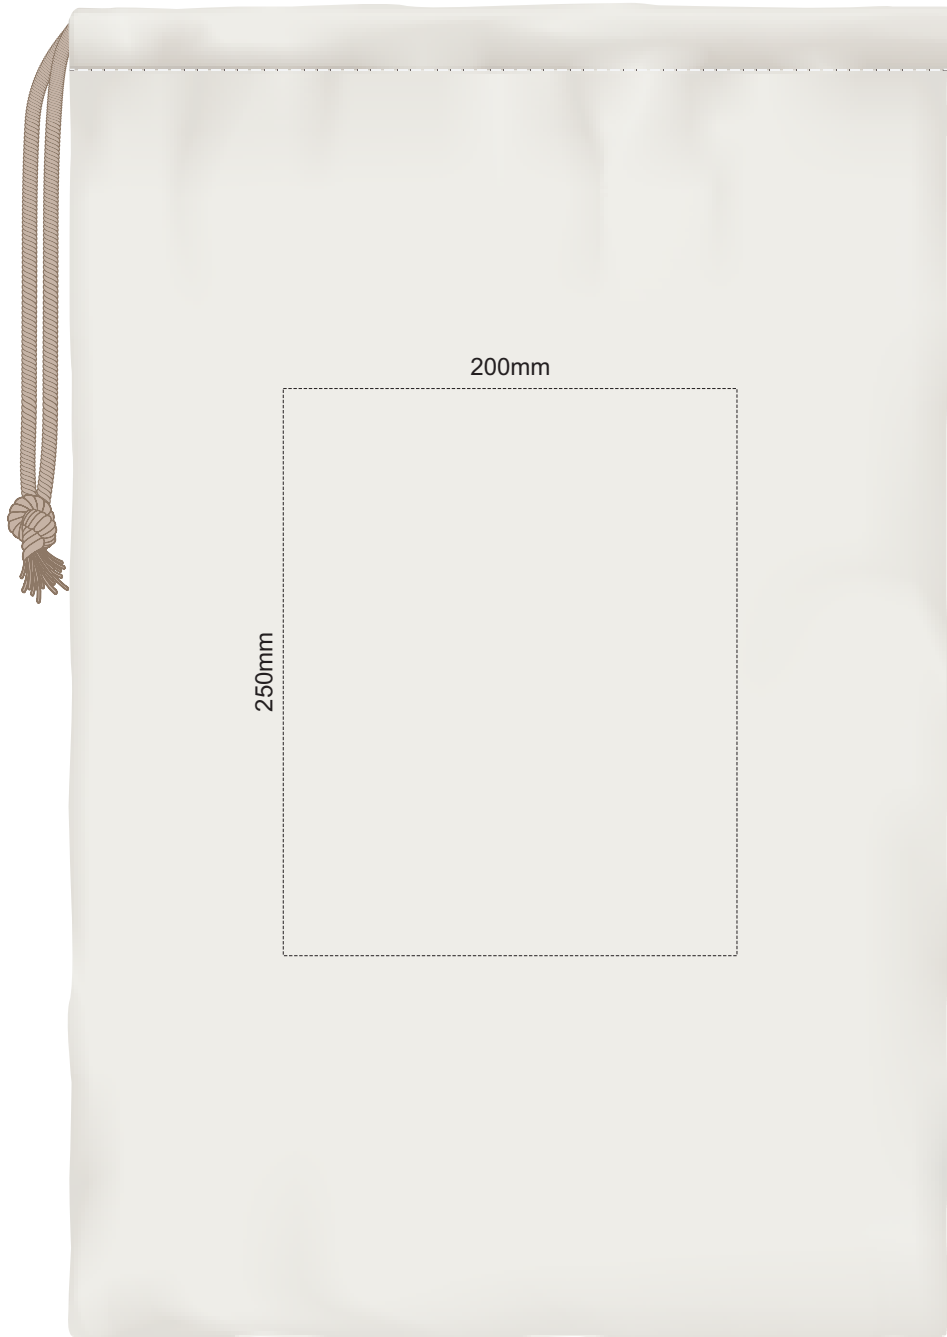

30% of Actual Size
Screen Print

30% of Actual Size
Colourflex Transfer
Faux Embroidery

Orientation of the print area may be rotated to best suit your needs.