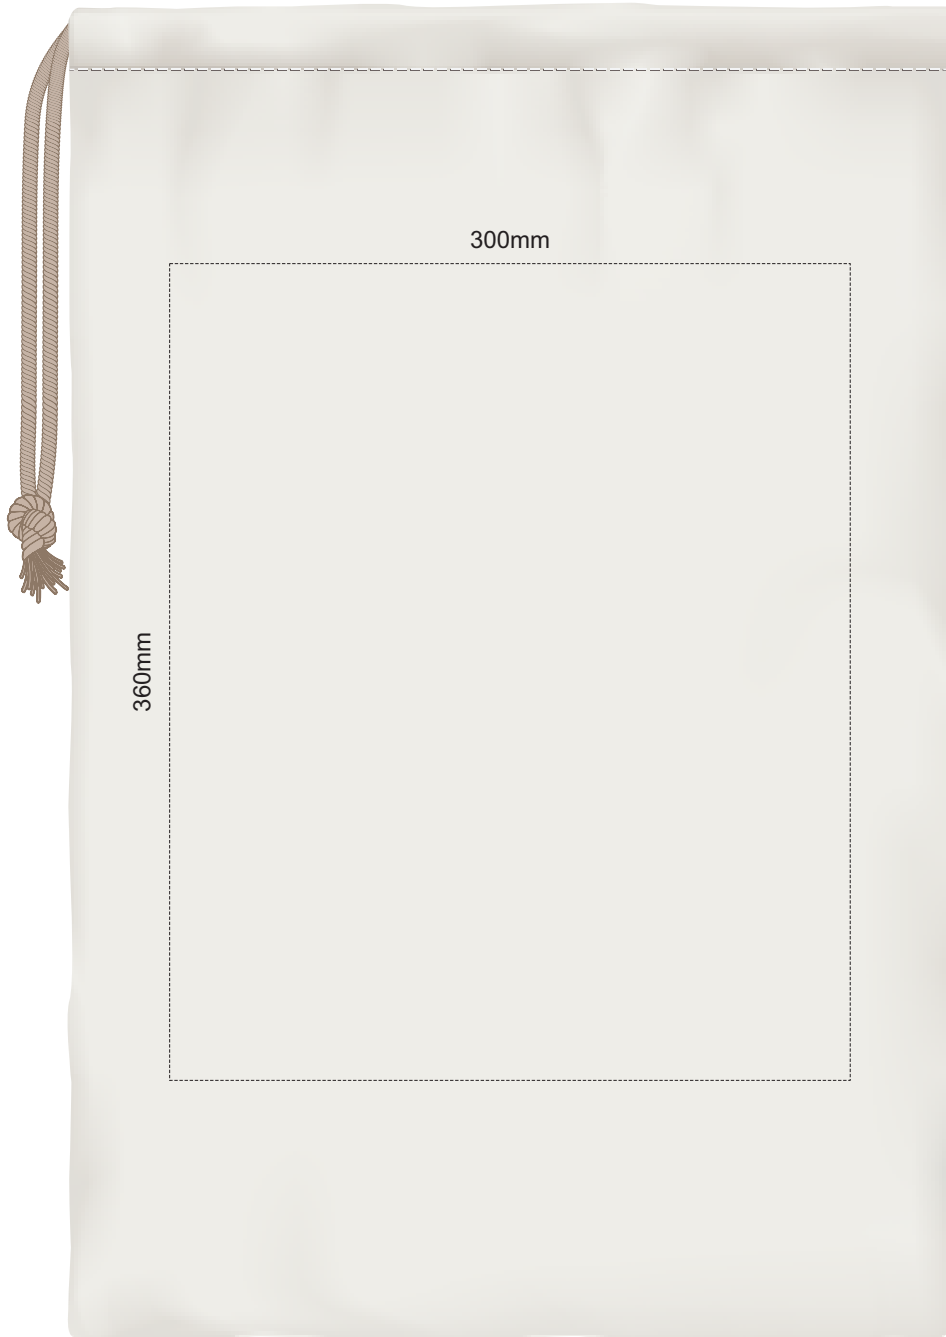

30% of Actual Size
Screen Print

30% of Actual Size
Colourflex Transfer
Faux Embroidery

Orientation of the print area may be rotated to best suit your needs.