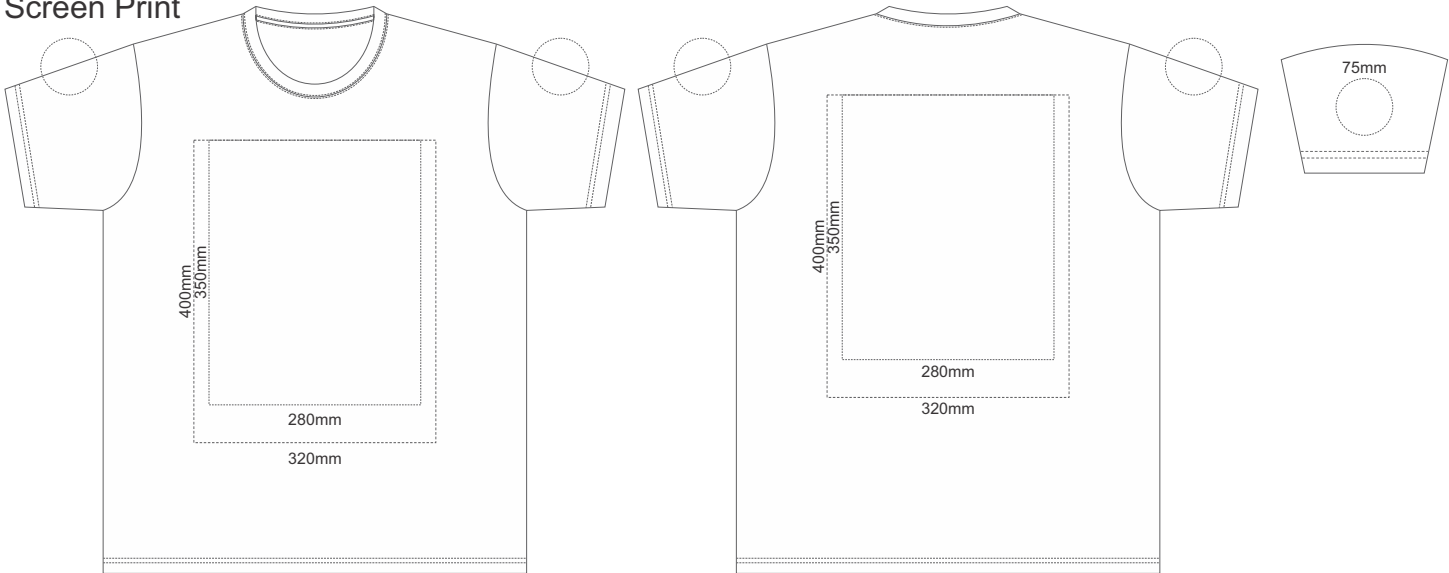

Actual Size: **10%** when viewed on **A4** paper

Screen Print

Screen Print
Embroidery

MEN'S EXTRA SMALL

Actual Size: 10% when viewed on A4 paper

Screen Print

Screen Print
Embroidery

MEN'S SMALL

Actual Size: **10%** when viewed on **A4** paper

Screen Print

Screen Print
Embroidery

MEN'S MEDIUM

Actual Size: 10% when viewed on A4 paper

Screen Print

Screen Print
Embroidery

MEN'S LARGE

Actual Size: 10% when viewed on A4 paper

Screen Print

Screen Print
Embroidery

MEN'S EXTRA LARGE

Actual Size: 10% when viewed on A4 paper

MEN'S 2XL

Actual Size: 10% when viewed on A4 paper

Screen Print

Screen Print
Embroidery

MEN'S 3XL

Actual Size: **10%** when viewed on **A4** paper

Screen Print

Screen Print
Embroidery

MEN'S 4XL

Actual Size: **10%** when viewed on **A4** paper

Screen Print