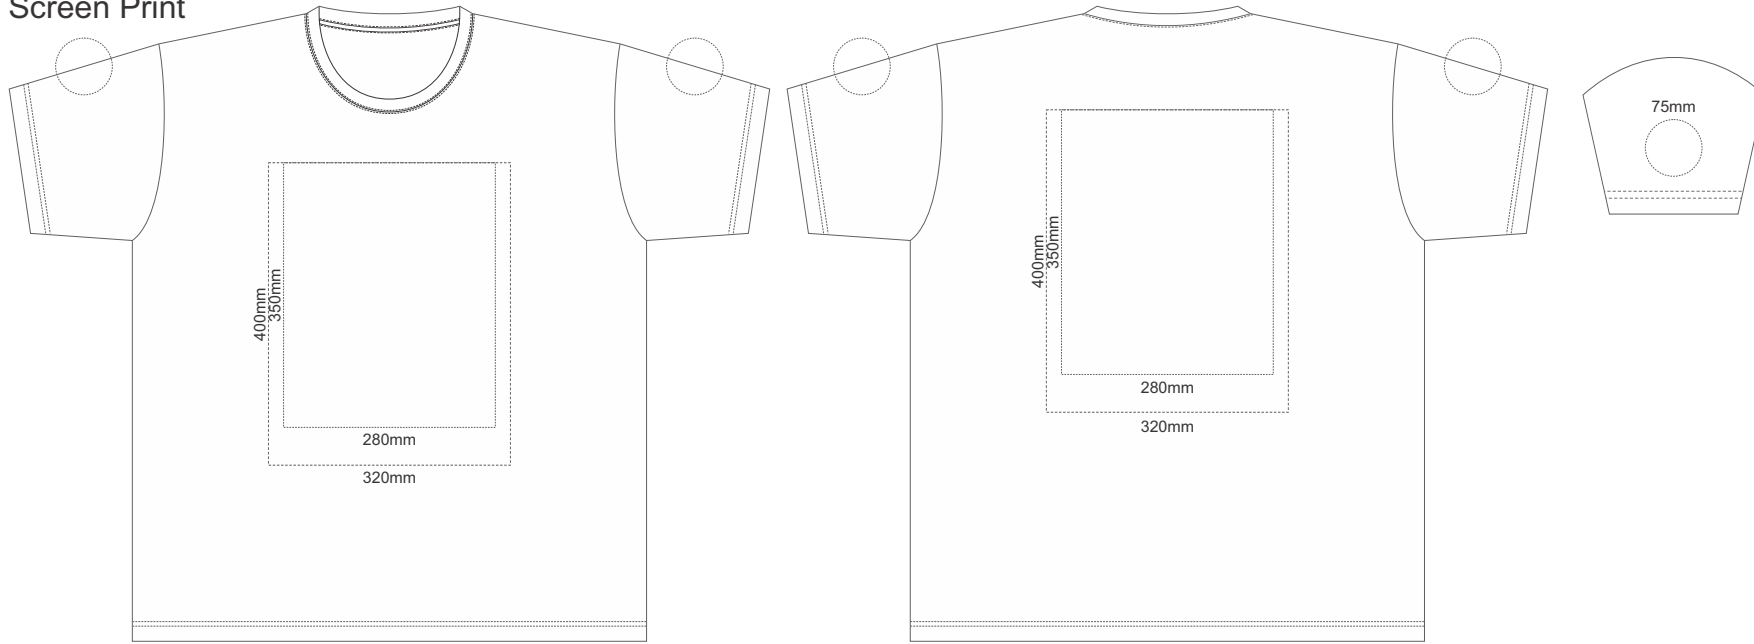

Actual Size: **10%** when viewed on **A4** paper

Screen Print

Screen Print
Embroidery

MEN'S EXTRA SMALL

Actual Size: 10% when viewed on A4 paper

Screen Print

Screen Print
Embroidery

MEN'S SMALL

Actual Size: **10%** when viewed on **A4** paper

Screen Print

Screen Print
Embroidery

MEN'S MEDIUM

Actual Size: 10% when viewed on A4 paper

Screen Print

Screen Print
Embroidery

MEN'S LARGE

Actual Size: 10% when viewed on A4 paper

Screen Print

Screen Print
Embroidery

MEN'S EXTRA LARGE

Actual Size: 10% when viewed on A4 paper

MEN'S 2XL

Actual Size: 10% when viewed on A4 paper

Screen Print

Screen Print
Embroidery

MEN'S 3XL

Actual Size: **10%** when viewed on **A4** paper

Screen Print

Screen Print
Embroidery

MEN'S 4XL

Actual Size: **10%** when viewed on **A4** paper

Screen Print