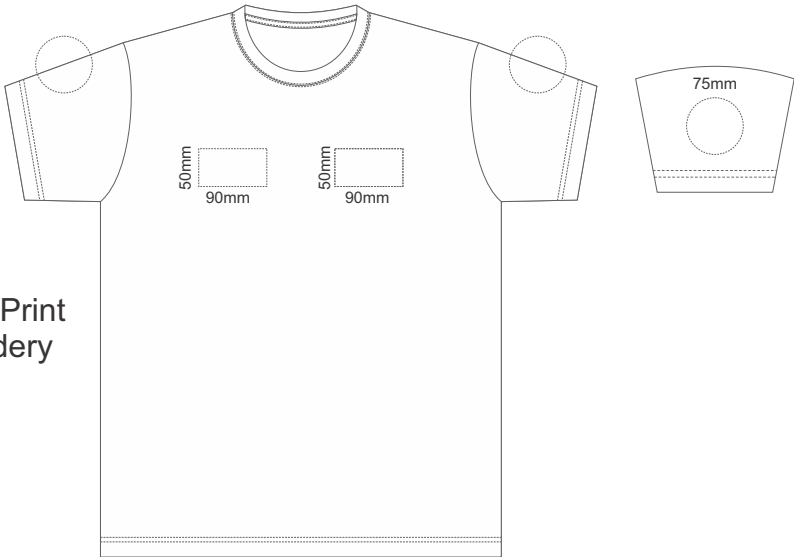

Actual Size: **10%** when viewed on **A4** paper

Screen Print

Screen Print
Embroidery

MEN'S EXTRA SMALL

Actual Size: 10% when viewed on A4 paper

Screen Print

Screen Print
Embroidery

MEN'S SMALL

Actual Size: **10%** when viewed on **A4** paper

Screen Print

Screen Print
Embroidery

MEN'S MEDIUM

Actual Size: 10% when viewed on A4 paper

Screen Print

Screen Print
Embroidery

MEN'S LARGE

Actual Size: 10% when viewed on A4 paper

Screen Print

Screen Print
Embroidery

MEN'S EXTRA LARGE

Actual Size: 10% when viewed on A4 paper

MEN'S 2XL

Actual Size: 10% when viewed on A4 paper

Screen Print

Screen Print
Embroidery

MEN'S 3XL

Actual Size: **10%** when viewed on **A4** paper

Screen Print

Screen Print
Embroidery

MEN'S 4XL

Actual Size: **10%** when viewed on **A4** paper

Screen Print