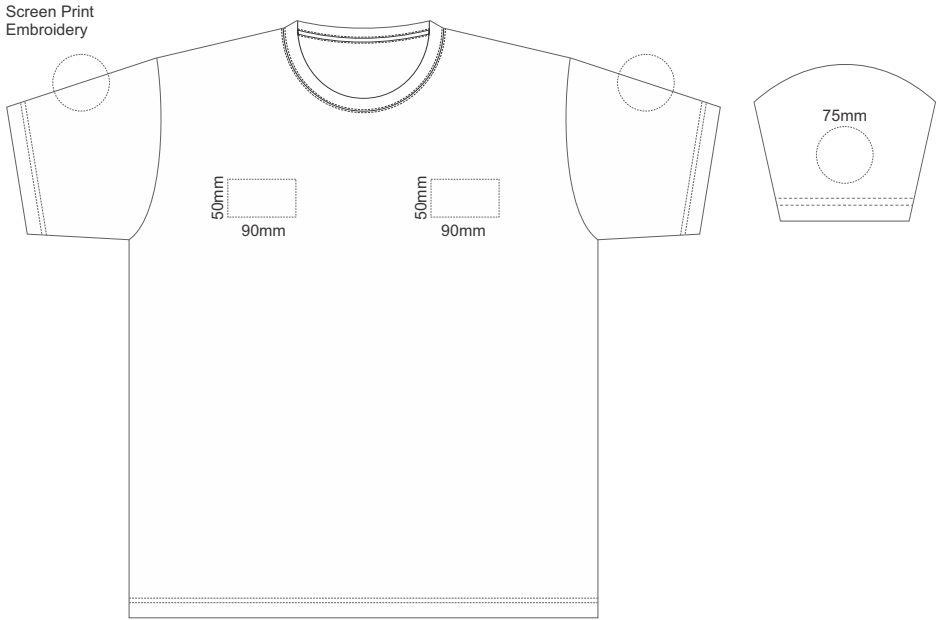

Actual Size: **10%** when viewed on **A4** paper

Screen Print

Screen Print
Embroidery

MEN'S EXTRA SMALL

Actual Size: 10% when viewed on A4 paper

Screen Print

Screen Print
Embroidery

MEN'S SMALL

Actual Size: **10%** when viewed on **A4** paper

Screen Print

Screen Print
Embroidery

MEN'S MEDIUM

Actual Size: 10% when viewed on A4 paper

Screen Print

Screen Print
Embroidery

MEN'S LARGE

Actual Size: 10% when viewed on A4 paper

Screen Print

Screen Print
Embroidery

MEN'S EXTRA LARGE

Actual Size: 10% when viewed on A4 paper

MEN'S 2XL

Actual Size: 10% when viewed on A4 paper

Screen Print

Screen Print
Embroidery

MEN'S 3XL

Actual Size: **10%** when viewed on **A4** paper

Screen Print

Screen Print
Embroidery

MEN'S 4XL

Actual Size: **10%** when viewed on **A4** paper

Screen Print