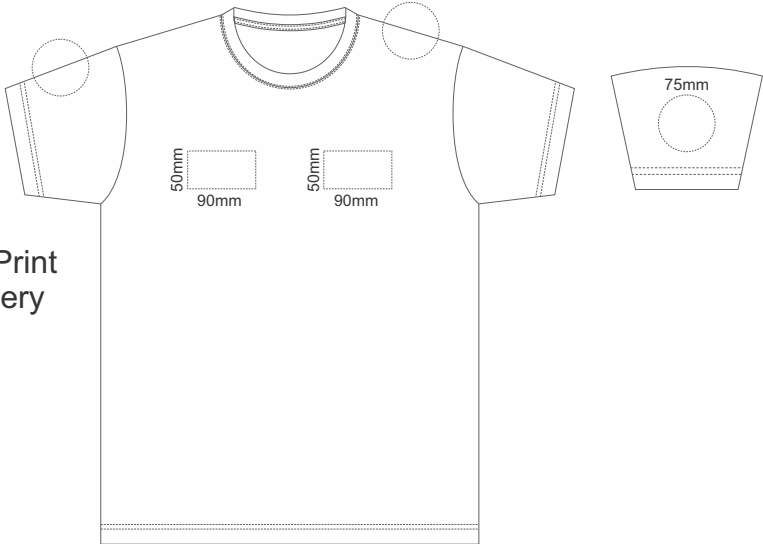

Actual Size: **10%** when viewed on **A4** paper

Screen Print

Screen Print
Embroidery

MEN'S EXTRA SMALL

Actual Size: 10% when viewed on A4 paper

Screen Print

Screen Print
Embroidery

MEN'S SMALL

Actual Size: **10%** when viewed on **A4** paper

Screen Print

Screen Print
Embroidery

MEN'S MEDIUM

Actual Size: 10% when viewed on A4 paper

Screen Print

Screen Print
Embroidery

MEN'S LARGE

Actual Size: 10% when viewed on A4 paper

Screen Print

Screen Print
Embroidery

MEN'S EXTRA LARGE

Actual Size: 10% when viewed on A4 paper

MEN'S 2XL

Actual Size: 10% when viewed on A4 paper

Screen Print

Screen Print
Embroidery

MEN'S 3XL

Actual Size: **10%** when viewed on **A4** paper

Screen Print

Screen Print
Embroidery

MEN'S 4XL

Actual Size: **10%** when viewed on **A4** paper

Screen Print