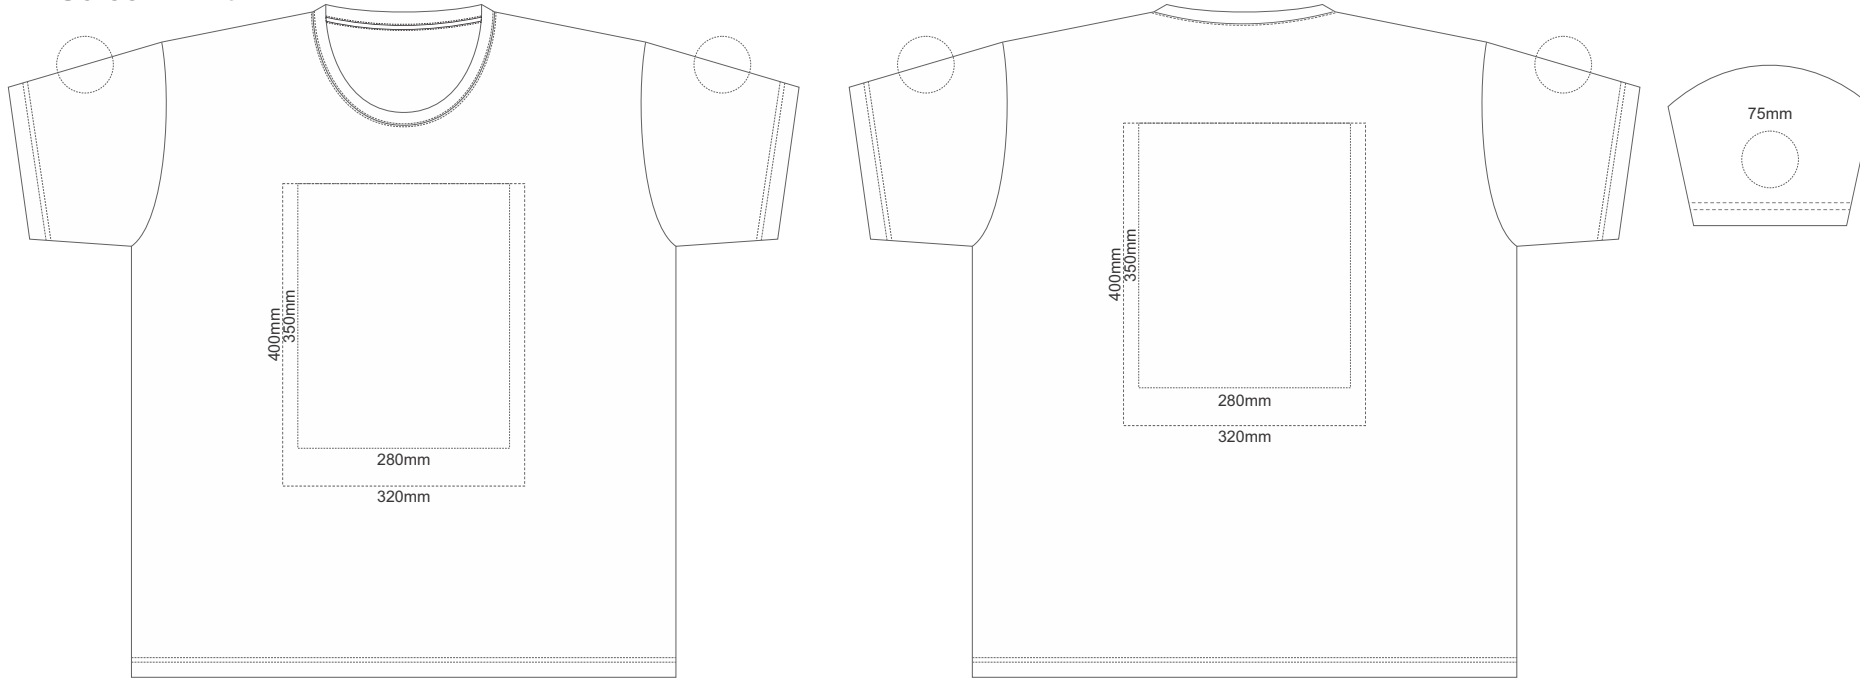

Actual Size: 10% when viewed on A4 paper

Screen Print

Screen Print
Embroidery

MEN'S EXTRA LARGE

Actual Size: 10% when viewed on A4 paper

MEN'S 2XL

Actual Size: 10% when viewed on A4 paper

Screen Print

Screen Print
Embroidery

MEN'S 3XL

Actual Size: **10%** when viewed on **A4** paper

Screen Print

Screen Print
Embroidery

MEN'S 4XL

Actual Size: **10%** when viewed on **A4** paper

Screen Print