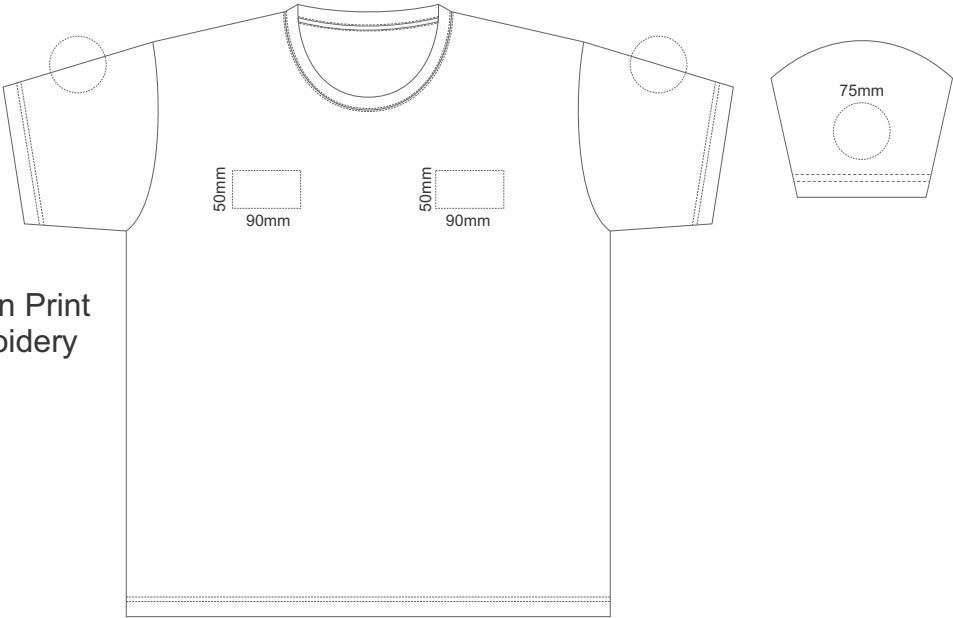

Actual Size: **10%** when viewed on **A4** paper

Screen Print

Screen Print
Embroidery

MEN'S EXTRA SMALL

Actual Size: 10% when viewed on A4 paper

Screen Print

Screen Print
Embroidery

MEN'S SMALL

Actual Size: **10%** when viewed on **A4** paper

Screen Print

Screen Print
Embroidery

MEN'S MEDIUM

Actual Size: 10% when viewed on A4 paper

Screen Print

Screen Print
Embroidery

MEN'S LARGE

Actual Size: 10% when viewed on A4 paper

Screen Print

Screen Print
Embroidery

MEN'S EXTRA LARGE

Actual Size: 10% when viewed on A4 paper

MEN'S 2XL

Actual Size: 10% when viewed on A4 paper

Screen Print

Screen Print
Embroidery

MEN'S 3XL

Actual Size: **10%** when viewed on **A4** paper

Screen Print

Screen Print
Embroidery

MEN'S 4XL

Actual Size: **10%** when viewed on **A4** paper

Screen Print