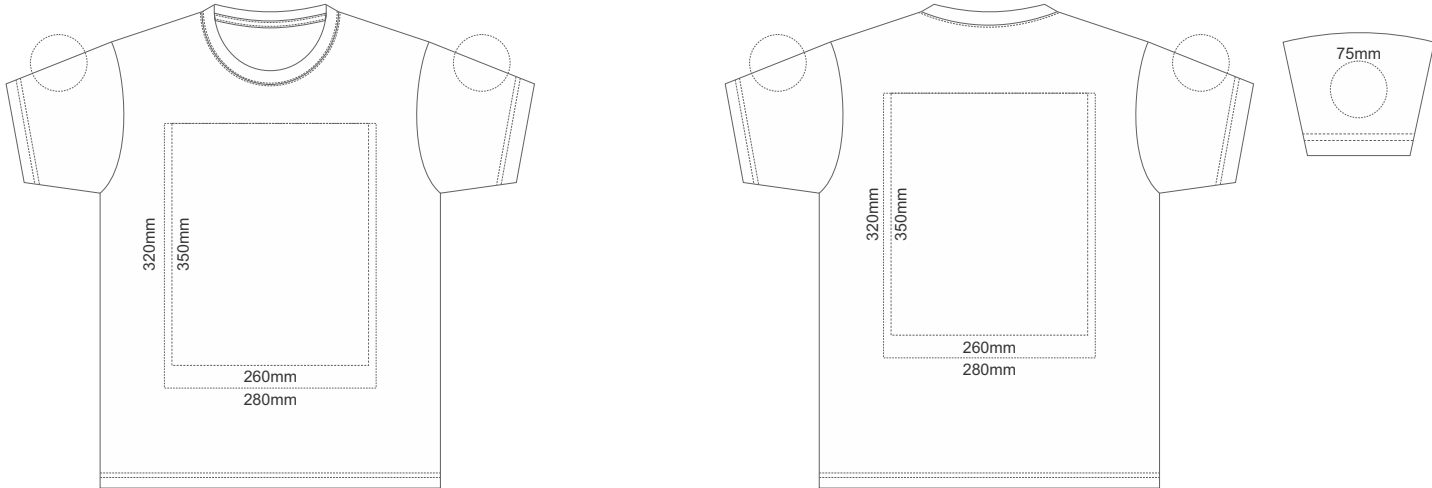

Actual Size: **10%** when viewed on **A4** paper

Screen Print

Screen Print
Embroidery

MEN'S EXTRA SMALL

Actual Size: 10% when viewed on A4 paper

Screen Print

Screen Print
Embroidery

MEN'S SMALL

Actual Size: **10%** when viewed on **A4** paper

Screen Print

Screen Print
Embroidery

MEN'S MEDIUM

Actual Size: 10% when viewed on A4 paper

Screen Print

Screen Print
Embroidery

MEN'S LARGE

Actual Size: 10% when viewed on A4 paper

Screen Print

Screen Print
Embroidery

MEN'S EXTRA LARGE

Actual Size: 10% when viewed on A4 paper

MEN'S 2XL

Actual Size: 10% when viewed on A4 paper

Screen Print

Screen Print
Embroidery

MEN'S 3XL

Actual Size: **10%** when viewed on **A4** paper

Screen Print

Screen Print
Embroidery

MEN'S 4XL

Actual Size: **10%** when viewed on **A4** paper

Screen Print