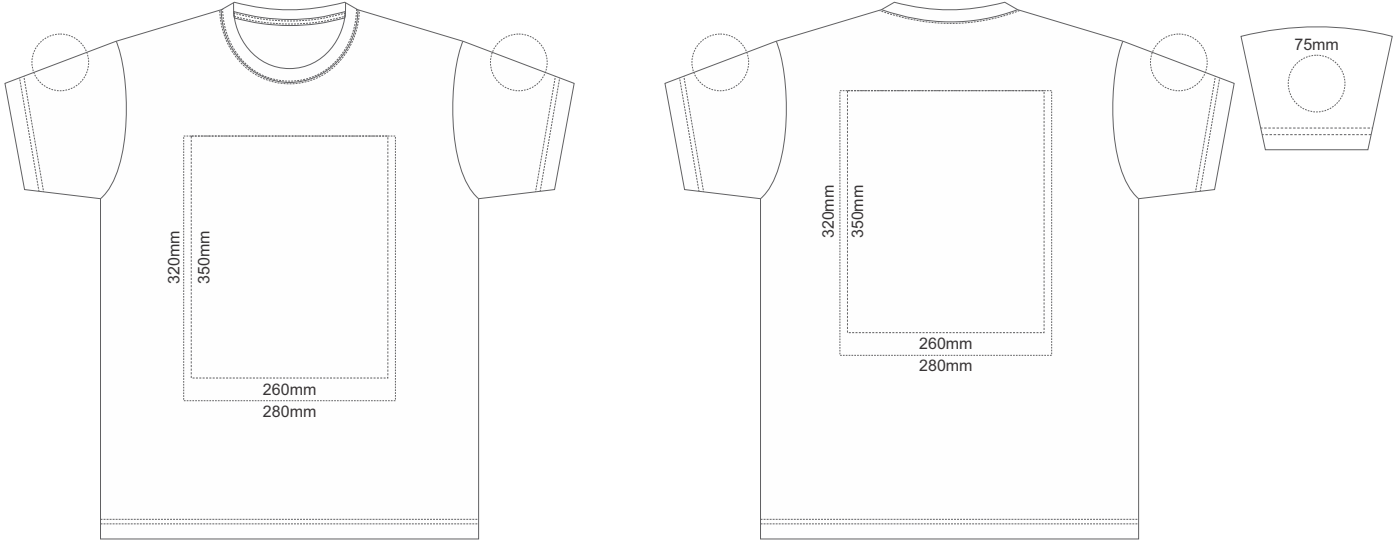

Actual Size: **10%** when viewed on **A4** paper

Screen Print

Screen Print
Embroidery

MEN'S EXTRA SMALL

Actual Size: 10% when viewed on A4 paper

Screen Print

Screen Print
Embroidery

MEN'S SMALL

Actual Size: **10%** when viewed on **A4** paper

Screen Print

Screen Print
Embroidery

MEN'S MEDIUM

Actual Size: 10% when viewed on A4 paper

Screen Print

Screen Print
Embroidery

MEN'S LARGE

Actual Size: 10% when viewed on A4 paper

Screen Print

Screen Print
Embroidery

MEN'S EXTRA LARGE

Actual Size: 10% when viewed on A4 paper

MEN'S 2XL

Actual Size: 10% when viewed on A4 paper

Screen Print

Screen Print
Embroidery

MEN'S 3XL

Actual Size: **10%** when viewed on **A4** paper

Screen Print

Screen Print
Embroidery

MEN'S 4XL

Actual Size: **10%** when viewed on **A4** paper

Screen Print