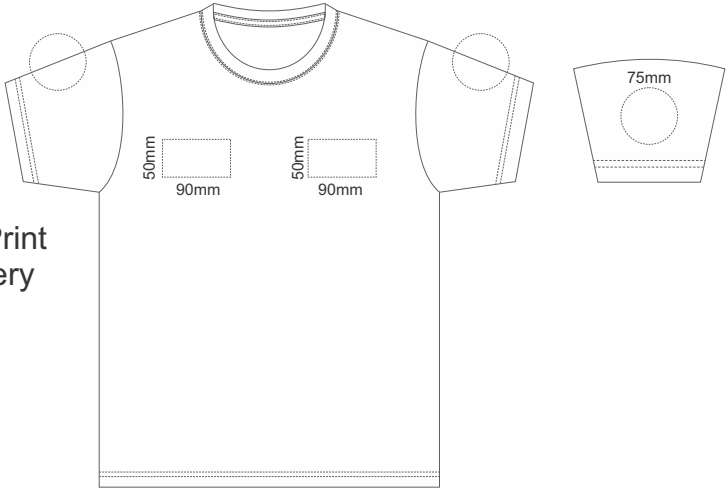

Actual Size: **10%** when viewed on **A4** paper

Screen Print

Screen Print
Embroidery

MEN'S EXTRA SMALL

Actual Size: 10% when viewed on A4 paper

Screen Print

Screen Print
Embroidery

MEN'S SMALL

Actual Size: **10%** when viewed on **A4** paper

Screen Print

Screen Print
Embroidery

MEN'S MEDIUM

Actual Size: 10% when viewed on A4 paper

Screen Print

Screen Print
Embroidery

MEN'S LARGE

Actual Size: 10% when viewed on A4 paper

Screen Print

Screen Print
Embroidery

MEN'S EXTRA LARGE

Actual Size: 10% when viewed on A4 paper

MEN'S 2XL

Actual Size: 10% when viewed on A4 paper

Screen Print

Screen Print
Embroidery

MEN'S 3XL

Actual Size: **10%** when viewed on **A4** paper

Screen Print

Screen Print
Embroidery

MEN'S 4XL

Actual Size: **10%** when viewed on **A4** paper

Screen Print