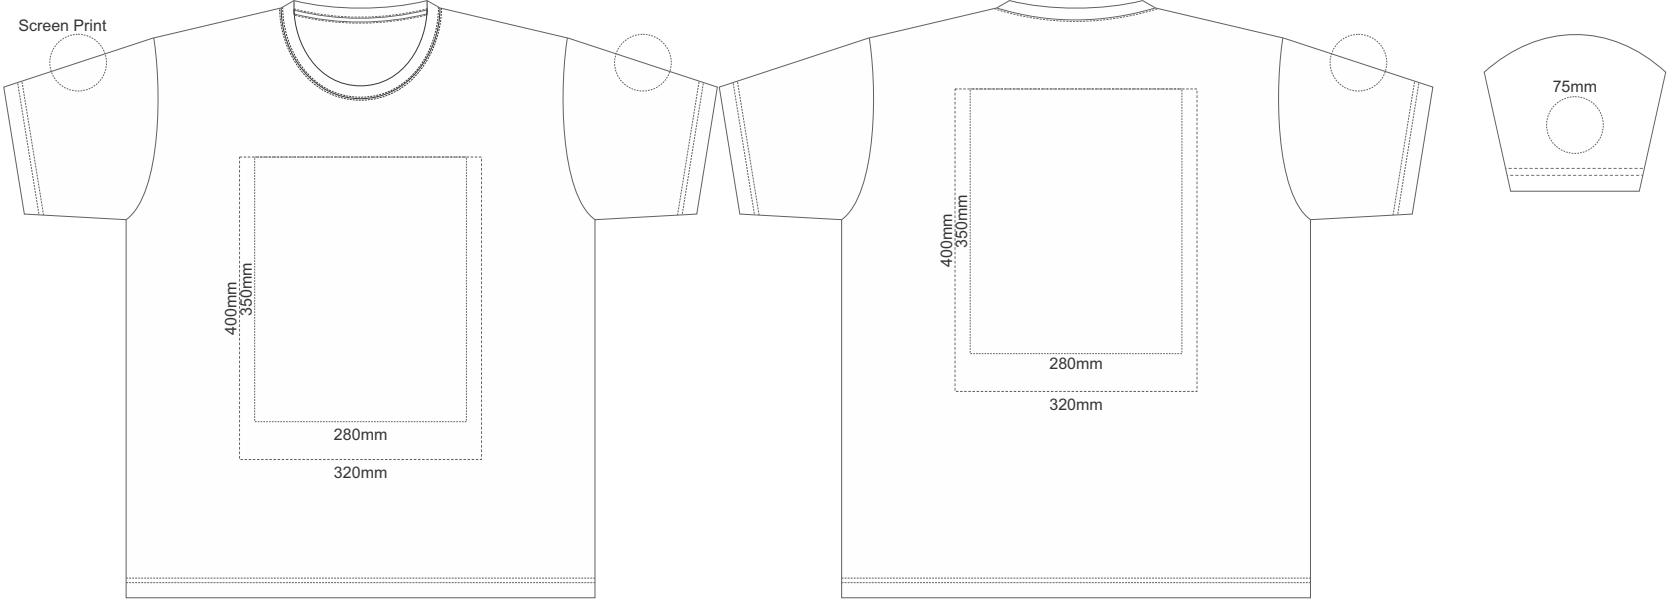

Actual Size: **10%** when viewed on **A4** paper

Screen Print

Screen Print
Embroidery

MEN'S EXTRA SMALL

Actual Size: 10% when viewed on A4 paper

Screen Print

Screen Print
Embroidery

MEN'S SMALL

Actual Size: **10%** when viewed on **A4** paper

Screen Print

Screen Print
Embroidery

MEN'S MEDIUM

Actual Size: 10% when viewed on A4 paper

Screen Print

Screen Print
Embroidery

MEN'S LARGE

Actual Size: 10% when viewed on A4 paper

Screen Print

Screen Print
Embroidery

MEN'S EXTRA LARGE

Actual Size: 10% when viewed on A4 paper

MEN'S 2XL

Actual Size: 10% when viewed on A4 paper

Screen Print

Screen Print
Embroidery

MEN'S 3XL

Actual Size: **10%** when viewed on **A4** paper

Screen Print

Screen Print
Embroidery

MEN'S 4XL

Actual Size: **10%** when viewed on **A4** paper

Screen Print