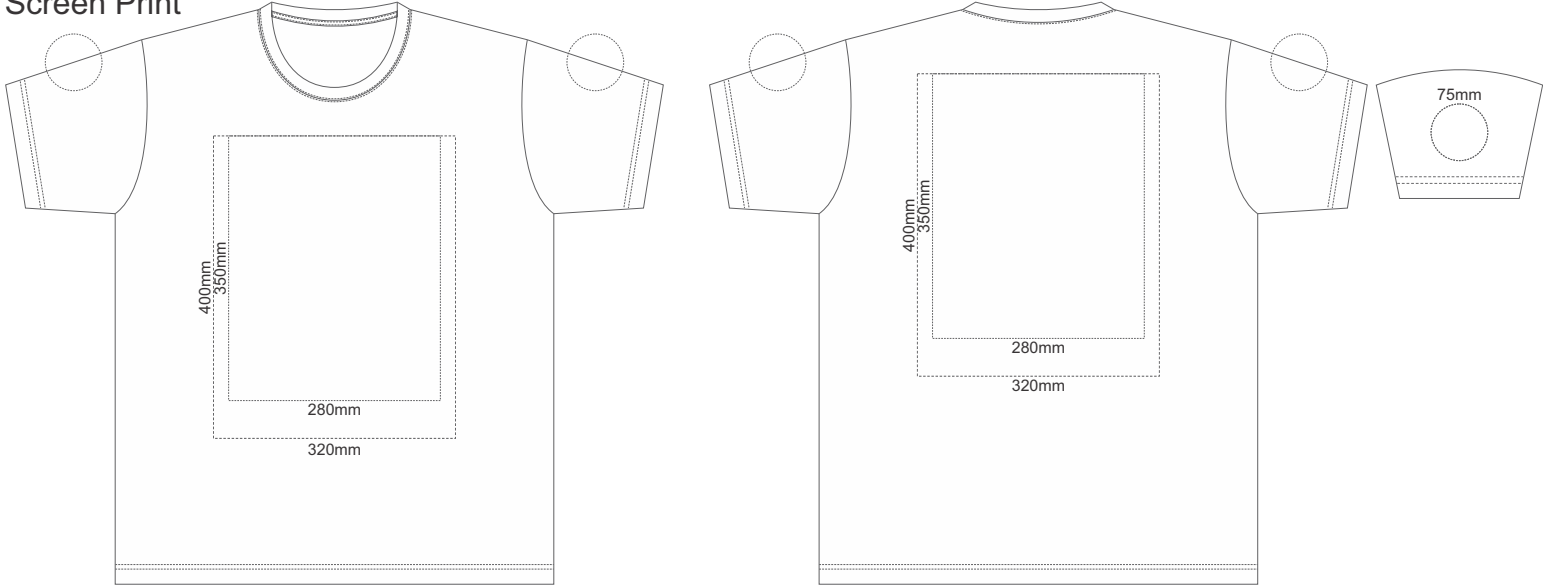

Actual Size: **10%** when viewed on **A4** paper

Screen Print

Screen Print
Embroidery

MEN'S EXTRA SMALL

Actual Size: 10% when viewed on A4 paper

Screen Print

Screen Print
Embroidery

MEN'S SMALL

Actual Size: **10%** when viewed on **A4** paper

Screen Print

Screen Print
Embroidery

MEN'S MEDIUM

Actual Size: 10% when viewed on A4 paper

Screen Print

Screen Print
Embroidery

MEN'S LARGE

Actual Size: 10% when viewed on A4 paper

Screen Print

Screen Print
Embroidery

MEN'S EXTRA LARGE

Actual Size: 10% when viewed on A4 paper

MEN'S 2XL

Actual Size: 10% when viewed on A4 paper

Screen Print

Screen Print
Embroidery

MEN'S 3XL

Actual Size: **10%** when viewed on **A4** paper

Screen Print

Screen Print
Embroidery

MEN'S 4XL

Actual Size: **10%** when viewed on **A4** paper

Screen Print