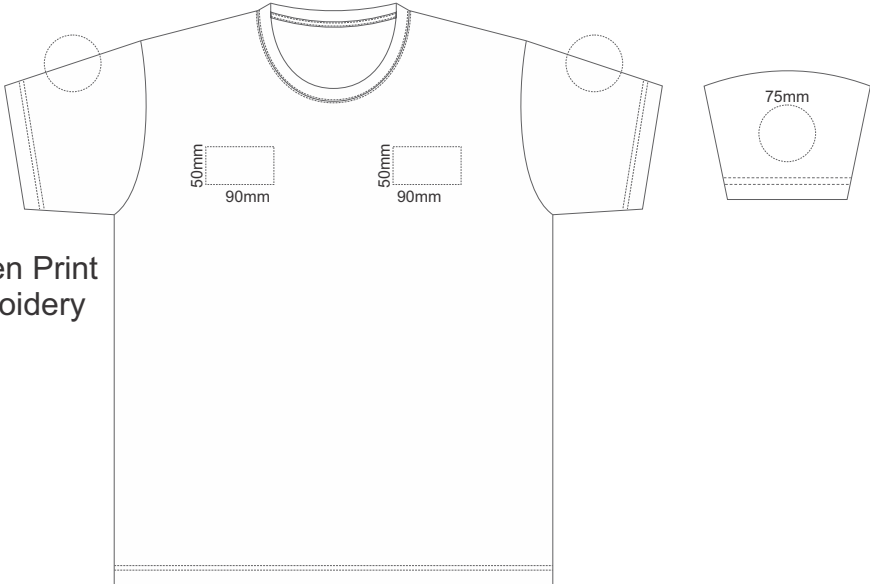

Actual Size: **10%** when viewed on **A4** paper

Screen Print

Screen Print
Embroidery

MEN'S EXTRA SMALL

Actual Size: 10% when viewed on A4 paper

Screen Print

Screen Print
Embroidery

MEN'S SMALL

Actual Size: **10%** when viewed on **A4** paper

Screen Print

Screen Print
Embroidery

MEN'S MEDIUM

Actual Size: 10% when viewed on A4 paper

Screen Print

Screen Print
Embroidery

MEN'S LARGE

Actual Size: 10% when viewed on A4 paper

Screen Print

Screen Print
Embroidery

MEN'S EXTRA LARGE

Actual Size: 10% when viewed on A4 paper

MEN'S 2XL

Actual Size: 10% when viewed on A4 paper

Screen Print

Screen Print
Embroidery

MEN'S 3XL

Actual Size: **10%** when viewed on **A4** paper

Screen Print

Screen Print
Embroidery

MEN'S 4XL

Actual Size: **10%** when viewed on **A4** paper

Screen Print