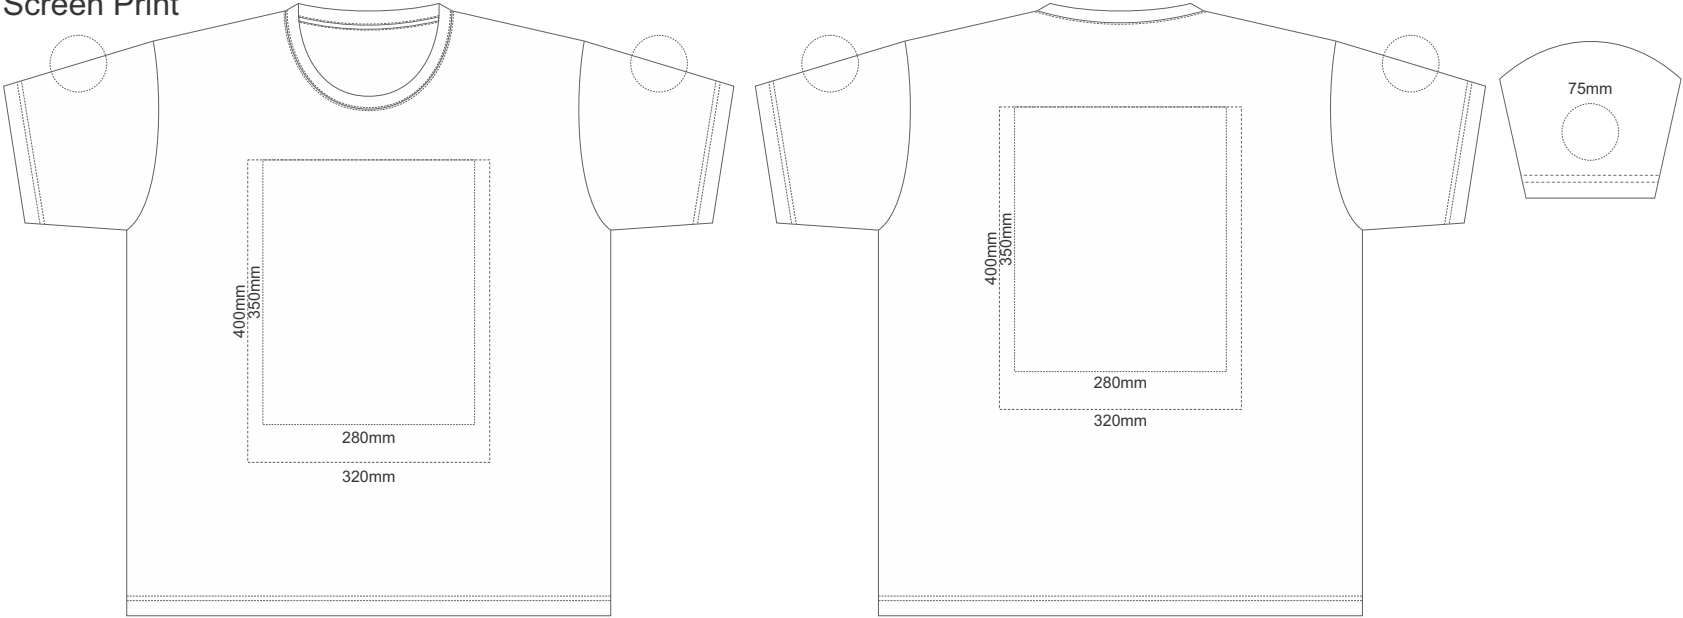

Actual Size: **10%** when viewed on **A4** paper

Screen Print

Screen Print
Embroidery

MEN'S EXTRA SMALL

Actual Size: 10% when viewed on A4 paper

Screen Print

Screen Print
Embroidery

MEN'S SMALL

Actual Size: **10%** when viewed on **A4** paper

Screen Print

Screen Print
Embroidery

MEN'S MEDIUM

Actual Size: 10% when viewed on A4 paper

Screen Print

Screen Print
Embroidery

MEN'S LARGE

Actual Size: 10% when viewed on A4 paper

Screen Print

Screen Print
Embroidery

MEN'S EXTRA LARGE

Actual Size: 10% when viewed on A4 paper

MEN'S 2XL

Actual Size: 10% when viewed on A4 paper

Screen Print

Screen Print
Embroidery

MEN'S 3XL

Actual Size: **10%** when viewed on **A4** paper

Screen Print

Screen Print
Embroidery

MEN'S 4XL

Actual Size: **10%** when viewed on **A4** paper

Screen Print