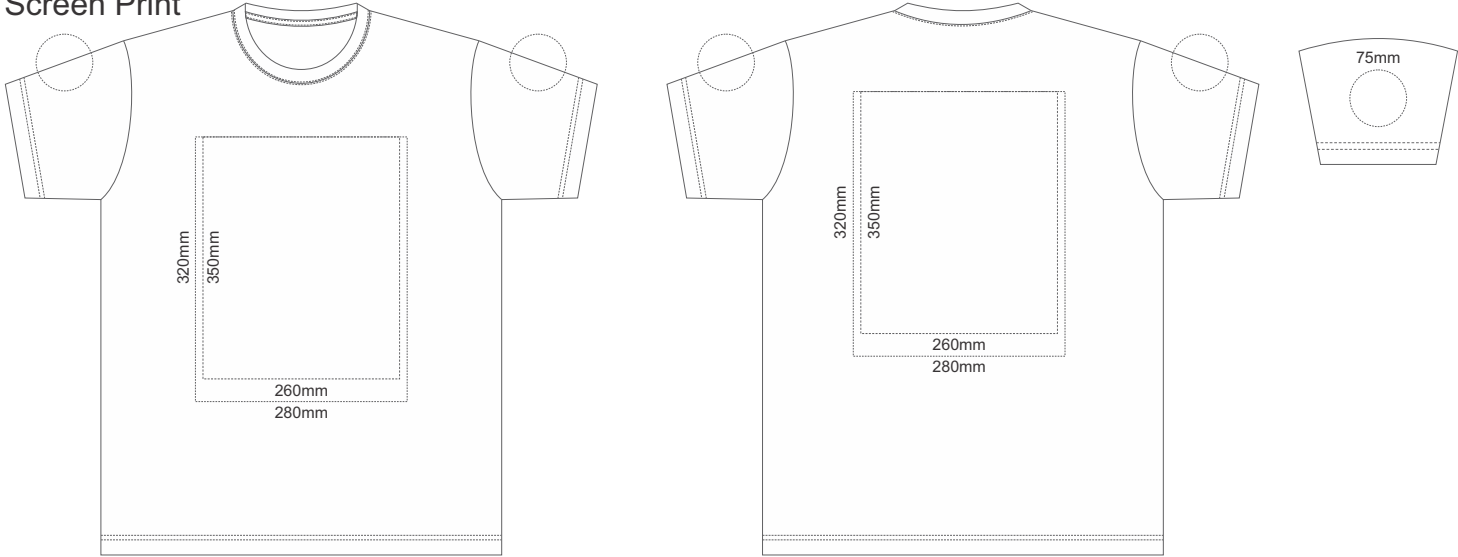

Actual Size: **10%** when viewed on **A4** paper

Screen Print

Screen Print
Embroidery

MEN'S EXTRA SMALL

Actual Size: 10% when viewed on A4 paper

Screen Print

Screen Print
Embroidery

MEN'S SMALL

Actual Size: **10%** when viewed on **A4** paper

Screen Print

Screen Print
Embroidery

MEN'S MEDIUM

Actual Size: 10% when viewed on A4 paper

Screen Print

Screen Print
Embroidery

MEN'S LARGE

Actual Size: 10% when viewed on A4 paper

Screen Print

Screen Print
Embroidery

MEN'S EXTRA LARGE

Actual Size: 10% when viewed on A4 paper

MEN'S 2XL

Actual Size: 10% when viewed on A4 paper

Screen Print

Screen Print
Embroidery

MEN'S 3XL

Actual Size: **10%** when viewed on **A4** paper

Screen Print

Screen Print
Embroidery

MEN'S 4XL

Actual Size: **10%** when viewed on **A4** paper

Screen Print