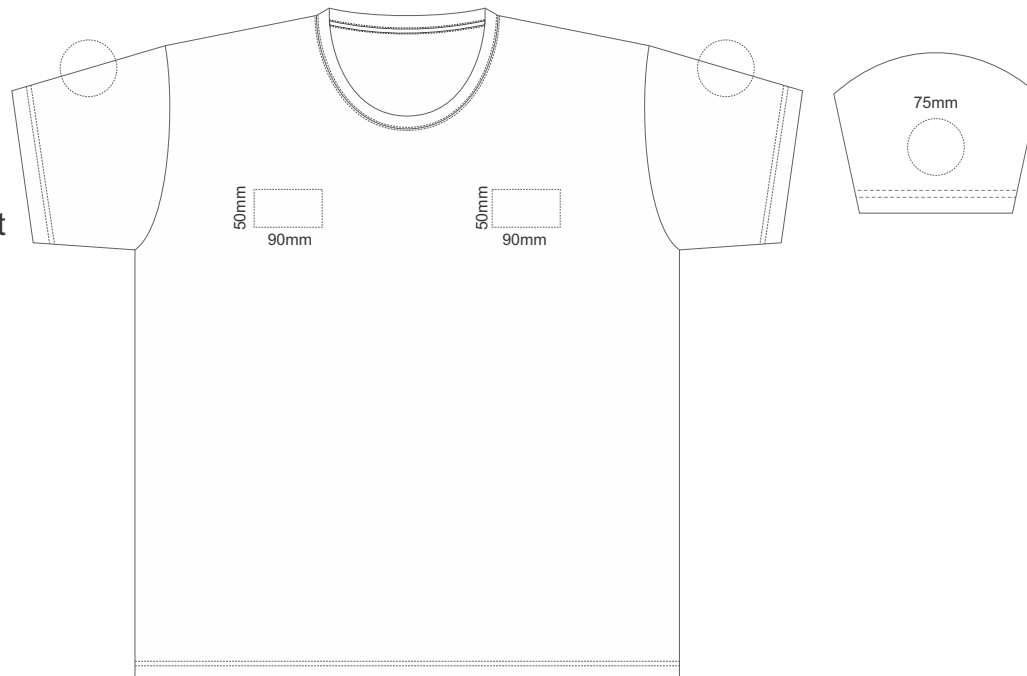

Actual Size: **10%** when viewed on **A4** paper

Screen Print

Screen Print
Embroidery

MEN'S EXTRA SMALL

Actual Size: 10% when viewed on A4 paper

Screen Print

Screen Print
Embroidery

MEN'S SMALL

Actual Size: 10% when viewed on A4 paper

Screen Print

Screen Print
Embroidery

MEN'S EXTRA LARGE

Actual Size: 10% when viewed on A4 paper

MEN'S 2XL

Actual Size: 10% when viewed on A4 paper

Screen Print

Screen Print
Embroidery

MEN'S 3XL

Actual Size: **10%** when viewed on **A4** paper

Screen Print

Screen Print
Embroidery

MEN'S 4XL

Actual Size: **10%** when viewed on **A4** paper

Screen Print

Screen Print
Embroidery

MEN'S 5XL