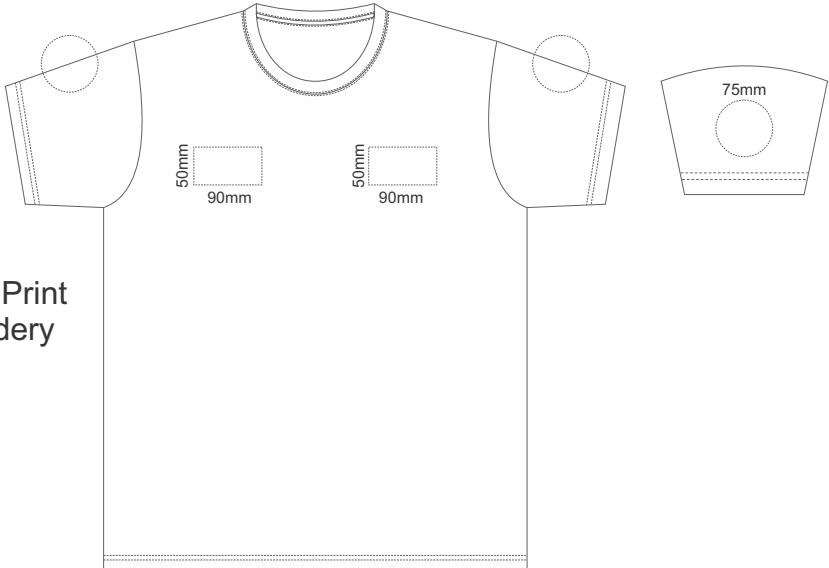

Actual Size: **10%** when viewed on **A4** paper

Screen Print

Screen Print
Embroidery

MEN'S EXTRA SMALL

Actual Size: 10% when viewed on A4 paper

Screen Print

Screen Print
Embroidery

MEN'S SMALL

Actual Size: **10%** when viewed on **A4** paper

Screen Print

Screen Print
Embroidery

MEN'S MEDIUM

Actual Size: 10% when viewed on A4 paper

Screen Print

Screen Print
Embroidery

MEN'S LARGE

Actual Size: 10% when viewed on A4 paper

Screen Print

Screen Print
Embroidery

MEN'S EXTRA LARGE

Actual Size: 10% when viewed on A4 paper

MEN'S 2XL

Actual Size: 10% when viewed on A4 paper

Screen Print

Screen Print
Embroidery

MEN'S 3XL

Actual Size: **10%** when viewed on **A4** paper

Screen Print

Screen Print
Embroidery

MEN'S 4XL

Actual Size: **10%** when viewed on **A4** paper

Screen Print