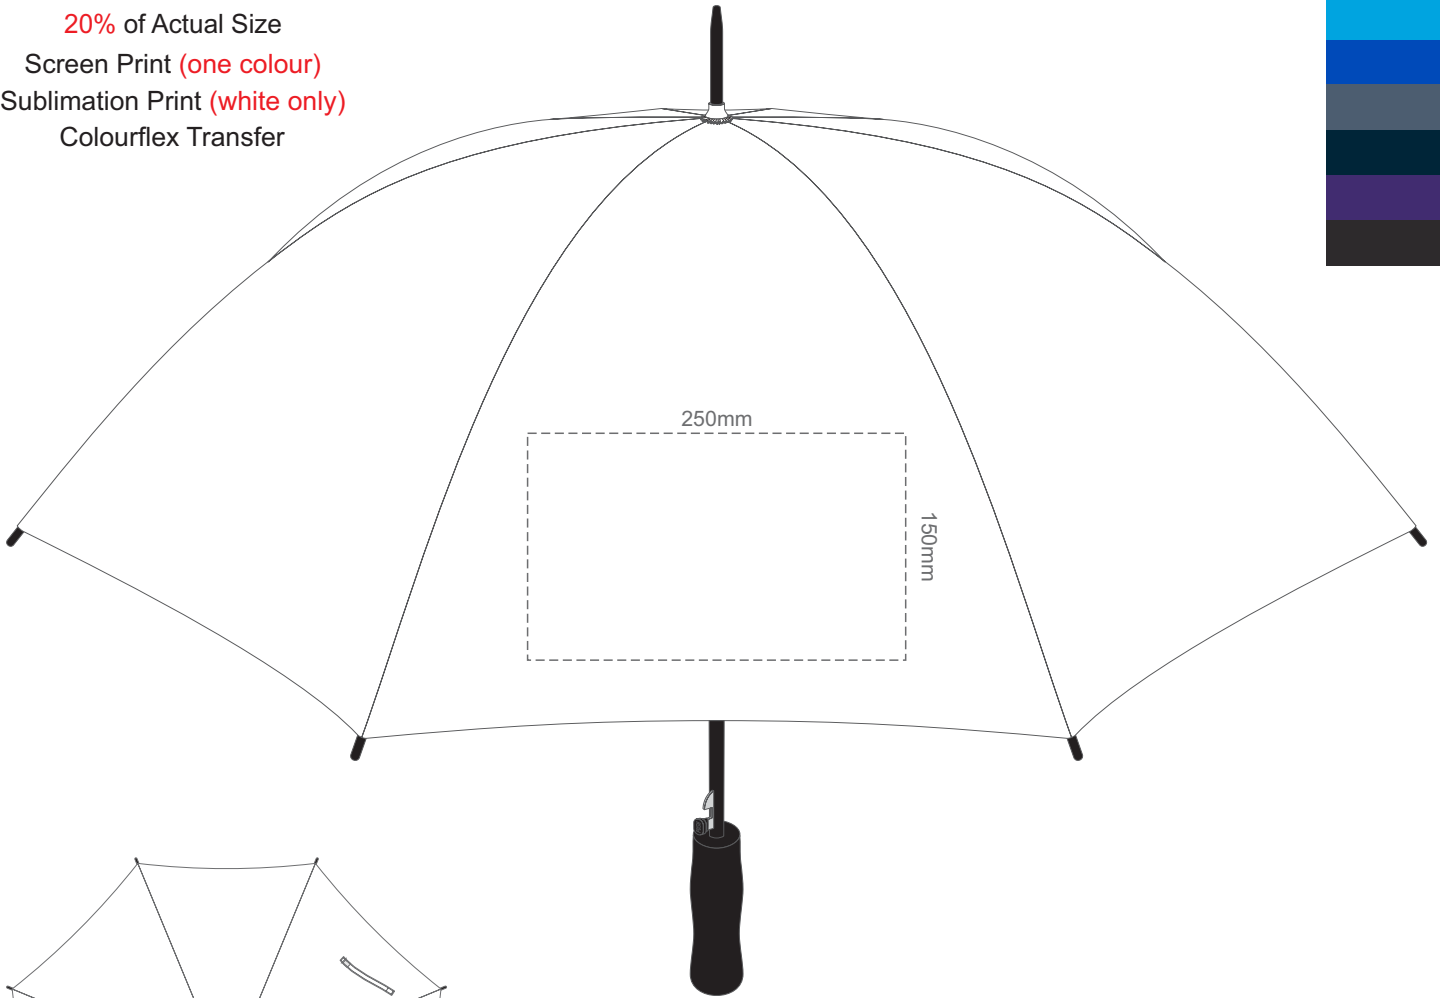

20% of Actual Size
Screen Print (one colour)
Sublimation Print (white only)
Colourflex Transfer

Top view at 5%
to indicate which
panel/s to be decorated.

All panels are printable except for the panel with tie.