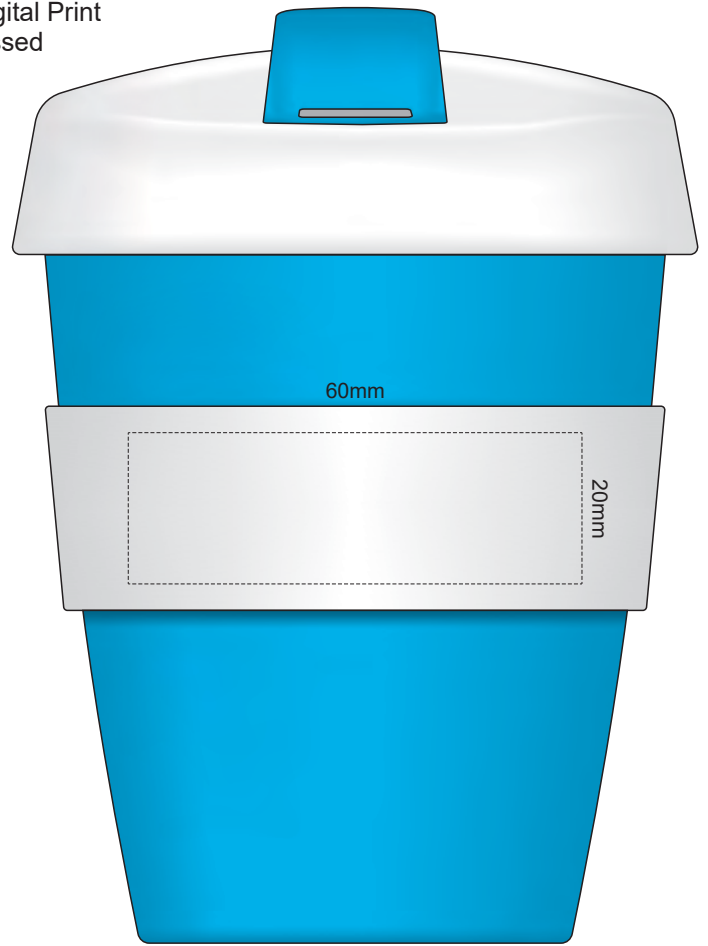

Flip colour	Lid colour	Band colour	Cup colour
Grey	Grey	Grey	White with X
White	White	White	White
Yellow	Yellow	Yellow	Yellow
Orange	Orange	Orange	Orange
Pink	Pink	Pink	Pink
Red	White with X	Red	Red
Light Green	Light Green	Light Green	Light Green
Green	Green	Green	Green
Cyan	White with X	Cyan	White with X
Blue	White with X	Blue	Blue
Dark Blue	White with X	Dark Blue	Dark Blue
Dark Purple	White with X	Dark Purple	White with X
Black	Black	Black	Black

100% of Actual Size
Silicone Digital Print
Debossed

SIDE 2