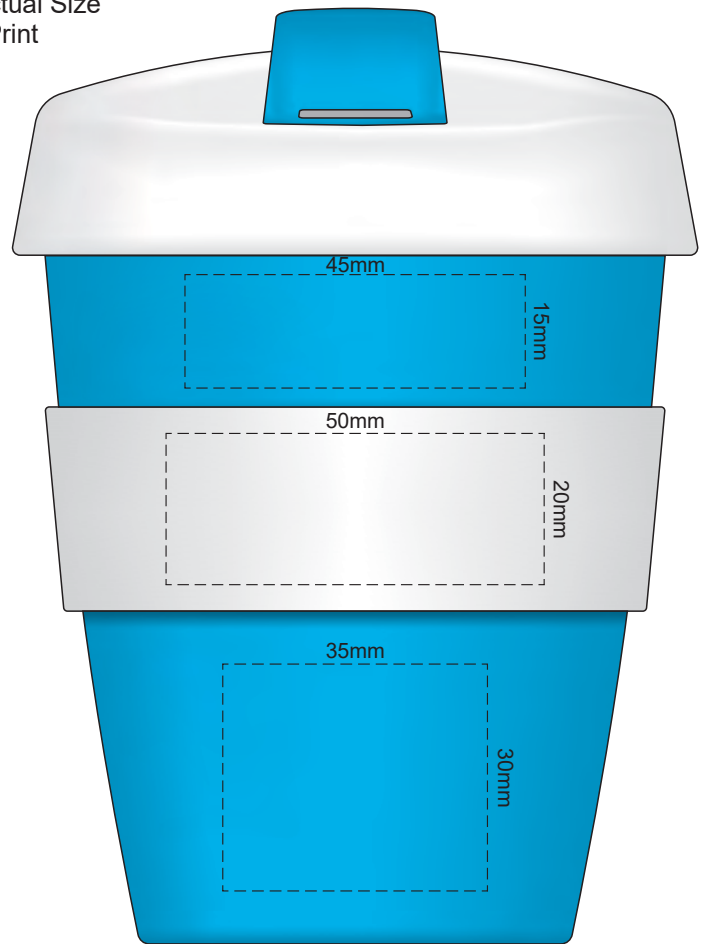

100% of Actual Size
Pad Print

Flip colour	Lid colour	Band colour	Cup colour
Grey	White	White	White
Yellow	White	White	White
Orange	White	White	White
Pink	White	White	White
Red	White	White	White
Light Green	White	White	White
Green	White	White	White
Cyan	White	White	White
Blue	White	White	White
Dark Blue	White	White	White
Purple	White	White	White
Black	White	White	White

100% of Actual Size
Pad Print

SIDE 1

SIDE 2

Flip colour	Lid colour	Band colour	Cup colour
			X
Yellow	Yellow	Yellow	Yellow
Orange	Orange	Orange	Orange
Pink	Pink	Pink	Pink
Red	X	Red	Red
Light Green	Light Green	Light Green	Light Green
Green	Green	Green	Green
Cyan	X	Cyan	X
Blue	X	Blue	Blue
Dark Blue	X	Dark Blue	Dark Blue
Purple	X	Purple	X
Grey	Grey	Grey	Grey

100% of Actual Size
Screen Print (one colour)

100% of Actual Size
Screen Print (one colour)
Double sided template front & back

170mm

Red Line = Exact opposites of the product
(centre artwork to the red line)

GIFT BOX SLEEVE

60% of Actual Size
Digital Print
393mm

Blue Line = The SIGNIFICANT PRINT AREA
(Keep all critical images & text within this box)
Black Line = Maximum print area
Pink Line = Bleed off to here
Red Line = Fold Line