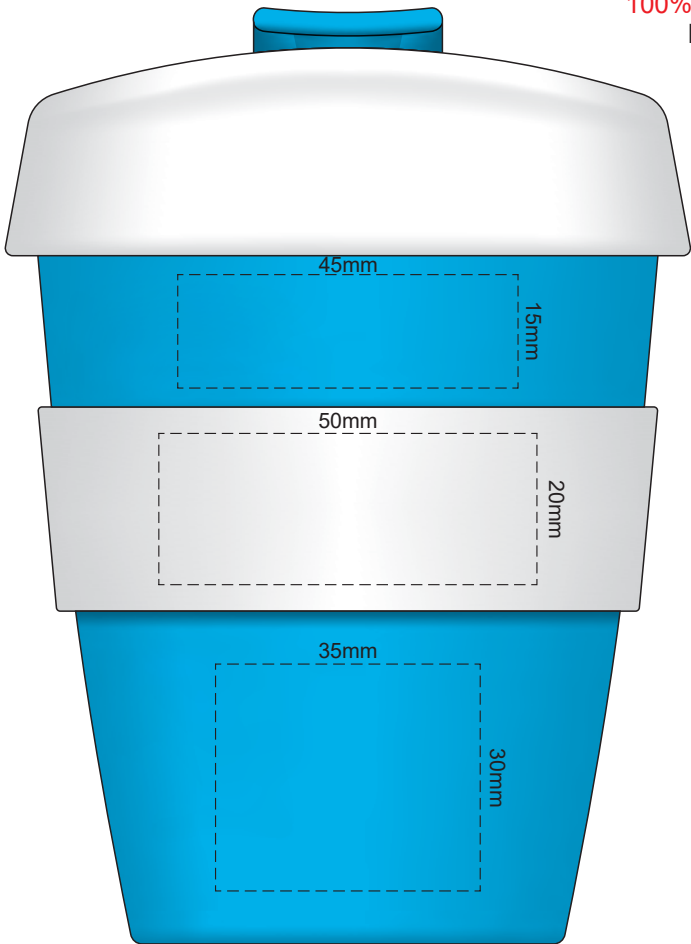

100% of Actual Size
Pad Print

Flip colour	Lid colour	Band colour	Cup colour
Grey	White	White	White
Yellow	White	White	White
Orange	White	White	White
Pink	White	White	White
Red	White	White	White
Light Green	White	White	White
Green	White	White	White
Cyan	White	White	White
Blue	White	White	White
Dark Blue	White	White	White
Purple	White	White	White
Black	White	White	White

100% of Actual Size
Pad Print

SIDE 1

SIDE 2

Flip colour	Lid colour	Band colour	Cup colour
			X
Yellow	Yellow	Yellow	Yellow
Orange	Orange	Orange	Orange
Pink	Pink	Pink	Pink
Red	X	Red	Red
Light Green	Light Green	Light Green	Light Green
Green	Green	Green	Green
Cyan	X	Cyan	X
Blue	X	Blue	Blue
Dark Blue	X	Dark Blue	Dark Blue
Purple	X	Purple	X
Grey	Grey	Grey	Grey

100% of Actual Size
Screen Print (one colour)

100% of Actual Size
Screen Print (one colour)
Double sided template front & back

170mm

Red Line = Exact opposites of the product
(centre artwork to the red line)

GIFT BOX SLEEVE

60% of Actual Size
Digital Print
393mm

Blue Line = The SIGNIFICANT PRINT AREA
(Keep all critical images & text within this box)
Black Line = Maximum print area
Pink Line = Bleed off to here
Red Line = Fold Line