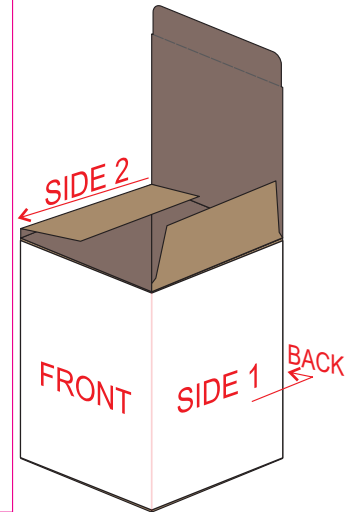

100% of Actual Size
Screen Print (one colour)

100% of Actual Size
Screen Print (one colour)
Double sided template front & back

170mm

Red Line = Exact opposites of the product
(centre artwork to the red line)

100% of Actual Size
Silicone Digital Print
Debossed

SIDE 1

SIDE 2

100% of Actual Size
Digital Packaging Print
FRONT

Artwork will be printed directly onto the product via CMYK printing (no white), colours will not be vibrant due to white ink not being available for this process.

GIFT BOX SLEEVE

60% of Actual Size
Digital Print
393mm

Blue Line = The SIGNIFICANT PRINT AREA
(Keep all critical images & text within this box)
Black Line = Maximum print area
Pink Line = Bleed off to here
Red Line = Fold Line