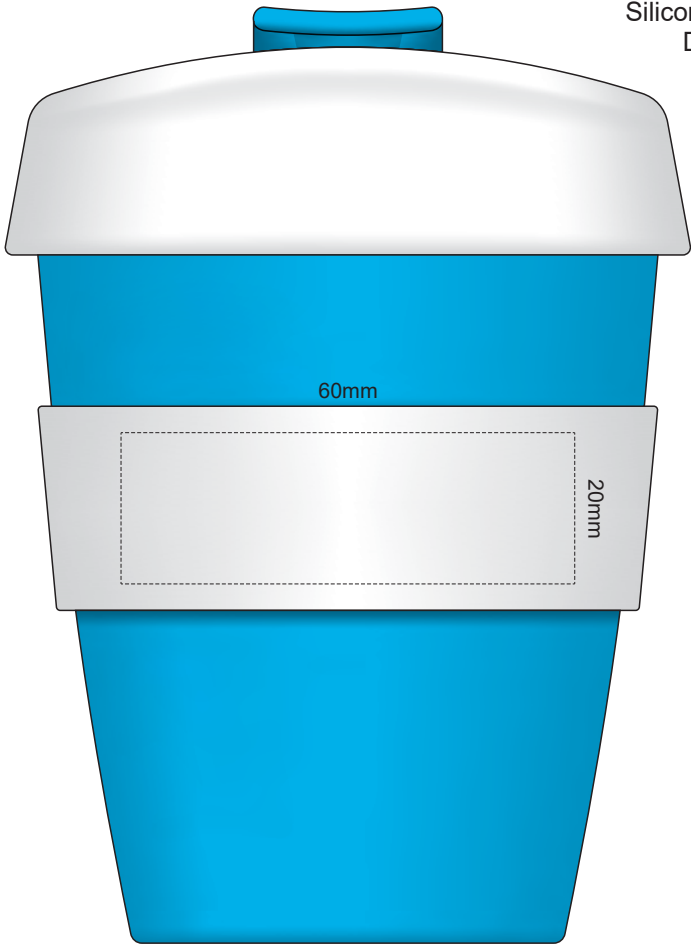

Flip colour	Lid colour	Band colour	Cup colour
Grey	Grey	Grey	White with X
White	White	White	White
Yellow	Yellow	Yellow	Yellow
Orange	Orange	Orange	Orange
Pink	Pink	Pink	Pink
Red	White with X	Red	Red
Light Green	Light Green	Light Green	Light Green
Green	Green	Green	Green
Cyan	White with X	Cyan	White with X
Blue	White with X	Blue	Blue
Dark Blue	White with X	Dark Blue	Dark Blue
Dark Purple	White with X	Dark Purple	White with X
Black	Black	Black	Black

100% of Actual Size
Silicone Digital Print
Debossed

SIDE 1