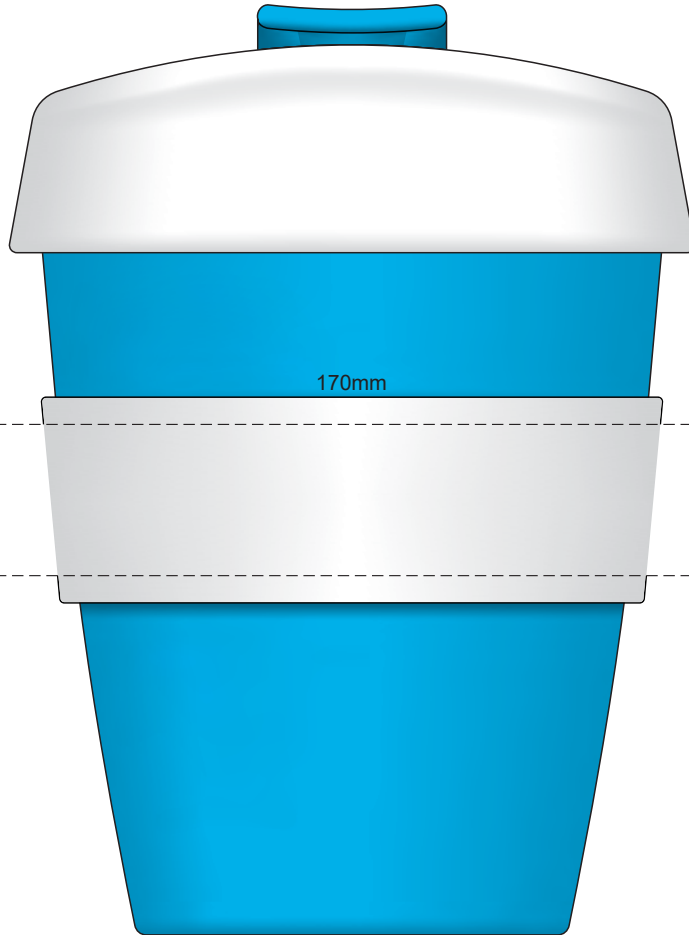

100% of Actual Size
Pad Print

Flip colour	Lid colour	Band colour	Cup colour
Grey	White	White	White
Yellow	White	White	White
Orange	White	White	White
Pink	White	White	White
Red	White	White	White
Light Green	White	White	White
Green	White	White	White
Cyan	White	White	White
Blue	White	White	White
Dark Blue	White	White	White
Purple	White	White	White
Black	White	White	White

100% of Actual Size
Pad Print

SIDE 1

SIDE 2

Flip colour	Lid colour	Band colour	Cup colour
			X
Yellow	Yellow	Yellow	Yellow
Orange	Orange	Orange	Orange
Pink	Pink	Pink	Pink
Red	X	Red	Red
Light Green	Light Green	Light Green	Light Green
Green	Green	Green	Green
Cyan	X	Cyan	X
Blue	X	Blue	Blue
Dark Blue	X	Dark Blue	Dark Blue
Purple	X	Purple	X
Grey	Grey	Grey	Grey

100% of Actual Size
Screen Print (one colour)

100% of Actual Size
Screen Print (one colour)
Double sided template front & back

170mm

Red Line = Exact opposites of the product
(centre artwork to the red line)

GIFT BOX SLEEVE

60% of Actual Size
Digital Print
393mm

Blue Line = The SIGNIFICANT PRINT AREA
(Keep all critical images & text within this box)
Black Line = Maximum print area
Pink Line = Bleed off to here
Red Line = Fold Line