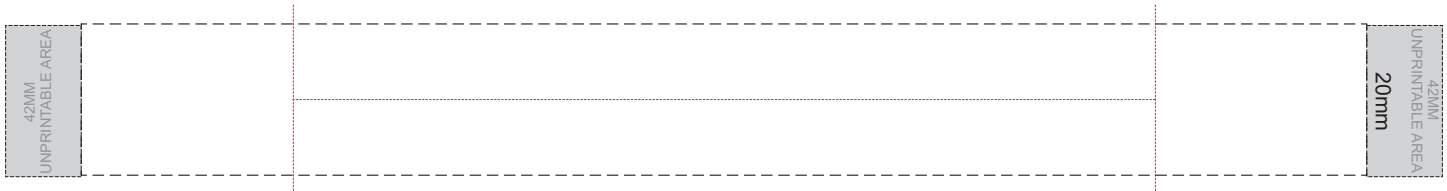

100% of Actual Size
Pad Print

Flip colour	Lid colour	Band colour	Cup colour
Grey	White	White	White
Yellow	White	White	White
Orange	White	White	White
Pink	White	White	White
Red	White	White	White
Light Green	White	White	White
Green	White	White	White
Cyan	White	White	White
Blue	White	White	White
Dark Blue	White	White	White
Purple	White	White	White
Black	White	White	White

100% of Actual Size
Pad Print

SIDE 1

SIDE 2

Flip colour	Lid colour	Band colour	Cup colour
			X
Yellow	Yellow	Yellow	Yellow
Orange	Orange	Orange	Orange
Pink	Pink	Pink	Pink
Red	X	Red	Red
Light Green	Light Green	Light Green	Light Green
Green	Green	Green	Green
Cyan	X	Cyan	X
Blue	X	Blue	Blue
Dark Blue	X	Dark Blue	Dark Blue
Purple	X	Purple	X
Grey	Grey	Grey	Grey

100% of Actual Size
Screen Print (one colour)

100% of Actual Size
Screen Print (one colour)
Double sided template front & back

170mm

Red Line = Exact opposites of the product
(centre artwork to the red line)

GIFT BOX SLEEVE

60% of Actual Size
Digital Print
393mm

Blue Line = The SIGNIFICANT PRINT AREA
(Keep all critical images & text within this box)
Black Line = Maximum print area
Pink Line = Bleed off to here
Red Line = Fold Line