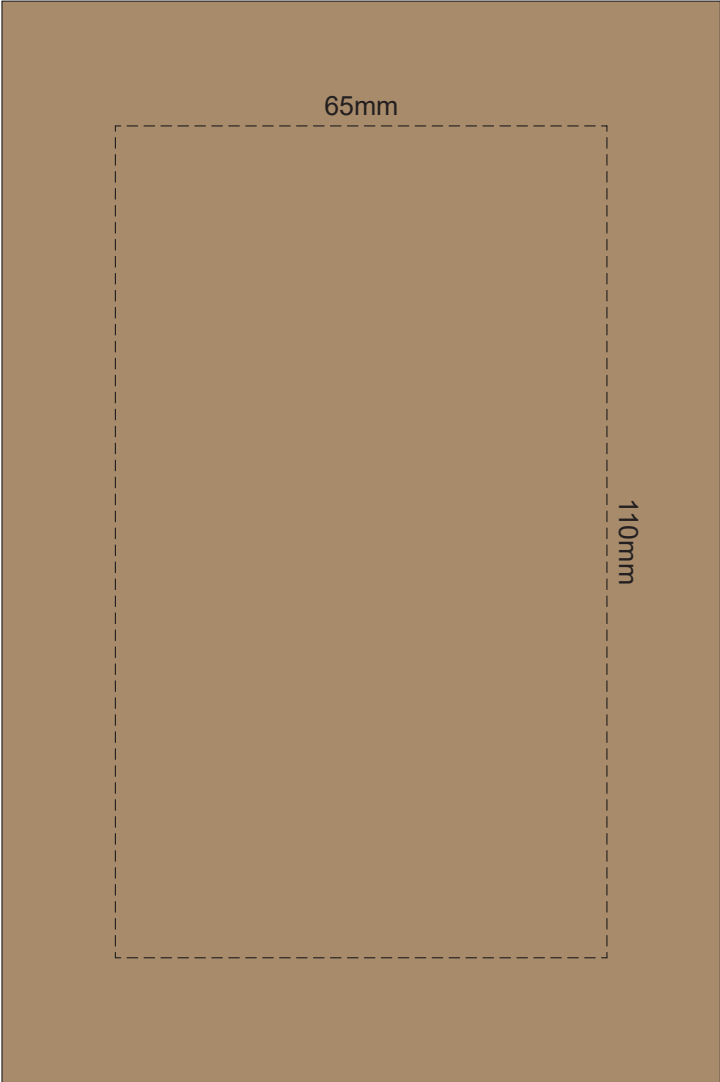

100% of Actual Size
Pad Print

SIDE 1

SIDE 2

Flip colour	Lid colour	Band colour	Cup colour
			X
Yellow	Yellow	Yellow	Yellow
Orange	Orange	Orange	Orange
Pink	Pink	Pink	Pink
Red	X	Red	Red
Light Green	Light Green	Light Green	Light Green
Green	Green	Green	Green
Cyan	X	Cyan	X
Blue	X	Blue	Blue
Dark Blue	X	Dark Blue	Dark Blue
Purple	X	Purple	X
Grey	Grey	Grey	Grey

100% of Actual Size
Screen Print (one colour)

100% of Actual Size
Screen Print (one colour)
Double sided template front & back

170mm

Red Line = Exact opposites of the product
(centre artwork to the red line)

100% of Actual Size
Silicone Digital Print
Debossed

SIDE 1

SIDE 2

100% of Actual Size
Digital Packaging Print
FRONT

Artwork will be printed directly onto the product via CMYK printing (no white), colours will not be vibrant due to white ink not being available for this process.

GIFT BOX SLEEVE

60% of Actual Size
Digital Print
393mm

Blue Line = The SIGNIFICANT PRINT AREA
(Keep all critical images & text within this box)
Black Line = Maximum print area
Pink Line = Bleed off to here
Red Line = Fold Line