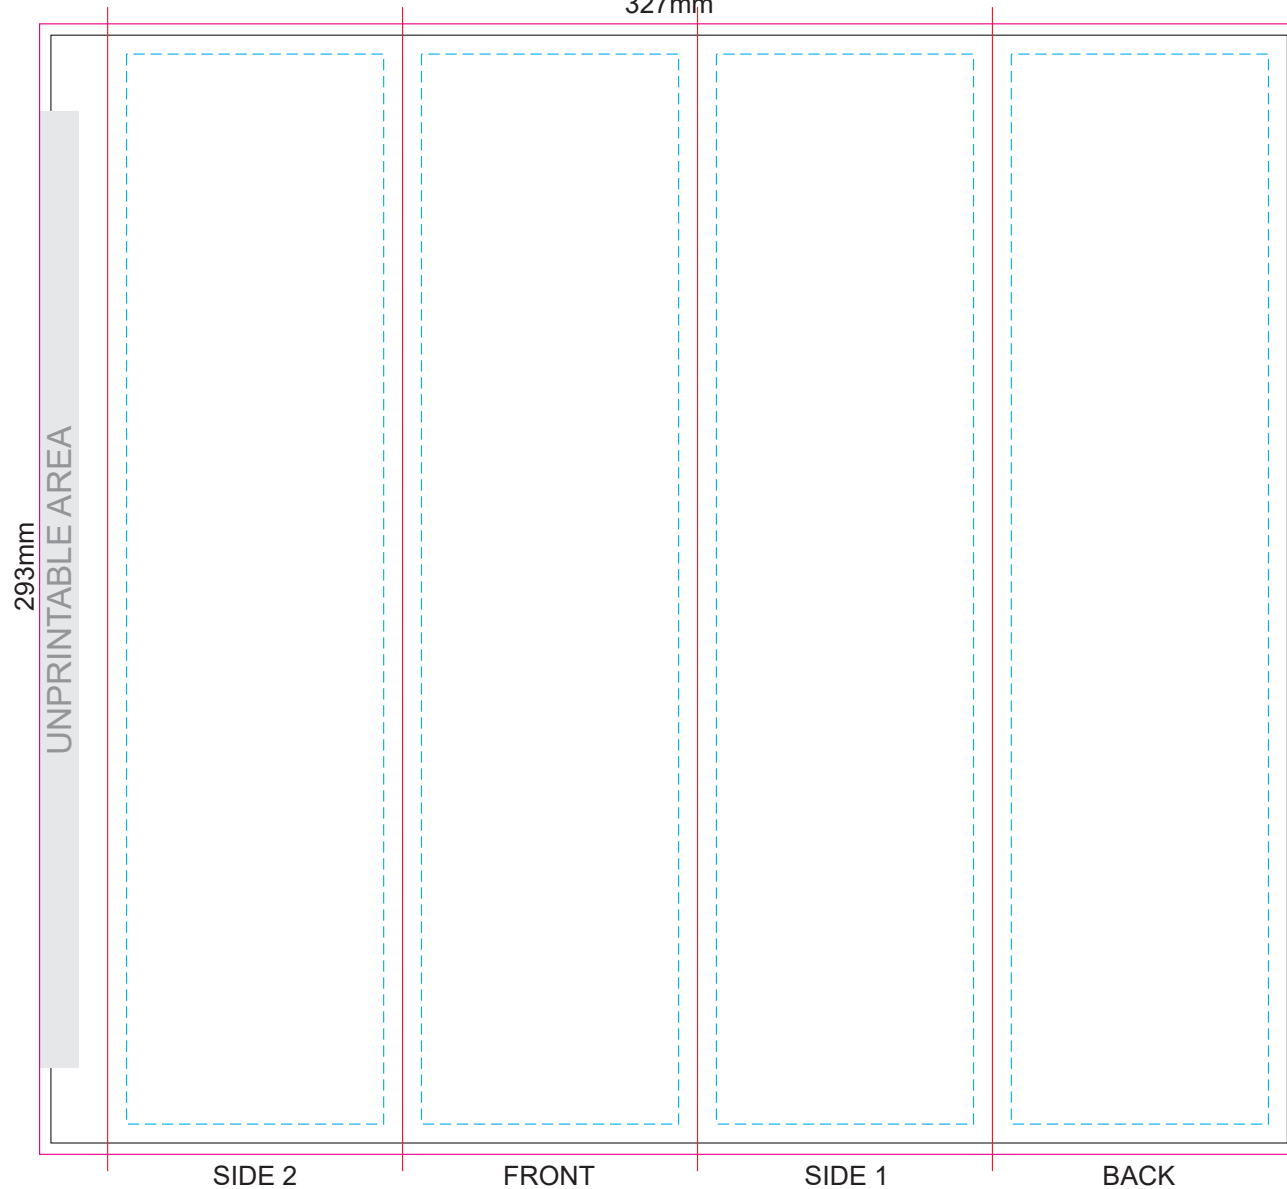

100% of Actual Size
Pad Print

100% of Actual Size
Pad Print

70% of Actual Size
Screen Print

Red Line = Exact opposites of the product
(centre artwork to the red line)

70% of Actual Size
Rotary Digital
(Gloss Finish)

227mm

Approximately 1mm unprintable area

Approximately 1mm unprintable area
160mm

Red Line = Exact opposites of the product
(centre artwork to the red line)

GIFT BOX SLEEVE

50% of Actual Size

Digital Print

327mm

Blue Line = The SIGNIFICANT PRINT AREA
(Keep all critical images & text within this box)

Black Line = Maximum print area

Pink Line = Bleed off to here

Red Line = Fold Line