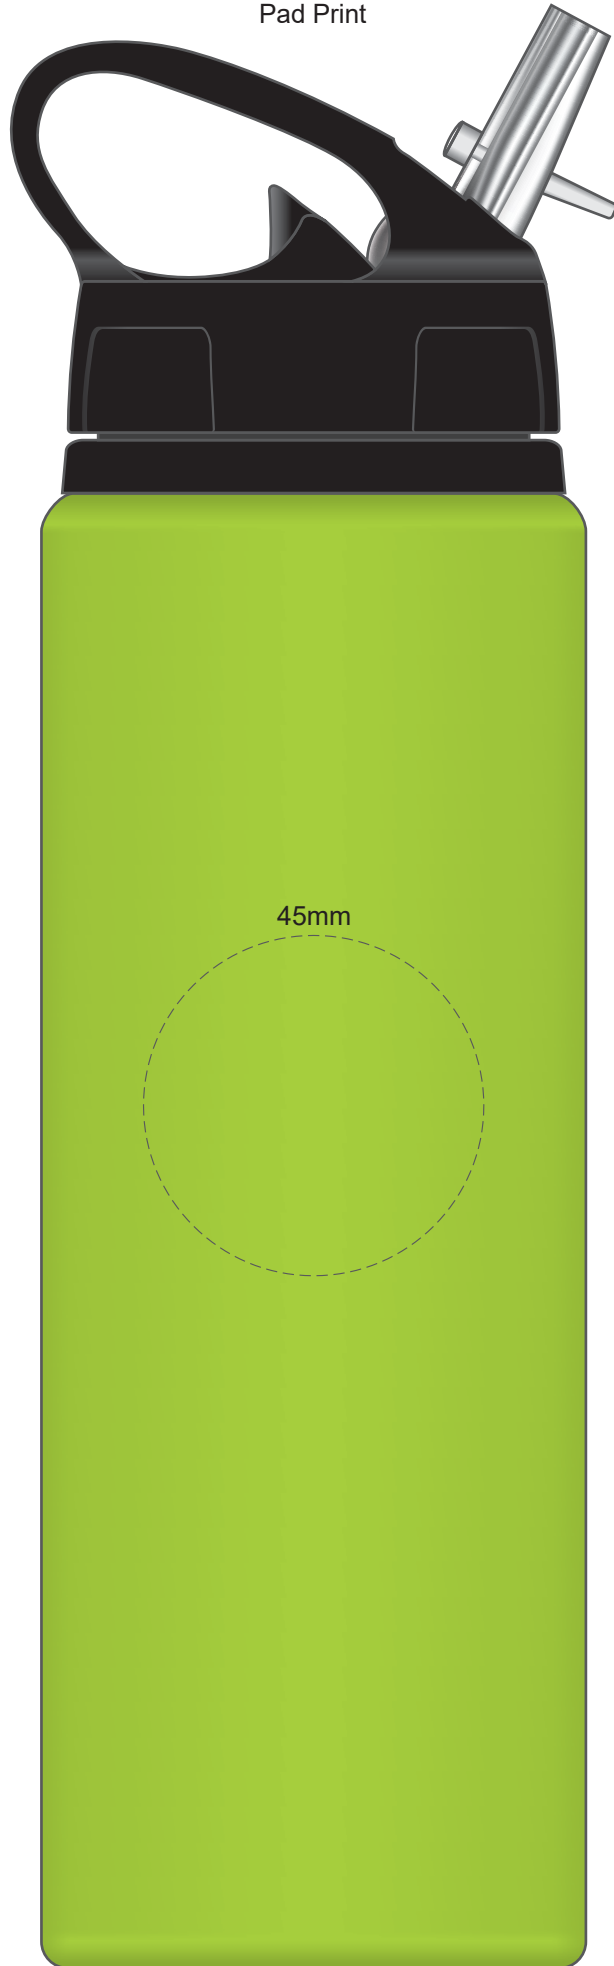

100% of Actual Size
Pad Print

100% of Actual Size
Pad Print

70% of Actual Size
Screen Print

Red Line = Exact opposites of the product
(centre artwork to the red line)

70% of Actual Size
Rotary Digital
(Gloss Finish)

227mm

Approximately 1mm unprintable area

Approximately 1mm unprintable area
160mm

Red Line = Exact opposites of the product
(centre artwork to the red line)

GIFT BOX SLEEVE

50% of Actual Size

Digital Print

327mm

Blue Line = The SIGNIFICANT PRINT AREA
(Keep all critical images & text within this box)

Black Line = Maximum print area

Pink Line = Bleed off to here

Red Line = Fold Line