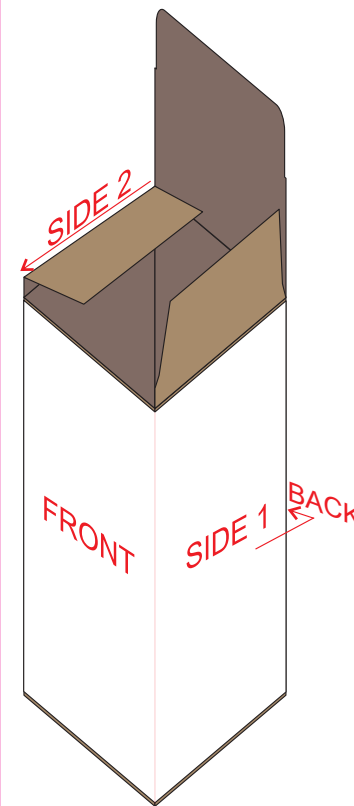

100% of Actual Size
Pad Print

100% of Actual Size
Pad Print

70% of Actual Size
Screen Print

Red Line = Exact opposites of the product
(centre artwork to the red line)

70% of Actual Size
Rotary Digital
(Gloss Finish)

227mm

Approximately 1mm unprintable area

Approximately 1mm unprintable area
160mm

Red Line = Exact opposites of the product
(centre artwork to the red line)

GIFT BOX SLEEVE

50% of Actual Size

Digital Print

327mm

Blue Line = The SIGNIFICANT PRINT AREA
(Keep all critical images & text within this box)

Black Line = Maximum print area

Pink Line = Bleed off to here

Red Line = Fold Line