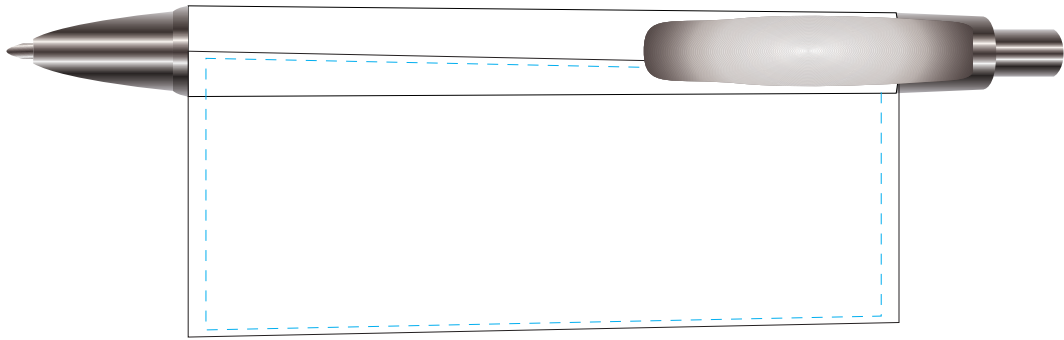

Actual Size: 100% when viewed on A4 paper

**Blue Line = The SIGNIFICANT PRINT AREA**  
(Keep all critical images & text within this box)  
**Black Line = Maximum print area**  
**Pink Line = Bleed off to here**