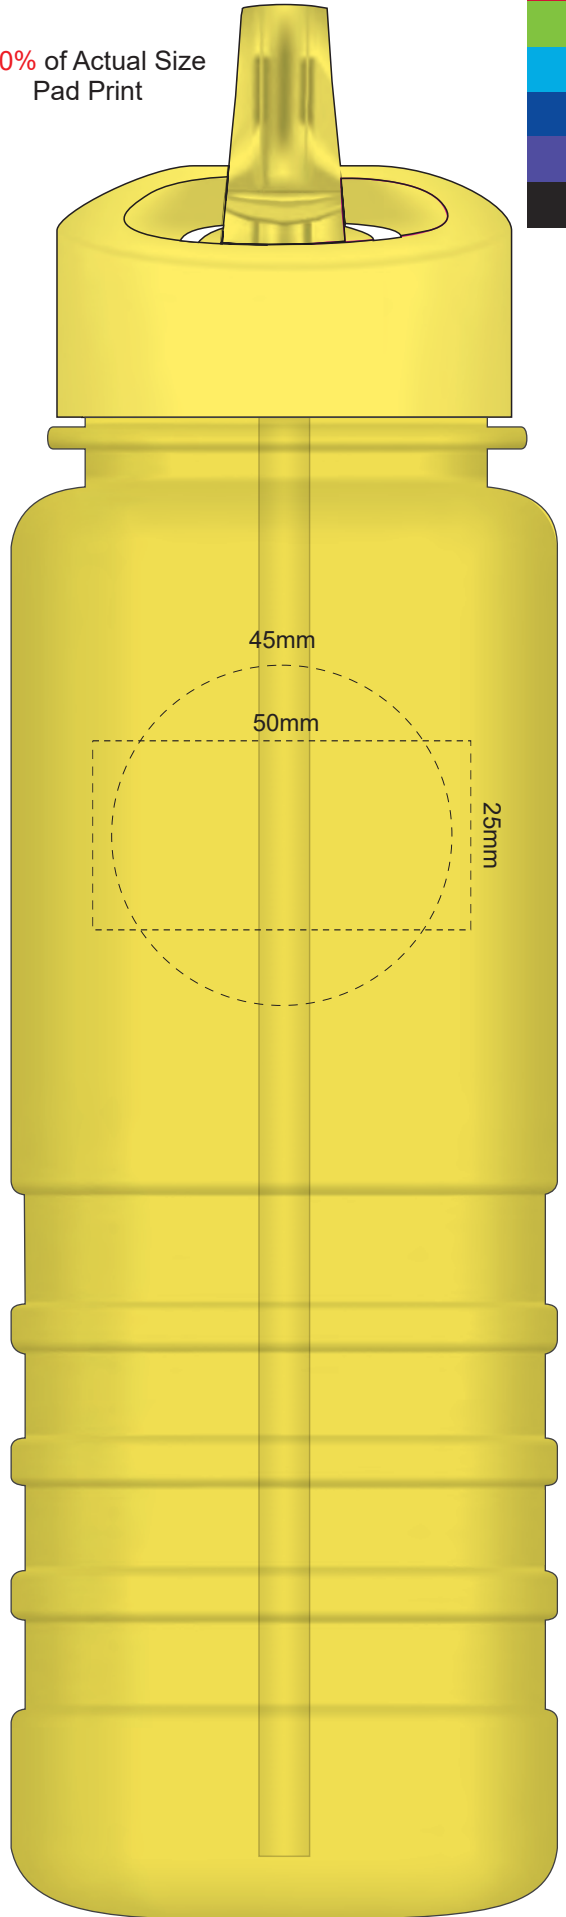

100% of Actual Size  
Pad Print

100% of Actual Size  
Pad Print

70% of Actual Size  
Screen Print

Red Line = Exact opposites of the product  
(centre artwork to the red line)

70% of Actual Size  
Rotary Digital  
(Gloss Finish)

Red Line = Exact opposites of the product  
(centre artwork to the red line)