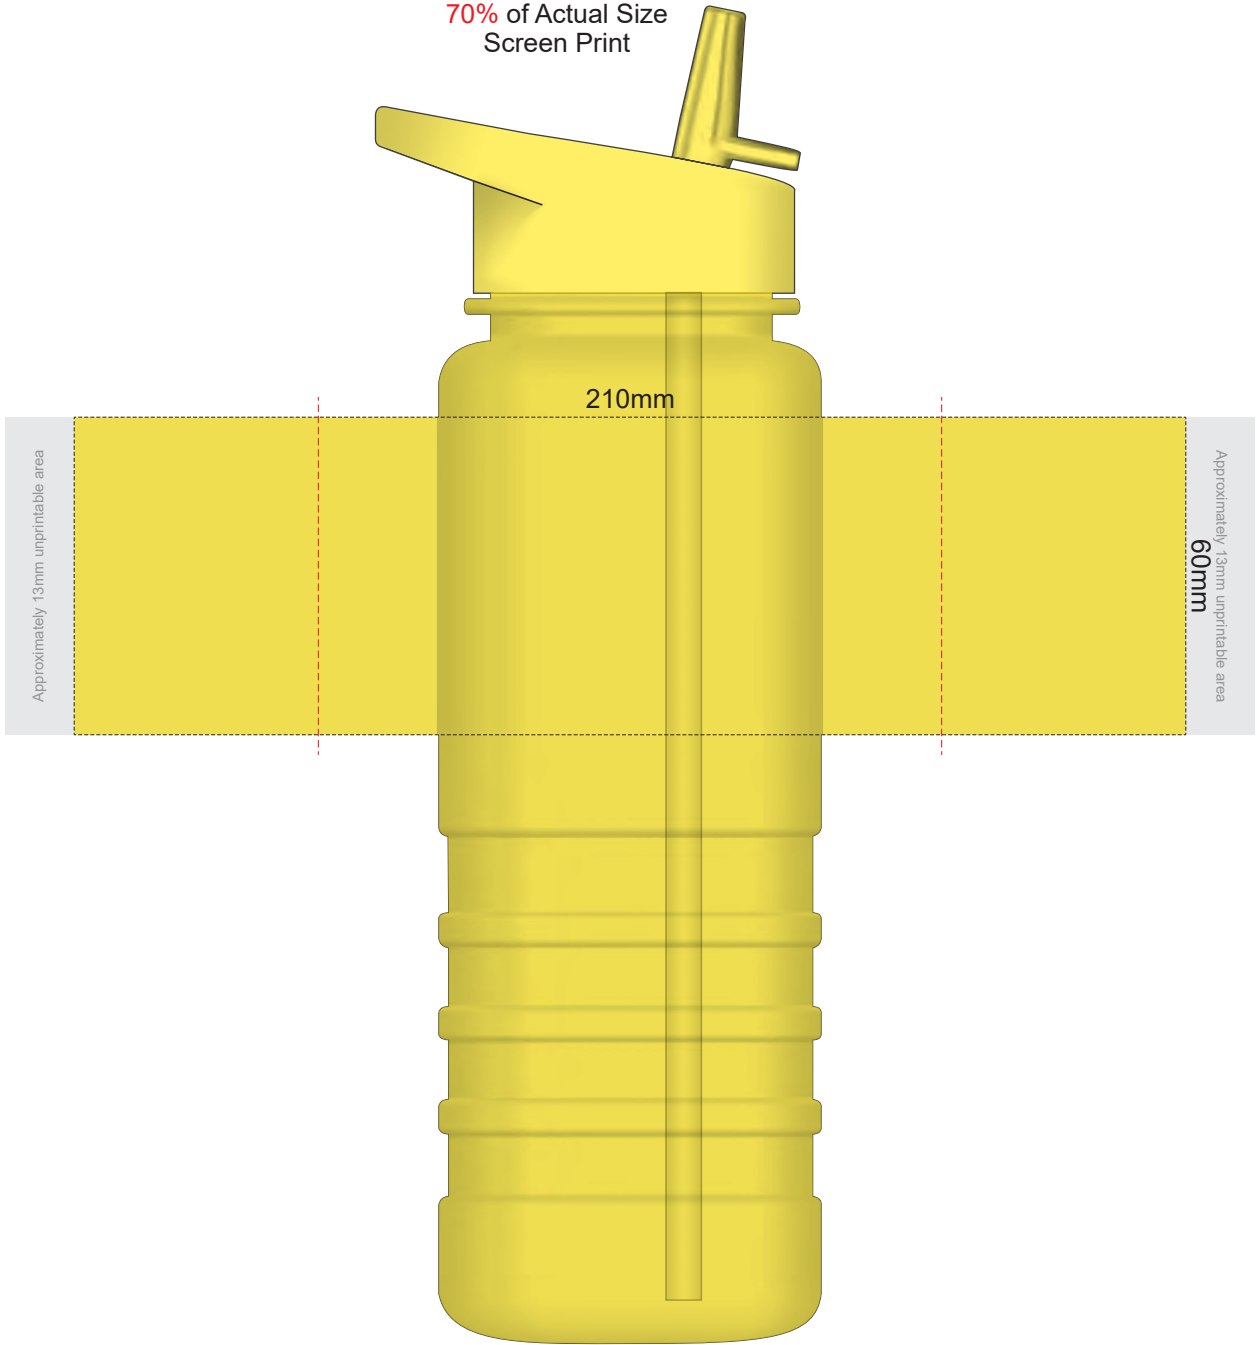

100% of Actual Size  
Pad Print

100% of Actual Size  
Pad Print

70% of Actual Size  
Screen Print

Red Line = Exact opposites of the product  
(centre artwork to the red line)

70% of Actual Size  
Rotary Digital  
(Gloss Finish)

Red Line = Exact opposites of the product  
(centre artwork to the red line)