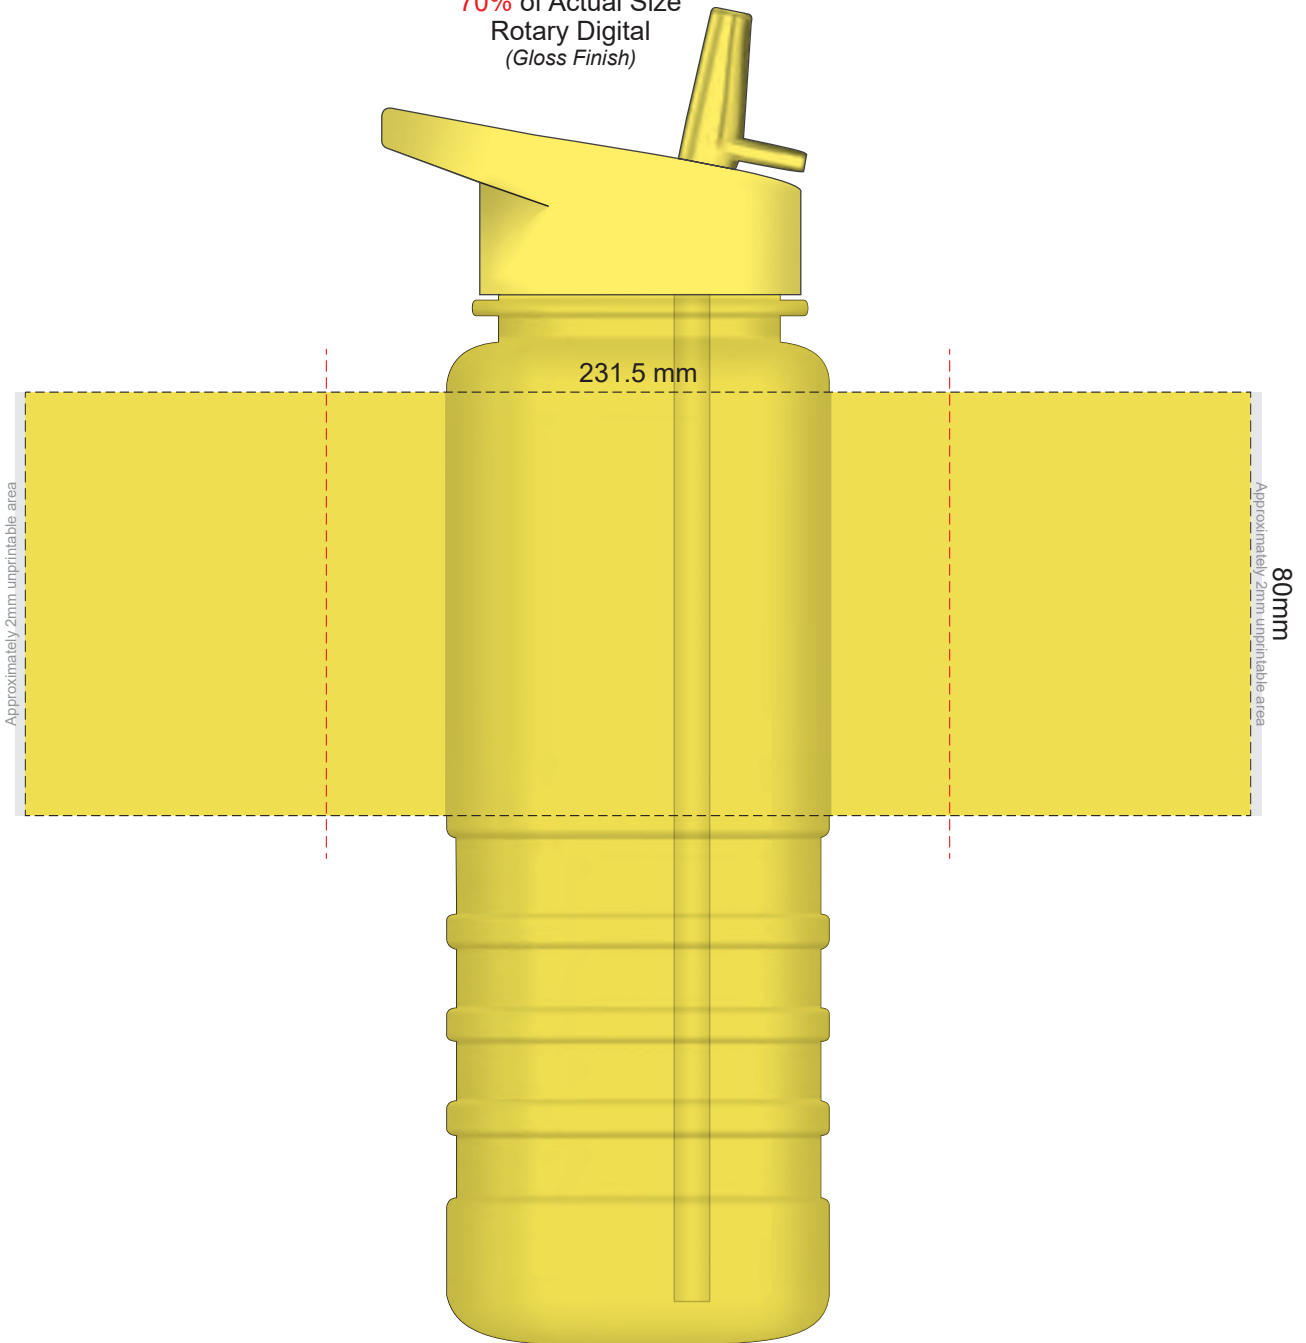

100% of Actual Size  
Pad Print

100% of Actual Size  
Pad Print

70% of Actual Size  
Screen Print

Red Line = Exact opposites of the product  
(centre artwork to the red line)

70% of Actual Size  
Rotary Digital  
(Gloss Finish)

Red Line = Exact opposites of the product  
(centre artwork to the red line)