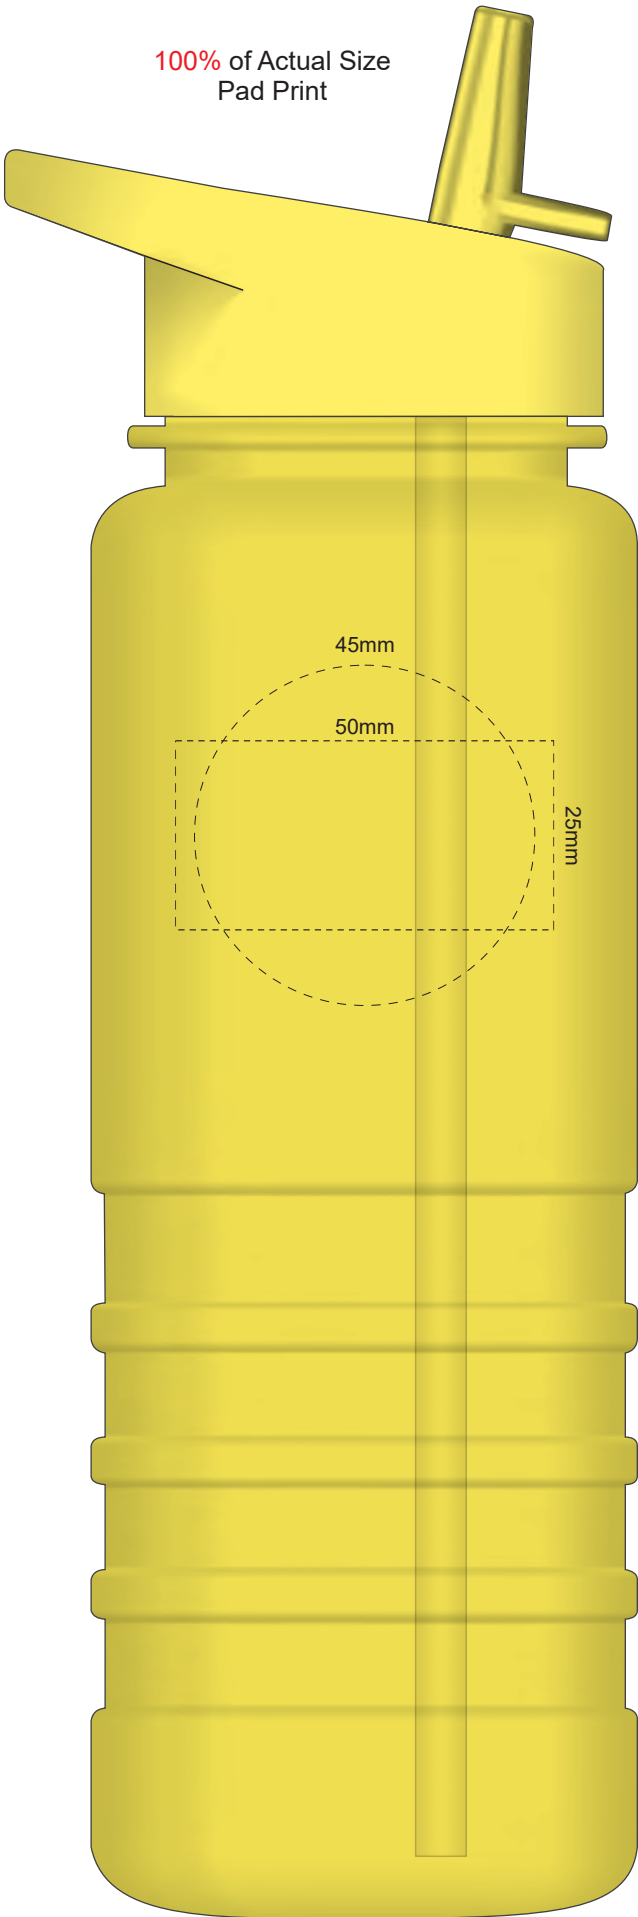

100% of Actual Size  
Pad Print

100% of Actual Size  
Pad Print

70% of Actual Size  
Screen Print

Red Line = Exact opposites of the product  
(centre artwork to the red line)

70% of Actual Size  
Rotary Digital  
(Gloss Finish)

Red Line = Exact opposites of the product  
(centre artwork to the red line)