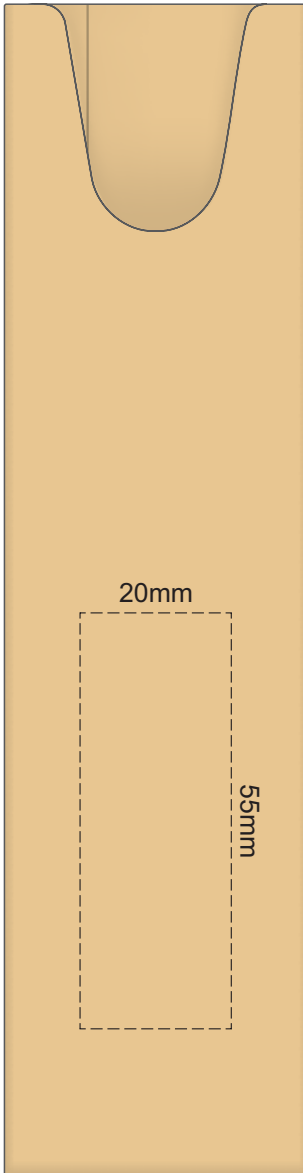

100% of Actual Size
Pad Print

100% of Actual Size
Pad Print

100% of Actual Size
Direct Digital

100% of Actual Size
Direct Digital

100% of Actual Size
Pad Print (one side only)

100% of Actual Size
Digital Packaging Print
(one side only)

Digital Print is only available for natural option
Artwork will be printed directly onto the product via CMYK printing (no white),
colours will not be vibrant due to white ink not being available for this process.