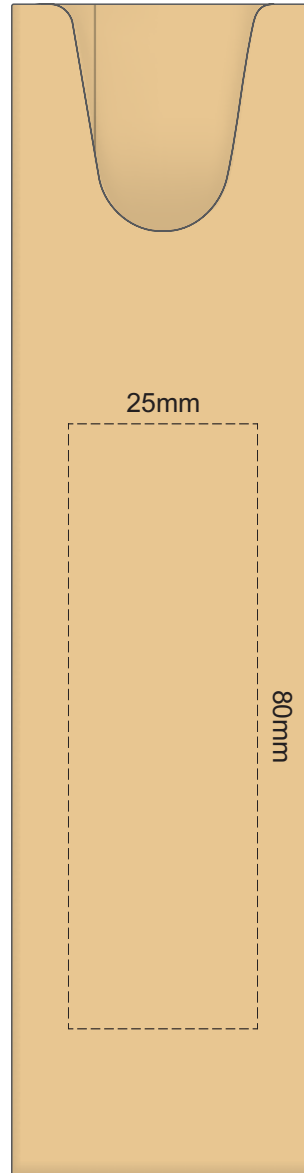

100% of Actual Size
Pad Print

100% of Actual Size
Pad Print

100% of Actual Size
Direct Digital

100% of Actual Size
Direct Digital

100% of Actual Size
Pad Print (one side only)

100% of Actual Size
Digital Packaging Print
(one side only)

Digital Print is only available for natural option
Artwork will be printed directly onto the product via CMYK printing (no white),
colours will not be vibrant due to white ink not being available for this process.