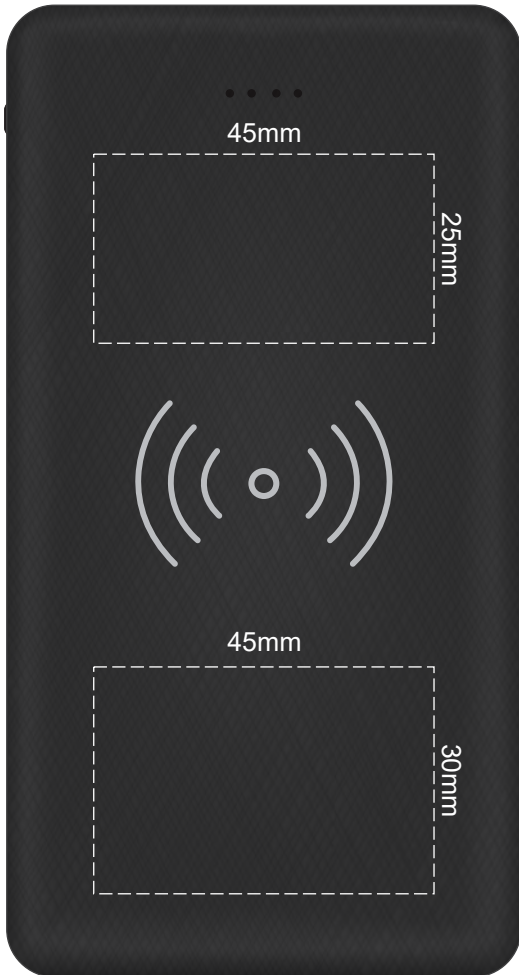

100% of Actual Size
Pad Print

PRINT AREA

100% of Actual Size
Pad Print

BACK

wireless function is not applicable

100% of Actual Size
Direct Digital FRONT

PRINT AREA

100% of Actual Size
Direct Digital BACK

BACK

wireless function is not applicable

100% of Actual Size
Pad Print