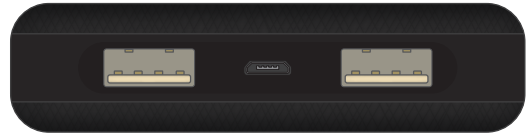

100% of Actual Size
Pad Print

PRINT AREA

100% of Actual Size
Pad Print

BACK

wireless function is not applicable

100% of Actual Size
Direct Digital FRONT

PRINT AREA

100% of Actual Size
Direct Digital BACK

BACK

wireless function is not applicable

100% of Actual Size
Pad Print