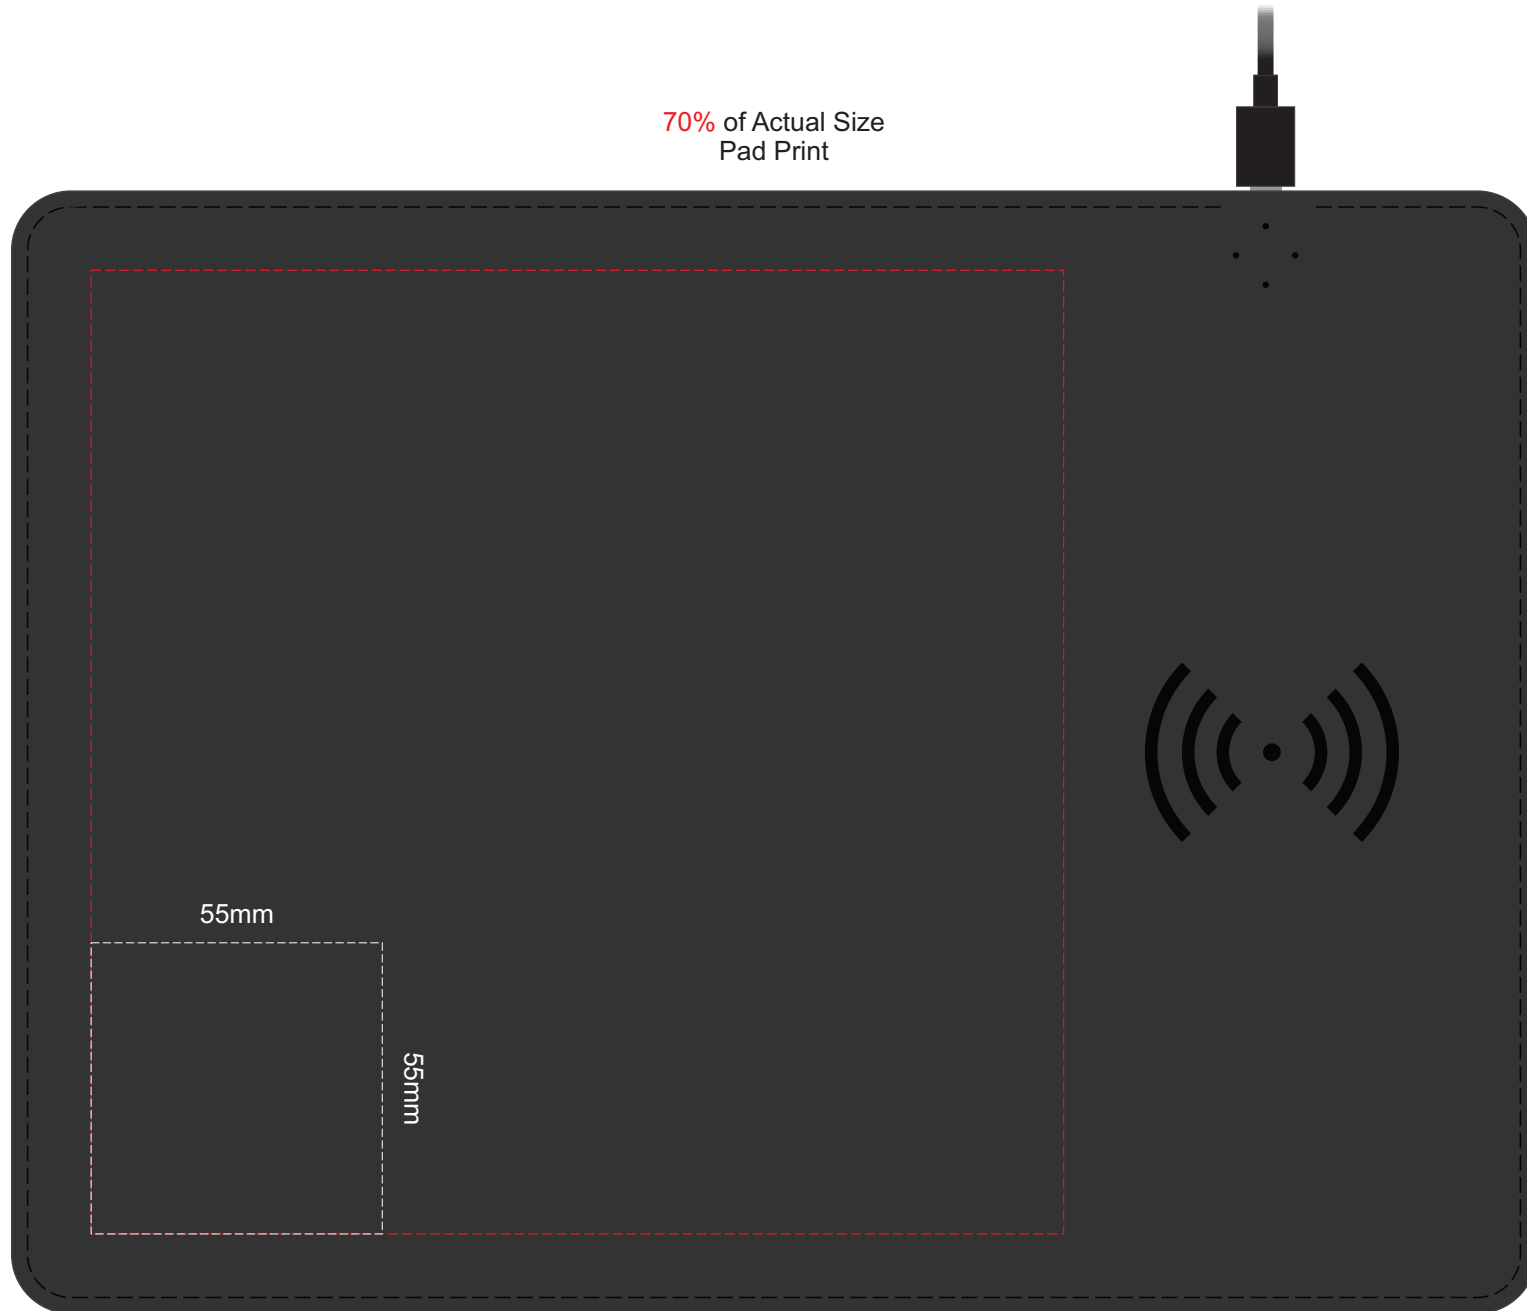

70% of Actual Size  
Pad Print

Branding area can be moved anywhere within the red line

70% of Actual Size  
Screen Print (one colour)

258mm

185mm

70% of Actual Size  
Direct Digital

Branding area can be moved anywhere within the red line

70% of Actual Size  
Debossing

Branding area can be moved anywhere within the red line