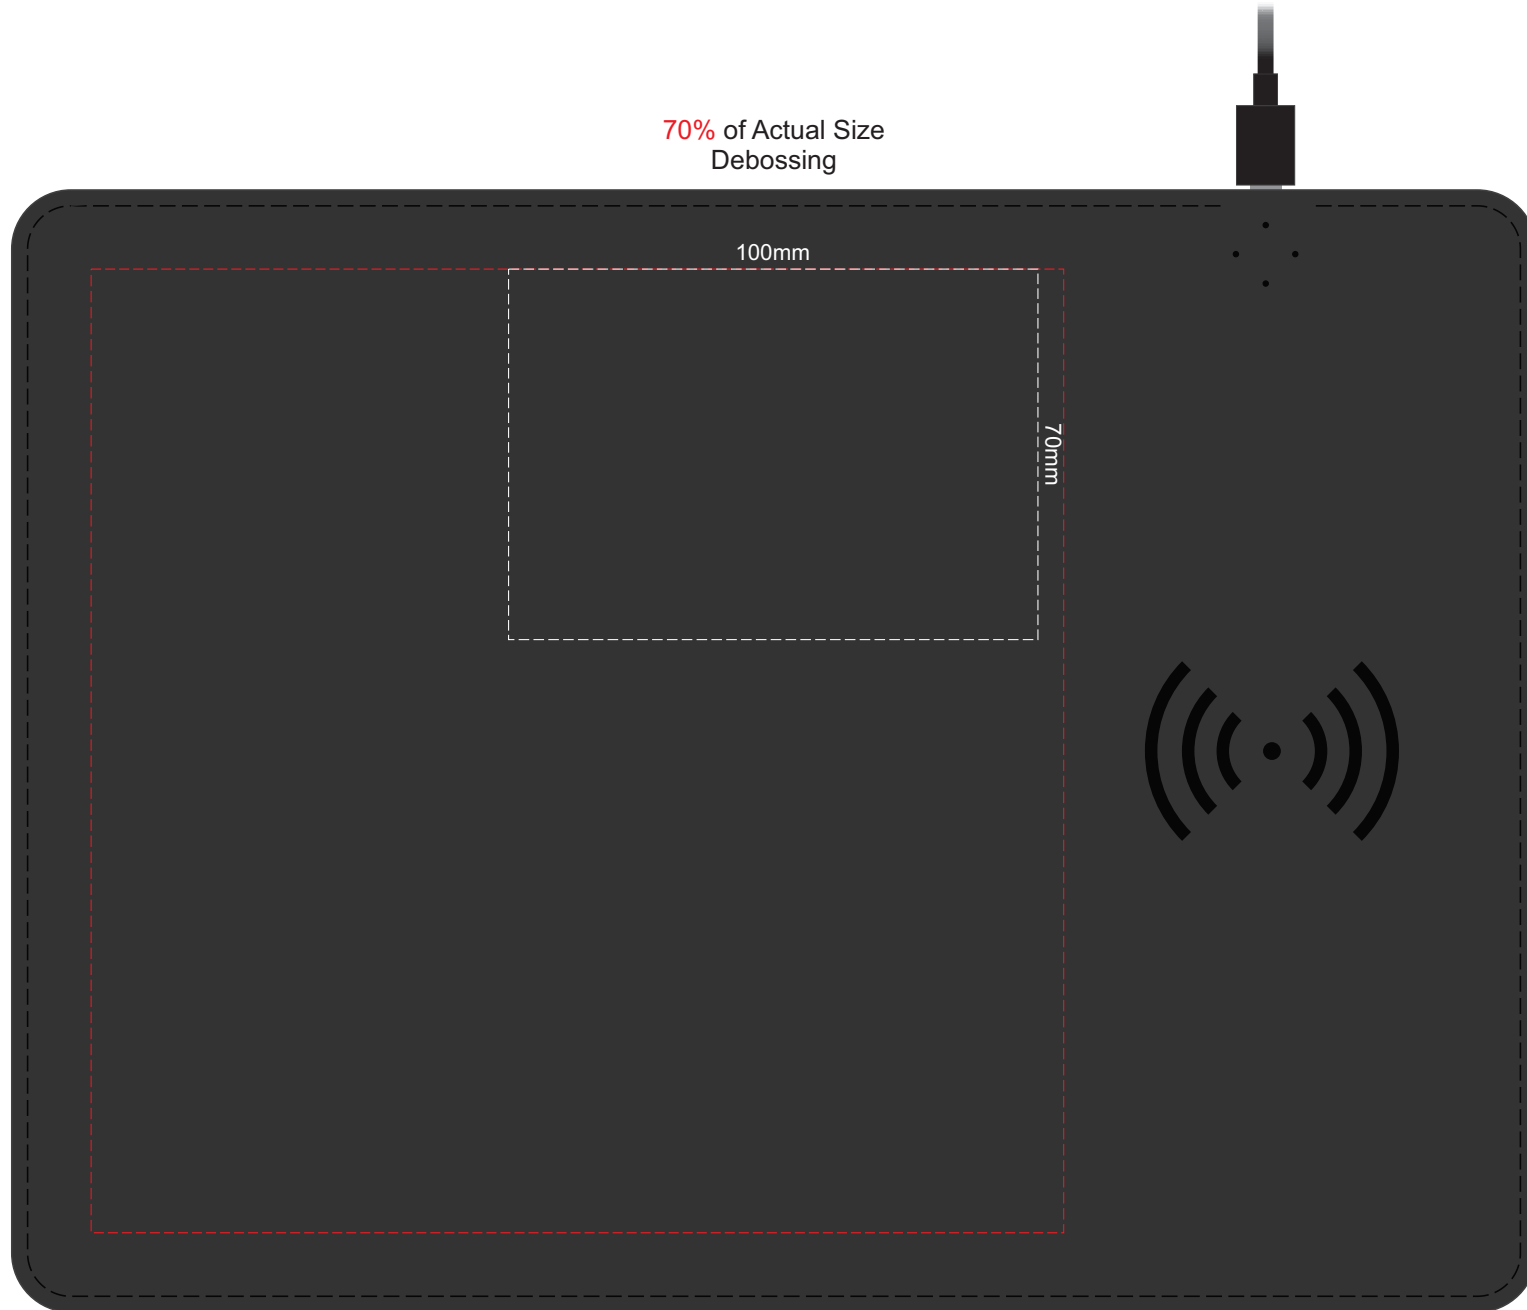

70% of Actual Size  
Pad Print

Branding area can be moved anywhere within the red line

70% of Actual Size  
Screen Print (one colour)

258mm

185mm

70% of Actual Size  
Direct Digital

Branding area can be moved anywhere within the red line

70% of Actual Size  
Debossing

Branding area can be moved anywhere within the red line