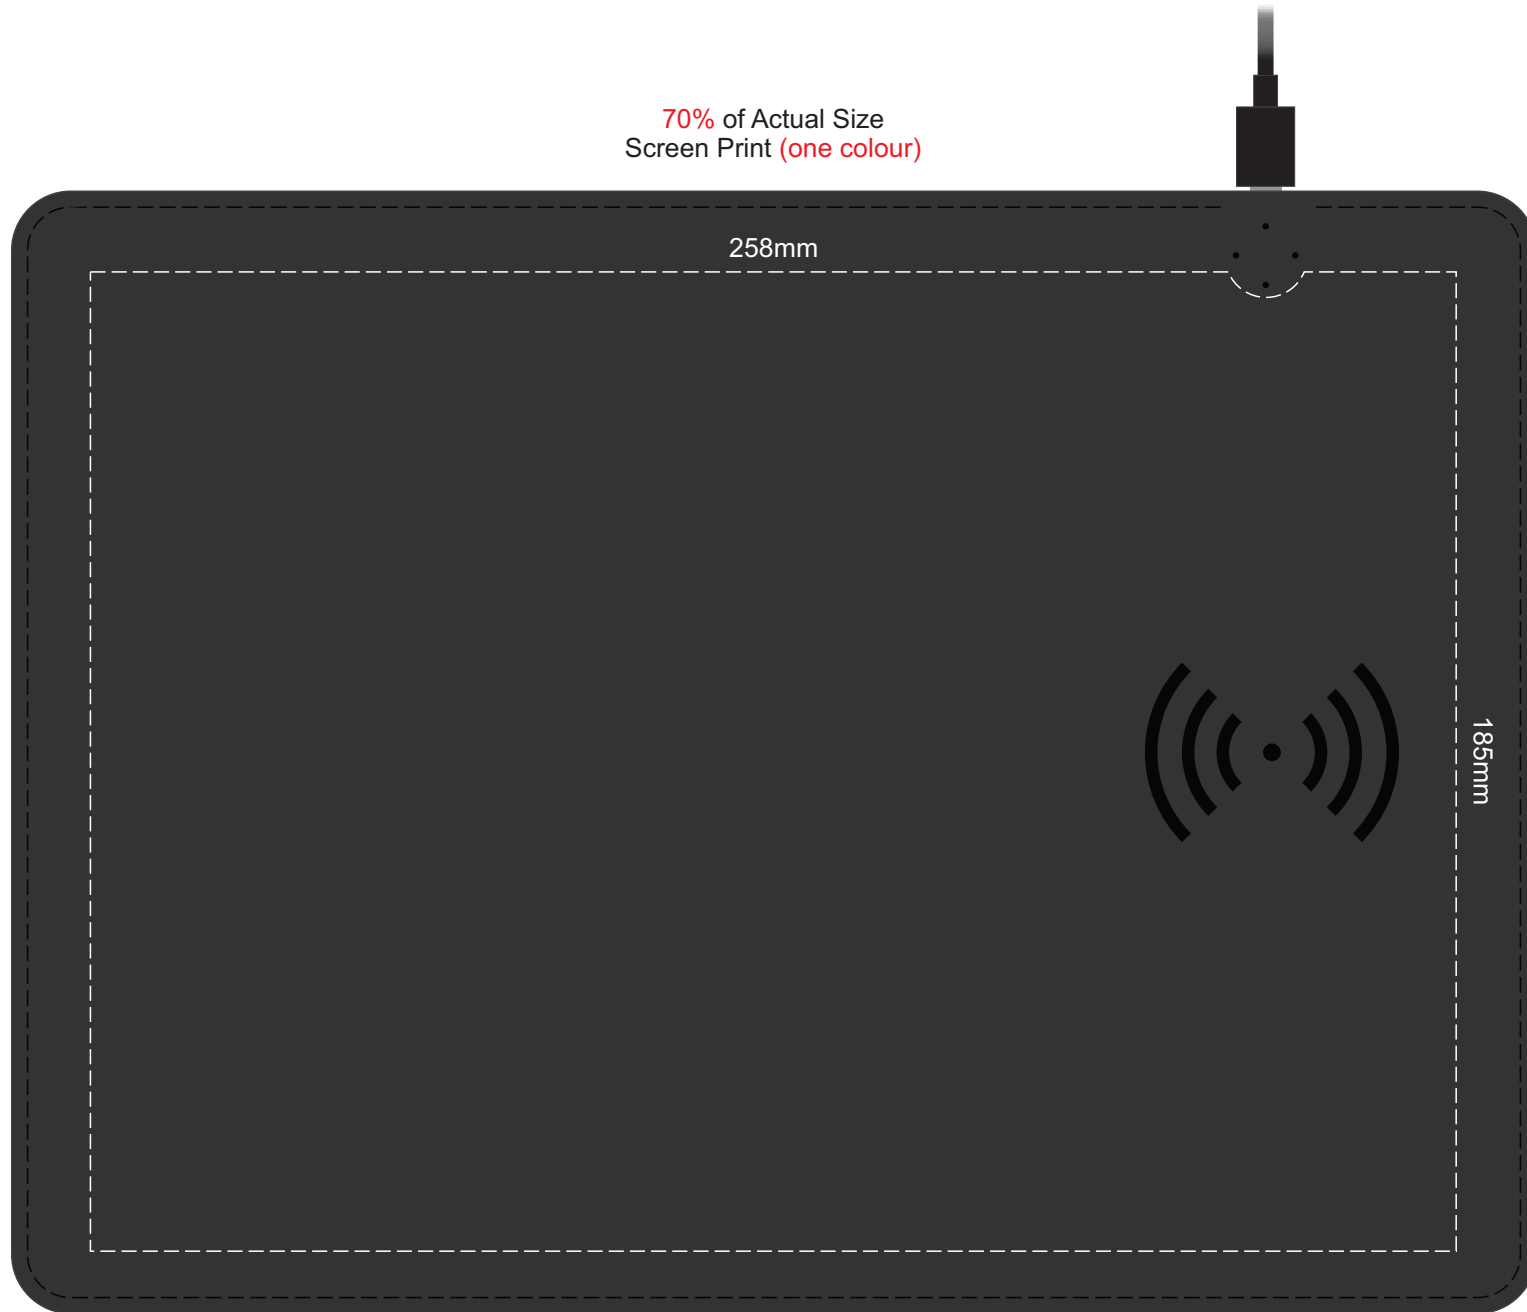

70% of Actual Size  
Pad Print

Branding area can be moved anywhere within the red line

70% of Actual Size  
Screen Print (one colour)

258mm

185mm

70% of Actual Size  
Direct Digital

Branding area can be moved anywhere within the red line

70% of Actual Size  
Debossing

Branding area can be moved anywhere within the red line