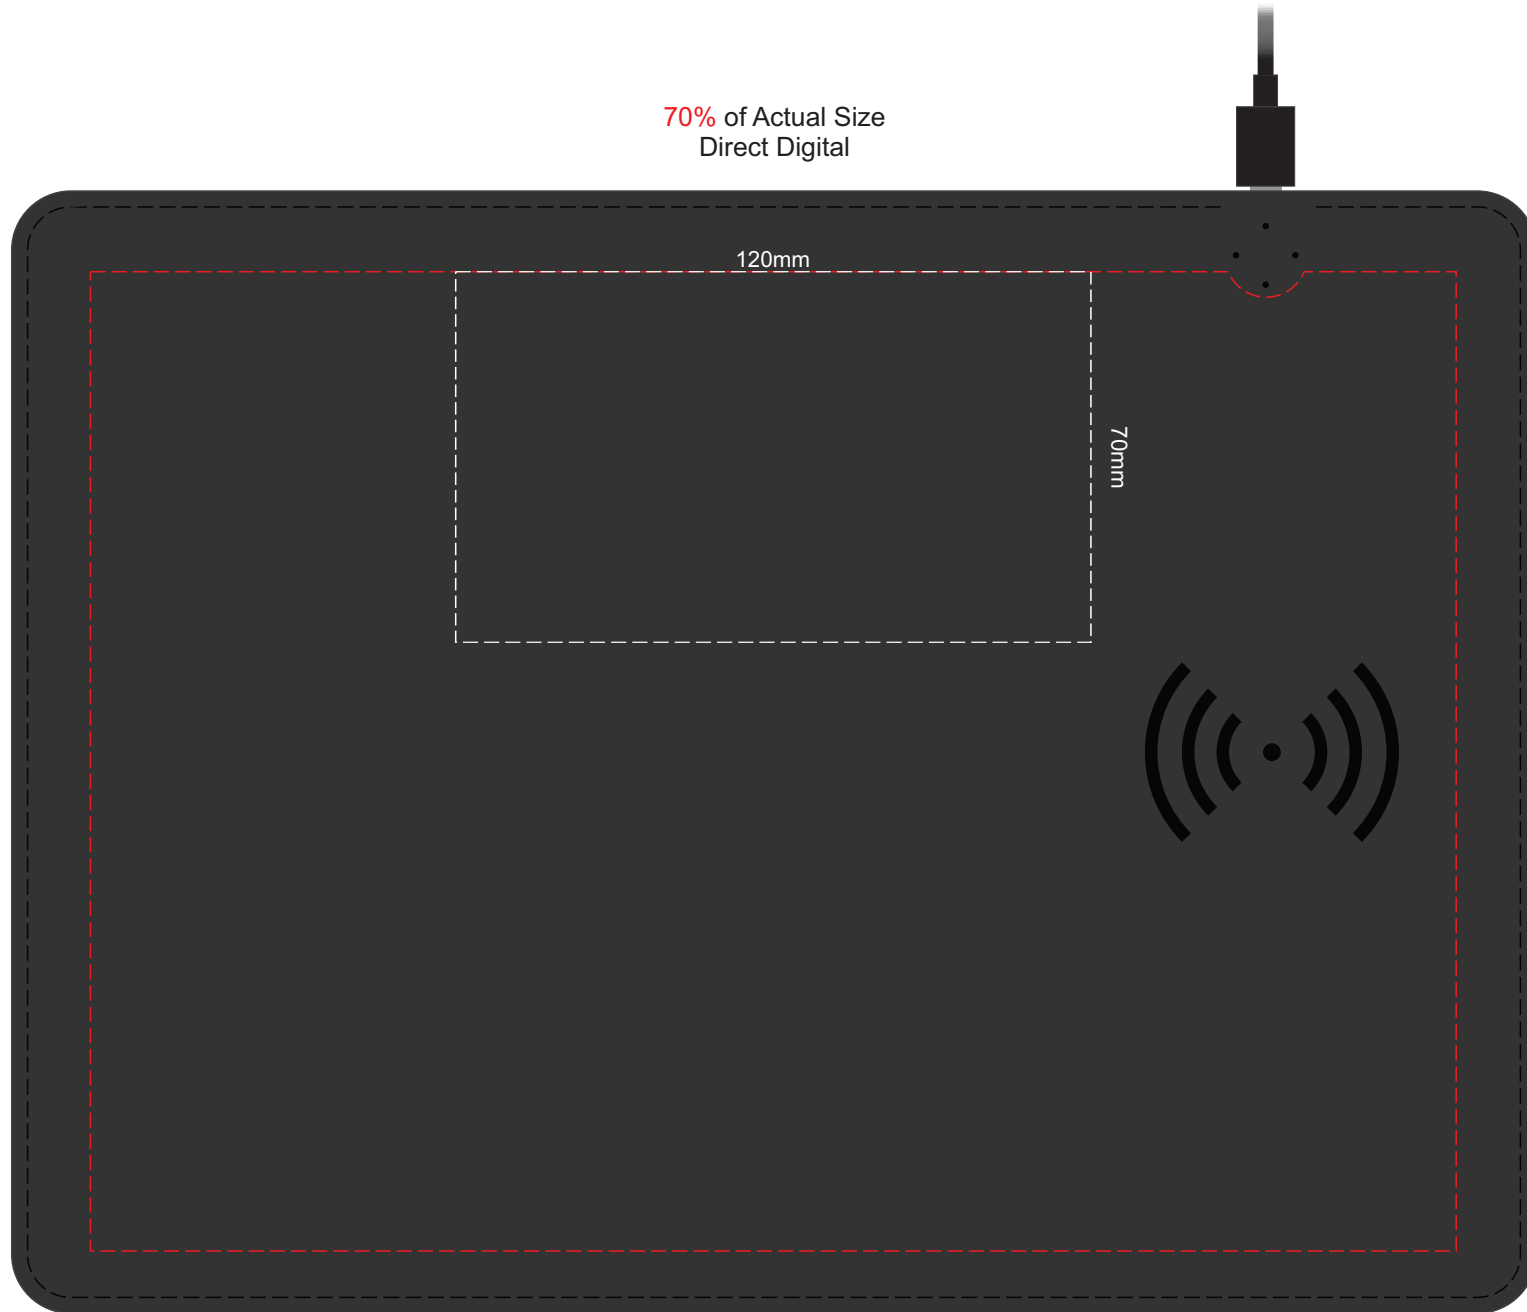

70% of Actual Size  
Pad Print

Branding area can be moved anywhere within the red line

70% of Actual Size  
Screen Print (one colour)

258mm

185mm

70% of Actual Size  
Direct Digital

Branding area can be moved anywhere within the red line

70% of Actual Size  
Debossing

Branding area can be moved anywhere within the red line