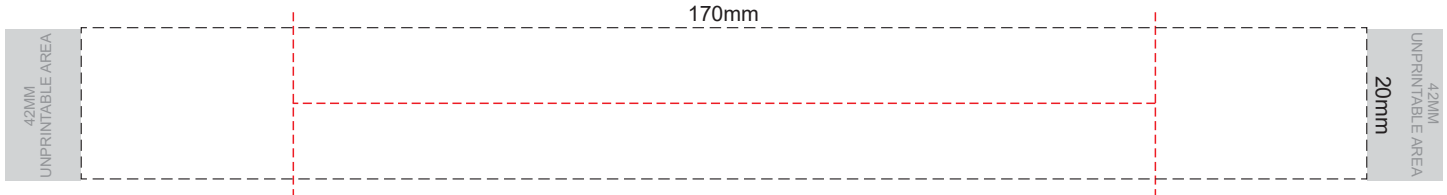

100% of Actual Size
Pad Print

Flip Colour	Lid Colour	Band Colour
White	White	White
Yellow	Yellow	Yellow
Orange	Orange	Orange
Pink	Pink	Pink
Red	White with X	Red
Light Green	Light Green	Light Green
Green	Green	Green
Cyan	White with X	Cyan
Blue	White with X	Blue
Dark Blue	White with X	Dark Blue
Purple	White with X	Purple
Grey	Grey	Grey

100% of Actual Size
Pad Print

SIDE 1

SIDE 2

Flip Colour	Lid Colour	Band Colour
Grey	Grey	Grey
White	White	White
Yellow	Yellow	Yellow
Orange	Orange	Orange
Pink	Pink	Pink
Red	White with X	Red
Light Green	Light Green	Light Green
Green	Green	Green
Cyan	White with X	Cyan
Blue	White with X	Blue
Dark Blue	White with X	Dark Blue
Purple	White with X	Purple
Dark Grey	Dark Grey	Dark Grey

100% of Actual Size
Screen Print (one colour)

100% of Actual Size
Screen Print (one colour)
Double Sided Template Front & Back

Red Line = Exact opposites of the product
(centre artwork to the red line)

Flip Colour	Lid Colour	Band Colour
Grey	Grey	Grey
White	White	White
Yellow	Yellow	Yellow
Orange	Orange	Orange
Pink	Pink	Pink
Red	X	Red
Light Green	Light Green	Light Green
Green	Green	Green
Cyan	X	Cyan
Blue	X	Blue
Dark Blue	X	Dark Blue
Purple	X	Purple
Dark Grey	Dark Grey	Dark Grey

GIFT BOX SLEEVE

60% of Actual Size
Digital Print
393mm

Blue Line = The SIGNIFICANT PRINT AREA
(Keep all critical images & text within this box)
Black Line = Maximum print area
Pink Line = Bleed off to here
Red Line = Fold Line