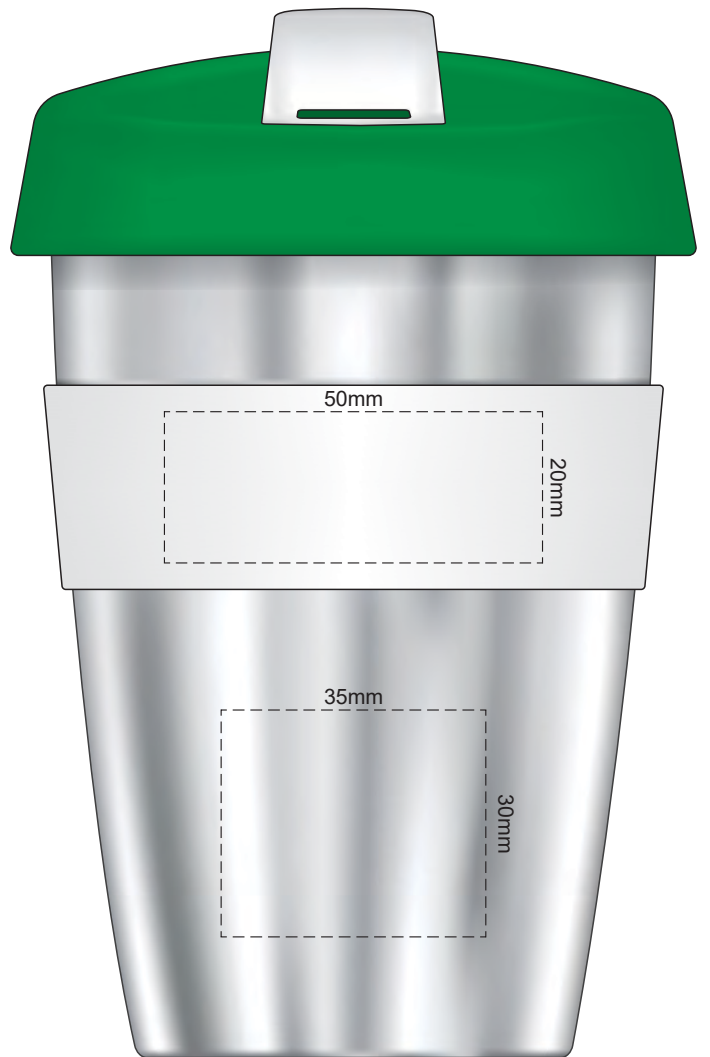

100% of Actual Size
Pad Print

Flip Colour	Lid Colour	Band Colour
White	White	White
Yellow	Yellow	Yellow
Orange	Orange	Orange
Pink	Pink	Pink
Red	White with X	Red
Light Green	Light Green	Light Green
Green	Green	Green
Cyan	White with X	Cyan
Blue	White with X	Blue
Dark Blue	White with X	Dark Blue
Purple	White with X	Purple
Grey	Grey	Grey

100% of Actual Size
Pad Print

SIDE 1

SIDE 2

Flip Colour	Lid Colour	Band Colour
Grey	Grey	Grey
White	White	White
Yellow	Yellow	Yellow
Orange	Orange	Orange
Pink	Pink	Pink
Red	White with X	Red
Light Green	Light Green	Light Green
Green	Green	Green
Cyan	White with X	Cyan
Blue	White with X	Blue
Dark Blue	White with X	Dark Blue
Purple	White with X	Purple
Dark Grey	Dark Grey	Dark Grey

100% of Actual Size
Screen Print (one colour)

100% of Actual Size
Screen Print (one colour)
Double Sided Template Front & Back

Red Line = Exact opposites of the product
(centre artwork to the red line)

Flip Colour	Lid Colour	Band Colour
Grey	Grey	Grey
White	White	White
Yellow	Yellow	Yellow
Orange	Orange	Orange
Pink	Pink	Pink
Red	X	Red
Light Green	Light Green	Light Green
Green	Green	Green
Cyan	X	Cyan
Blue	X	Blue
Dark Blue	X	Dark Blue
Purple	X	Purple
Dark Grey	Dark Grey	Dark Grey

GIFT BOX SLEEVE

60% of Actual Size
Digital Print
393mm

Blue Line = The SIGNIFICANT PRINT AREA
(Keep all critical images & text within this box)
Black Line = Maximum print area
Pink Line = Bleed off to here
Red Line = Fold Line