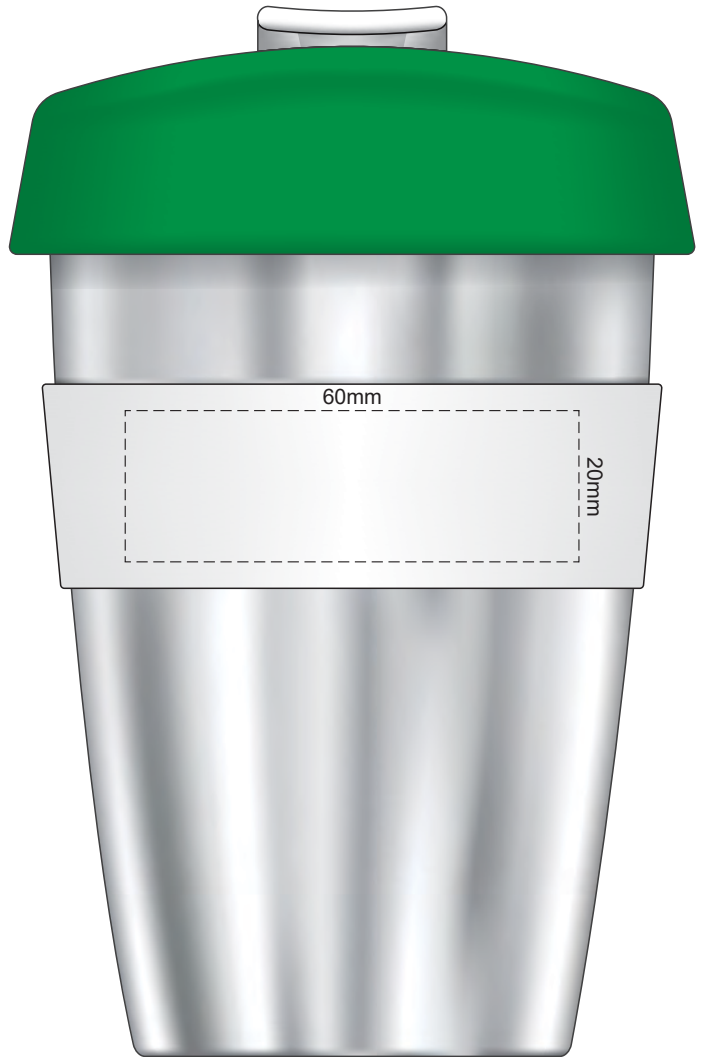

Flip Colour	Lid Colour	Band Colour
Grey	Grey	Grey
White	White	White
Yellow	Yellow	Yellow
Orange	Orange	Orange
Pink	Pink	Pink
Red	X	Red
Light Green	Light Green	Light Green
Green	Green	Green
Cyan	X	Cyan
Blue	X	Blue
Dark Blue	X	Dark Blue
Purple	X	Purple
Dark Grey	Dark Grey	Dark Grey

100% of Actual Size
Silicone Digital Print
Debossed

SIDE 1