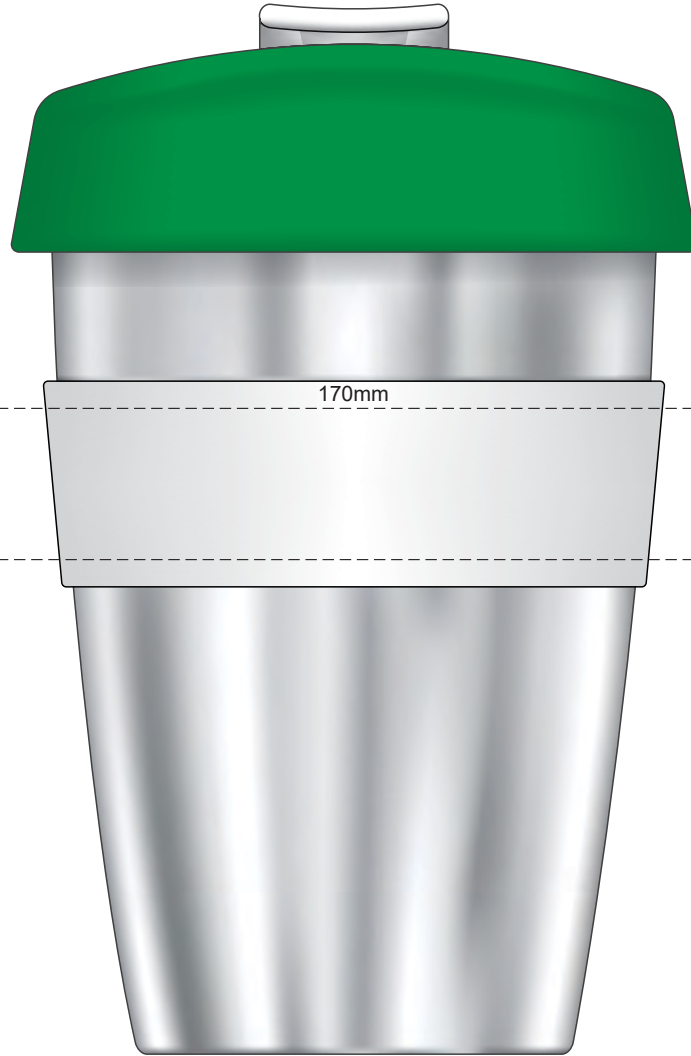

100% of Actual Size
Pad Print

Flip Colour	Lid Colour	Band Colour
White	White	White
Yellow	Yellow	Yellow
Orange	Orange	Orange
Pink	Pink	Pink
Red	White with X	Red
Light Green	Light Green	Light Green
Green	Green	Green
Cyan	White with X	Cyan
Blue	White with X	Blue
Dark Blue	White with X	Dark Blue
Purple	White with X	Purple
Grey	Grey	Grey

100% of Actual Size
Pad Print

SIDE 1

SIDE 2

Flip Colour	Lid Colour	Band Colour
Grey	Grey	Grey
White	White	White
Yellow	Yellow	Yellow
Orange	Orange	Orange
Pink	Pink	Pink
Red	White with X	Red
Light Green	Light Green	Light Green
Green	Green	Green
Cyan	White with X	Cyan
Blue	White with X	Blue
Dark Blue	White with X	Dark Blue
Purple	White with X	Purple
Dark Grey	Dark Grey	Dark Grey

100% of Actual Size
Screen Print (one colour)

100% of Actual Size
Screen Print (one colour)
Double Sided Template Front & Back

Red Line = Exact opposites of the product
(centre artwork to the red line)

Flip Colour	Lid Colour	Band Colour
Grey	Grey	Grey
White	White	White
Yellow	Yellow	Yellow
Orange	Orange	Orange
Pink	Pink	Pink
Red	X	Red
Light Green	Light Green	Light Green
Green	Green	Green
Cyan	X	Cyan
Blue	X	Blue
Dark Blue	X	Dark Blue
Purple	X	Purple
Dark Grey	Dark Grey	Dark Grey

GIFT BOX SLEEVE

60% of Actual Size
Digital Print
393mm

Blue Line = The SIGNIFICANT PRINT AREA
(Keep all critical images & text within this box)
Black Line = Maximum print area
Pink Line = Bleed off to here
Red Line = Fold Line