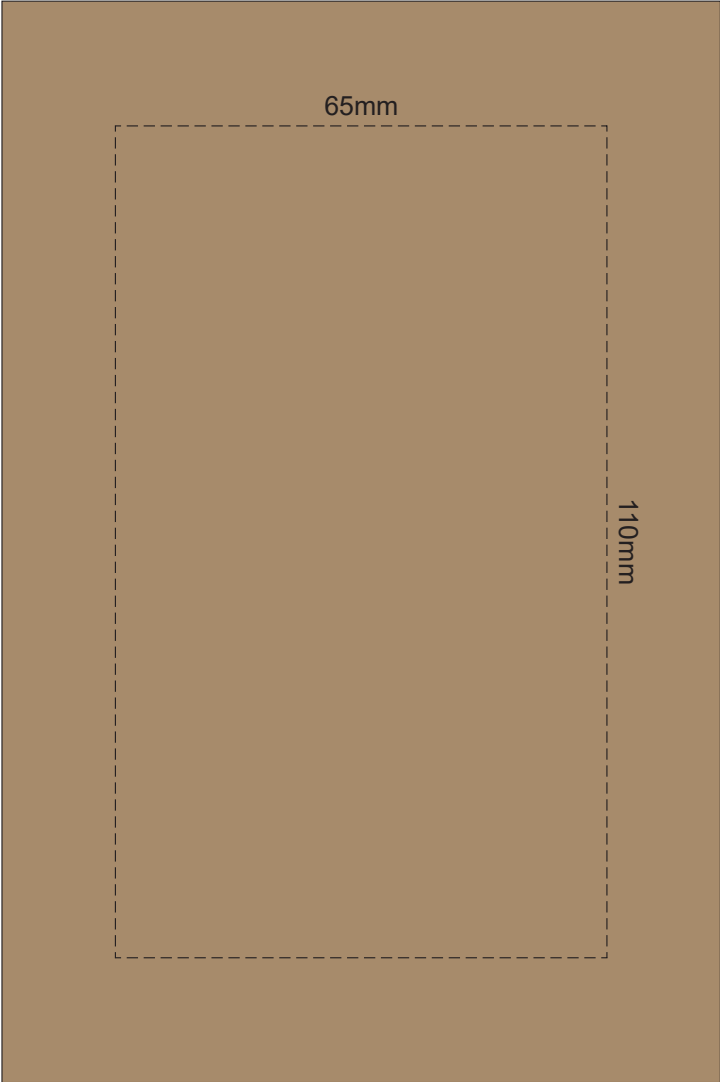

100% of Actual Size
Pad Print

SIDE 1

SIDE 2

Flip Colour	Lid Colour	Band Colour
Grey	Grey	Grey
White	White	White
Yellow	Yellow	Yellow
Orange	Orange	Orange
Pink	Pink	Pink
Red	White with X	Red
Light Green	Light Green	Light Green
Green	Green	Green
Cyan	White with X	Cyan
Blue	White with X	Blue
Dark Blue	White with X	Dark Blue
Purple	White with X	Purple
Dark Grey	Dark Grey	Dark Grey

100% of Actual Size
Screen Print (one colour)

100% of Actual Size
Screen Print (one colour)
Double Sided Template Front & Back

Red Line = Exact opposites of the product
(centre artwork to the red line)

Flip Colour	Lid Colour	Band Colour
Grey	Grey	Grey
White	White	White
Yellow	Yellow	Yellow
Orange	Orange	Orange
Pink	Pink	Pink
Red	X	Red
Light Green	Light Green	Light Green
Green	Green	Green
Cyan	X	Cyan
Blue	X	Blue
Dark Blue	X	Dark Blue
Purple	X	Purple
Dark Grey	Dark Grey	Dark Grey

100% of Actual Size
Silicone Digital Print
Debossed

SIDE 1

SIDE 2

100% of Actual Size
Digital Packaging Print
FRONT

Artwork will be printed directly onto the product via CMYK printing (no white), colours will not be vibrant due to white ink not being available for this process.

GIFT BOX SLEEVE

60% of Actual Size
Digital Print
393mm

Blue Line = The SIGNIFICANT PRINT AREA
(Keep all critical images & text within this box)
Black Line = Maximum print area
Pink Line = Bleed off to here
Red Line = Fold Line