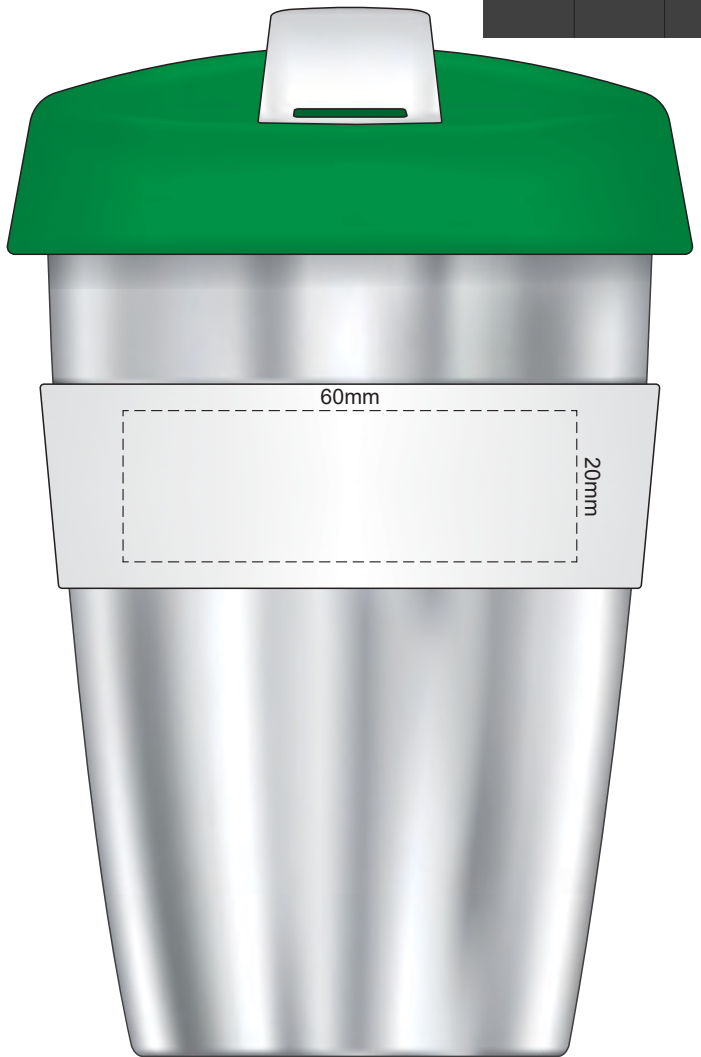

Flip Colour	Lid Colour	Band Colour
Grey	Grey	Grey
White	White	White
Yellow	Yellow	Yellow
Orange	Orange	Orange
Pink	Pink	Pink
Red	X	Red
Light Green	Light Green	Light Green
Green	Green	Green
Cyan	X	Cyan
Blue	X	Blue
Dark Blue	X	Dark Blue
Purple	X	Purple
Dark Grey	Dark Grey	Dark Grey

100% of Actual Size
Silicone Digital Print
Debossed

SIDE 2