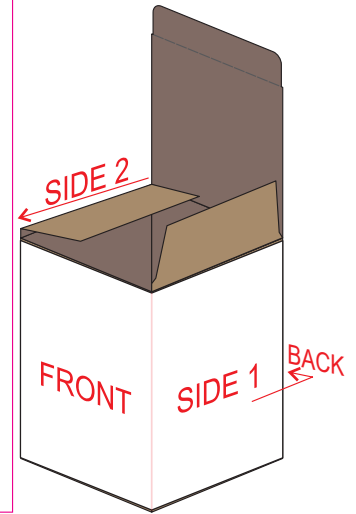

100% of Actual Size
Screen Print (one colour)

100% of Actual Size
Screen Print (one colour)
Double Sided Template Front & Back

Red Line = Exact opposites of the product
(centre artwork to the red line)

Flip Colour	Lid Colour	Band Colour
Grey	Grey	Grey
White	White	White
Yellow	Yellow	Yellow
Orange	Orange	Orange
Pink	Pink	Pink
Red	X	Red
Light Green	Light Green	Light Green
Green	Green	Green
Cyan	X	Cyan
Blue	X	Blue
Dark Blue	X	Dark Blue
Purple	X	Purple
Dark Grey	Dark Grey	Dark Grey

100% of Actual Size
Silicone Digital Print
Debossed

SIDE 1

SIDE 2

100% of Actual Size
Digital Packaging Print
FRONT

Artwork will be printed directly onto the product via CMYK printing (no white), colours will not be vibrant due to white ink not being available for this process.

GIFT BOX SLEEVE

60% of Actual Size
Digital Print
393mm

Blue Line = The SIGNIFICANT PRINT AREA
(Keep all critical images & text within this box)
Black Line = Maximum print area
Pink Line = Bleed off to here
Red Line = Fold Line