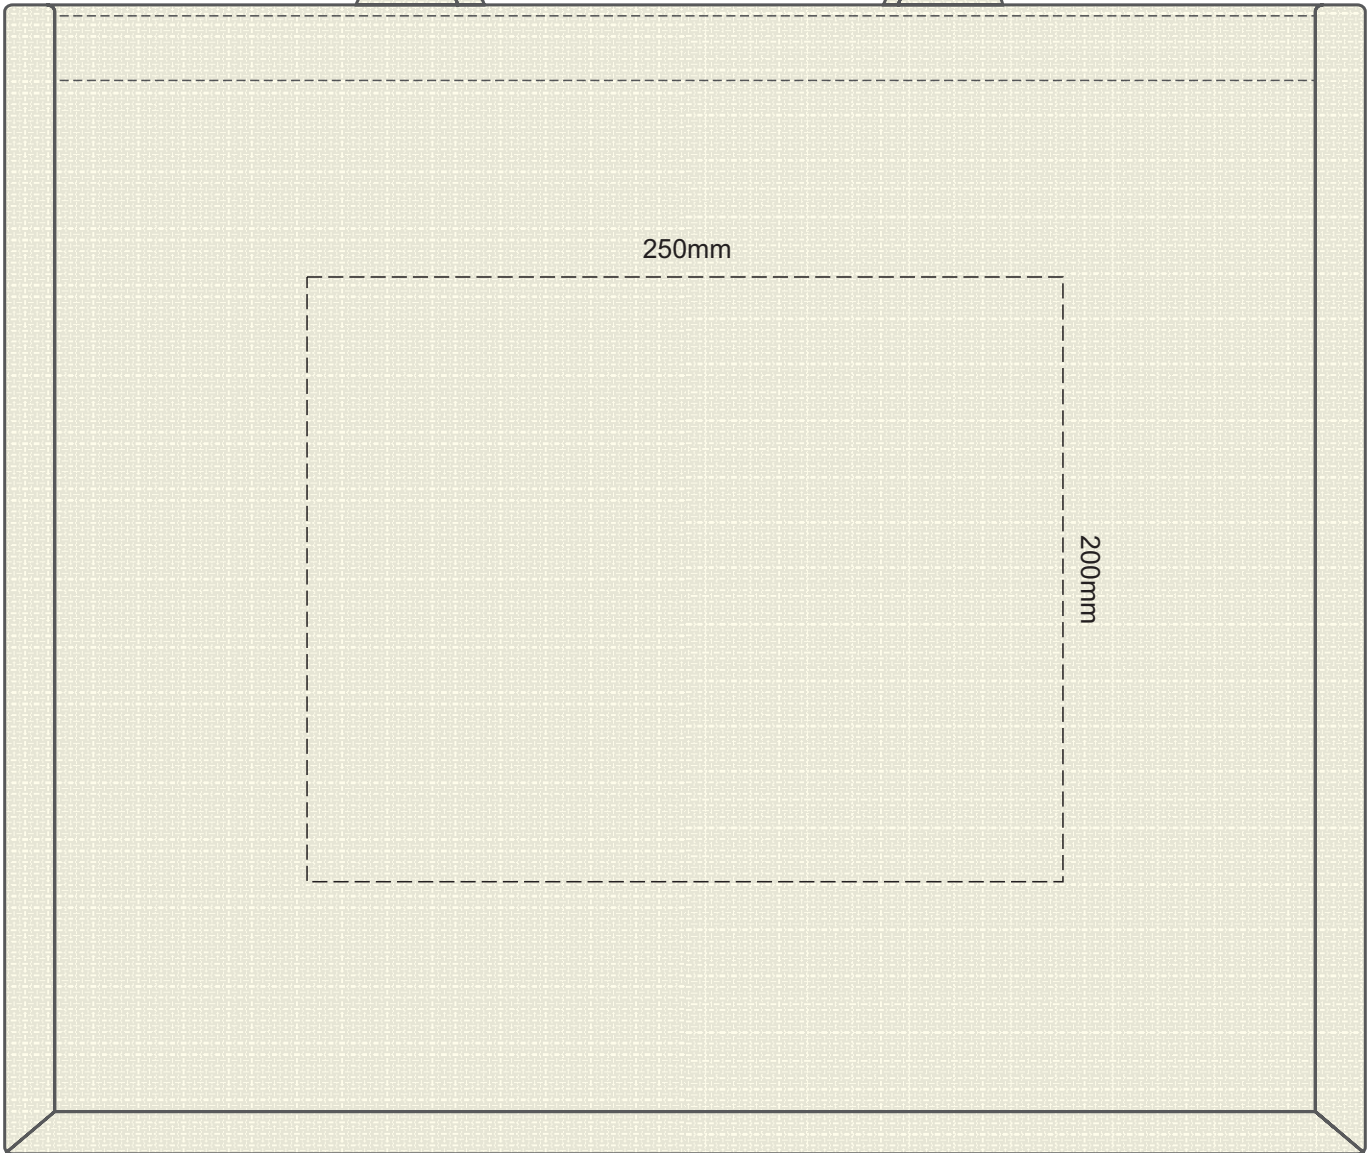

40% of Actual Size
Screen Print

Please be aware the artwork will be significantly affected by the texture of the bag.
Fine detailing, small text will be lost in the texture of the bag and may not be legible.

40% of Actual Size
Colourflex Transfer
Faux Embroidery

Please note the orientation of these print areas may be rotated to best suit your needs.