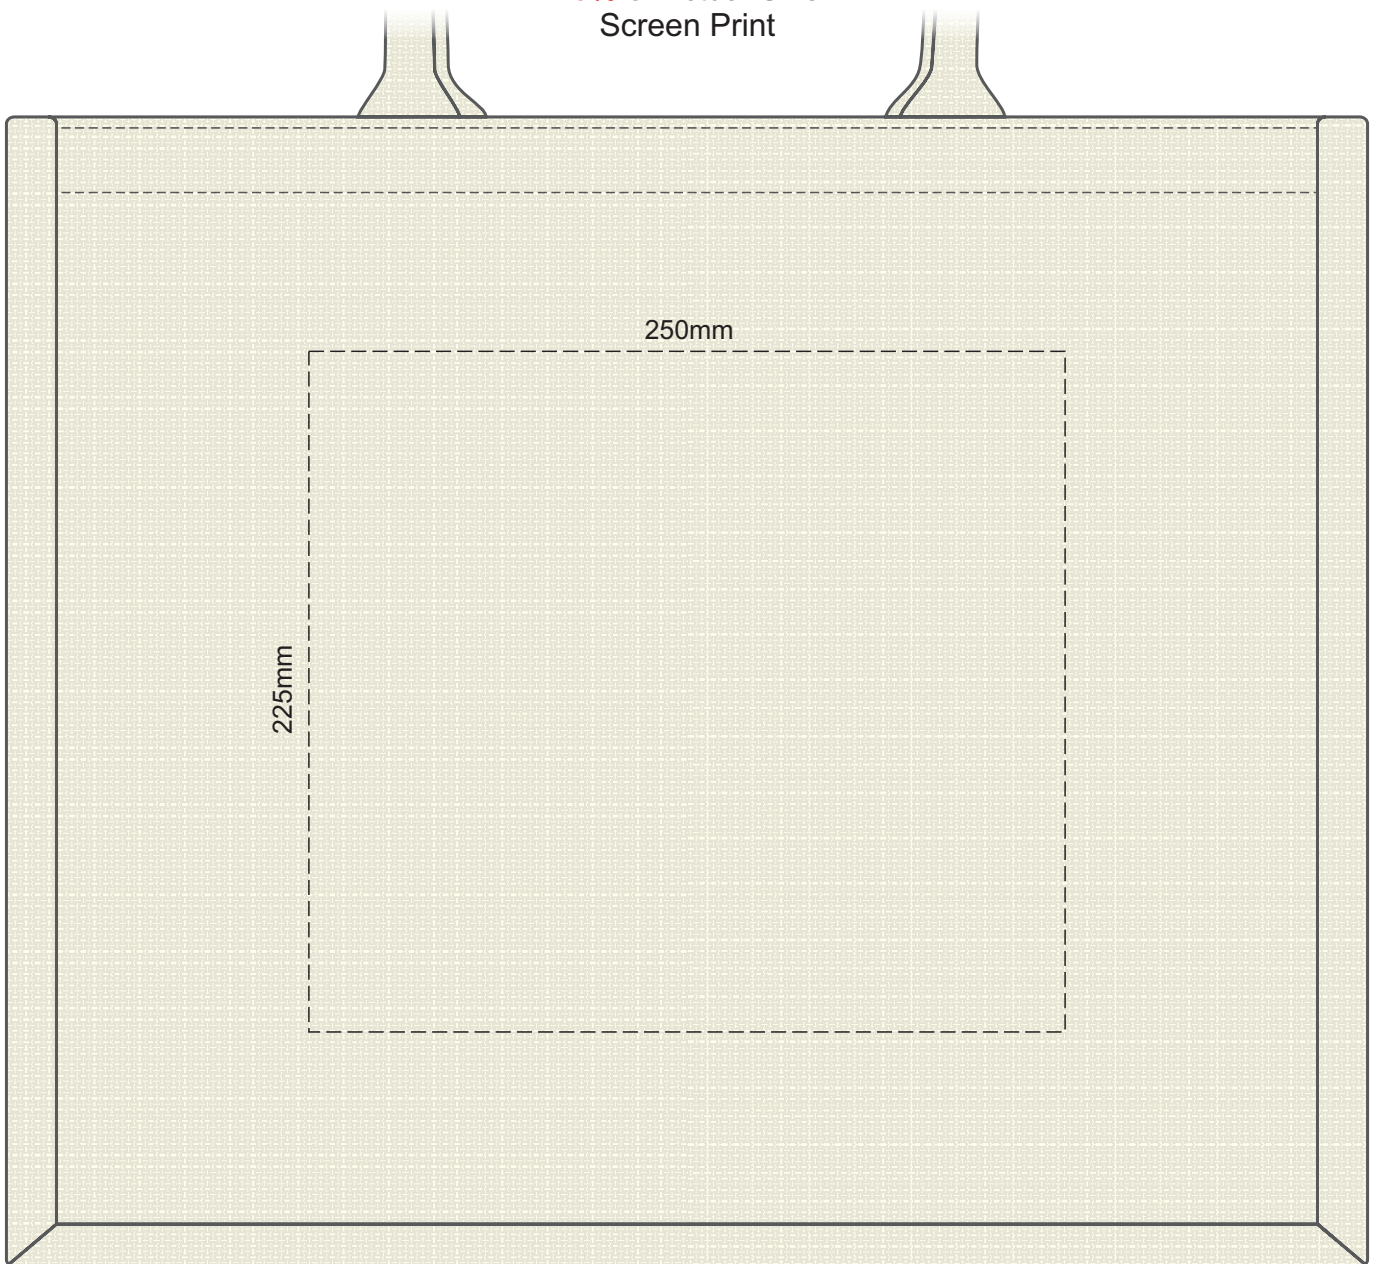

40% of Actual Size
Screen Print

Please be aware the artwork will be significantly affected by the texture of the bag.
Fine detailing, small text will be lost in the texture of the bag and may not be legible.

40% of Actual Size
Colourflex Transfer
Faux Embroidery

Please note the orientation of these print areas may be rotated to best suit your needs.