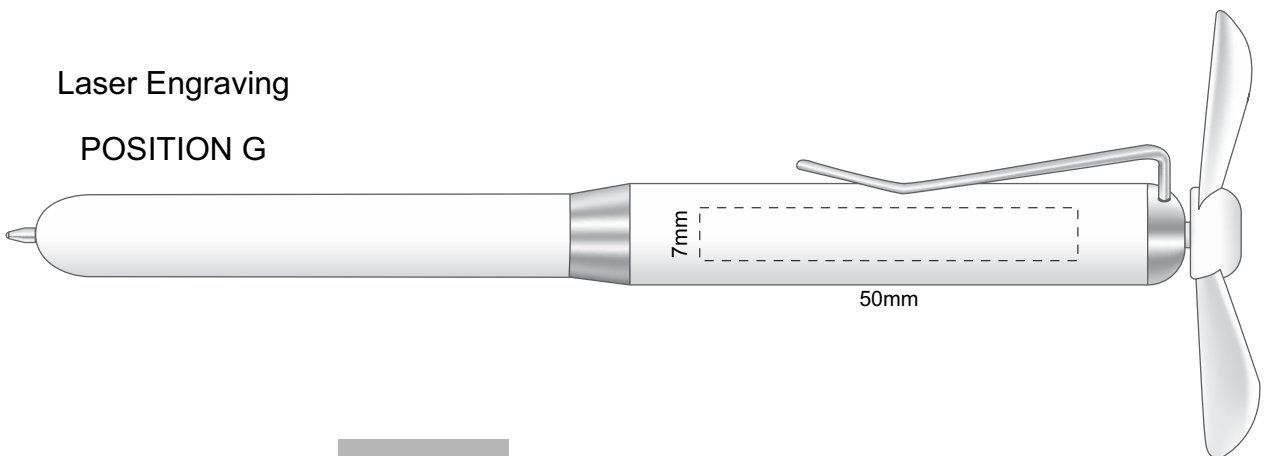

Actual Size: 100% when viewed on A4 paper

Pad Print

POSITION G

Laser Engraving

POSITION G

Laser engraves to a Silver Finish