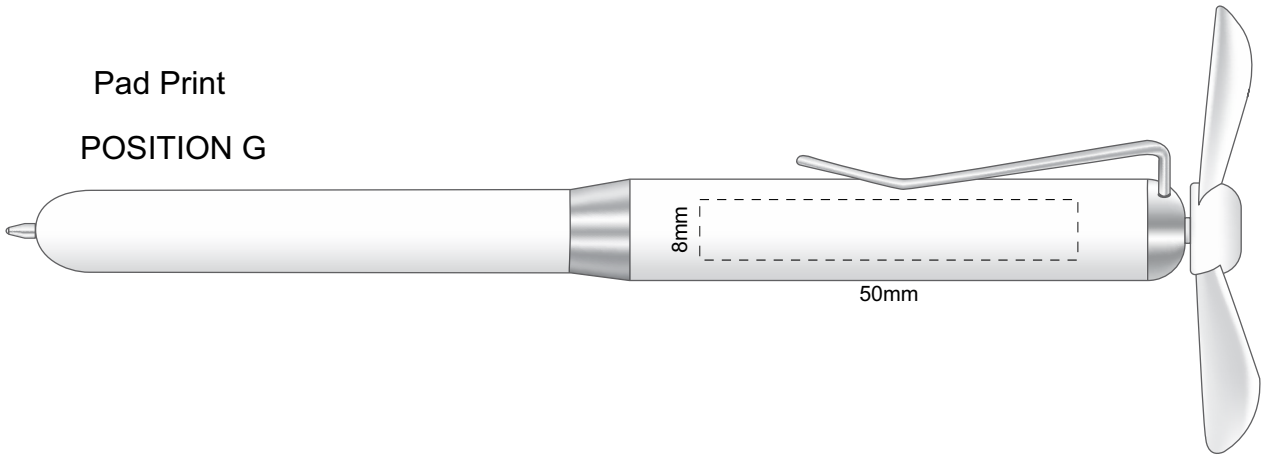

Actual Size: 100% when viewed on A4 paper

Pad Print

POSITION G

Laser Engraving

POSITION G

Laser engraves to a Silver Finish