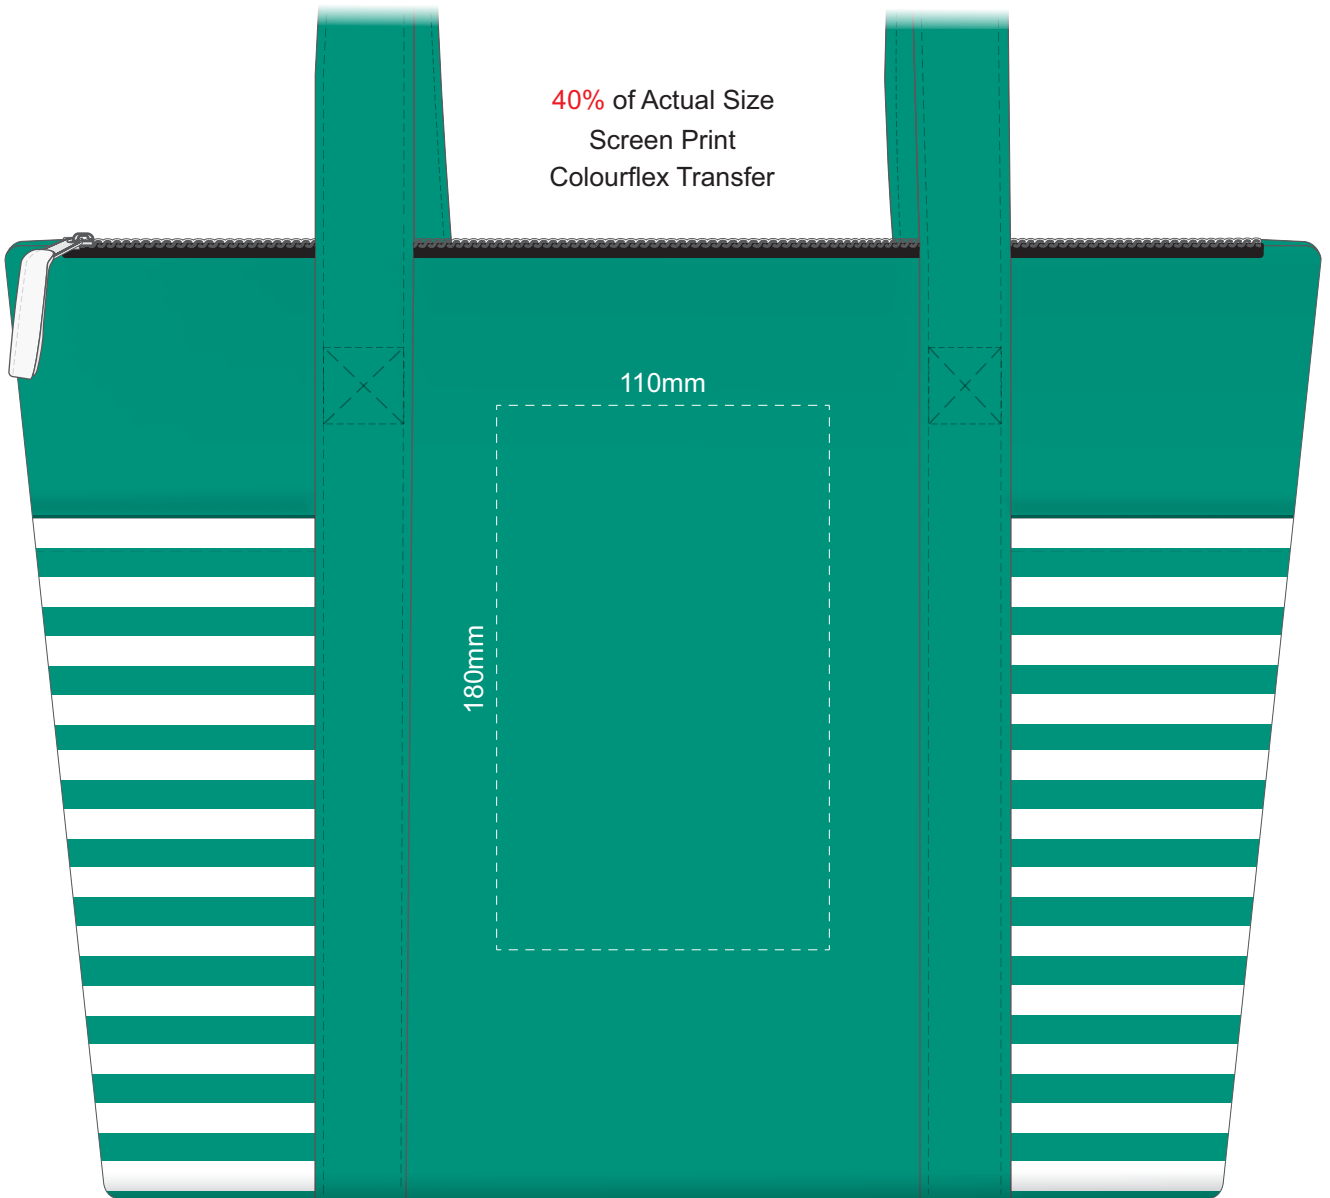

40% of Actual Size  
Screen Print  
Colourflex Transfer

40% of Actual Size  
Embroidery

100mm