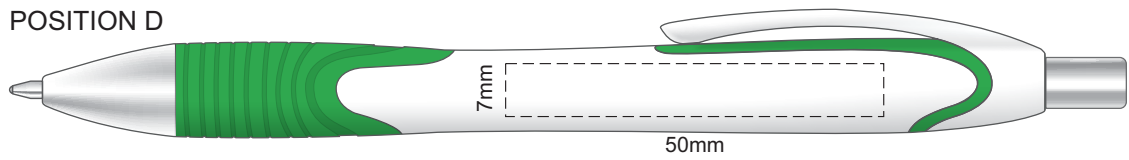

100% of Actual Size
Pad Print

100% of Actual Size
Pad Print (one side only)

100% of Actual Size
Digital Packaging Print
(one side only)

Digital Print is only available for natural option
Artwork will be printed directly onto the product via CMYK printing (no white),
colours will not be vibrant due to white ink not being available for this process.