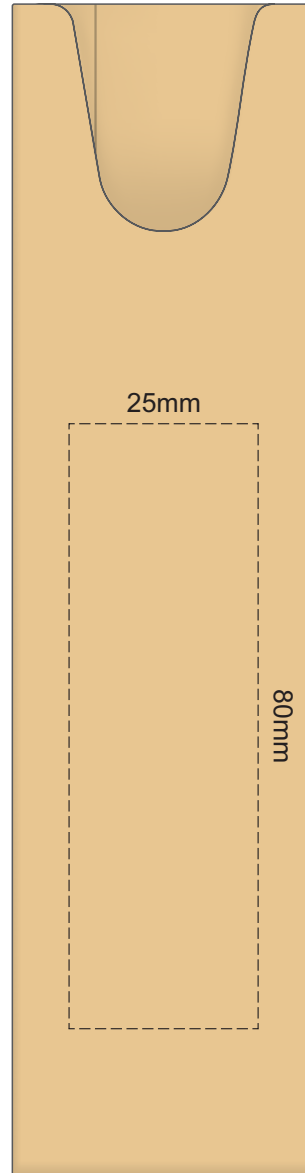

100% of Actual Size
Pad Print

100% of Actual Size
Pad Print (one side only)

100% of Actual Size
Digital Packaging Print
(one side only)

Digital Print is only available for natural option
Artwork will be printed directly onto the product via CMYK printing (no white),
colours will not be vibrant due to white ink not being available for this process.