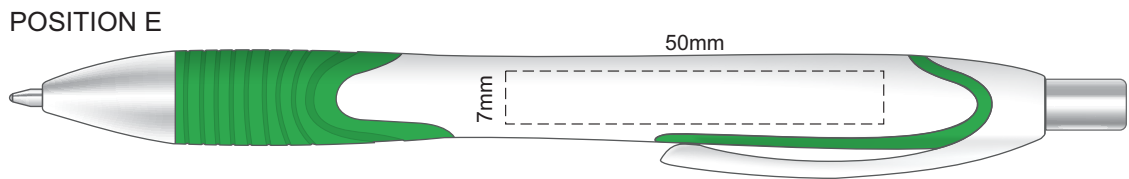

100% of Actual Size
Pad Print

100% of Actual Size
Pad Print (one side only)

100% of Actual Size
Digital Packaging Print
(one side only)

Digital Print is only available for natural option
Artwork will be printed directly onto the product via CMYK printing (no white),
colours will not be vibrant due to white ink not being available for this process.