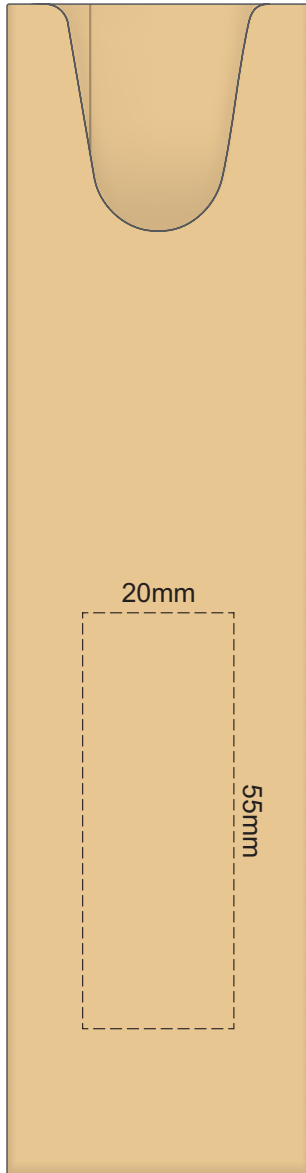

100% of Actual Size
Pad Print

100% of Actual Size
Pad Print (one side only)

100% of Actual Size
Digital Packaging Print
(one side only)

Digital Print is only available for natural option
Artwork will be printed directly onto the product via CMYK printing (no white),
colours will not be vibrant due to white ink not being available for this process.