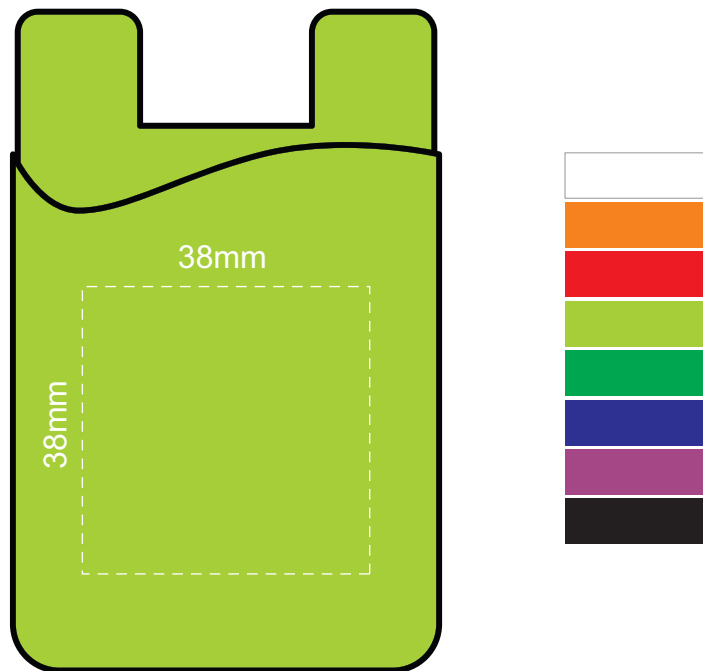

Actual Size: 100% when viewed on A4 paper

Silk Screen

Dia 25mm

Pad Print