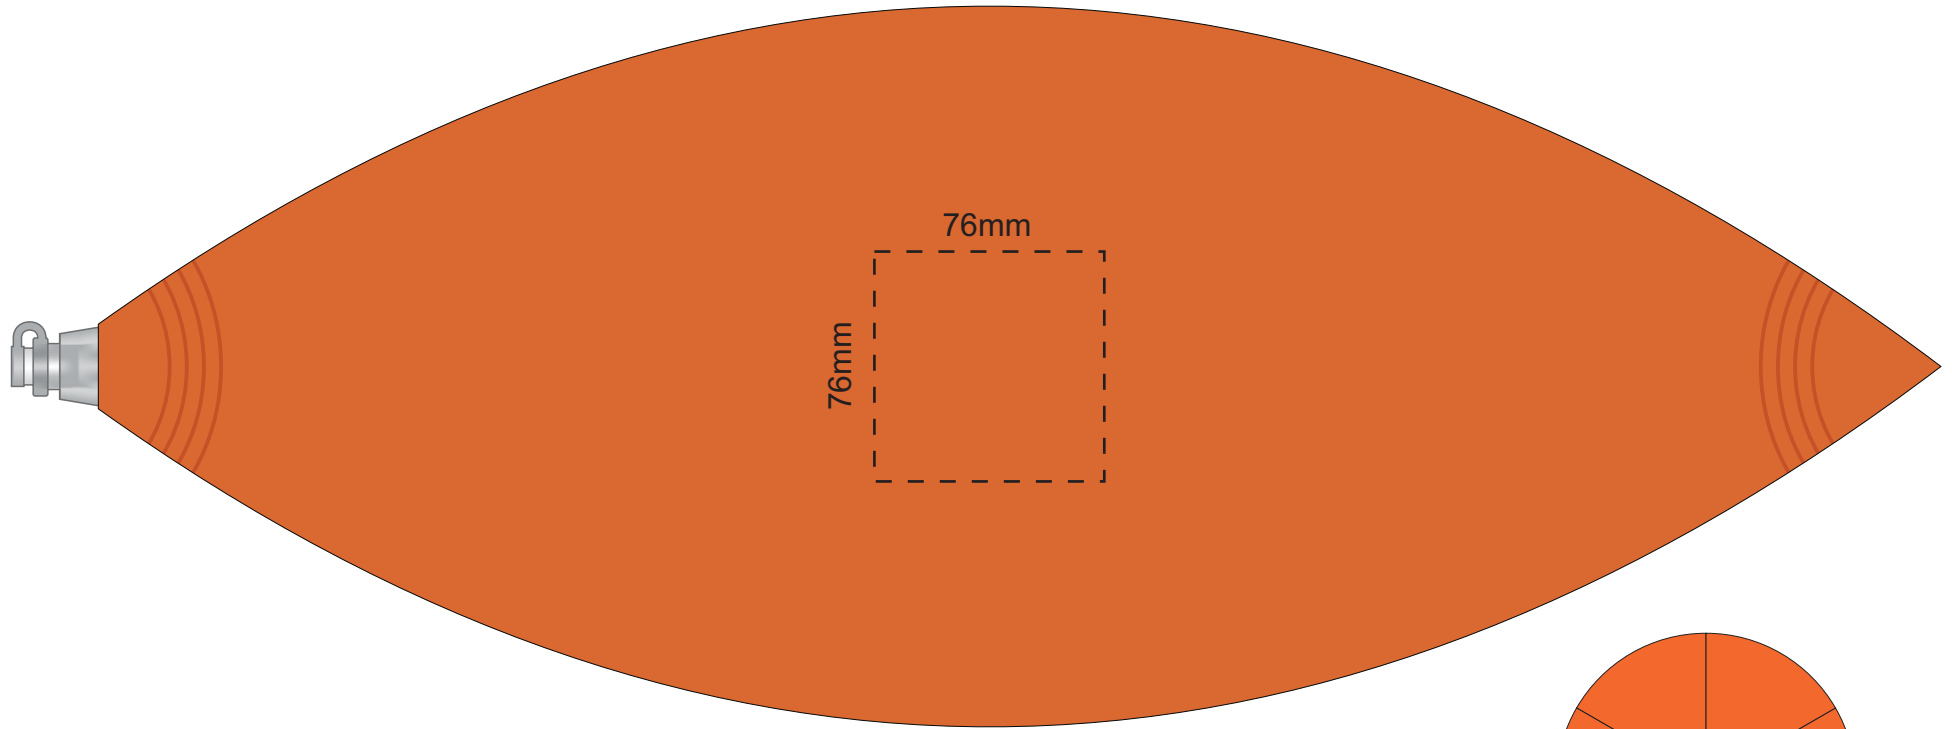

Actual Size: 40% when viewed on A4 paper

Pad Print

END VIEW  
OPPOSITE AIR VALVE

Mark 'X' on the number of panels to be printed