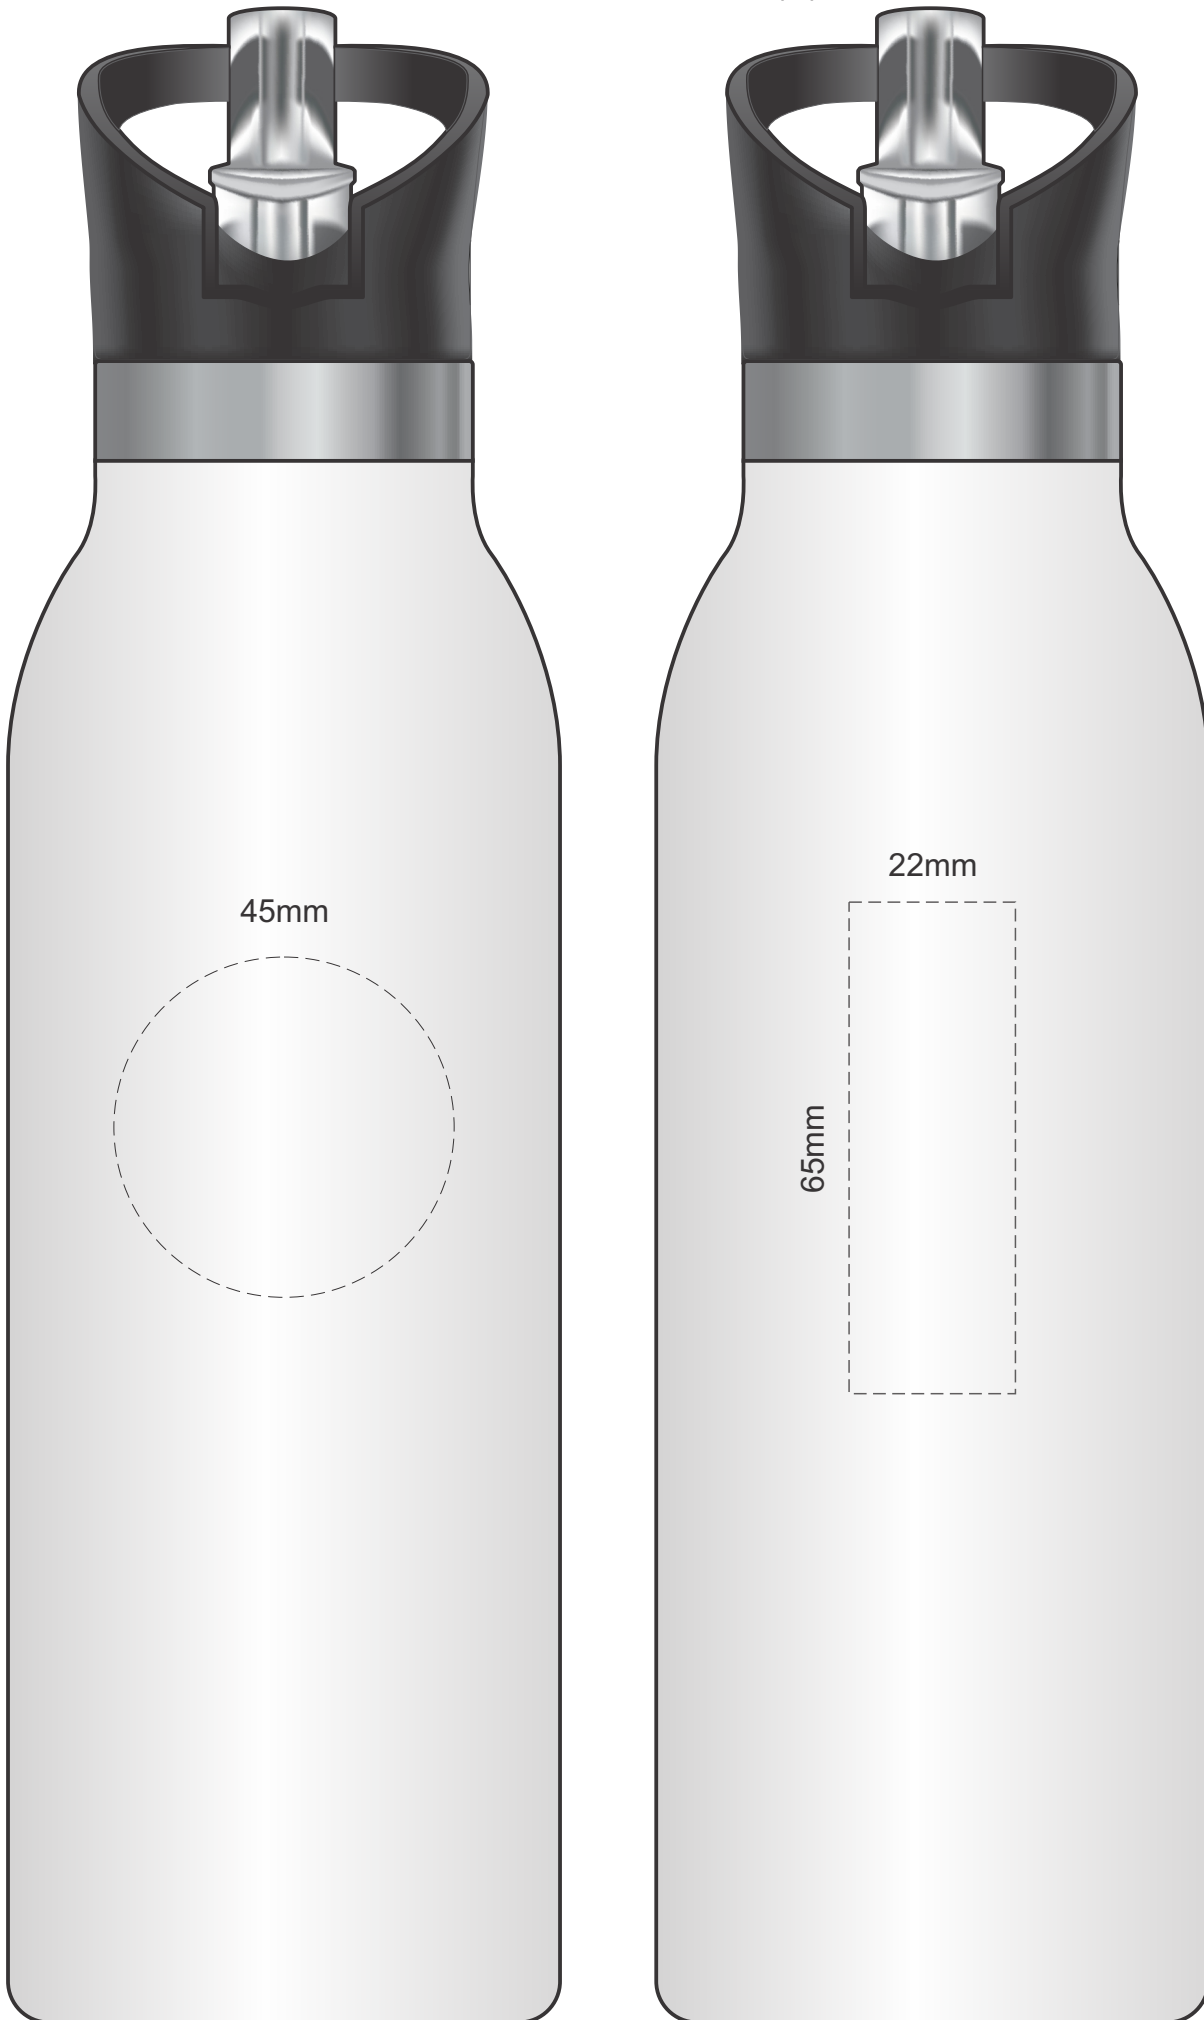

Actual Size: 100% when viewed on A4 paper

Pad Print

Actual Size: 100% when viewed on A4 paper

Actual Size: 100% when viewed on A4 paper

30mm

22mm

90mm

Engraves to a
Stainless Steel
Finish