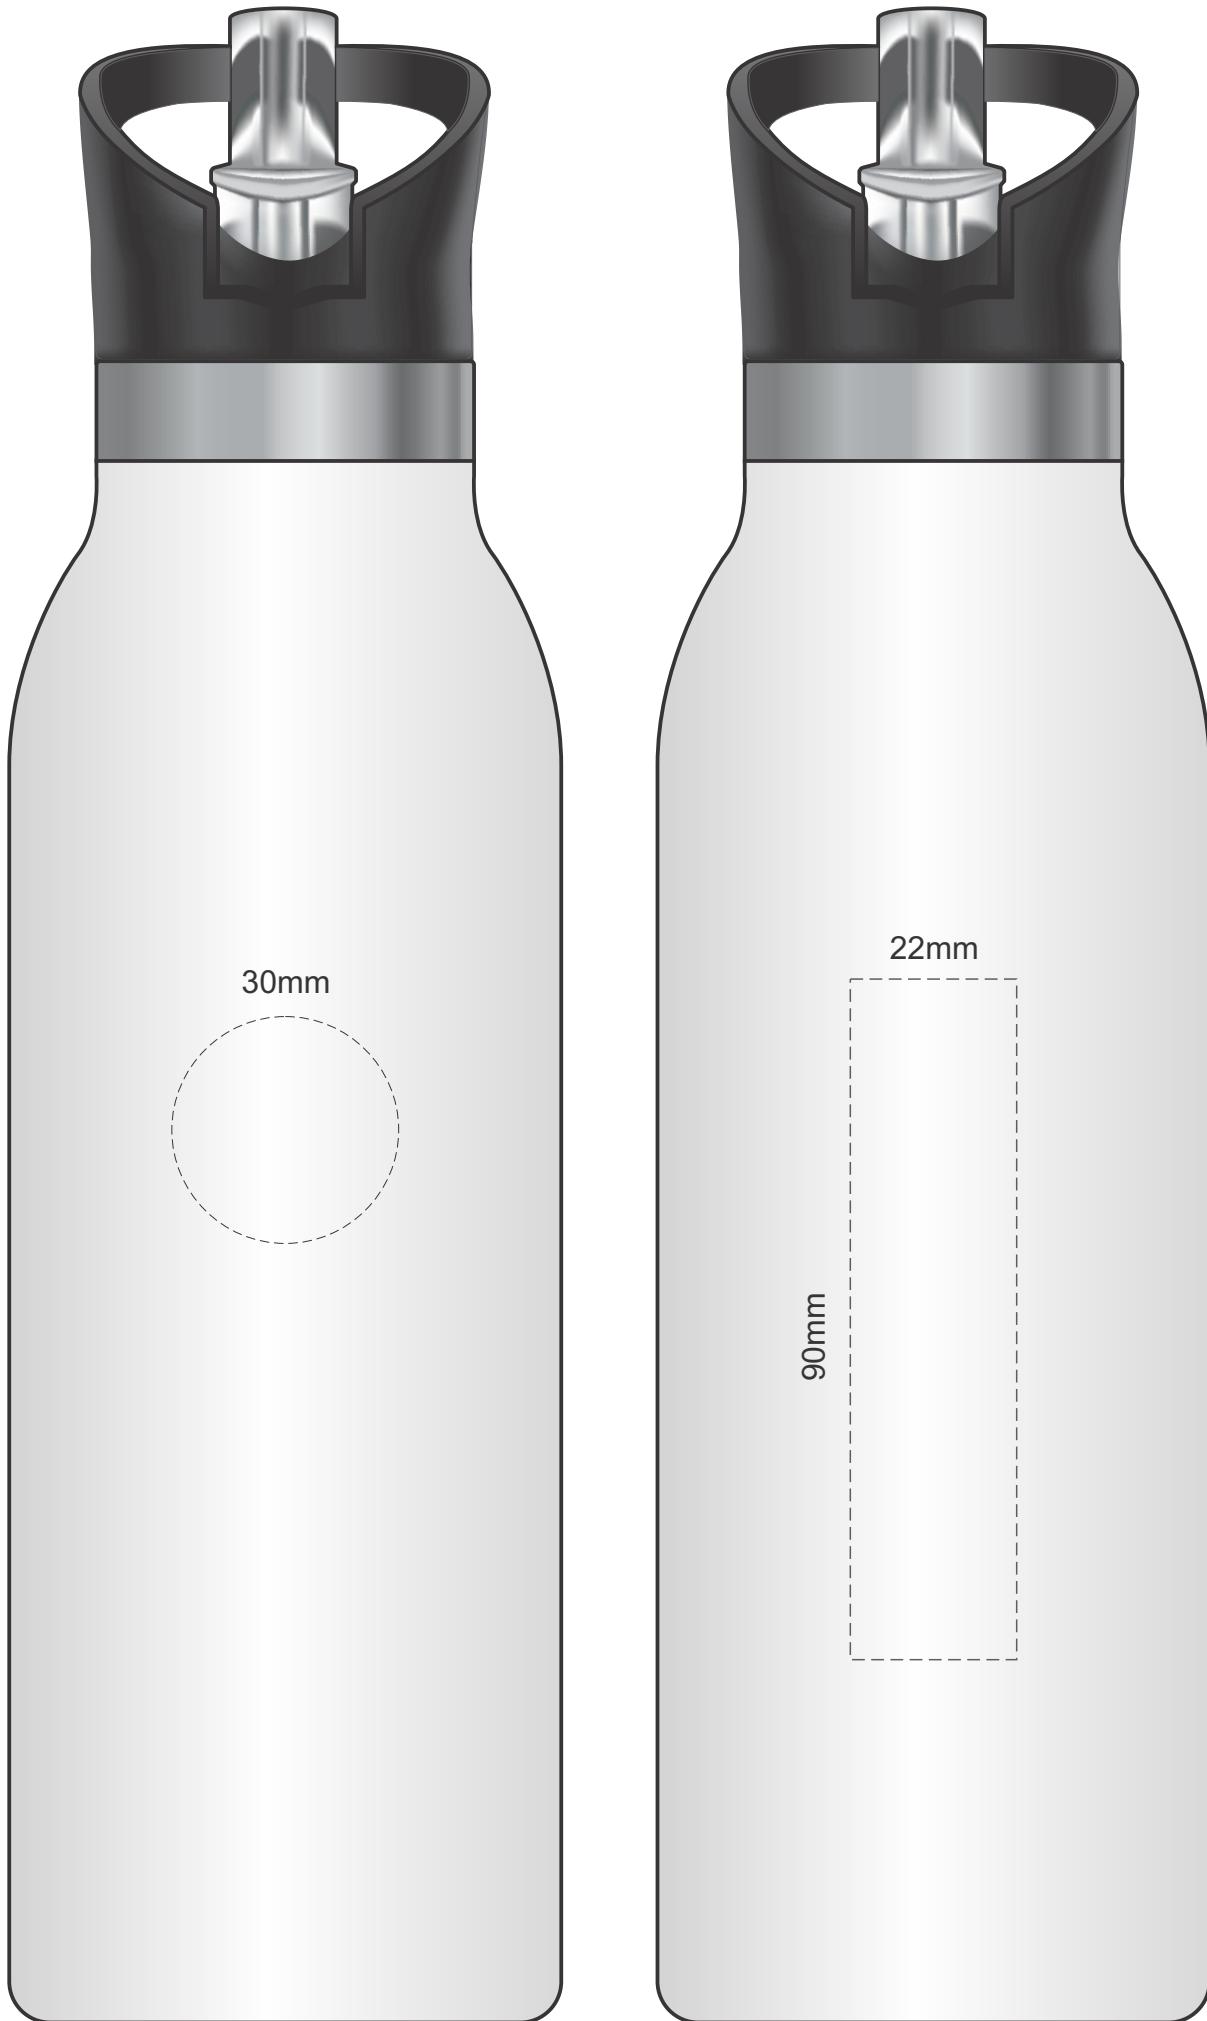

Actual Size: 100% when viewed on A4 paper

Pad Print

Actual Size: 100% when viewed on A4 paper

Actual Size: 100% when viewed on A4 paper

30mm

22mm

90mm

Engraves to a
Stainless Steel
Finish