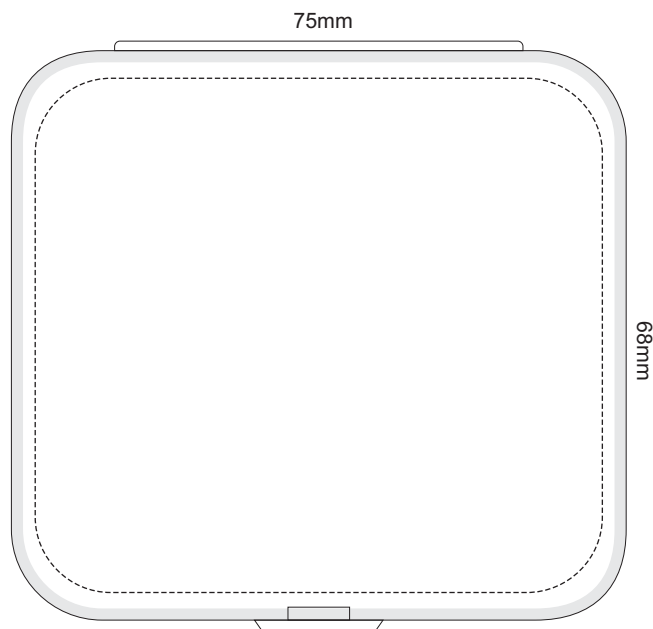

100% of Actual Size
Direct Digital

19mm

Similar orientation of artwork
cannot be guaranteed on both sides

(Block prints with borders are not recommended on this item)

100% of Actual Size
Direct Digital

75mm

68mm