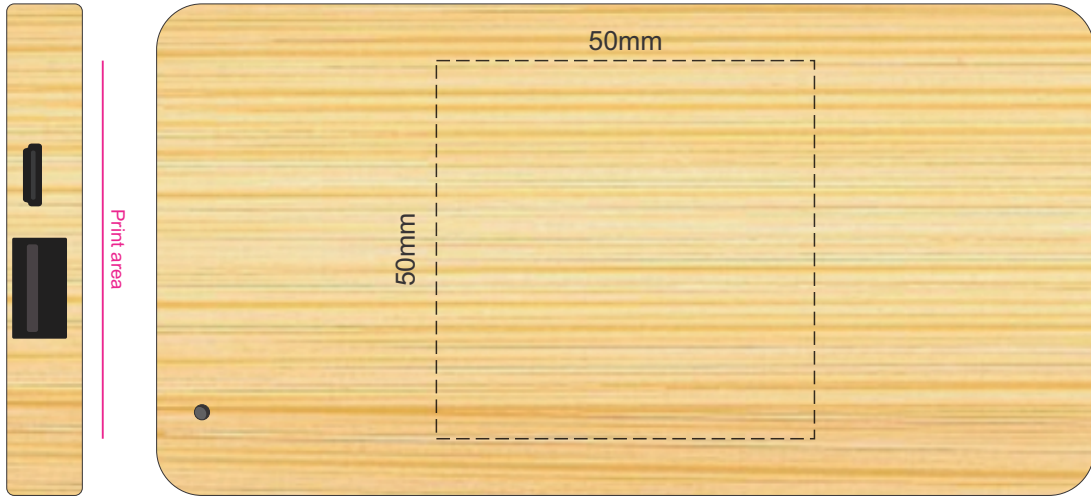

Actual Size: 100% when viewed on A4 paper

Pad Print

Laser Engraving  
Direct Digital

100mm

 Laser Engraves to a  
Natural Etch

Direct Digital