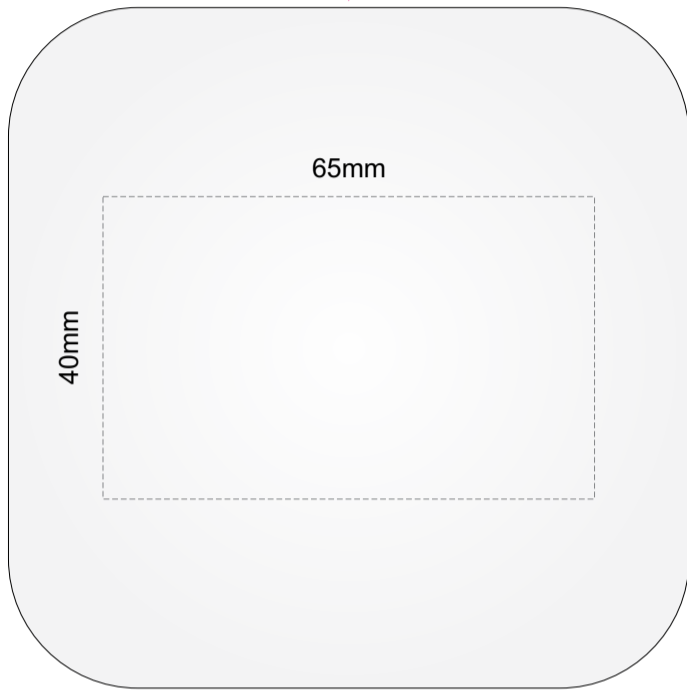

Actual Size: 100% when viewed on A4 paper

Charger Input

65mm

40mm

Pad Print

Charger Input

65mm

40mm

Pad Print

Charger Input

80mm

80mm

Direct Digital

Charger Input

80mm

80mm