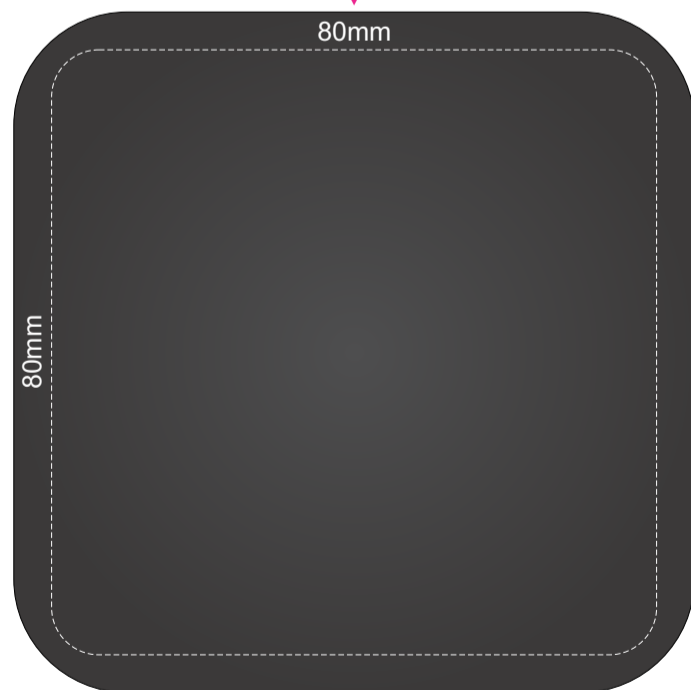

80mm

80mm

Direct Digital