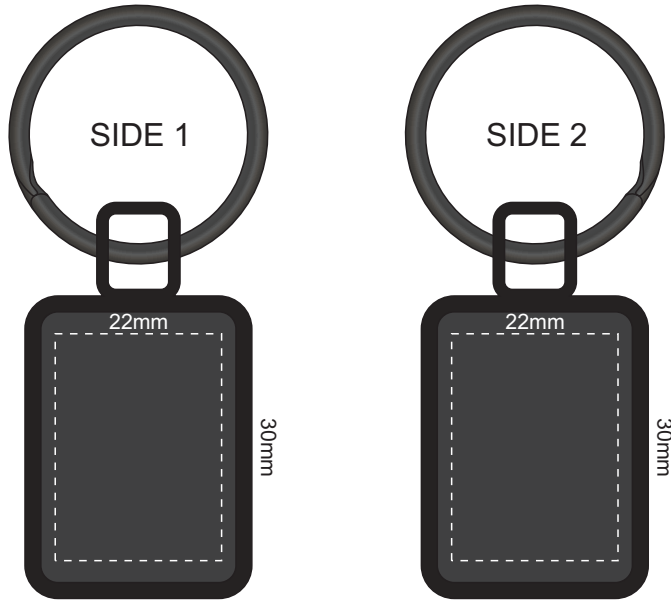

100% of Actual Size  
Laser Engraving

Engraves to a Natural Etch Finish

100% of Actual Size  
Laser Engraving

Engraves to a Natural Etch Finish