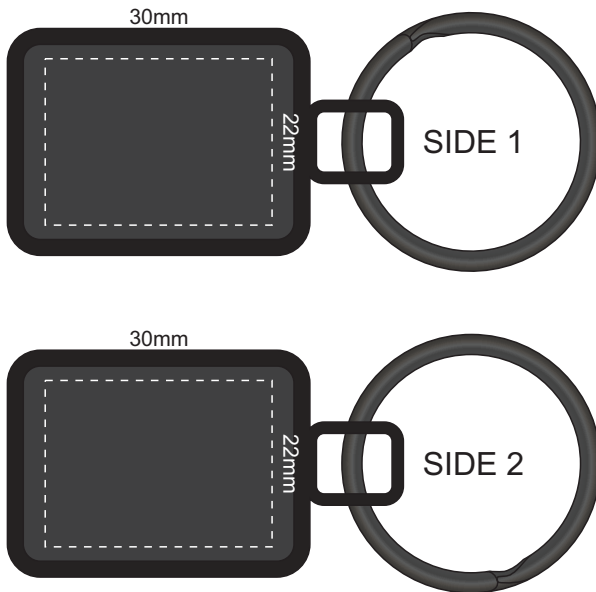

100% of Actual Size  
Laser Engraving

Engraves to a Natural Etch Finish

100% of Actual Size  
Laser Engraving

Engraves to a Natural Etch Finish