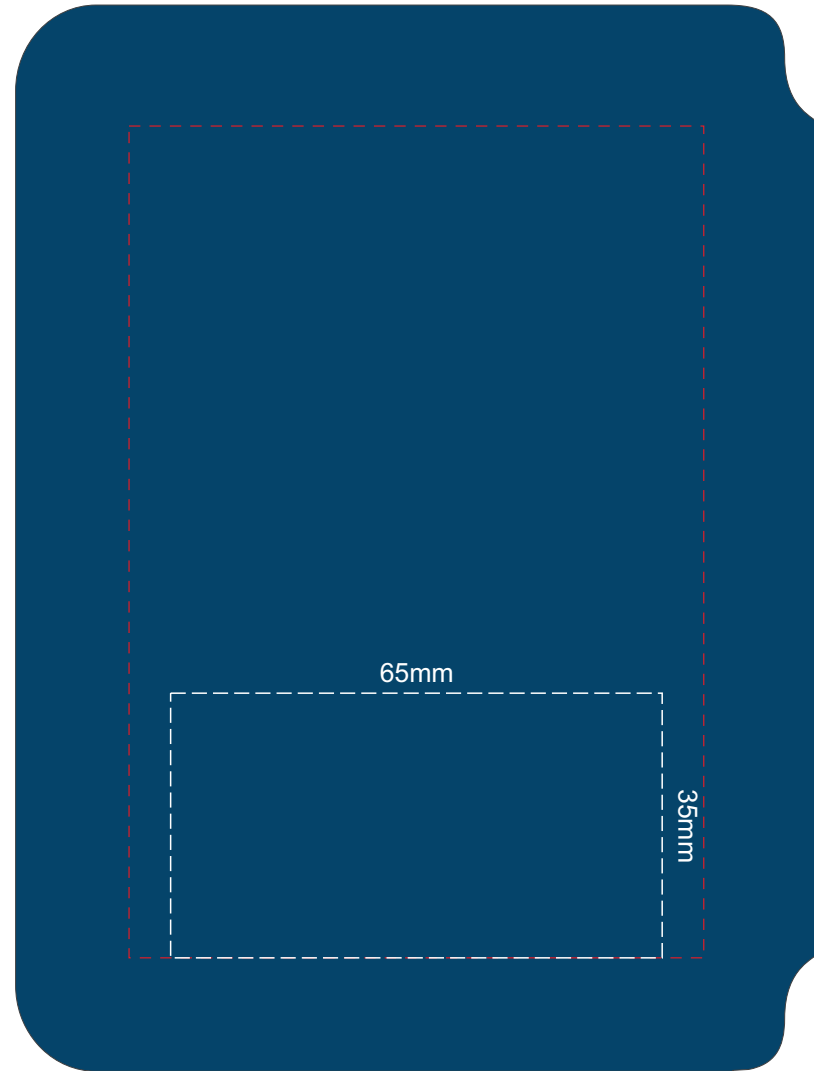

100% of Actual Size  
Pad Print

Branding area can be moved **anywhere within the red line.**

100% of Actual Size  
Pad Print (Back)

Branding area can be moved **anywhere within the red line.**

100% of Actual Size  
Pad Print

Branding area can be moved **anywhere within the red line.**

100% of Actual Size  
Pad Print (Back)

Branding area can be moved **anywhere within the red line.**

100% of Actual Size  
Screen Print (One Colour)

100% of Actual Size  
Screen Print (One Colour)  
(Back)

100% of Actual Size  
Direct Digital

100% of Actual Size  
Direct Digital (Back)

100% of Actual Size  
Thermo Debossing

100% of Actual Size  
Thermo Debossing (Back)