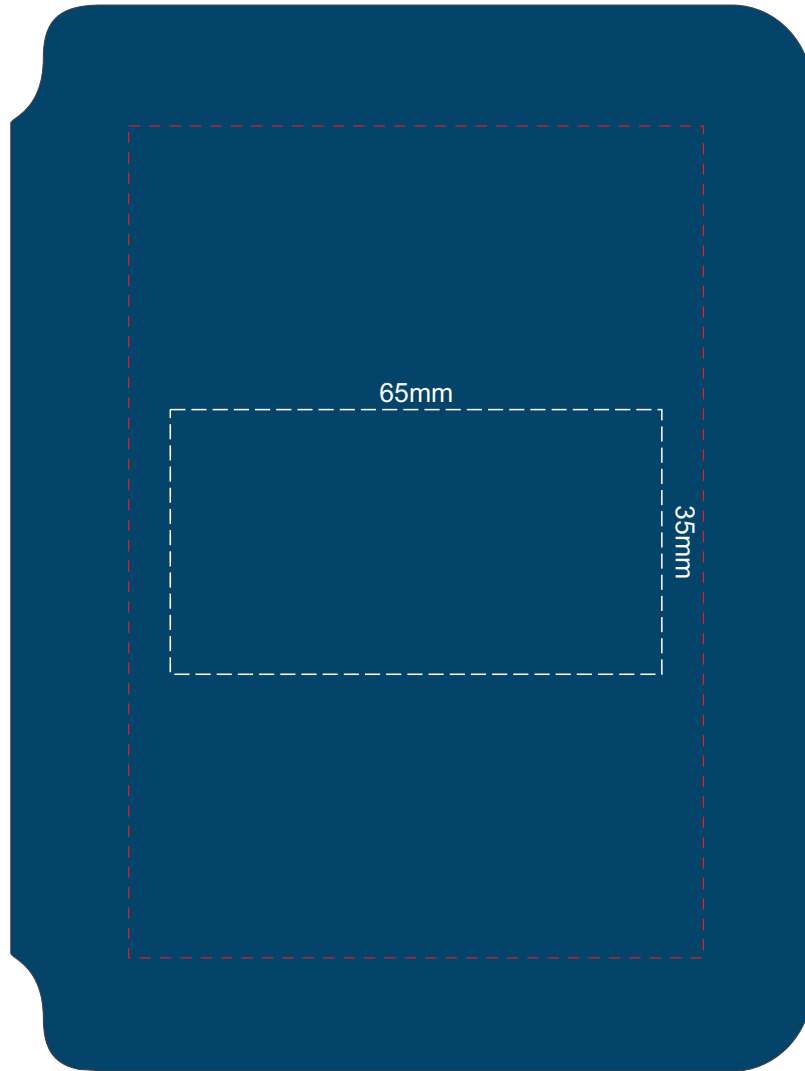

100% of Actual Size  
Pad Print

Branding area can be moved **anywhere within the red line.**

100% of Actual Size  
Pad Print (Back)

Branding area can be moved **anywhere within the red line.**

100% of Actual Size  
Pad Print

Branding area can be moved **anywhere within the red line.**

100% of Actual Size  
Pad Print (Back)

Branding area can be moved **anywhere within the red line.**

100% of Actual Size  
Screen Print (One Colour)

100% of Actual Size  
Screen Print (One Colour)  
(Back)

100% of Actual Size  
Direct Digital

100% of Actual Size  
Direct Digital (Back)

100% of Actual Size  
Thermo Debossing

100% of Actual Size  
Thermo Debossing (Back)