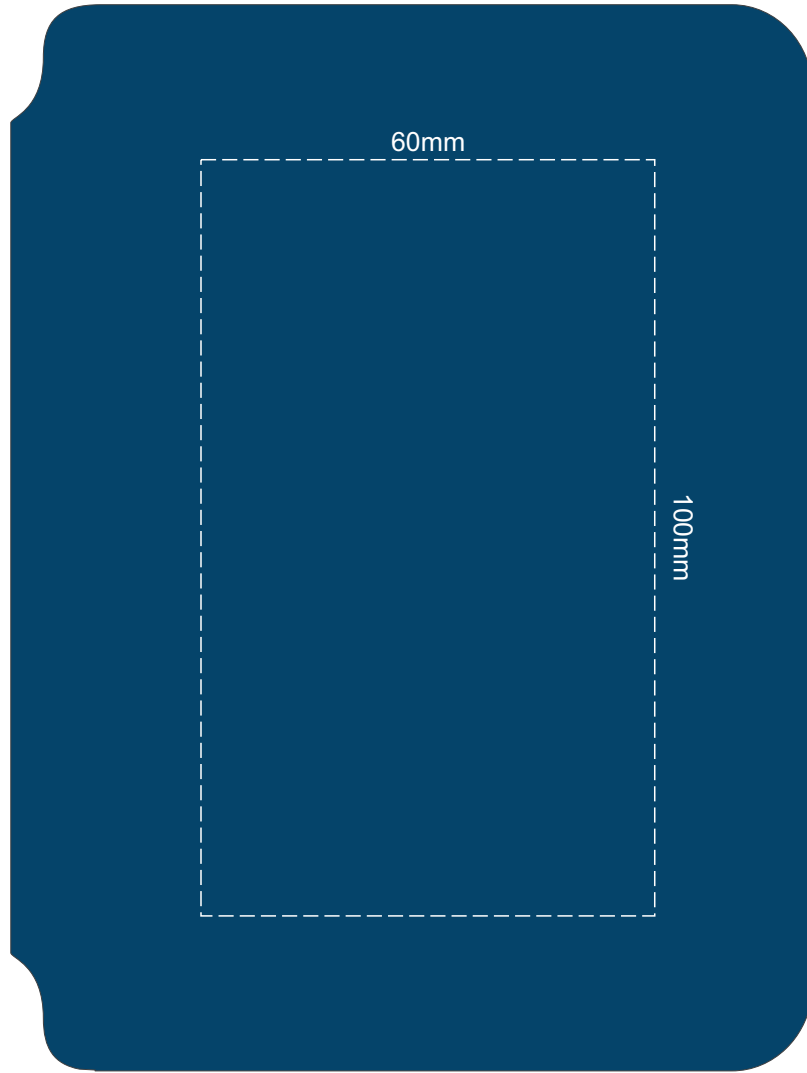

100% of Actual Size  
Pad Print

Branding area can be moved **anywhere within the red line.**

100% of Actual Size  
Pad Print (Back)

Branding area can be moved **anywhere within the red line.**

100% of Actual Size  
Pad Print

Branding area can be moved **anywhere within the red line.**

100% of Actual Size  
Pad Print (Back)

Branding area can be moved **anywhere within the red line.**

100% of Actual Size  
Screen Print (One Colour)

100% of Actual Size  
Screen Print (One Colour)  
(Back)

100% of Actual Size  
Direct Digital

100% of Actual Size  
Direct Digital (Back)

100% of Actual Size  
Thermo Debossing

100% of Actual Size  
Thermo Debossing (Back)