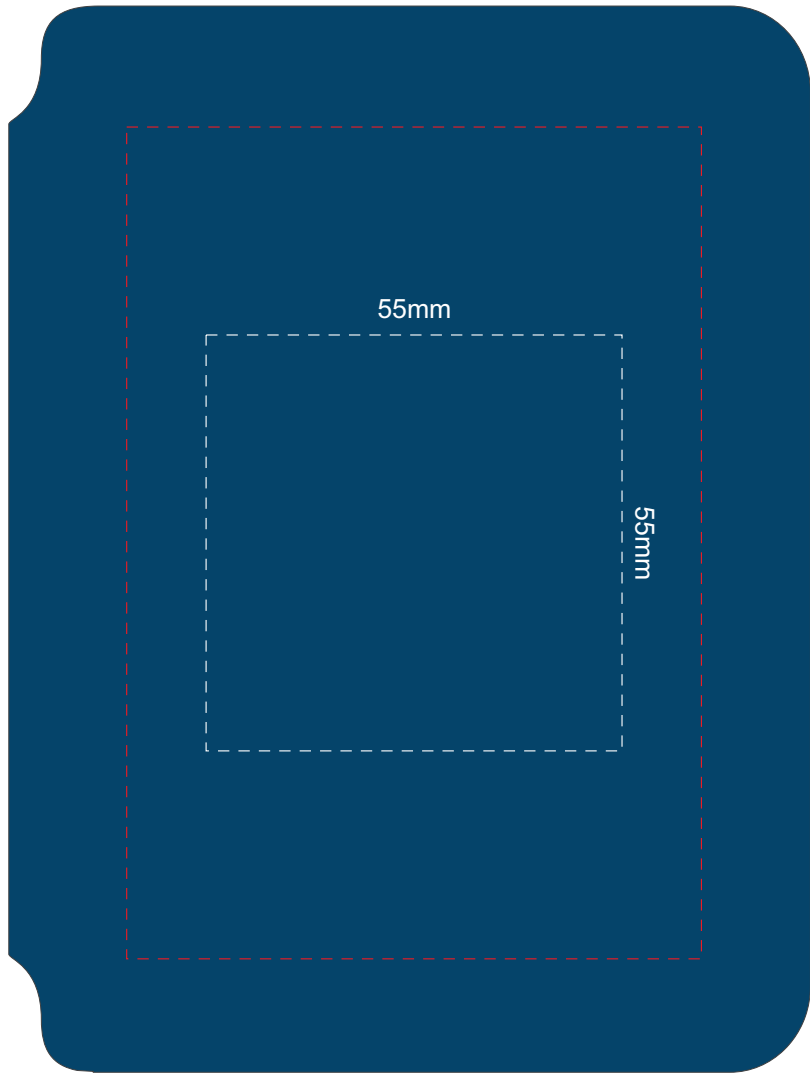

100% of Actual Size  
Pad Print

Branding area can be moved **anywhere within the red line.**

100% of Actual Size  
Pad Print (Back)

Branding area can be moved **anywhere within the red line.**

100% of Actual Size  
Pad Print

Branding area can be moved **anywhere within the red line.**

100% of Actual Size  
Pad Print (Back)

Branding area can be moved **anywhere within the red line.**

100% of Actual Size  
Screen Print (One Colour)

100% of Actual Size  
Screen Print (One Colour)  
(Back)

100% of Actual Size  
Direct Digital

100% of Actual Size  
Direct Digital (Back)

100% of Actual Size  
Thermo Debossing

100% of Actual Size  
Thermo Debossing (Back)