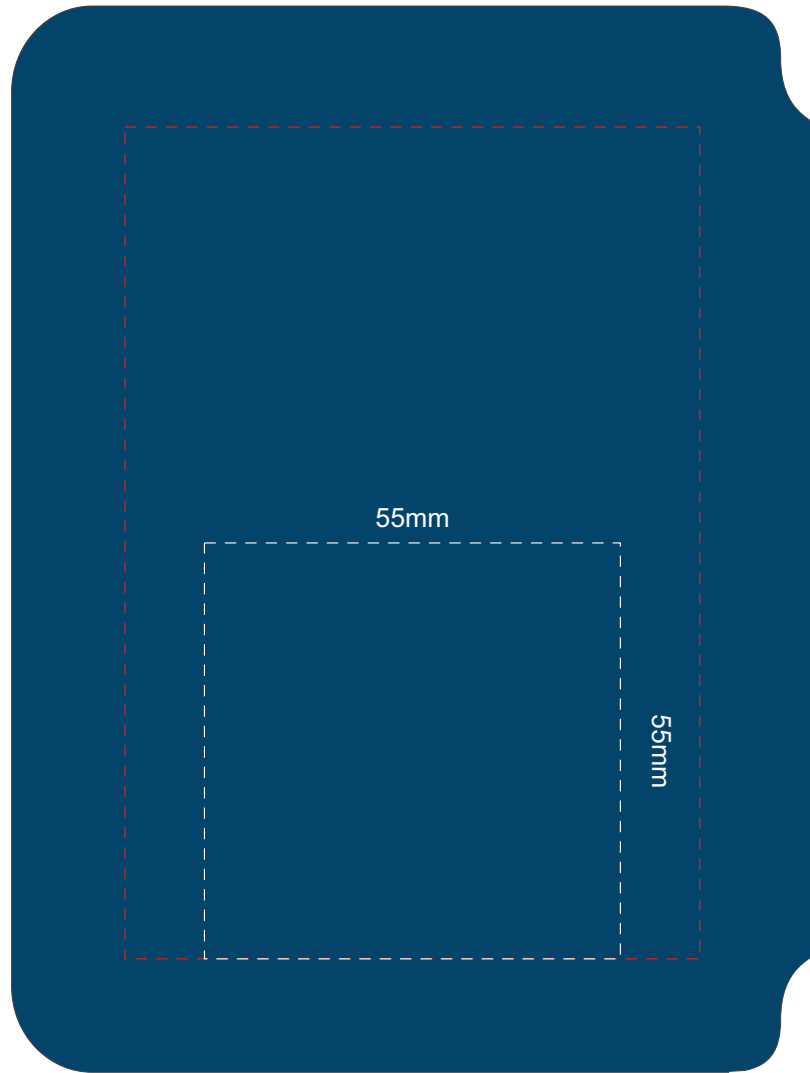

100% of Actual Size  
Pad Print

Branding area can be moved **anywhere within the red line.**

100% of Actual Size  
Pad Print (Back)

Branding area can be moved **anywhere within the red line.**

100% of Actual Size  
Pad Print

Branding area can be moved **anywhere within the red line.**

100% of Actual Size  
Pad Print (Back)

Branding area can be moved **anywhere within the red line.**

100% of Actual Size  
Screen Print (One Colour)

100% of Actual Size  
Screen Print (One Colour)  
(Back)

100% of Actual Size  
Direct Digital

100% of Actual Size  
Direct Digital (Back)

100% of Actual Size  
Thermo Debossing

100% of Actual Size  
Thermo Debossing (Back)