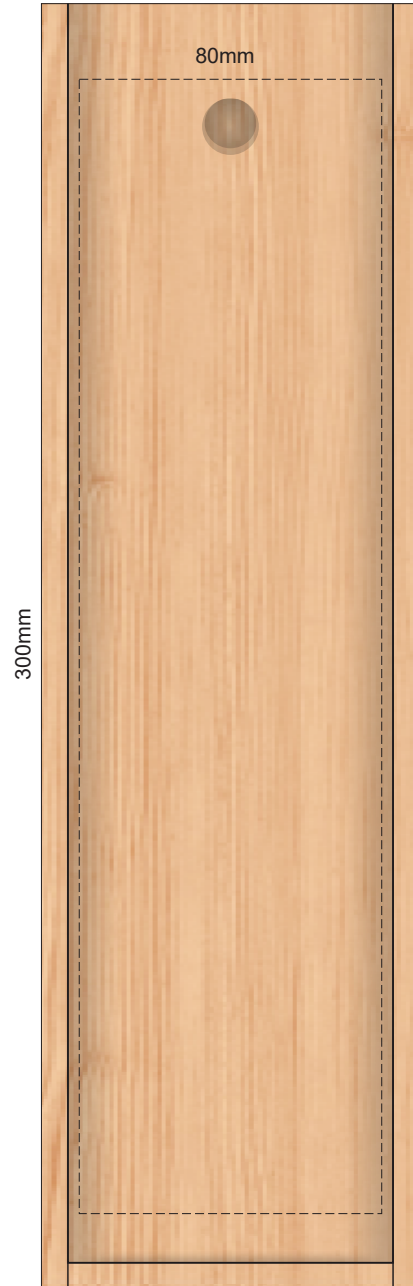

50% of Actual Size
Pad Print

50% of Actual Size
Engraving

This product is a natural material, please allow for variances in grain pattern and engraving colour.

Engraves to a Natural Etch