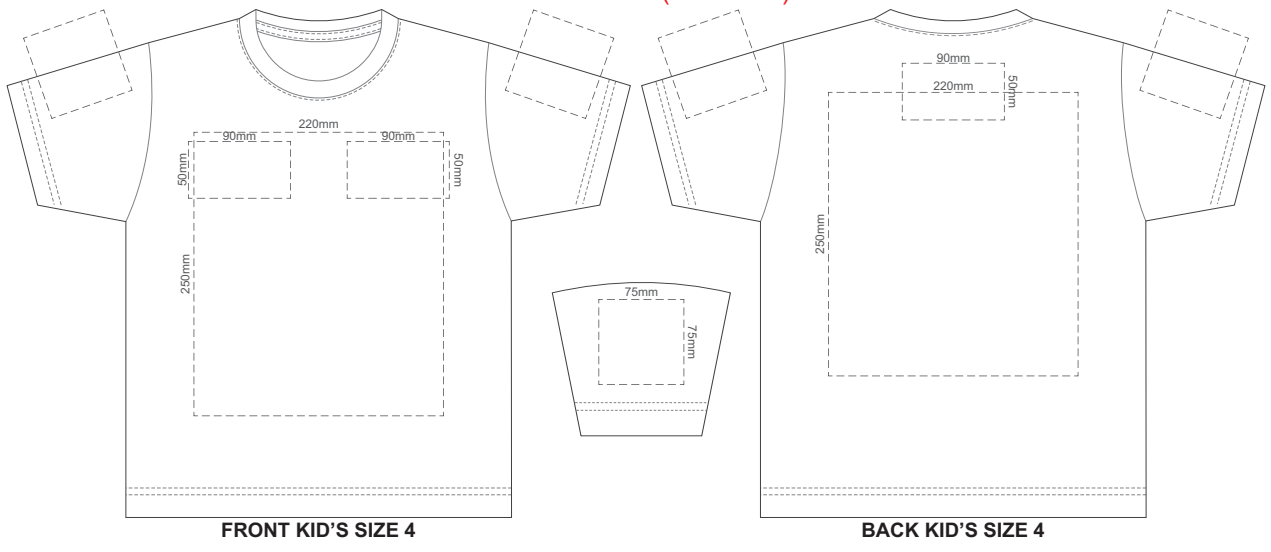

15% of Actual Size
Screen Print (3 col max)

FRONT KID'S SIZE 2

BACK KID'S SIZE 2

15% of Actual Size
Colourflex Tranfer
Faux Embroidery

KIDS' SIZE 2 FRONT

KIDS' SIZE 2 BACK

15% of Actual Size
Embroidery

FRONT KID'S SIZE 2

15% of Actual Size
Screen Print (3 col max)

15% of Actual Size
Colourflex Tranfer
Faux Embroidery

15% of Actual Size
Embroidery

15% of Actual Size
Screen Print (3 col max)

15% of Actual Size
Colourflex Tranfer
Faux Embroidery

15% of Actual Size
Embroidery

15% of Actual Size
Screen Print (3 col max)

FRONT KID'S SIZE 8

BACK KID'S SIZE 8

15% of Actual Size
Colourflex Tranfer
Faux Embroidery

KIDS' SIZE 8 FRONT

KIDS' SIZE 8 BACK

15% of Actual Size
Embroidery

FRONT KID'S SIZE 12