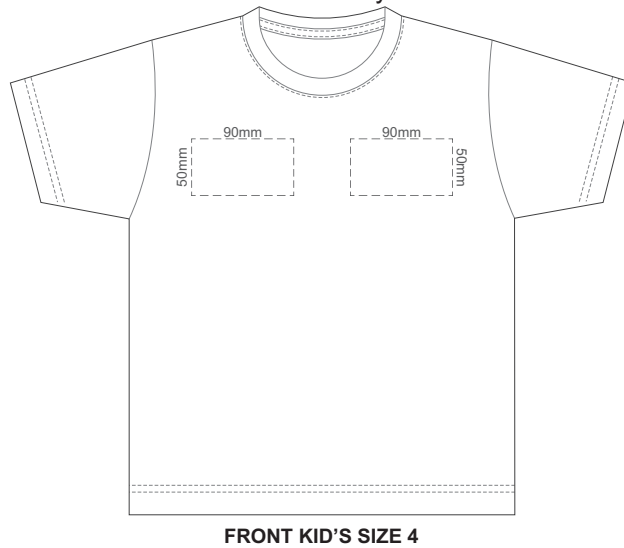

15% of Actual Size
Screen Print (3 col max)

FRONT KID'S SIZE 2

BACK KID'S SIZE 2

15% of Actual Size
Colourflex Tranfer
Faux Embroidery

KIDS' SIZE 2 FRONT

KIDS' SIZE 2 BACK

15% of Actual Size
Embroidery

FRONT KID'S SIZE 2

15% of Actual Size
Screen Print (3 col max)

15% of Actual Size
Colourflex Tranfer
Faux Embroidery

15% of Actual Size
Embroidery

15% of Actual Size
Screen Print (3 col max)

15% of Actual Size
Colourflex Tranfer
Faux Embroidery

15% of Actual Size
Embroidery

15% of Actual Size
Screen Print (3 col max)

FRONT KID'S SIZE 8

BACK KID'S SIZE 8

15% of Actual Size
Colourflex Tranfer
Faux Embroidery

KIDS' SIZE 8 FRONT

KIDS' SIZE 8 BACK

15% of Actual Size
Embroidery

FRONT KID'S SIZE 12