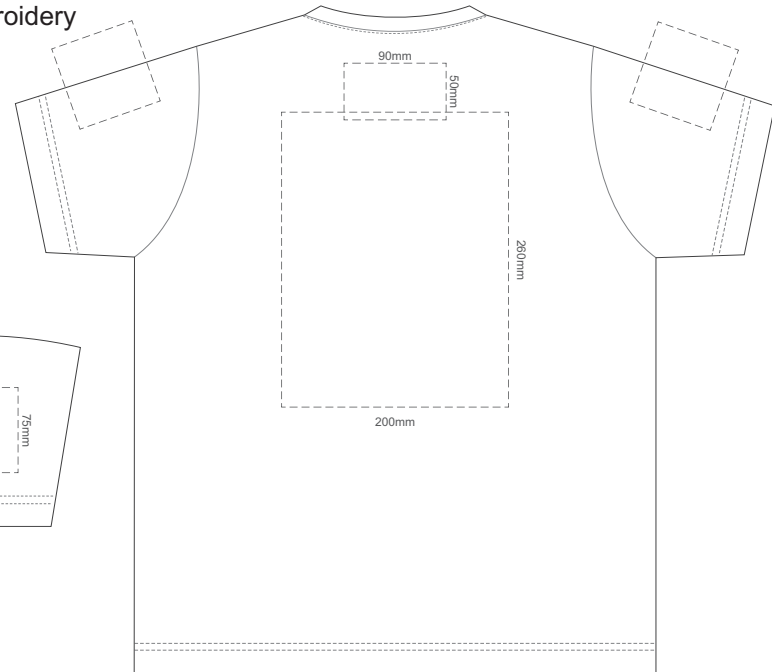

FRONT KID'S SIZE 8

15% of Actual Size
Screen Print (3 col max)

FRONT KID'S SIZE 10

BACK KID'S SIZE 10

15% of Actual Size
Colourflex Tranfer
Faux Embroidery

KIDS' SIZE 10 FRONT

KIDS' SIZE 10 BACK

15% of Actual Size
Embroidery

FRONT KID'S SIZE 10

15% of Actual Size
Screen Print (3 col max)

FRONT KID'S SIZE 12

BACK KID'S SIZE 12

15% of Actual Size
Colourflex Tranfer
Faux Embroidery

KIDS' SIZE 12 FRONT

KIDS' SIZE 12 BACK

15% of Actual Size
Embroidery

FRONT KID'S SIZE 12