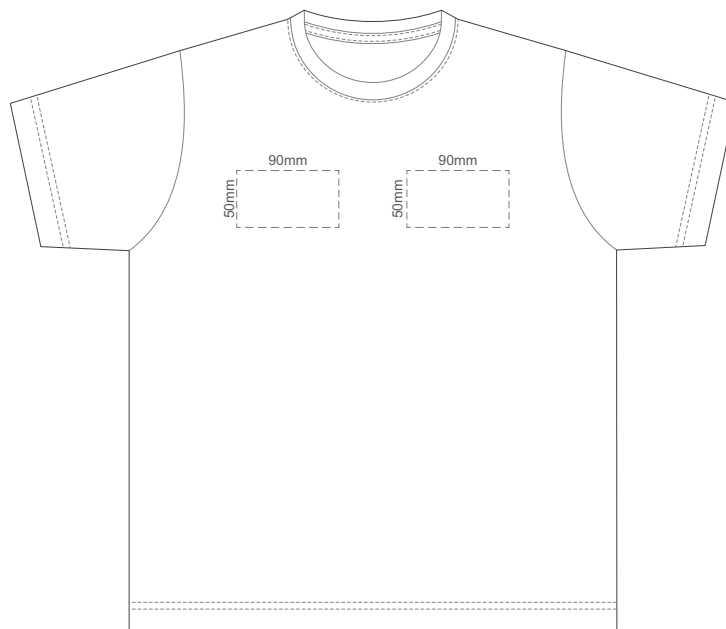

15% of Actual Size
Embroidery

15% of Actual Size
Screen Print (3 col max)

FRONT KID'S SIZE 8

BACK KID'S SIZE 8

15% of Actual Size
Colourflex Tranfer
Faux Embroidery

KIDS' SIZE 8 FRONT

KIDS' SIZE 8 BACK

15% of Actual Size
Embroidery

FRONT KID'S SIZE 8

15% of Actual Size
Screen Print (3 col max)

FRONT KID'S SIZE 10

BACK KID'S SIZE 10

15% of Actual Size
Colourflex Tranfer
Faux Embroidery

KIDS' SIZE 10 FRONT

KIDS' SIZE 10 BACK

15% of Actual Size
Embroidery

FRONT KID'S SIZE 10

15% of Actual Size
Screen Print (3 col max)

FRONT KID'S SIZE 12

BACK KID'S SIZE 12

15% of Actual Size
Colourflex Tranfer
Faux Embroidery

KIDS' SIZE 12 FRONT

KIDS' SIZE 12 BACK

15% of Actual Size
Embroidery

FRONT KID'S SIZE 12