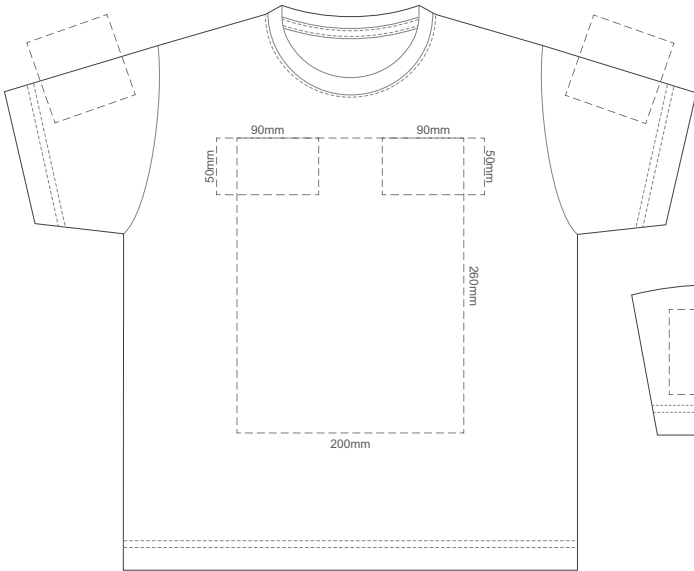

15% of Actual Size
Screen Print (3 col max)

FRONT KID'S SIZE 2

BACK KID'S SIZE 2

15% of Actual Size
Colourflex Tranfer
Faux Embroidery

KIDS' SIZE 2 FRONT

KIDS' SIZE 2 BACK

15% of Actual Size
Embroidery

FRONT KID'S SIZE 2

15% of Actual Size
Screen Print (3 col max)

15% of Actual Size
Colourflex Tranfer
Faux Embroidery

15% of Actual Size
Embroidery

15% of Actual Size
Screen Print (3 col max)

15% of Actual Size
Colourflex Tranfer
Faux Embroidery

15% of Actual Size
Embroidery

15% of Actual Size
Screen Print (3 col max)

FRONT KID'S SIZE 8

BACK KID'S SIZE 8

15% of Actual Size
Colourflex Tranfer
Faux Embroidery

KIDS' SIZE 8 FRONT

KIDS' SIZE 8 BACK

15% of Actual Size
Embroidery

FRONT KID'S SIZE 8

15% of Actual Size
Screen Print (3 col max)

FRONT KID'S SIZE 10

BACK KID'S SIZE 10

15% of Actual Size
Colourflex Tranfer
Faux Embroidery

KIDS' SIZE 10 FRONT

KIDS' SIZE 10 BACK

15% of Actual Size
Embroidery