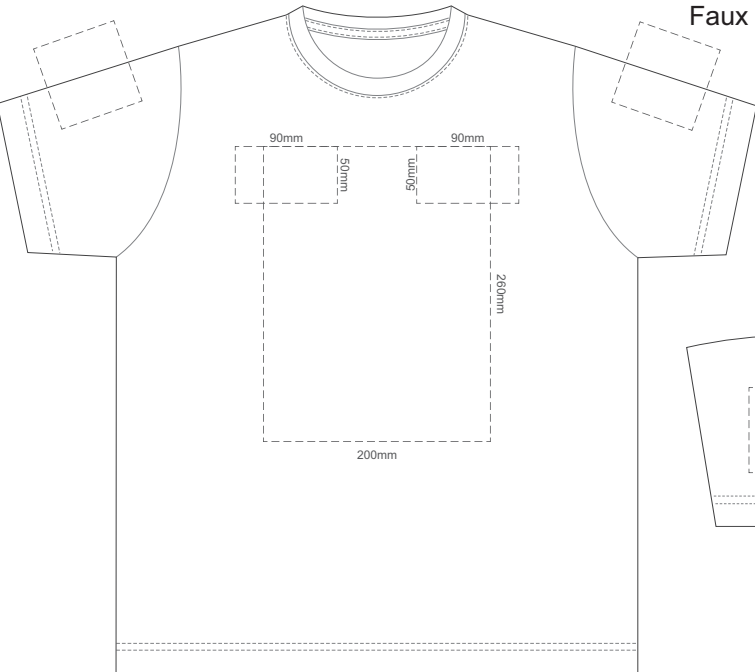

FRONT KID'S SIZE 8

15% of Actual Size
Screen Print (3 col max)

FRONT KID'S SIZE 10

BACK KID'S SIZE 10

15% of Actual Size
Colourflex Tranfer
Faux Embroidery

KIDS' SIZE 10 FRONT

KIDS' SIZE 10 BACK

15% of Actual Size
Embroidery

FRONT KID'S SIZE 10

15% of Actual Size
Screen Print (3 col max)

FRONT KID'S SIZE 12

BACK KID'S SIZE 12

15% of Actual Size
Colourflex Tranfer
Faux Embroidery

KIDS' SIZE 12 FRONT

KIDS' SIZE 12 BACK

15% of Actual Size
Embroidery

FRONT KID'S SIZE 12