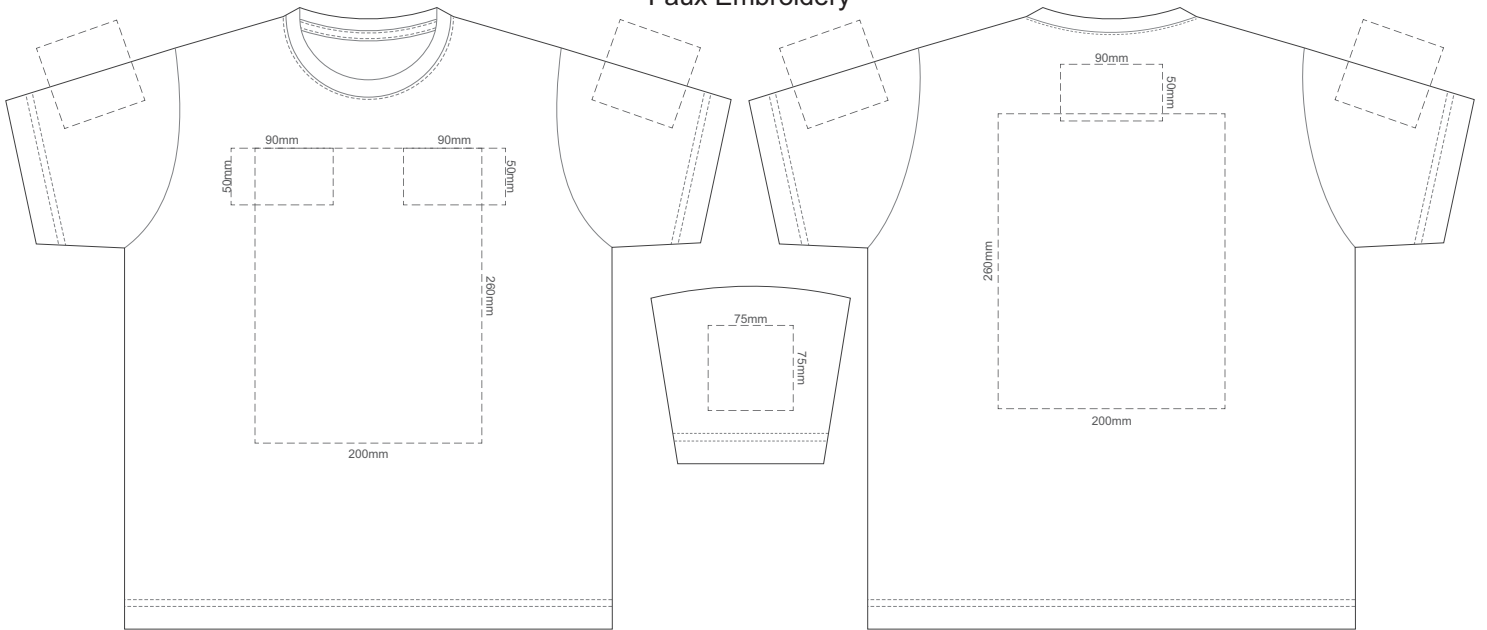

15% of Actual Size
Embroidery

15% of Actual Size
Screen Print (3 col max)

FRONT KID'S SIZE 8

BACK KID'S SIZE 8

15% of Actual Size
Colourflex Tranfer
Faux Embroidery

KIDS' SIZE 8 FRONT

KIDS' SIZE 8 BACK

15% of Actual Size
Embroidery

FRONT KID'S SIZE 8

15% of Actual Size
Screen Print (3 col max)

FRONT KID'S SIZE 10

BACK KID'S SIZE 10

15% of Actual Size
Colourflex Tranfer
Faux Embroidery

KIDS' SIZE 10 FRONT

KIDS' SIZE 10 BACK

15% of Actual Size
Embroidery

FRONT KID'S SIZE 10

15% of Actual Size
Screen Print (3 col max)

FRONT KID'S SIZE 12

BACK KID'S SIZE 12

15% of Actual Size
Colourflex Tranfer
Faux Embroidery

KIDS' SIZE 12 FRONT

KIDS' SIZE 12 BACK

15% of Actual Size
Embroidery

FRONT KID'S SIZE 12