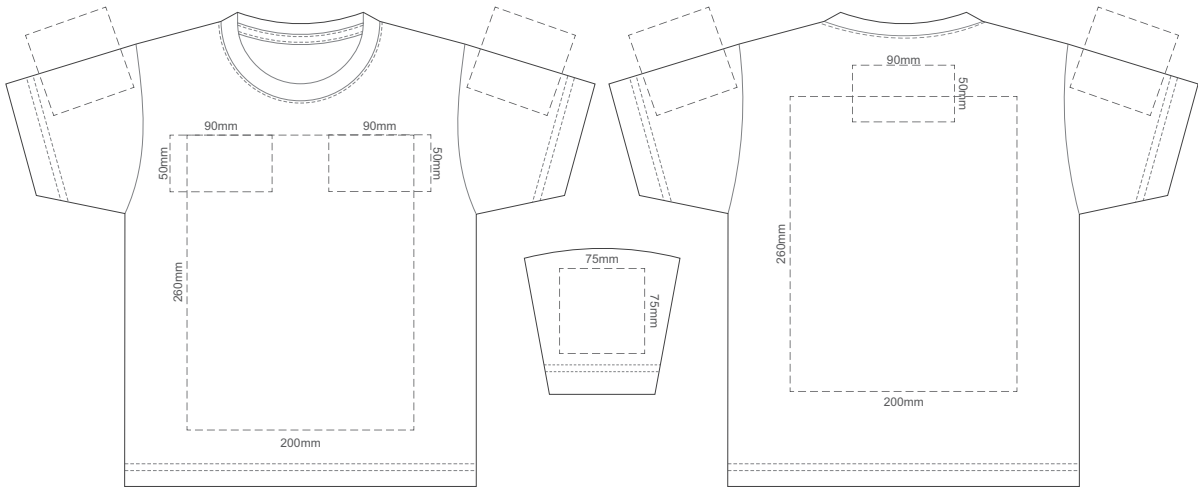

15% of Actual Size
Screen Print (3 col max)

FRONT KID'S SIZE 2

BACK KID'S SIZE 2

15% of Actual Size
Colourflex Tranfer
Faux Embroidery

KIDS' SIZE 2 FRONT

KIDS' SIZE 2 BACK

15% of Actual Size
Embroidery

FRONT KID'S SIZE 2

15% of Actual Size
Screen Print (3 col max)

15% of Actual Size
Colourflex Tranfer
Faux Embroidery

15% of Actual Size
Embroidery

15% of Actual Size
Screen Print (3 col max)

15% of Actual Size
Colourflex Tranfer
Faux Embroidery

15% of Actual Size
Embroidery

15% of Actual Size
Screen Print (3 col max)

FRONT KID'S SIZE 8

BACK KID'S SIZE 8

15% of Actual Size
Colourflex Tranfer
Faux Embroidery

KIDS' SIZE 8 FRONT

KIDS' SIZE 8 BACK

15% of Actual Size
Embroidery

FRONT KID'S SIZE 12