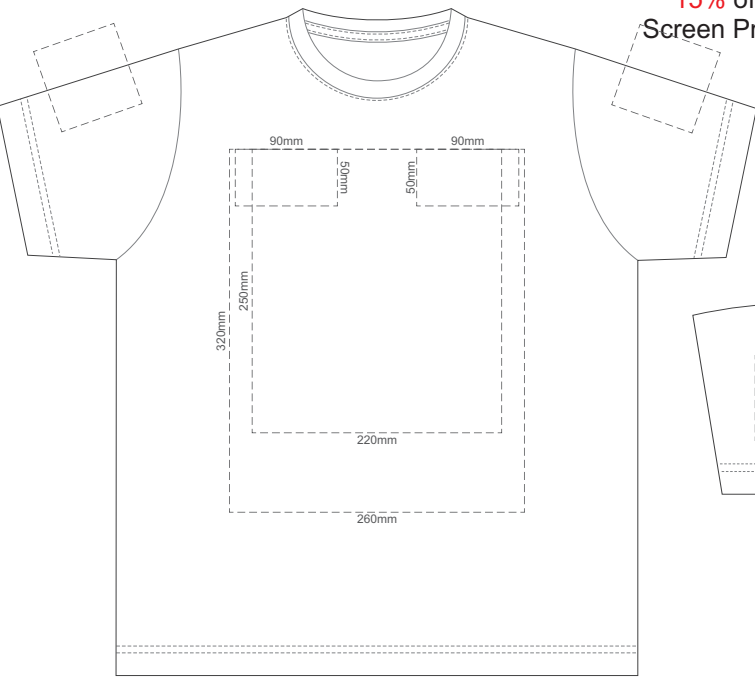

15% of Actual Size
Embroidery

15% of Actual Size
Screen Print (3 col max)

FRONT KID'S SIZE 8

BACK KID'S SIZE 8

15% of Actual Size
Colourflex Tranfer
Faux Embroidery

KIDS' SIZE 8 FRONT

KIDS' SIZE 8 BACK

15% of Actual Size
Embroidery

FRONT KID'S SIZE 8

15% of Actual Size
Screen Print (3 col max)

FRONT KID'S SIZE 10

BACK KID'S SIZE 10

15% of Actual Size
Colourflex Tranfer
Faux Embroidery

KIDS' SIZE 10 FRONT

KIDS' SIZE 10 BACK

15% of Actual Size
Embroidery

FRONT KID'S SIZE 10

15% of Actual Size
Screen Print (3 col max)

FRONT KID'S SIZE 12

BACK KID'S SIZE 12

15% of Actual Size
Colourflex Tranfer
Faux Embroidery

KIDS' SIZE 12 FRONT

KIDS' SIZE 12 BACK

15% of Actual Size
Embroidery

FRONT KID'S SIZE 12