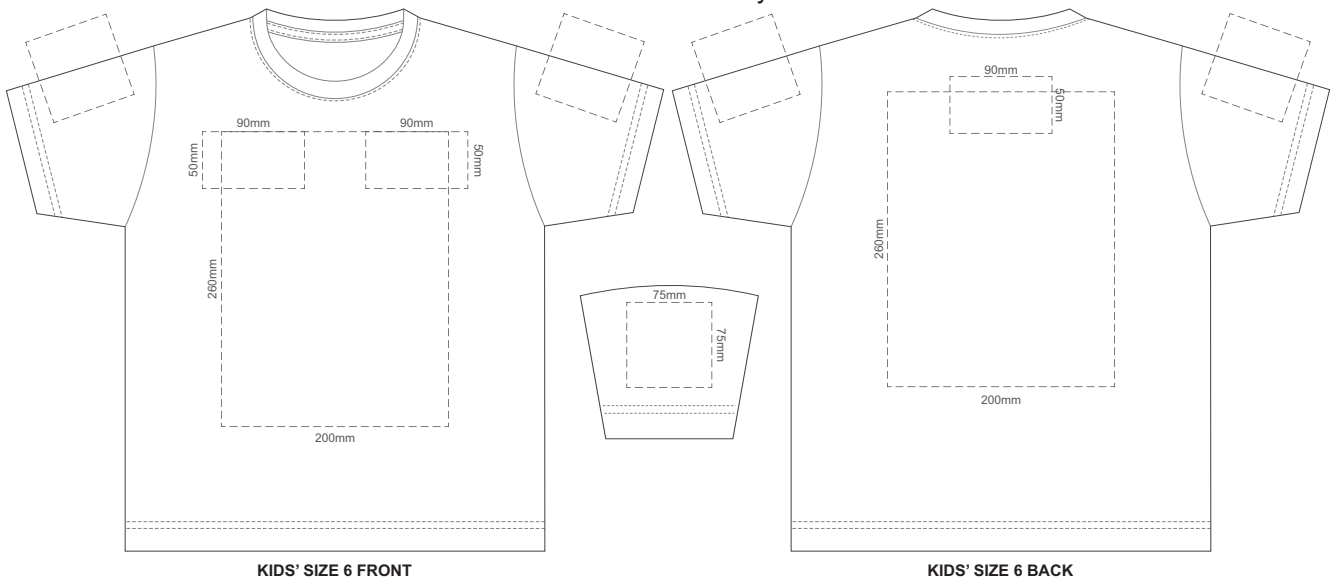

15% of Actual Size
Screen Print (3 col max)

FRONT KID'S SIZE 2

BACK KID'S SIZE 2

15% of Actual Size
Colourflex Tranfer
Faux Embroidery

KIDS' SIZE 2 FRONT

KIDS' SIZE 2 BACK

15% of Actual Size
Embroidery

FRONT KID'S SIZE 2

15% of Actual Size
Screen Print (3 col max)

15% of Actual Size
Colourflex Tranfer
Faux Embroidery

15% of Actual Size
Embroidery

15% of Actual Size
Screen Print (3 col max)

15% of Actual Size
Colourflex Tranfer
Faux Embroidery

15% of Actual Size
Embroidery

15% of Actual Size
Screen Print (3 col max)

FRONT KID'S SIZE 8

BACK KID'S SIZE 8

15% of Actual Size
Colourflex Tranfer
Faux Embroidery

KIDS' SIZE 8 FRONT

KIDS' SIZE 8 BACK

15% of Actual Size
Embroidery

FRONT KID'S SIZE 12