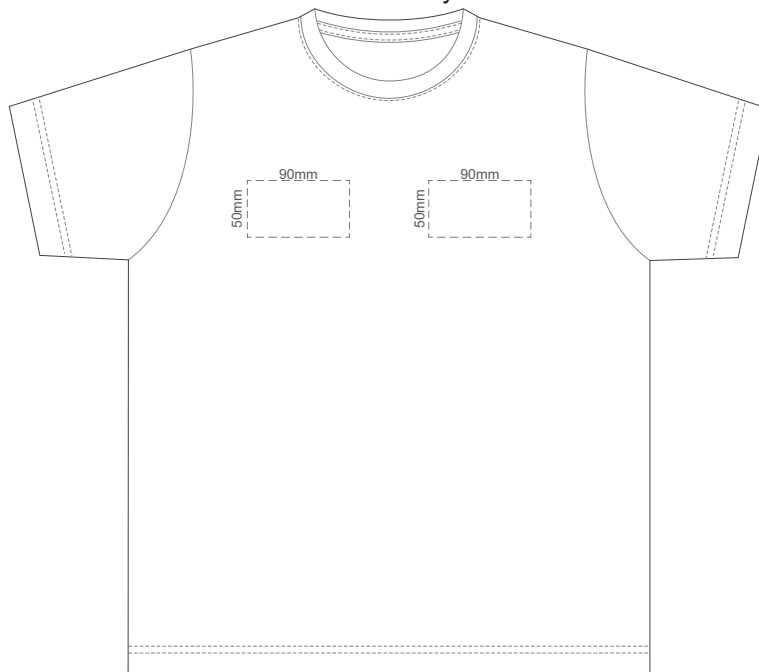

FRONT KID'S SIZE 8

15% of Actual Size
Screen Print (3 col max)

FRONT KID'S SIZE 10

BACK KID'S SIZE 10

15% of Actual Size
Colourflex Tranfer
Faux Embroidery

KIDS' SIZE 10 FRONT

KIDS' SIZE 10 BACK

15% of Actual Size
Embroidery

FRONT KID'S SIZE 10

15% of Actual Size
Screen Print (3 col max)

FRONT KID'S SIZE 12

BACK KID'S SIZE 12

15% of Actual Size
Colourflex Tranfer
Faux Embroidery

KIDS' SIZE 12 FRONT

KIDS' SIZE 12 BACK

15% of Actual Size
Embroidery

FRONT KID'S SIZE 12