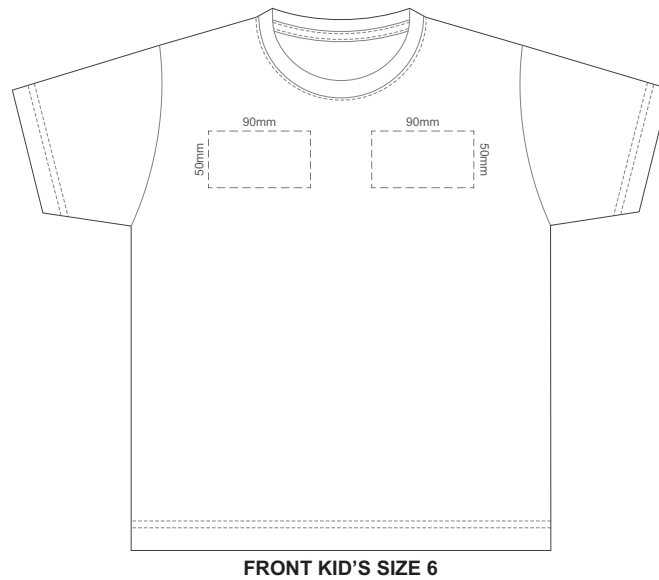

15% of Actual Size
Screen Print (3 col max)

FRONT KID'S SIZE 2

BACK KID'S SIZE 2

15% of Actual Size
Colourflex Tranfer
Faux Embroidery

KIDS' SIZE 2 FRONT

KIDS' SIZE 2 BACK

15% of Actual Size
Embroidery

FRONT KID'S SIZE 2

15% of Actual Size
Screen Print (3 col max)

15% of Actual Size
Colourflex Tranfer
Faux Embroidery

15% of Actual Size
Embroidery

15% of Actual Size
Screen Print (3 col max)

15% of Actual Size
Colourflex Tranfer
Faux Embroidery

15% of Actual Size
Embroidery

15% of Actual Size
Screen Print (3 col max)

FRONT KID'S SIZE 8

BACK KID'S SIZE 8

15% of Actual Size
Colourflex Tranfer
Faux Embroidery

KIDS' SIZE 8 FRONT

KIDS' SIZE 8 BACK

15% of Actual Size
Embroidery

FRONT KID'S SIZE 12