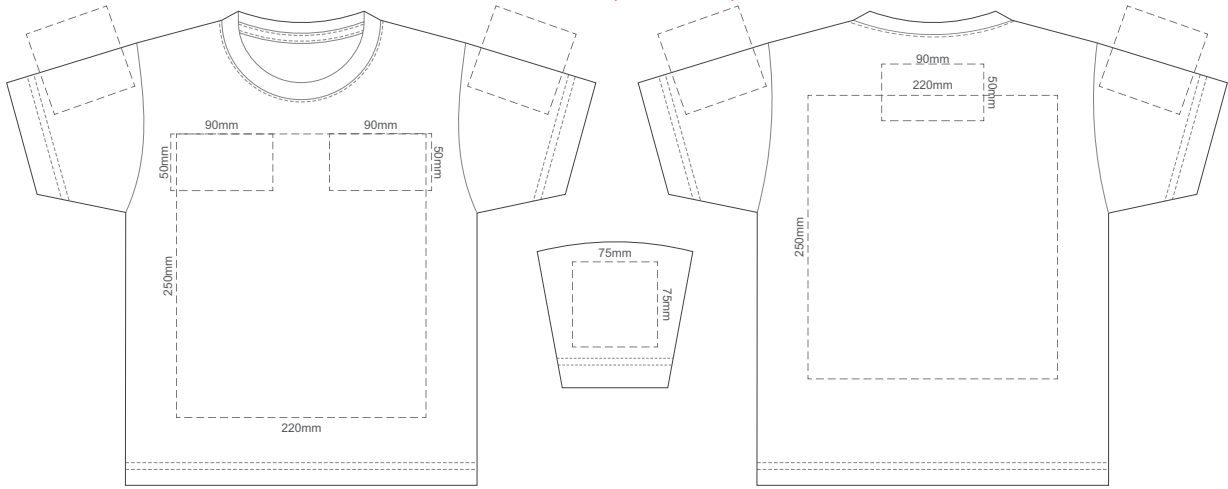

15% of Actual Size
Screen Print (3 col max)

FRONT KID'S SIZE 2

BACK KID'S SIZE 2

15% of Actual Size
Colourflex Tranfer
Faux Embroidery

KIDS' SIZE 2 FRONT

KIDS' SIZE 2 BACK

15% of Actual Size
Embroidery

FRONT KID'S SIZE 2

15% of Actual Size
Screen Print (3 col max)

15% of Actual Size
Colourflex Tranfer
Faux Embroidery

15% of Actual Size
Embroidery

15% of Actual Size
Screen Print (3 col max)

15% of Actual Size
Colourflex Tranfer
Faux Embroidery

15% of Actual Size
Embroidery

15% of Actual Size
Screen Print (3 col max)

FRONT KID'S SIZE 8

BACK KID'S SIZE 8

15% of Actual Size
Colourflex Tranfer
Faux Embroidery

KIDS' SIZE 8 FRONT

KIDS' SIZE 8 BACK

15% of Actual Size
Embroidery

FRONT KID'S SIZE 12