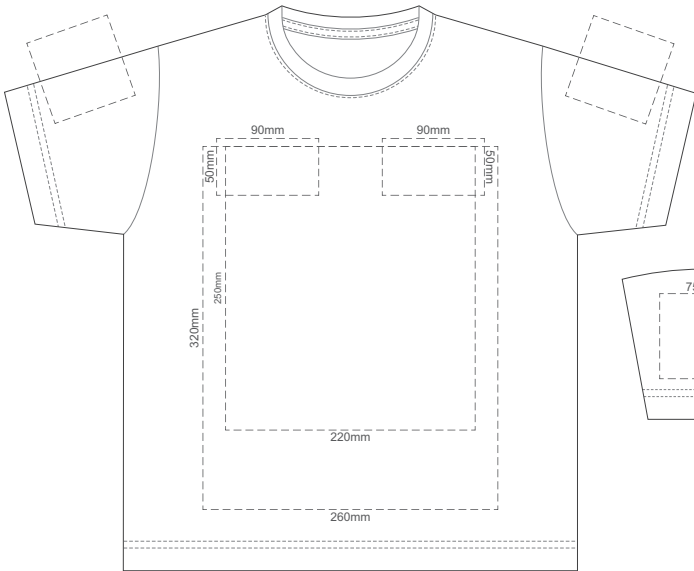

15% of Actual Size
Screen Print (3 col max)

FRONT KID'S SIZE 2

BACK KID'S SIZE 2

15% of Actual Size
Colourflex Tranfer
Faux Embroidery

KIDS' SIZE 2 FRONT

KIDS' SIZE 2 BACK

15% of Actual Size
Embroidery

FRONT KID'S SIZE 2

15% of Actual Size
Screen Print (3 col max)

15% of Actual Size
Colourflex Tranfer
Faux Embroidery

15% of Actual Size
Embroidery

15% of Actual Size
Screen Print (3 col max)

15% of Actual Size
Colourflex Tranfer
Faux Embroidery

15% of Actual Size
Embroidery

15% of Actual Size
Screen Print (3 col max)

FRONT KID'S SIZE 8

BACK KID'S SIZE 8

15% of Actual Size
Colourflex Tranfer
Faux Embroidery

KIDS' SIZE 8 FRONT

KIDS' SIZE 8 BACK

15% of Actual Size
Embroidery

FRONT KID'S SIZE 12