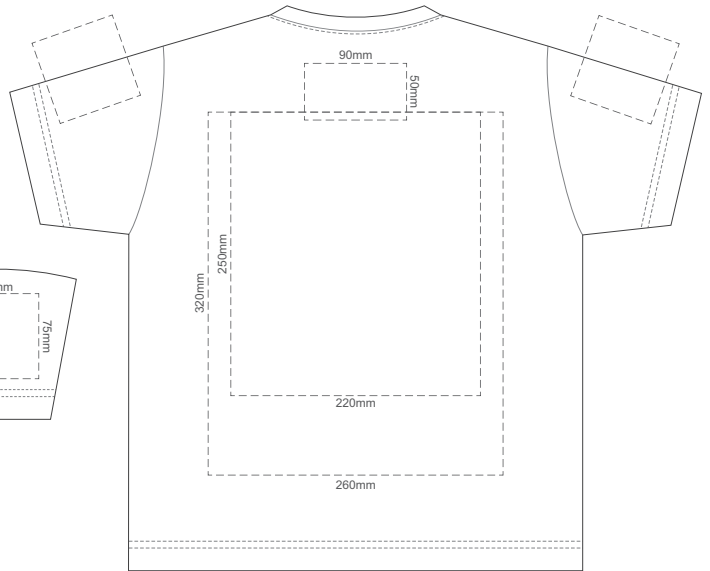

15% of Actual Size
Screen Print (3 col max)

FRONT KID'S SIZE 2

BACK KID'S SIZE 2

15% of Actual Size
Colourflex Tranfer
Faux Embroidery

KIDS' SIZE 2 FRONT

KIDS' SIZE 2 BACK

15% of Actual Size
Embroidery

FRONT KID'S SIZE 2

15% of Actual Size
Screen Print (3 col max)

15% of Actual Size
Colourflex Tranfer
Faux Embroidery

15% of Actual Size
Embroidery

15% of Actual Size
Screen Print (3 col max)

15% of Actual Size
Colourflex Tranfer
Faux Embroidery

15% of Actual Size
Embroidery

15% of Actual Size
Screen Print (3 col max)

FRONT KID'S SIZE 8

BACK KID'S SIZE 8

15% of Actual Size
Colourflex Tranfer
Faux Embroidery

KIDS' SIZE 8 FRONT

KIDS' SIZE 8 BACK

15% of Actual Size
Embroidery

FRONT KID'S SIZE 12