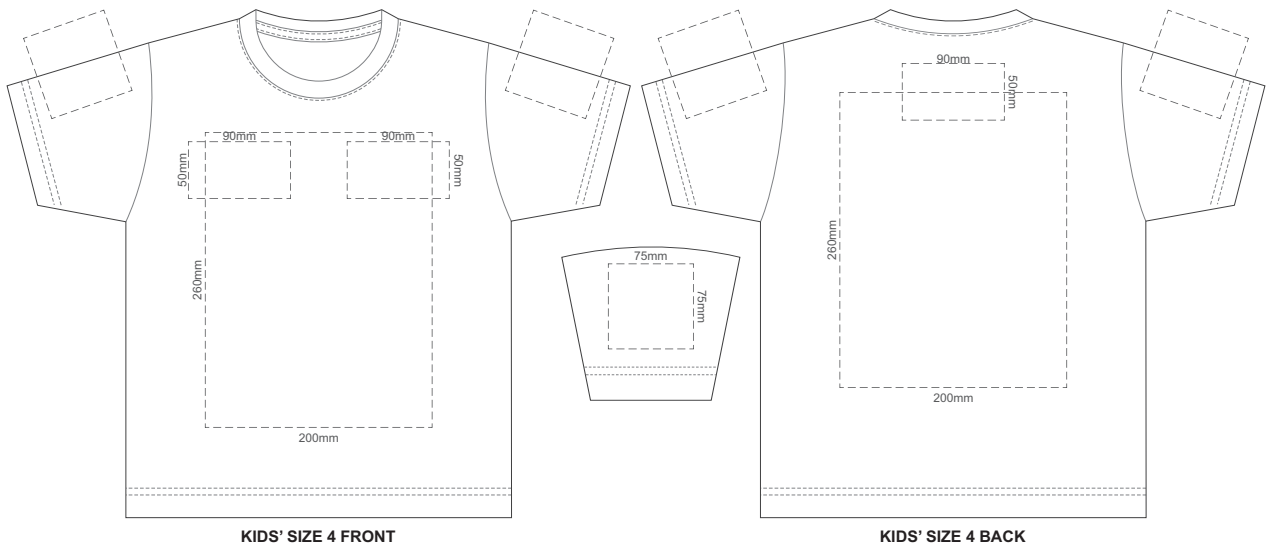

15% of Actual Size
Screen Print (3 col max)

FRONT KID'S SIZE 2

BACK KID'S SIZE 2

15% of Actual Size
Colourflex Tranfer
Faux Embroidery

KIDS' SIZE 2 FRONT

KIDS' SIZE 2 BACK

15% of Actual Size
Embroidery

FRONT KID'S SIZE 2

15% of Actual Size
Screen Print (3 col max)

15% of Actual Size
Colourflex Tranfer
Faux Embroidery

15% of Actual Size
Embroidery

15% of Actual Size
Screen Print (3 col max)

15% of Actual Size
Colourflex Tranfer
Faux Embroidery

15% of Actual Size
Embroidery

15% of Actual Size
Screen Print (3 col max)

FRONT KID'S SIZE 8

BACK KID'S SIZE 8

15% of Actual Size
Colourflex Tranfer
Faux Embroidery

KIDS' SIZE 8 FRONT

KIDS' SIZE 8 BACK

15% of Actual Size
Embroidery

FRONT KID'S SIZE 12