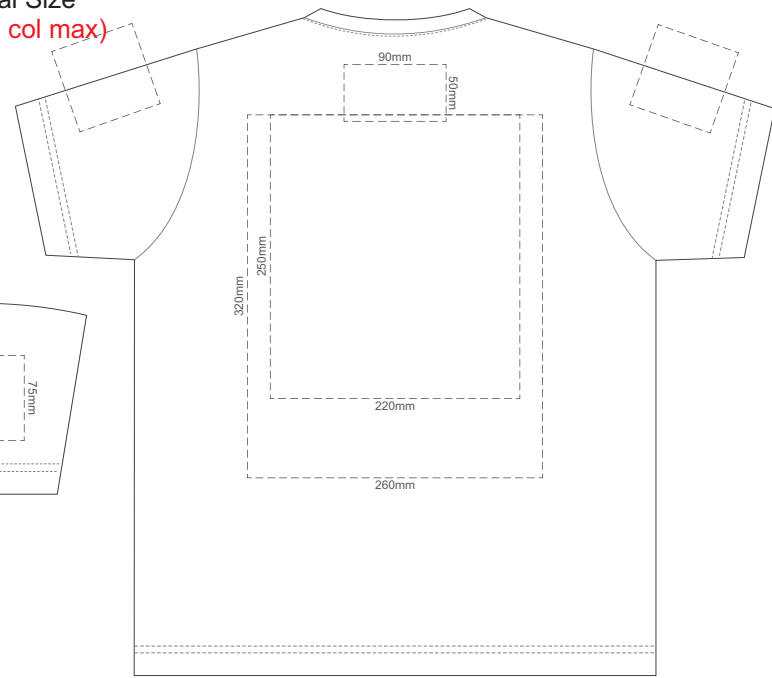

15% of Actual Size
Embroidery

15% of Actual Size
Screen Print (3 col max)

FRONT KID'S SIZE 8

BACK KID'S SIZE 8

15% of Actual Size
Colourflex Tranfer
Faux Embroidery

KIDS' SIZE 8 FRONT

KIDS' SIZE 8 BACK

15% of Actual Size
Embroidery

FRONT KID'S SIZE 8

15% of Actual Size
Screen Print (3 col max)

FRONT KID'S SIZE 10

BACK KID'S SIZE 10

15% of Actual Size
Colourflex Tranfer
Faux Embroidery

KIDS' SIZE 10 FRONT

KIDS' SIZE 10 BACK

15% of Actual Size
Embroidery

FRONT KID'S SIZE 10

15% of Actual Size
Screen Print (3 col max)

FRONT KID'S SIZE 12

BACK KID'S SIZE 12

15% of Actual Size
Colourflex Tranfer
Faux Embroidery

KIDS' SIZE 12 FRONT

KIDS' SIZE 12 BACK

15% of Actual Size
Embroidery

FRONT KID'S SIZE 12