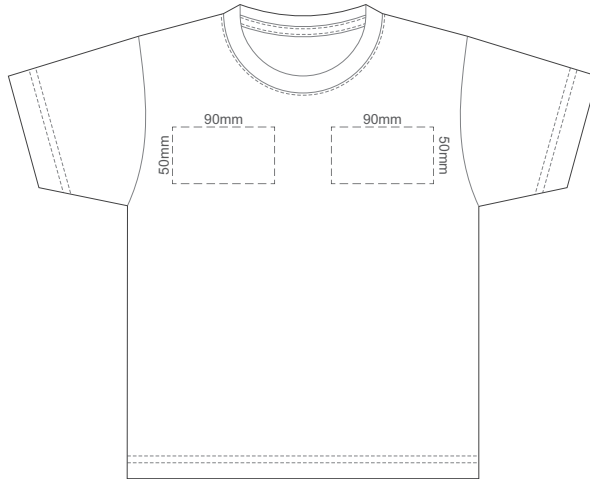

15% of Actual Size
Screen Print (3 col max)

FRONT KID'S SIZE 2

BACK KID'S SIZE 2

15% of Actual Size
Colourflex Tranfer
Faux Embroidery

KIDS' SIZE 2 FRONT

KIDS' SIZE 2 BACK

15% of Actual Size
Embroidery

FRONT KID'S SIZE 2

15% of Actual Size
Screen Print (3 col max)

15% of Actual Size
Colourflex Tranfer
Faux Embroidery

15% of Actual Size
Embroidery

15% of Actual Size
Screen Print (3 col max)

15% of Actual Size
Colourflex Tranfer
Faux Embroidery

15% of Actual Size
Embroidery

15% of Actual Size
Screen Print (3 col max)

FRONT KID'S SIZE 8

BACK KID'S SIZE 8

15% of Actual Size
Colourflex Tranfer
Faux Embroidery

KIDS' SIZE 8 FRONT

KIDS' SIZE 8 BACK

15% of Actual Size
Embroidery

FRONT KID'S SIZE 12