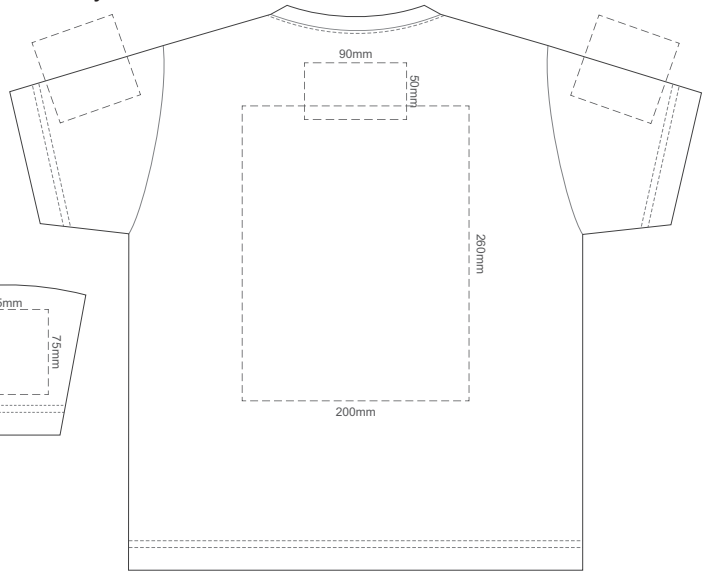

15% of Actual Size
Screen Print (3 col max)

FRONT KID'S SIZE 2

BACK KID'S SIZE 2

15% of Actual Size
Colourflex Tranfer
Faux Embroidery

KIDS' SIZE 2 FRONT

KIDS' SIZE 2 BACK

15% of Actual Size
Embroidery

FRONT KID'S SIZE 2

15% of Actual Size
Embroidery

15% of Actual Size
Screen Print (3 col max)

FRONT KID'S SIZE 8

BACK KID'S SIZE 8

15% of Actual Size
Colourflex Tranfer
Faux Embroidery

KIDS' SIZE 8 FRONT

KIDS' SIZE 8 BACK

15% of Actual Size
Embroidery

FRONT KID'S SIZE 8

15% of Actual Size
Screen Print (3 col max)

FRONT KID'S SIZE 10

BACK KID'S SIZE 10

15% of Actual Size
Colourflex Tranfer
Faux Embroidery

KIDS' SIZE 10 FRONT

KIDS' SIZE 10 BACK

15% of Actual Size
Embroidery

FRONT KID'S SIZE 12