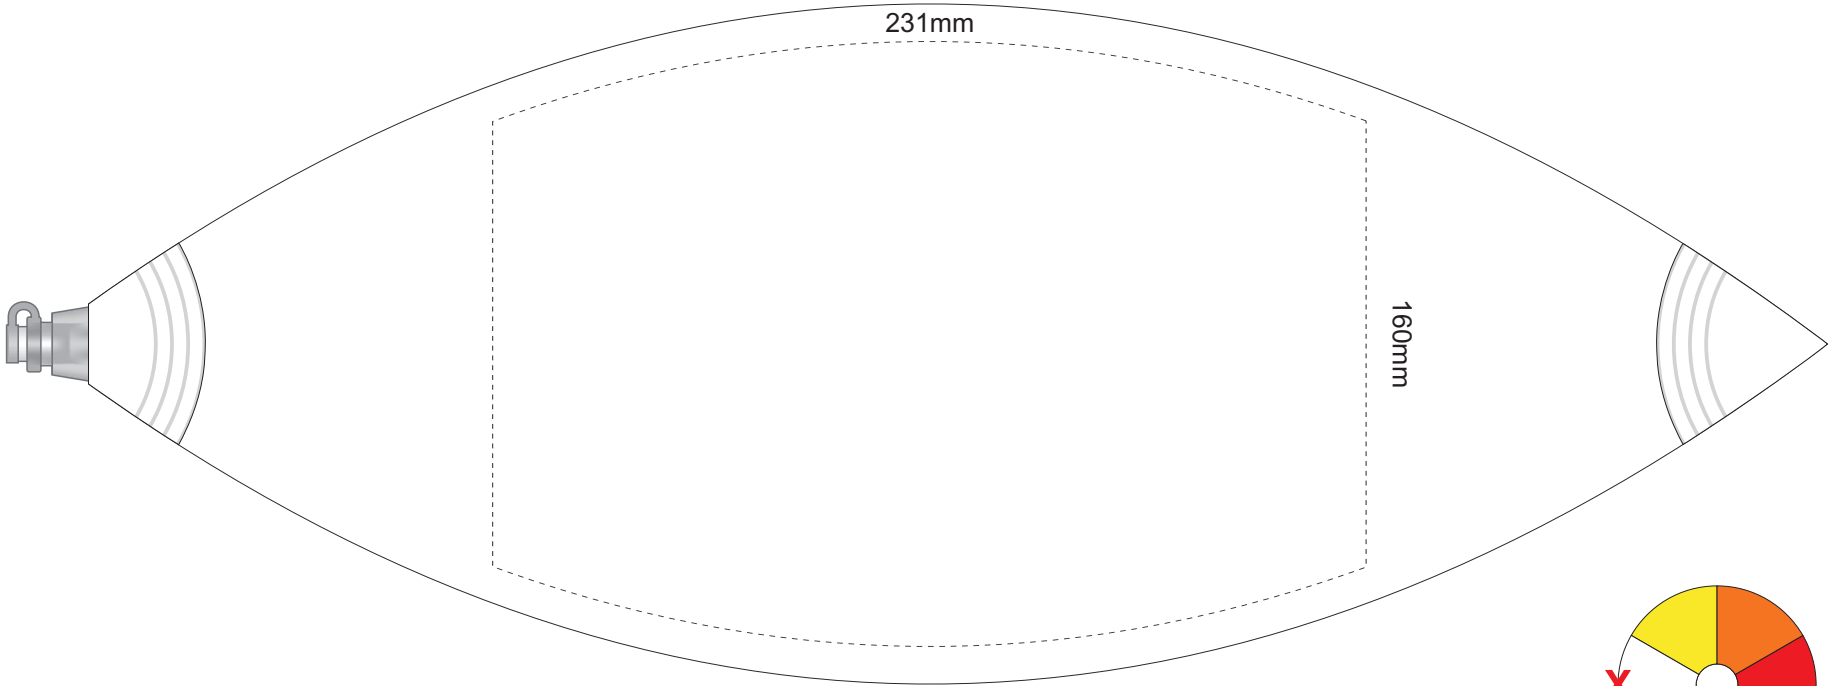

50% of Actual Size
Screen Print
(printed on 'X' number of panels)

Slight colour variations should be considered acceptable and other colours may be available on request.
Please note pricing includes one artwork design per ball only but this can be applied to multiple panels.
Additional artwork designs can be quoted upon request.

END VIEW
OPPOSITE AIR VALVE

Mark 'X' on the number of panels to be printed