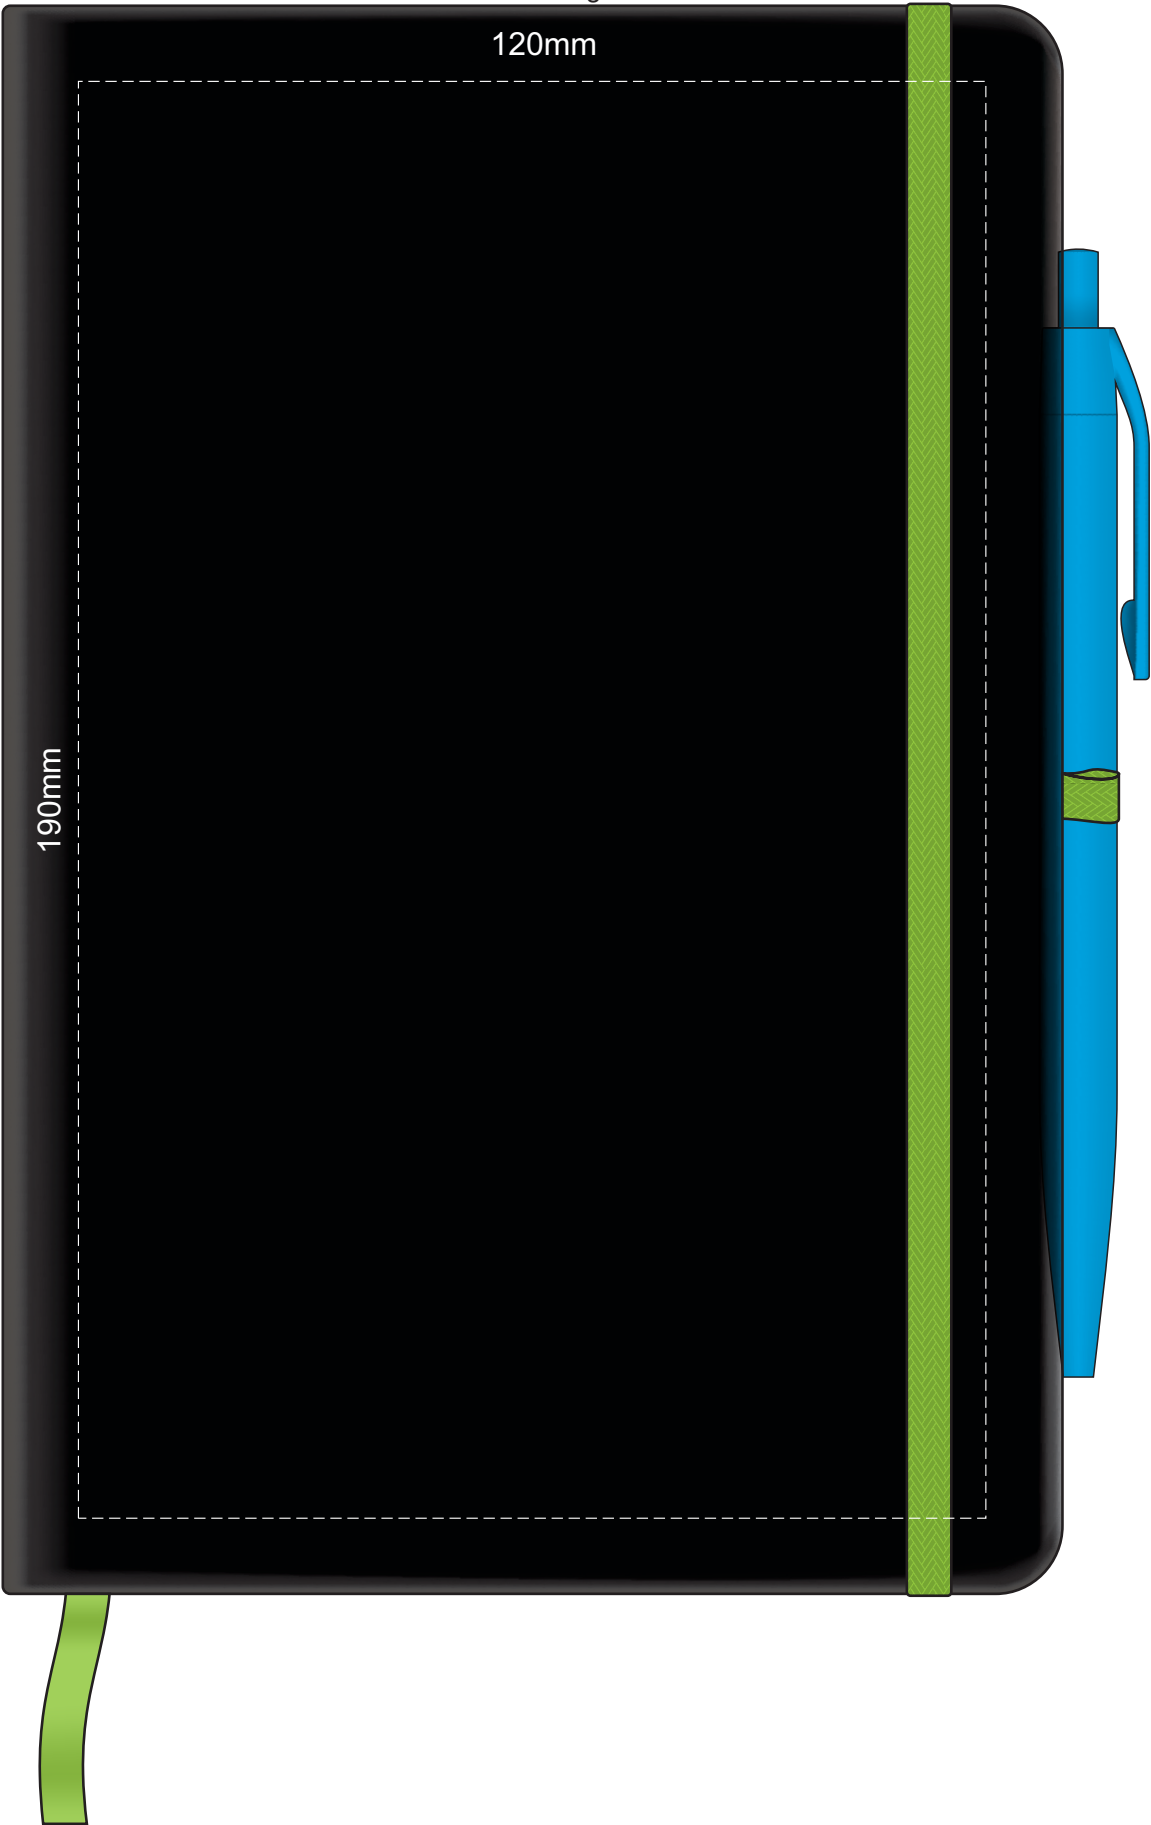

100% of Actual Size  
Screen Print

POSITION A

100% of Actual Size  
Pad Print

POSITION D

POSITION E

Please note when pen is printed in position D,  
print is not visible when in the notebook holder.

100% of Actual Size  
Direct Digital

POSITION D

POSITION E

Please note when pen is printed in position D,  
print is not visible when in the notebook holder.

100% of Actual Size  
Pad Print

Branding area can be moved anywhere within the red line.

100% of Actual Size  
Screen Print (one colour)

100% of Actual Size  
Direct Digital

120mm

190mm

100% of Actual Size  
BACK Pad Print

Branding area can be moved **anywhere within the red line.**

100% of Actual Size  
BACK Screen Print (one colour)