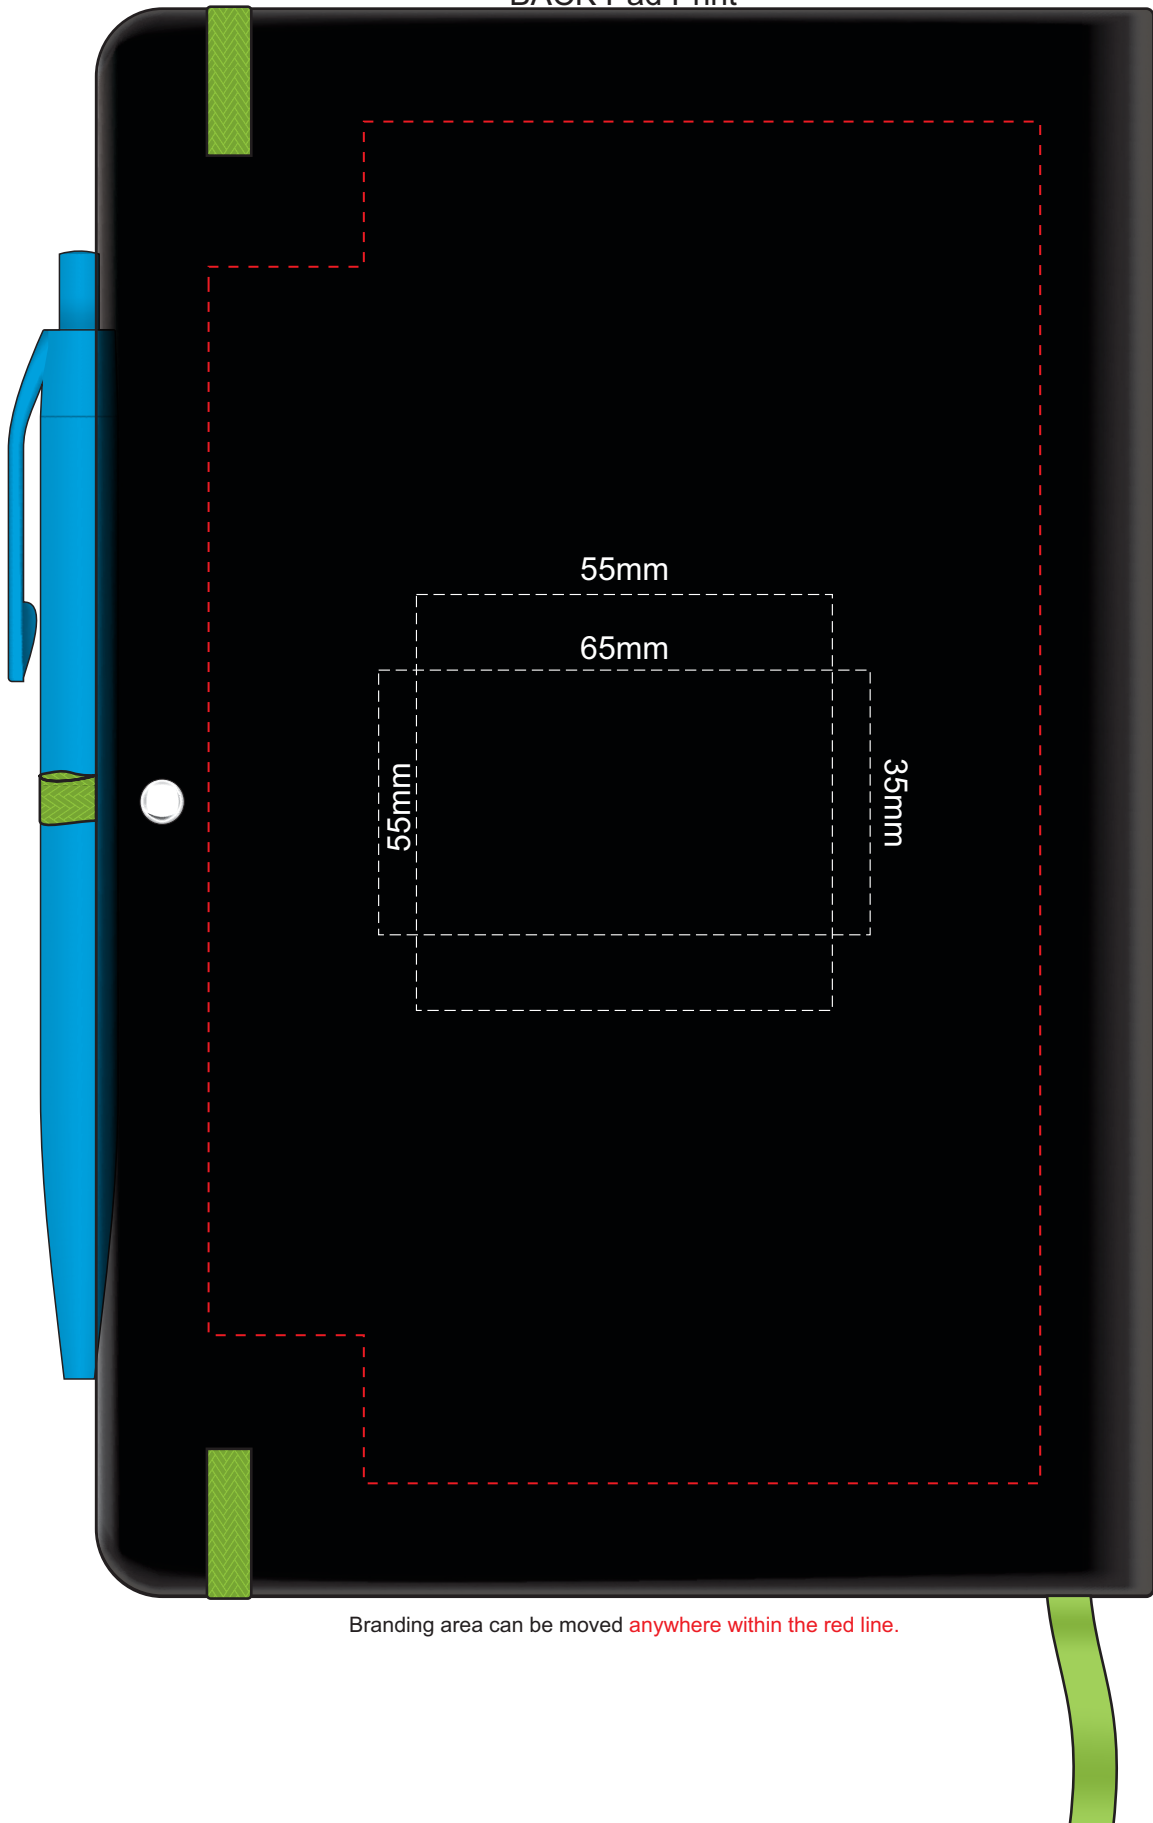

100% of Actual Size  
Screen Print

POSITION A

100% of Actual Size  
Pad Print

POSITION D

POSITION E

Please note when pen is printed in position D,  
print is not visible when in the notebook holder.

100% of Actual Size  
Direct Digital

POSITION D

POSITION E

Please note when pen is printed in position D,  
print is not visible when in the notebook holder.

100% of Actual Size  
Pad Print

Branding area can be moved anywhere within the red line.

100% of Actual Size  
Screen Print (one colour)

100% of Actual Size  
Direct Digital

120mm

190mm

100% of Actual Size  
BACK Pad Print

Branding area can be moved **anywhere within the red line.**

100% of Actual Size  
BACK Screen Print (one colour)