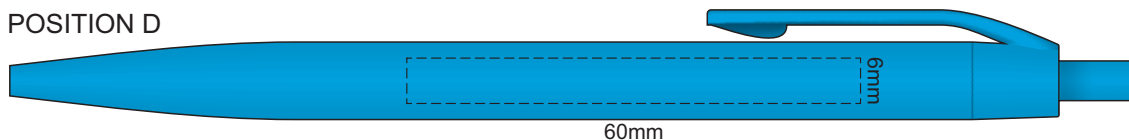

100% of Actual Size  
Screen Print

POSITION A

100% of Actual Size  
Pad Print

POSITION D

POSITION E

Please note when pen is printed in position D,  
print is not visible when in the notebook holder.

100% of Actual Size  
Direct Digital

POSITION D

POSITION E

Please note when pen is printed in position D,  
print is not visible when in the notebook holder.

100% of Actual Size  
Pad Print

Branding area can be moved anywhere within the red line.

100% of Actual Size  
Screen Print (one colour)

100% of Actual Size  
Direct Digital

120mm

190mm

100% of Actual Size  
BACK Pad Print

Branding area can be moved **anywhere within the red line.**

100% of Actual Size  
BACK Screen Print (one colour)