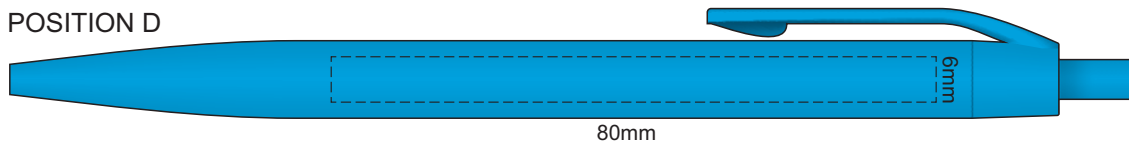

100% of Actual Size  
Screen Print

POSITION A

100% of Actual Size  
Pad Print

POSITION D

POSITION E

Please note when pen is printed in position D,  
print is not visible when in the notebook holder.

100% of Actual Size  
Direct Digital

POSITION D

POSITION E

Please note when pen is printed in position D,  
print is not visible when in the notebook holder.

100% of Actual Size  
Pad Print

Branding area can be moved anywhere within the red line.

100% of Actual Size  
Screen Print (one colour)

100% of Actual Size  
Direct Digital

120mm

190mm

100% of Actual Size  
BACK Pad Print

Branding area can be moved **anywhere within the red line.**

100% of Actual Size  
BACK Screen Print (one colour)