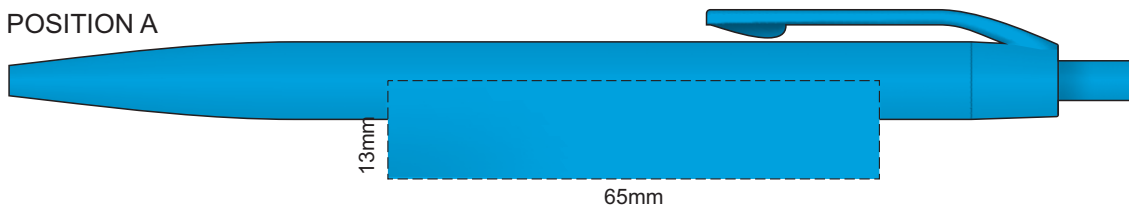

100% of Actual Size  
Screen Print

POSITION A

100% of Actual Size  
Pad Print

POSITION D

POSITION E

Please note when pen is printed in position D,  
print is not visible when in the notebook holder.

100% of Actual Size  
Direct Digital

POSITION D

POSITION E

Please note when pen is printed in position D,  
print is not visible when in the notebook holder.

100% of Actual Size  
Pad Print

Branding area can be moved anywhere within the red line.

100% of Actual Size  
Screen Print (one colour)

100% of Actual Size  
Direct Digital

120mm

190mm

100% of Actual Size  
BACK Pad Print

Branding area can be moved **anywhere within the red line.**

100% of Actual Size  
BACK Screen Print (one colour)