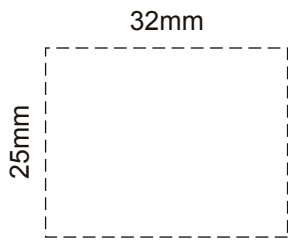

Front

Pad print area at 100%  
(two colour max)

Back

Pad print area at 100%  
(two colour max)

Front

Direct digital area at 100%  
(two colour max)

NOT ACTUAL SIZE

NOT ACTUAL SIZE