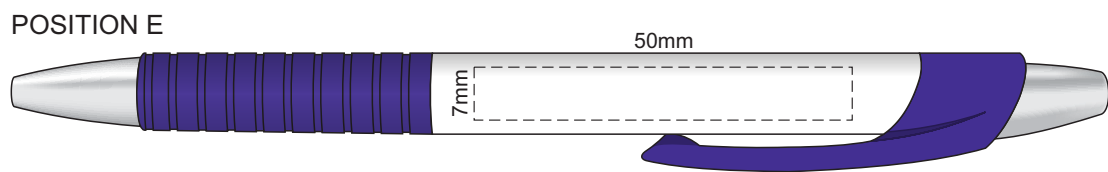

100% of Actual Size
Screen Print

POSITION A

100% of Actual Size
Pad Print

POSITION D

POSITION E

100% of Actual Size
Direct Digital

POSITION D

POSITION E

100% of Actual Size
Pad Print (one side only)

100% of Actual Size
Digital Packaging Print
(one side only)

Digital Print is only available for natural option
Artwork will be printed directly onto the product via CMYK printing (no white),
colours will not be vibrant due to white ink not being available for this process.