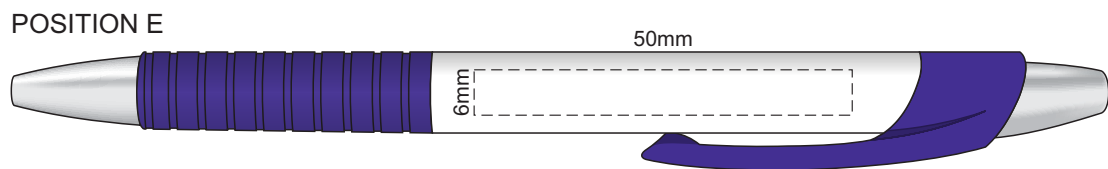

100% of Actual Size
Screen Print

POSITION A

100% of Actual Size
Pad Print

POSITION D

POSITION E

100% of Actual Size
Direct Digital

POSITION D

POSITION E

100% of Actual Size
Pad Print (one side only)

100% of Actual Size
Digital Packaging Print
(one side only)

Digital Print is only available for natural option
Artwork will be printed directly onto the product via CMYK printing (no white),
colours will not be vibrant due to white ink not being available for this process.