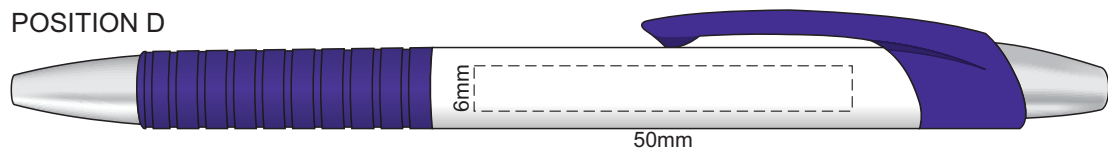

100% of Actual Size
Screen Print

POSITION A

100% of Actual Size
Pad Print

POSITION D

POSITION E

100% of Actual Size
Direct Digital

POSITION D

POSITION E

100% of Actual Size
Pad Print (one side only)

100% of Actual Size
Digital Packaging Print
(one side only)

Digital Print is only available for natural option
Artwork will be printed directly onto the product via CMYK printing (no white),
colours will not be vibrant due to white ink not being available for this process.