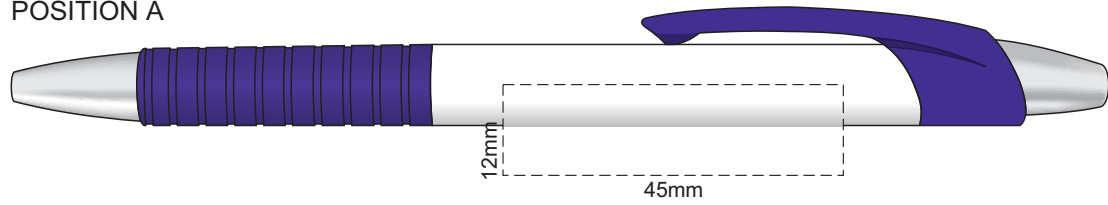

100% of Actual Size
Screen Print

POSITION A

100% of Actual Size
Pad Print

POSITION D

POSITION E

100% of Actual Size
Direct Digital

POSITION D

POSITION E

100% of Actual Size
Pad Print (one side only)

100% of Actual Size
Digital Packaging Print
(one side only)

Digital Print is only available for natural option
Artwork will be printed directly onto the product via CMYK printing (no white),
colours will not be vibrant due to white ink not being available for this process.