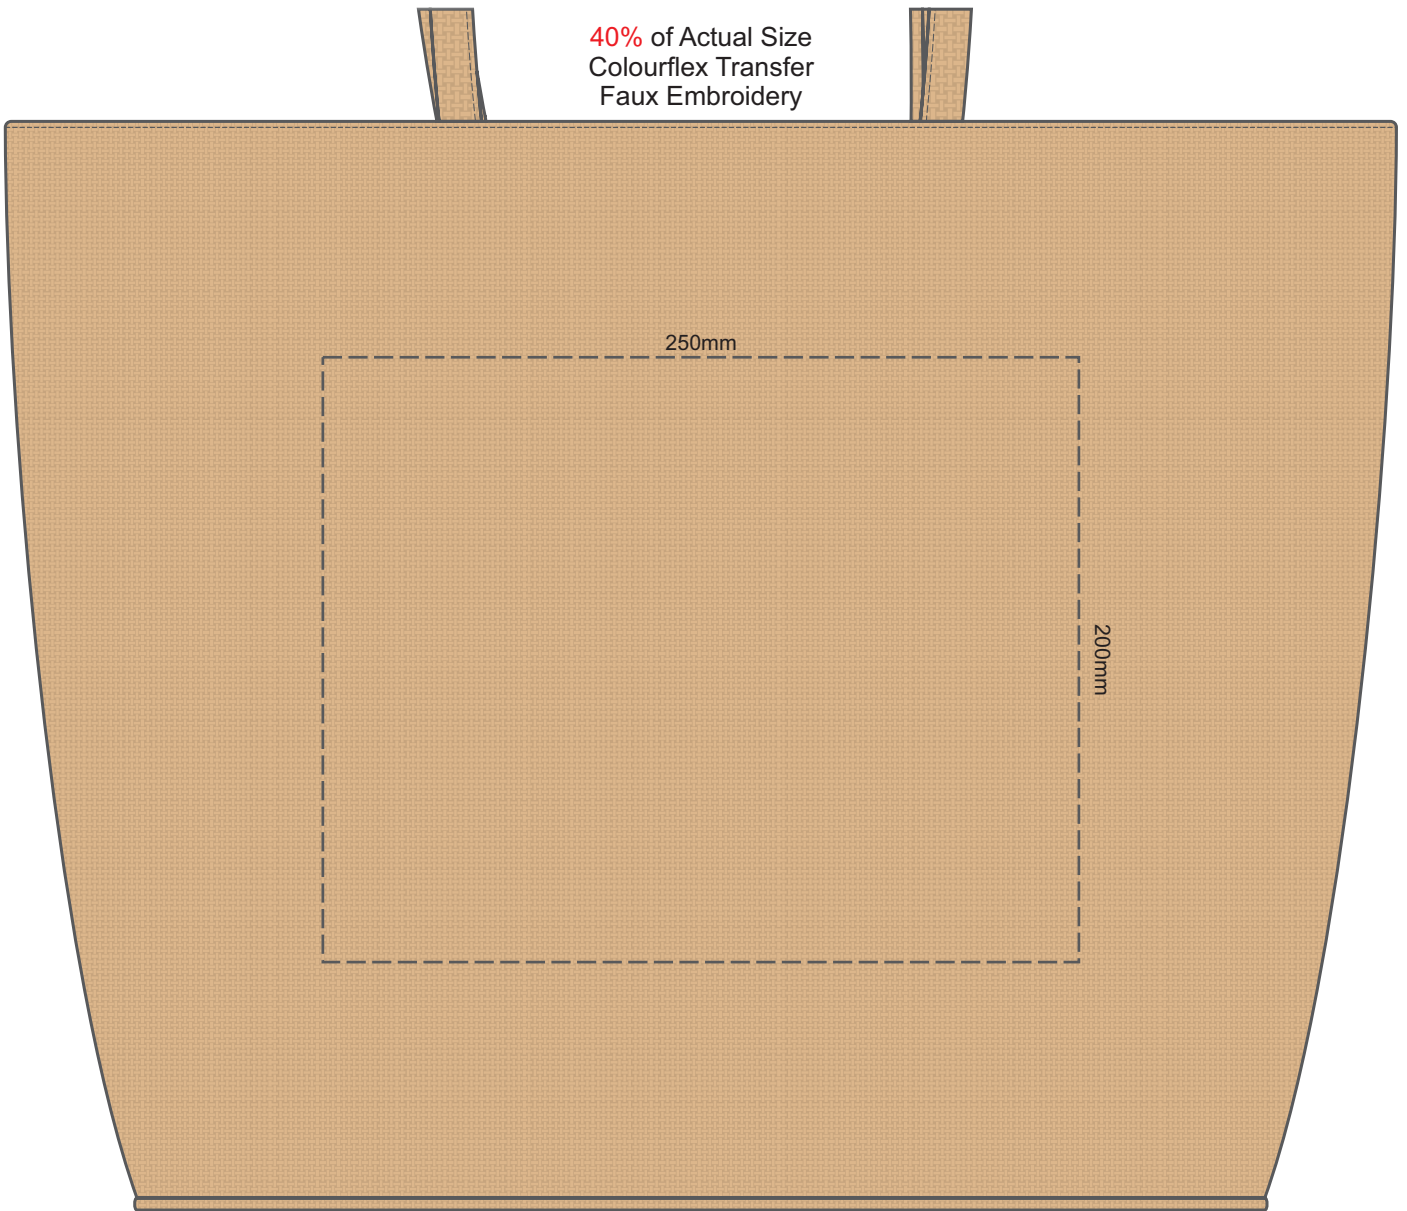

40% of Actual Size
Screen Print

Please be aware the artwork will be significantly affected by the texture of the bag.
Fine detailing, small text will be lost in the texture of the bag and may not be legible.

40% of Actual Size
Colourflex Transfer
Faux Embroidery

Please note the orientation of these print areas may be rotated to best suit your needs.