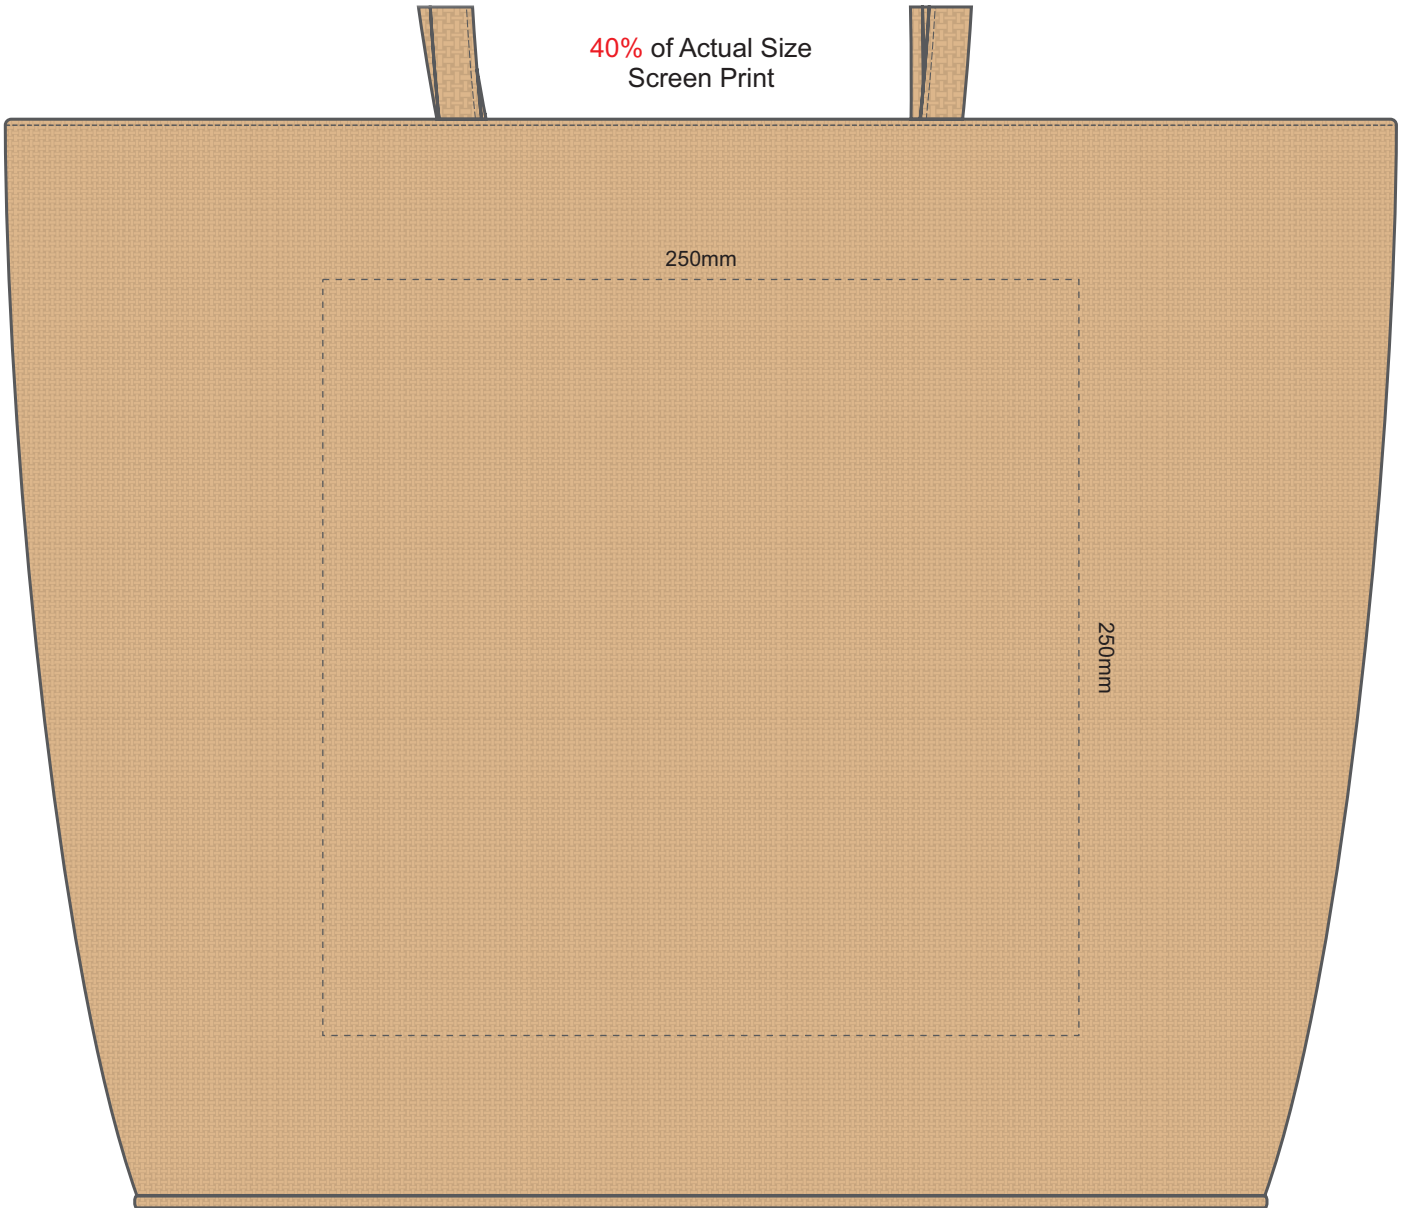

40% of Actual Size
Screen Print

Please be aware the artwork will be significantly affected by the texture of the bag.
Fine detailing, small text will be lost in the texture of the bag and may not be legible.

40% of Actual Size
Colourflex Transfer
Faux Embroidery

Please note the orientation of these print areas may be rotated to best suit your needs.