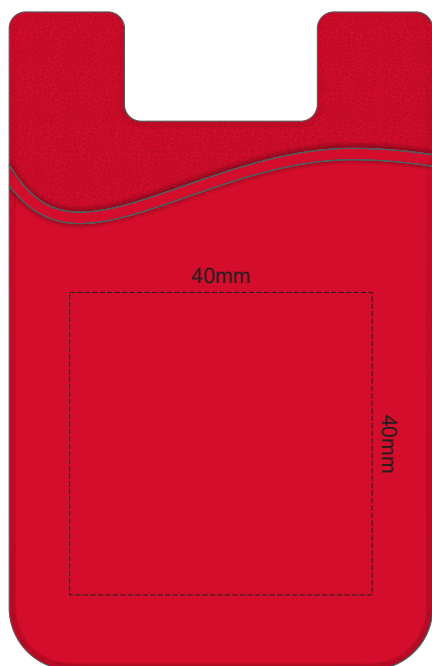

100% of Actual Size  
Screen Print (one colour)  
Debossed

100% of Actual Size  
Silicone Digital Print