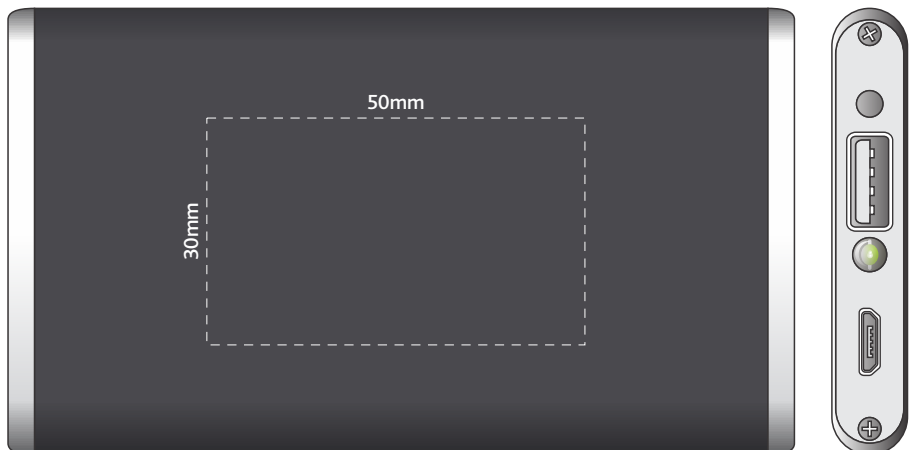

Actual Size: 100% when viewed on A4 paper

Pad Print

Screen Print

Laser Engraving

Direct Digital

Direct Digital