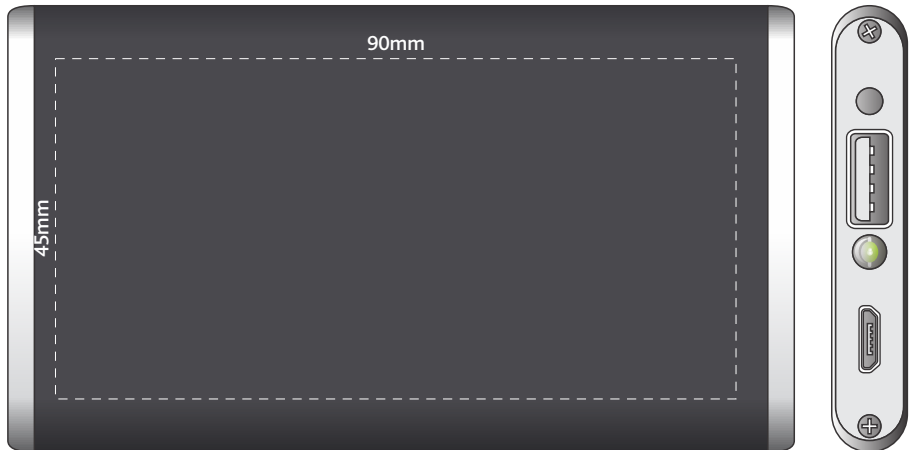

Actual Size: 100% when viewed on A4 paper

Pad Print

Screen Print

Laser Engraving

Direct Digital

Direct Digital