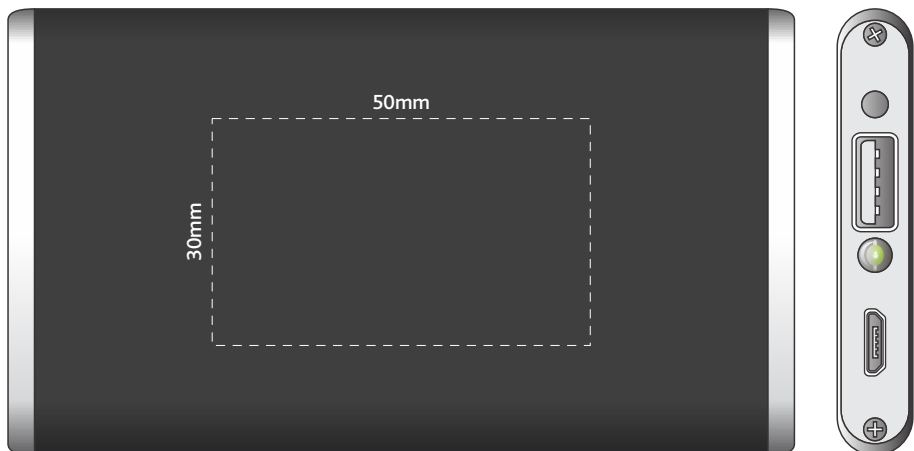

Actual Size: 100% when viewed on A4 paper

Pad Print

Screen Print

Laser Engraving

Direct Digital

Direct Digital