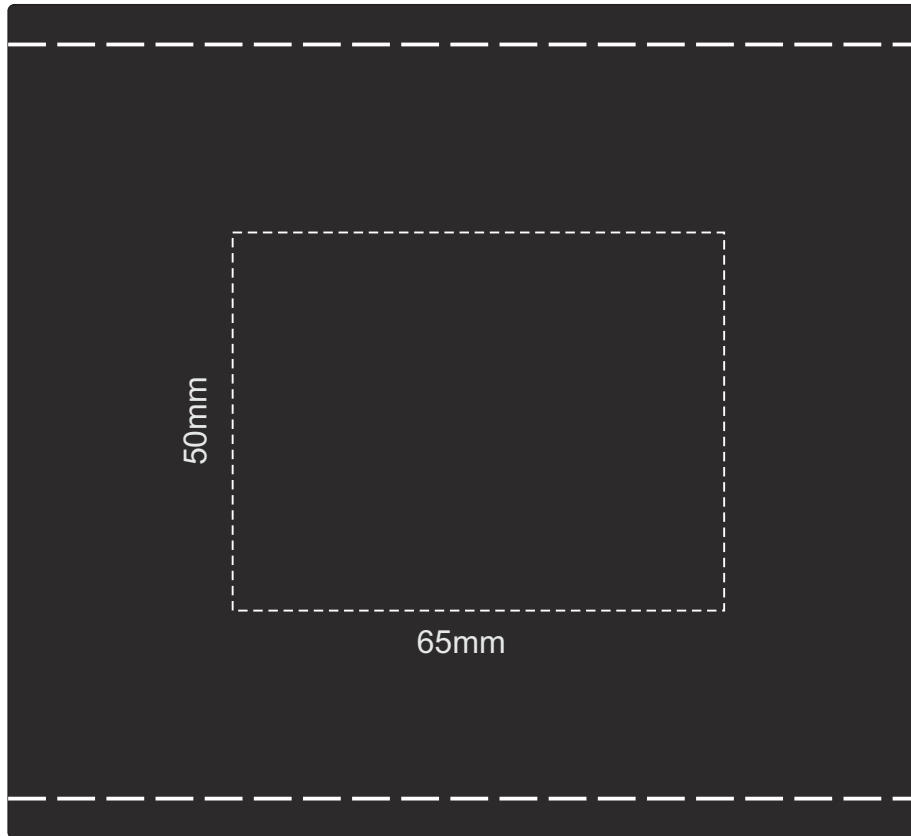

Actual Size: 100% when viewed on A4 paper

Pad Print

Actual Size: 100% when viewed on A4 paper

Screen Print or Laser Engraved

Engraves to:

 Matt Brown

Actual Size: 100% when viewed on A4 paper

Direct Digital

Actual Size: 100% when viewed on A4 paper

Debossing

Debossing branding area can be moved anywhere within the red line!