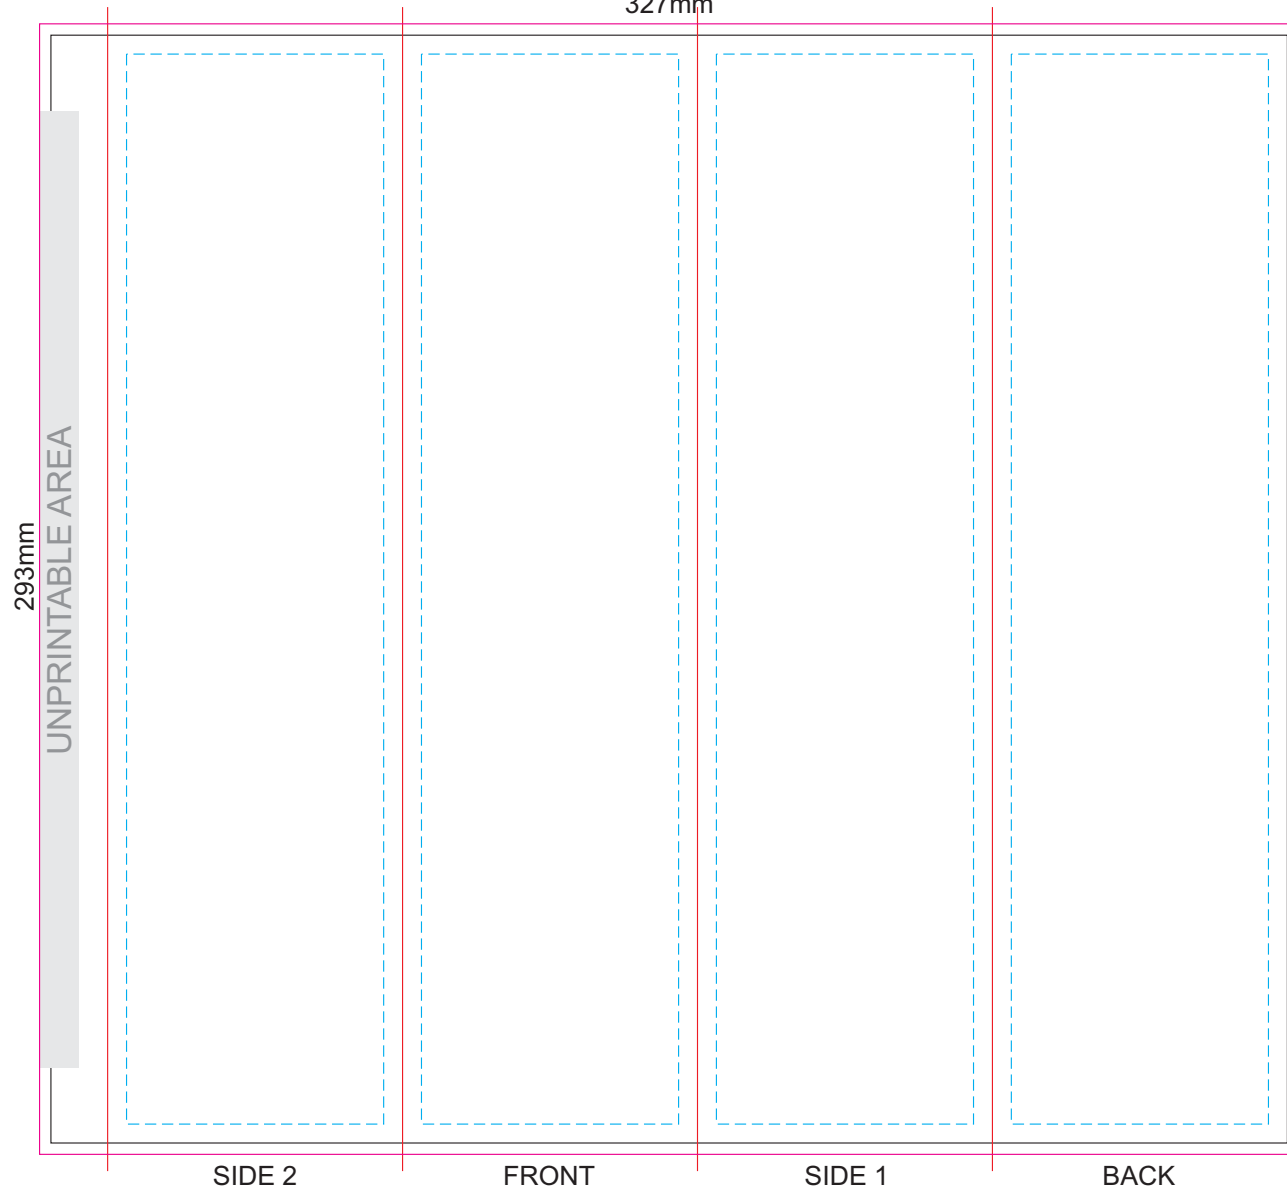

70% of Actual Size  
Sublimation

PLEASE NOTE: Art does not wrap  
entirely round the bottle. There is a 4mm  
gap, a full wrap is not available.

220mm

165mm

Red dotted line = exact opposite of the product.  
Blue Line = The SIGNIFICANT PRINT AREA  
(Keep all critical images & text within this box)  
Black Line = Maximum print area

60% of Actual Size  
Pad Print (one colour)

Branding area can be moved anywhere within the red line.

# GIFT BOX SLEEVE

50% of Actual Size  
Digital Print  
327mm

Blue Line = The SIGNIFICANT PRINT AREA  
(Keep all critical images & text within this box)  
Black Line = Maximum print area  
Pink Line = Bleed off to here  
Red Line = Fold Line