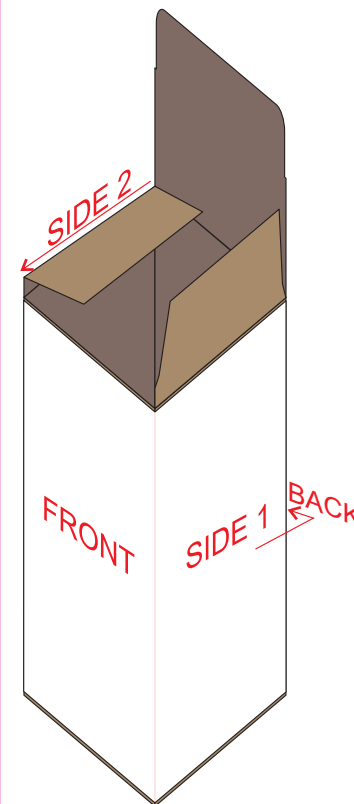

70% of Actual Size  
Sublimation

PLEASE NOTE: Art does not wrap  
entirely round the bottle. There is a 4mm  
gap, a full wrap is not available.

220mm

165mm

Red dotted line = exact opposite of the product.  
Blue Line = The SIGNIFICANT PRINT AREA  
(Keep all critical images & text within this box)  
Black Line = Maximum print area

60% of Actual Size  
Pad Print (one colour)

Branding area can be moved anywhere within the red line.

# GIFT BOX SLEEVE

50% of Actual Size  
Digital Print  
327mm

Blue Line = The SIGNIFICANT PRINT AREA  
(Keep all critical images & text within this box)  
Black Line = Maximum print area  
Pink Line = Bleed off to here  
Red Line = Fold Line