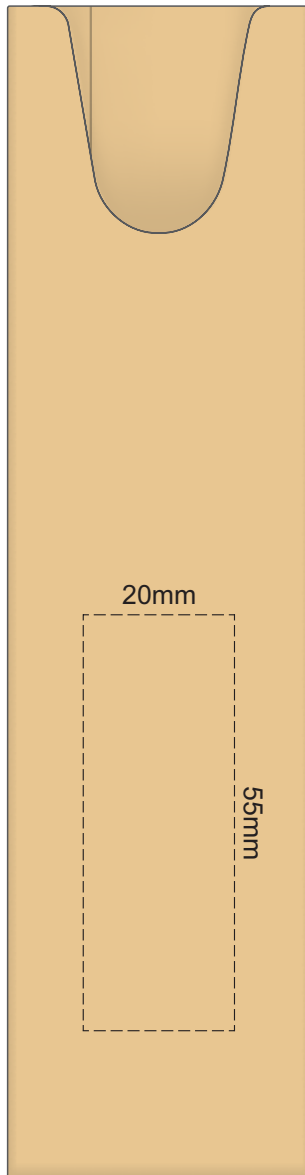

100% of Actual Size
Pad Print

POSITION D

POSITION E

100% of Actual Size
Direct Digital

POSITION D

POSITION E

100% of Actual Size
Pad Print (one side only)

100% of Actual Size
Digital Packaging Print
(one side only)

Digital Print is only available for natural option
Artwork will be printed directly onto the product via CMYK printing (no white),
colours will not be vibrant due to white ink not being available for this process.