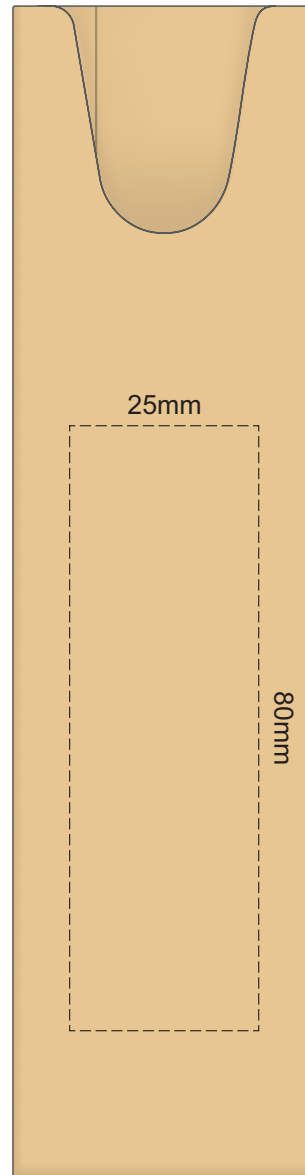

100% of Actual Size
Pad Print

POSITION D

POSITION E

100% of Actual Size
Direct Digital

POSITION D

POSITION E

100% of Actual Size
Pad Print (one side only)

100% of Actual Size
Digital Packaging Print
(one side only)

Digital Print is only available for natural option
Artwork will be printed directly onto the product via CMYK printing (no white),
colours will not be vibrant due to white ink not being available for this process.