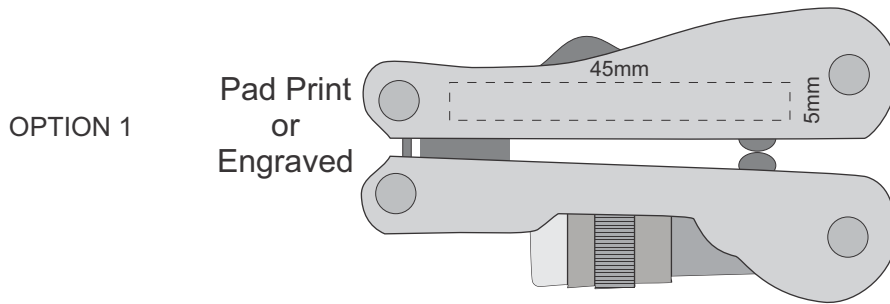

Actual Size: 100% when viewed on A4 paper

 Engraves to Oxidised White