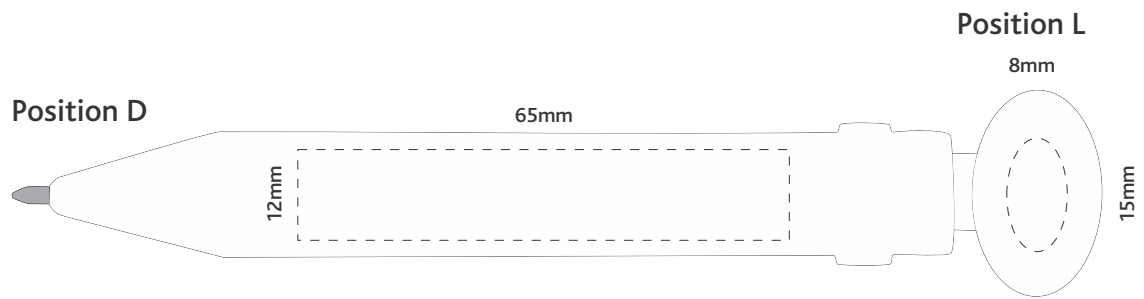

Actual Size: 100% when viewed on A4 paper

Pad Print

Direct Digital

Note: Some minor over spray may be apparent when digitally printing full reversal prints