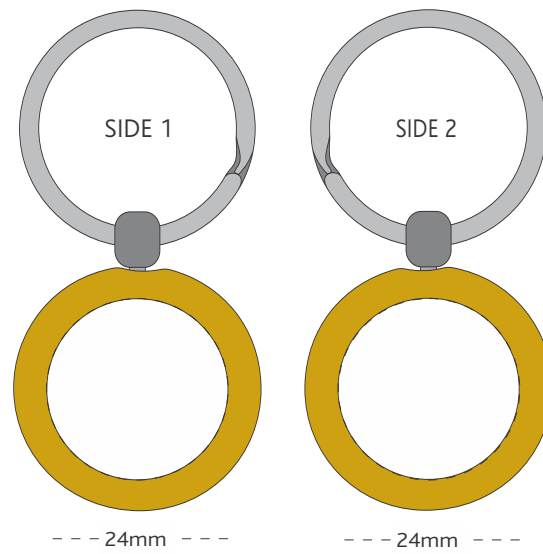

Actual Size: 100% when viewed on A4 paper

**Blue Line = The SIGNIFICANT PRINT AREA**

(Keep all critical images & text within this box)

**Black Line = Maximum print area**

**Pink Line = Bleed off to here**